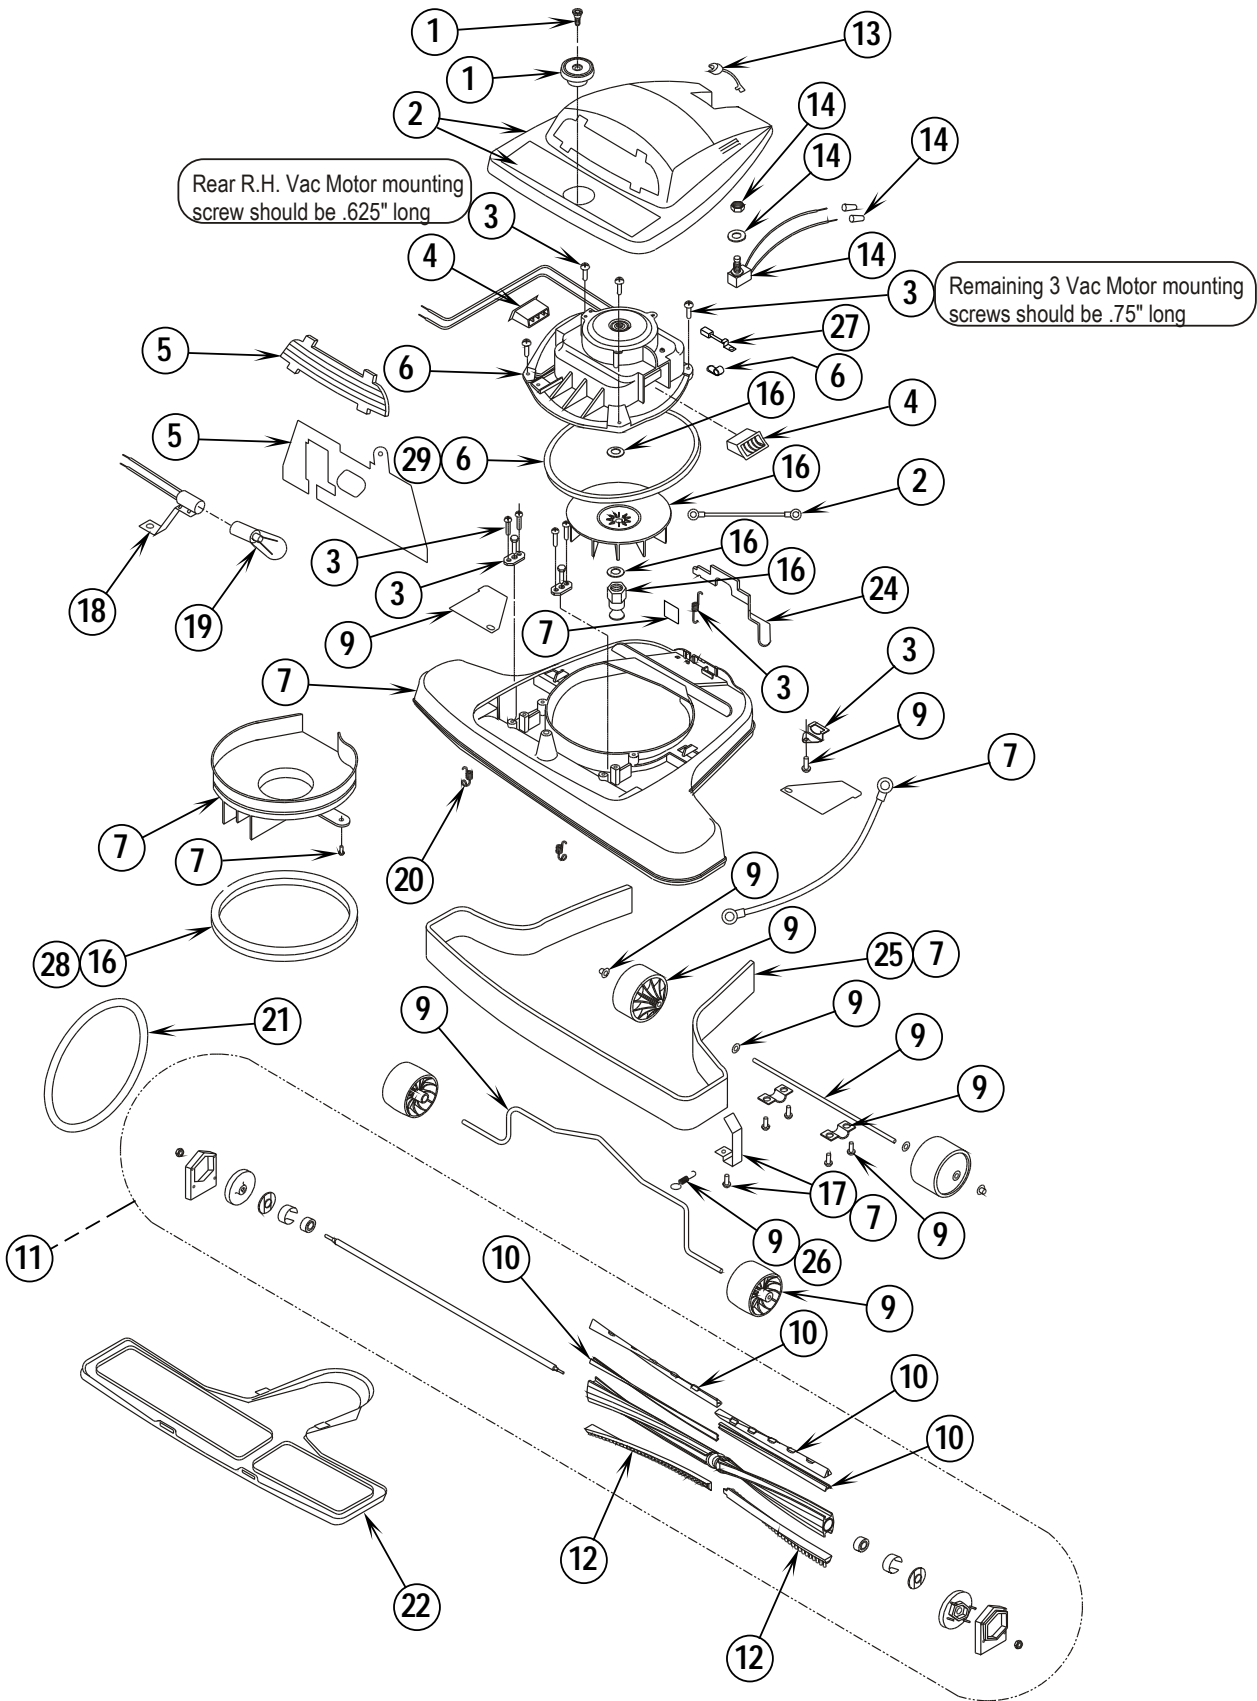

BASE ASSEMBLY

04-11

2

ReliaVac™ 16HP

09-1

04-11

BASE ASSEMBLY

11-3

ReliaVac™ 16HP

3

Item	Ref. No.	Qty	Description
1	56648400	1	Brush Height Knob Assy
2	56648403	1	Hood Assy-Grey
	30863A	1	Hood Assy-Black
3	56648410	1	Hardware Kit, Base
4	56648418	1	Air Duct Assy
5	56648426	1	Light / Lens Kit
6	56648406	1	Motor & Seal Assy
7	56648408	1	Base Assy-Grey
	60586A	1	Base Assy-Black
9	56648422	1	Wheel Assy
10	56648416	1	Beater Bar Kit
11	56630493	1	Disturbulator Assy
12	56648414	1	Brush Strip Kit
13	56648417	1	Power Cord Assy (see #1 on page 5 and #3 on page 7)
14	56648405	1	Switch Assy
16	56648420	1	Pulley And Fan Kit
	30864A	1	Pulley And Fan Kit-Green
17	56648428	1	Furniture Guard Clip Kit
18	56630680	1	Asm,Headlamp Socket
19	56630722	1	Lamp--Headlight,115v
20	56630765	2	Spring,Ext .304d .930l .055wd
21#	56381764	1	Reliavac Superbelt
22	56630451	1	Asm,Plate--Bottom
24	56630395	1	Pedal,Foot--Uppt,White
25	56630507	1	Guard,Furn--Clear Blue,37.00l
26	56630620	1	Spring,Ext .275d 1.50l .024wd
27	56630561	2	Carbon Brush, Motor
28	56630562	1	Gasket-Motor Seal
29	56648178	1	Gasket-Motor Seal
**	56643426	1	Magnet, Permanent

* = Not Shown

** = Not Included (optional)

= Revised or new since last update