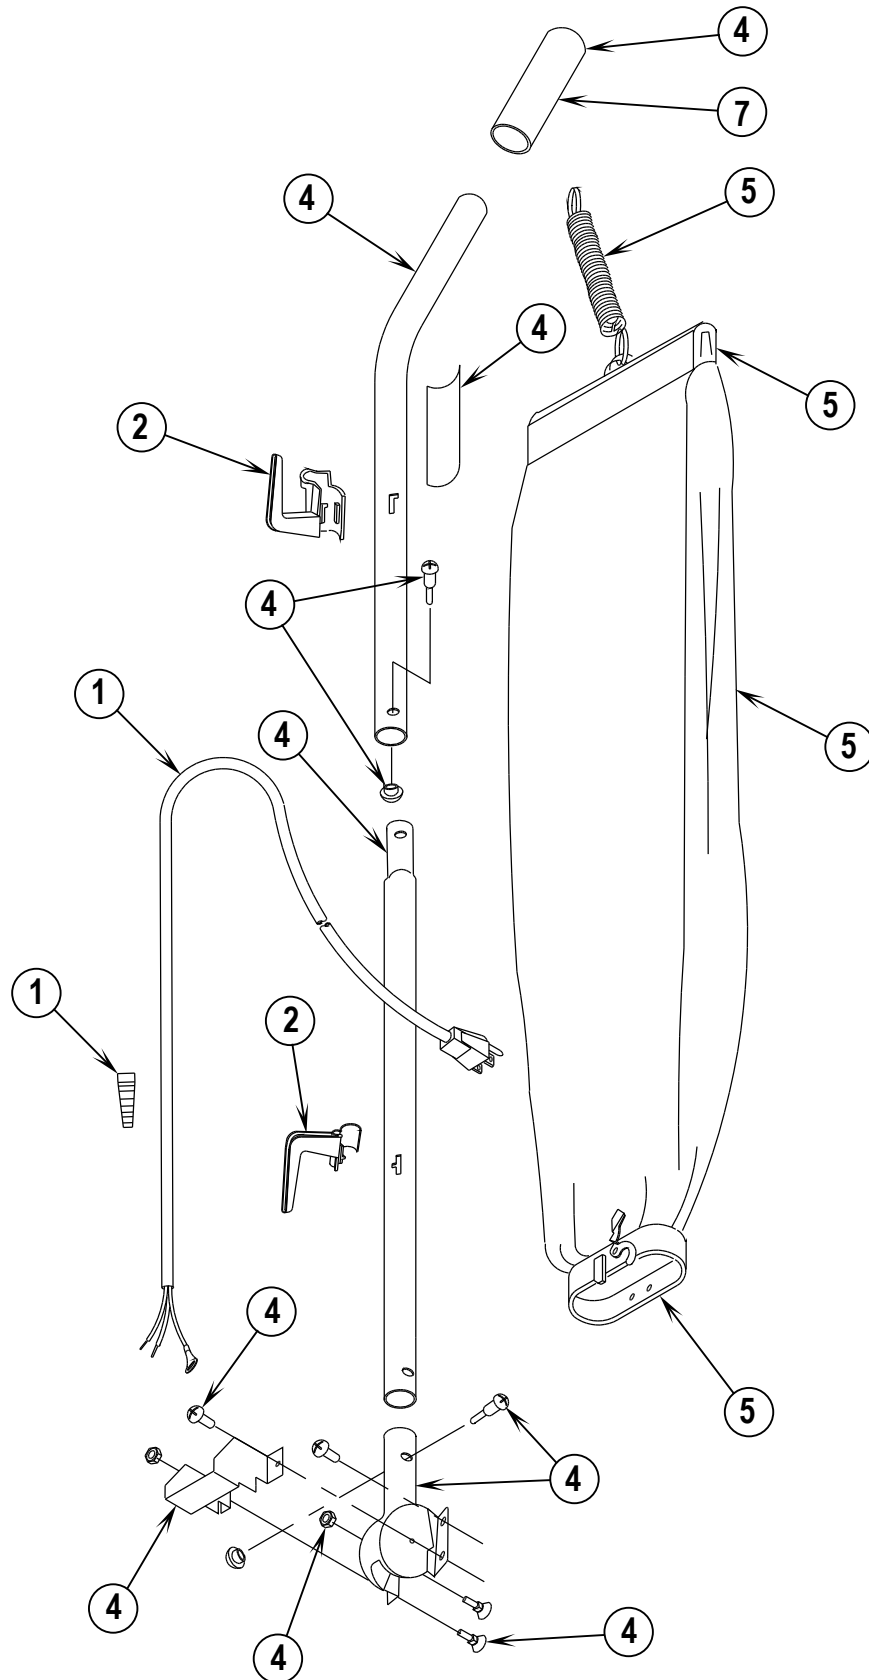

## **PARTS LIST**

**MODELS: 56648072, 03005A**

<u>DESCRIPTION</u>	<u>PAGE</u>
Base Assembly.....	2-3
Handle Assembly .....	4-5
Wiring Diagram .....	5
Handle Assembly (Optional Dirt Cup) .....	6-7

**WHEN ORDERING PARTS**

11-3

**ReliaVac™ 16HP****3**

Item	Ref. No.	Qty	Description
1	56648400	1	Brush Height Knob Assy
2	56648403	1	Hood Assy-Grey
	30863A	1	Hood Assy-Black
3	56648410	1	Hardware Kit, Base
4	56648418	1	Air Duct Assy
5	56648426	1	Light / Lens Kit
6	56648406	1	Motor & Seal Assy
7	56648408	1	Base Assy-Grey
	60586A	1	Base Assy-Black
9	56648422	1	Wheel Assy
10	56648416	1	Beater Bar Kit
11	56630493	1	Disturbulator Assy
12	56648414	1	Brush Strip Kit
13	56648417	1	Power Cord Assy (see #1 on page 5 and #3 on page 7)
14	56648405	1	Switch Assy
16	56648420	1	Pulley And Fan Kit
	30864A	1	Pulley And Fan Kit-Green
17	56648428	1	Furniture Guard Clip Kit
18	56630680	1	Asm,Headlamp Socket
19	56630722	1	Lamp--Headlight,115v
20	56630765	2	Spring,Ext .304d .930l .055wd
21#	56381764	1	Reliavac Superbelt
22	56630451	1	Asm,Plate--Bottom
24	56630395	1	Pedal,Foot--Uppt,White
25	56630507	1	Guard,Furn--Clear Blue,37.00l
26	56630620	1	Spring,Ext .275d 1.50l .024wd
27	56630561	2	Carbon Brush, Motor
28	56630562	1	Gasket-Motor Seal
29	56648178	1	Gasket-Motor Seal
**	56643426	1	Magnet, Permanent

\* = Not Shown

\*\* = Not Included (optional)

# = Revised or new since last update

Item	Ref. No.	Qty	Description
1	56648417	1	Power Cord Assembly (see #13 on page 3)
2	56648421	1	Hook Assembly
4	56648424	1	Handle Assembly
5	56648423	1	Bag Assembly
7	56648429	1	Grip, Handle—Dark Gray
**	56035451	1	Asm, Bag Zip Gray TYT HD Com
**	30860A	1	Cloth Zipper Bag-Black
**	56637120	A/R	Disposable Paper Bag (pkg of 10)
**	56039515	1	Kit, Dirt Cup Conversion
**	56630249	1	Dirt Cup, Clear Plastic
**	56648404	1	Dirt Cup Bag Kit
**	56648427	1	Dirt Cup Bellows Kit