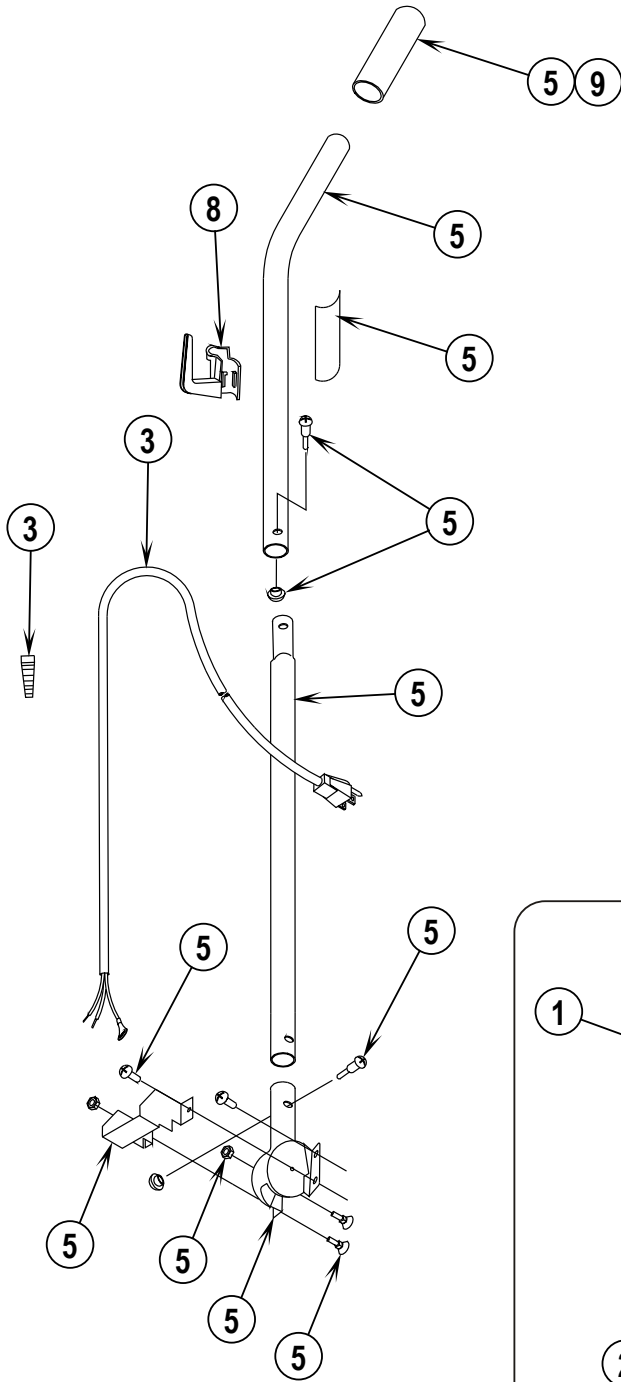

11-3

**ReliaVac™ 16HP****3**

Item	Ref. No.	Qty	Description
1	56648400	1	Brush Height Knob Assy
2	56648403	1	Hood Assy-Grey
	30863A	1	Hood Assy-Black
3	56648410	1	Hardware Kit, Base
4	56648418	1	Air Duct Assy
5	56648426	1	Light / Lens Kit
6	56648406	1	Motor & Seal Assy
7	56648408	1	Base Assy-Grey
	60586A	1	Base Assy-Black
9	56648422	1	Wheel Assy
10	56648416	1	Beater Bar Kit
11	56630493	1	Disturbulator Assy
12	56648414	1	Brush Strip Kit
13	56648417	1	Power Cord Assy (see #1 on page 5 and #3 on page 7)
14	56648405	1	Switch Assy
16	56648420	1	Pulley And Fan Kit
	30864A	1	Pulley And Fan Kit-Green
17	56648428	1	Furniture Guard Clip Kit
18	56630680	1	Asm,Headlamp Socket
19	56630722	1	Lamp--Headlight,115v
20	56630765	2	Spring,Ext .304d .930l .055wd
21#	56381764	1	Reliavac Superbelt
22	56630451	1	Asm,Plate--Bottom
24	56630395	1	Pedal,Foot--Uppt,White
25	56630507	1	Guard,Furn--Clear Blue,37.00l
26	56630620	1	Spring,Ext .275d 1.50l .024wd
27	56630561	2	Carbon Brush, Motor
28	56630562	1	Gasket-Motor Seal
29	56648178	1	Gasket-Motor Seal
**	56643426	1	Magnet, Permanent

# = Revised or new since last update

Item	Ref. No.	Qty	Description
1	56648417	1	Power Cord Assembly (see #13 on page 3)
2	56648421	1	Hook Assembly
4	56648424	1	Handle Assembly
5	56648423	1	Bag Assembly
7	56648429	1	Grip, Handle—Dark Gray
**	56035451	1	Asm, Bag Zip Gray TYT HD Com
**	30860A	1	Cloth Zipper Bag-Black
**	56637120	A/R	Disposable Paper Bag (pkg of 10)
**	56039515	1	Kit, Dirt Cup Conversion
**	56630249	1	Dirt Cup, Clear Plastic
**	56648404	1	Dirt Cup Bag Kit
**	56648427	1	Dirt Cup Bellows Kit

\*\* = Not Included (optional)

HANDLE ASSEMBLY (OPTIONAL DIRT CUP)

04-11

6

ReliaVac™ 16HP

07-4

04-11

**HANDLE ASSEMBLY (OPTIONAL DIRT CUP)**