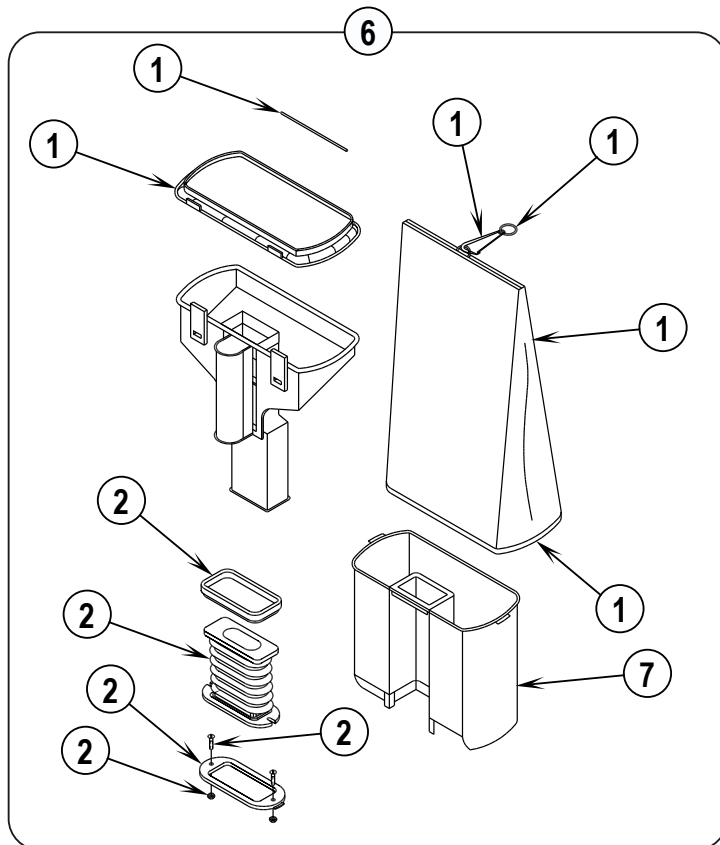

04-11

HANDLE ASSEMBLY (OPTIONAL DIRT CUP)

07-4

ReliaVac™ 12HP

7

Item	Ref. No.	Qty	Description
1	56648404	1	Dirt Cup Bag Kit
2	56648427	1	Dirt Cup Bellows Kit
3	56648417	1	Power Cord Assy (see #23 on page 3)
5	56648411	1	Handle Assy
6	56039515	1	Dirt Cup Kit
7	56630249	1	Cup--Dirt,Clear Plstc
8	56630353	1	Hook,Cord--Uppt,Dark Gray
9	56648429	1	Grip,Handle—Dark Gray