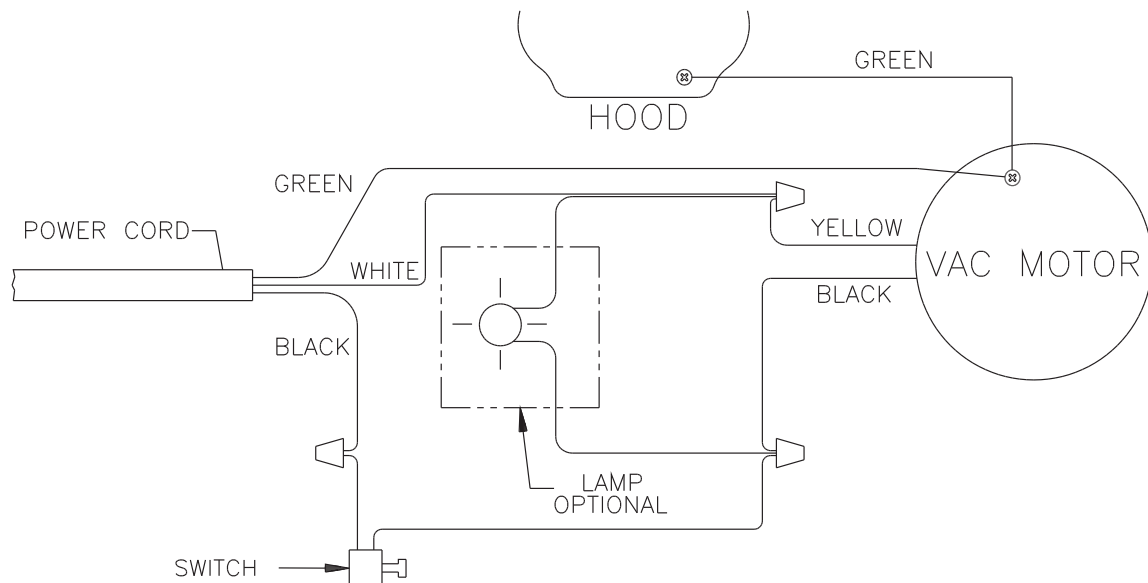

* = Not Shown

** = Not Included (optional)

= Revised or new since last update

Item	Ref. No.	Qty	Description
1	56648417	1	Power Cord Assembly (see #23 on page 3)
2	56648421	1	Hook Assembly
4	56648424	1	Handle Assembly
5	56648423	1	Bag Assembly
7	56648429	1	Grip, Handle—Dark Gray
**	56035451	1	Asm, Bag Zip Gray TYT HD Com
**	30880A	1	Cloth Zipper Bag-Black
**	56637120	A/R	Disposable Paper Bag (pkg of 10)
**	56039515	1	Kit, Dirt Cup Conversion
**	56630249	1	Dirt Cup, Clear Plastic
**	56648404	1	Dirt Cup Bag Kit
**	56648427	1	Dirt Cup Bellows Kit

* = Not Shown

** = Not Included (optional)

04-11

HANDLE ASSEMBLY (OPTIONAL DIRT CUP)

07-4

ReliaVac™ 12HP

7

Item	Ref. No.	Qty	Description
1	56648404	1	Dirt Cup Bag Kit
2	56648427	1	Dirt Cup Bellows Kit
3	56648417	1	Power Cord Assy (see #23 on page 3)
5	56648411	1	Handle Assy
6	56039515	1	Dirt Cup Kit
7	56630249	1	Cup--Dirt,Clear Plstc
8	56630353	1	Hook,Cord--Uppt,Dark Gray
9	56648429	1	Grip,Handle—Dark Gray