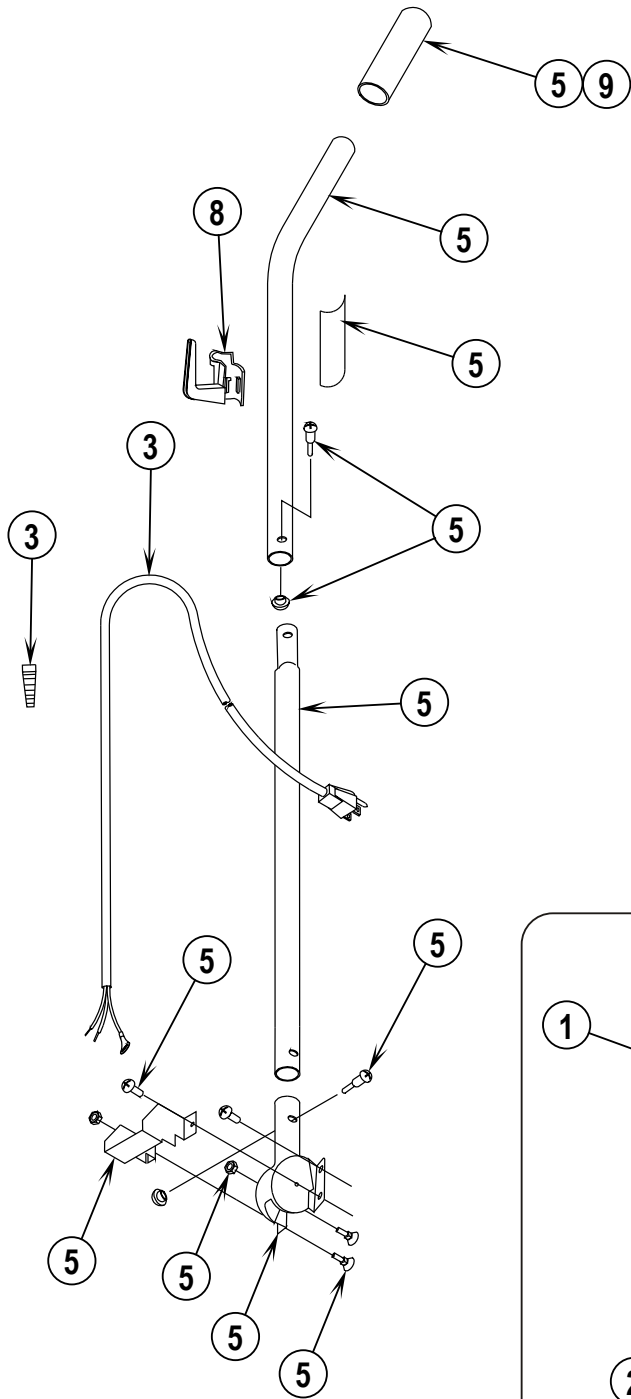

04-11

HANDLE ASSEMBLY (OPTIONAL DIRT CUP)

07-4

ReliaVac™ 12HP

7

Item	Ref. No.	Qty	Description
1	56648404	1	Dirt Cup Bag Kit
2	56648427	1	Dirt Cup Bellows Kit
3	56648417	1	Power Cord Assy (see #23 on page 3)
5	56648411	1	Handle Assy
6	56039515	1	Dirt Cup Kit
7	56630249	1	Cup--Dirt,Clear Plstc
8	56630353	1	Hook,Cord--Uppt,Dark Gray
9	56648429	1	Grip,Handle—Dark Gray