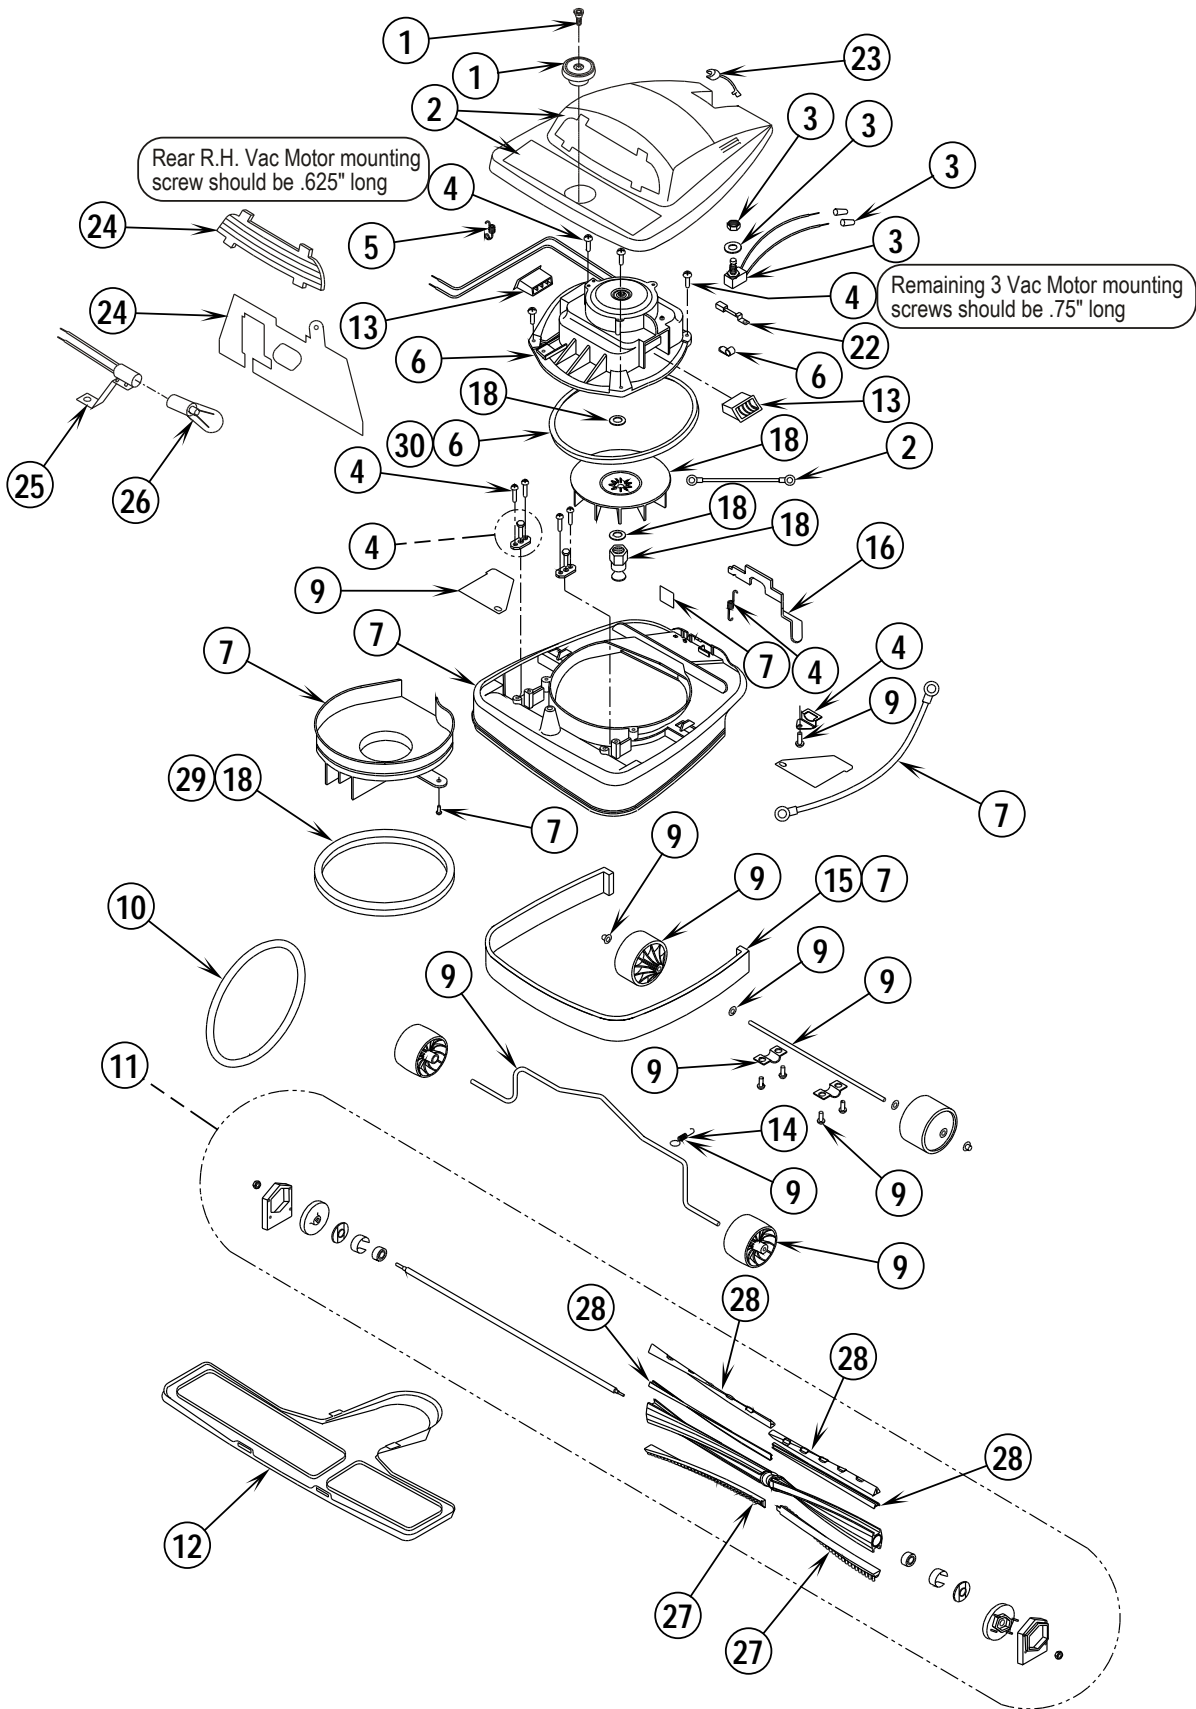

ReliaVac™ 12HP

PARTS LIST

MODELS: 56648071, 03004A

DESCRIPTION	PAGE
Base Assembly.....	2-3
Handle Assembly	4-5
Wiring Diagram	5
Handle Assembly (Optional Dirt Cup)	6-7

WHEN ORDERING PARTS

- * Use the part numbers from the "Ref. No." columns in this parts list.
- * Specify the model and serial number of the machine.
- * Use the space below to record the model and serial number for future reference.

Model _____ Serial No. _____

04-11

BASE ASSEMBLY

11-3

ReliaVac™ 12HP**3**

Item	Ref. No.	Qty	Description
1	56648400	1	Brush Height Knob Assembly
2	56648403	1	Hood Assembly-Grey
	30863A	1	Hood Assembly-Black
3	56648405	1	Switch Assembly
4	56648410	1	Hardware Kit Base
5	56630765	2	Spring, Ext .304d .930l .055wd
6	56648406	1	Motor & Seal Assembly
7	56648407	1	Base Assembly-Grey
	60584A	1	Base Assembly-Black
9	56648422	1	Wheel Assembly
10#	56381764	1	Reliavac Superbelt
11	56630492	1	Disturbulator, Assembly
12	56630478	1	Asm, Plate--Bottom
13	56648418	1	Air Duct Assembly
14	56630620	1	Spring, Ext .275d 1.50l .024wd
15	56630508	1	Guard, Furn--Clear Blue, 31.00l
16	56630395	1	Pedal, Foot--Uppt, White
18	56648420	1	Pulley and Fan Kit
	30864A	1	Pulley and Fan Kit-Green
22	56630561	2	Carbon Brush, Mtr
23	56648417	1	Power Cord Assembly (see #1 on page 5 and #3 on page 7)
24	56648426	1	Light/Lens Kit
25	56630680	1	Asm, Headlamp Socket
26	56630722	1	Lamp, Headlight, 115V
27	56648413	1	Brush Strip Kit
28	56648415	1	Beater Bar Kit
29	56630562	1	Gasket-Motor Seal
30	56648178	1	Gasket-Motor Seal
**	56052964	1	Magnet, Permanent
**	56630325	1	Upright Vacuum Accessory Kit

* = Not Shown

** = Not Included (optional)

04-11

HANDLE ASSEMBLY (OPTIONAL DIRT CUP)

07-4

ReliaVac™ 12HP

7

Item	Ref. No.	Qty	Description
1	56648404	1	Dirt Cup Bag Kit
2	56648427	1	Dirt Cup Bellows Kit
3	56648417	1	Power Cord Assy (see #23 on page 3)
5	56648411	1	Handle Assy
6	56039515	1	Dirt Cup Kit
7	56630249	1	Cup--Dirt,Clear Plstc
8	56630353	1	Hook,Cord--Uppt,Dark Gray
9	56648429	1	Grip,Handle—Dark Gray