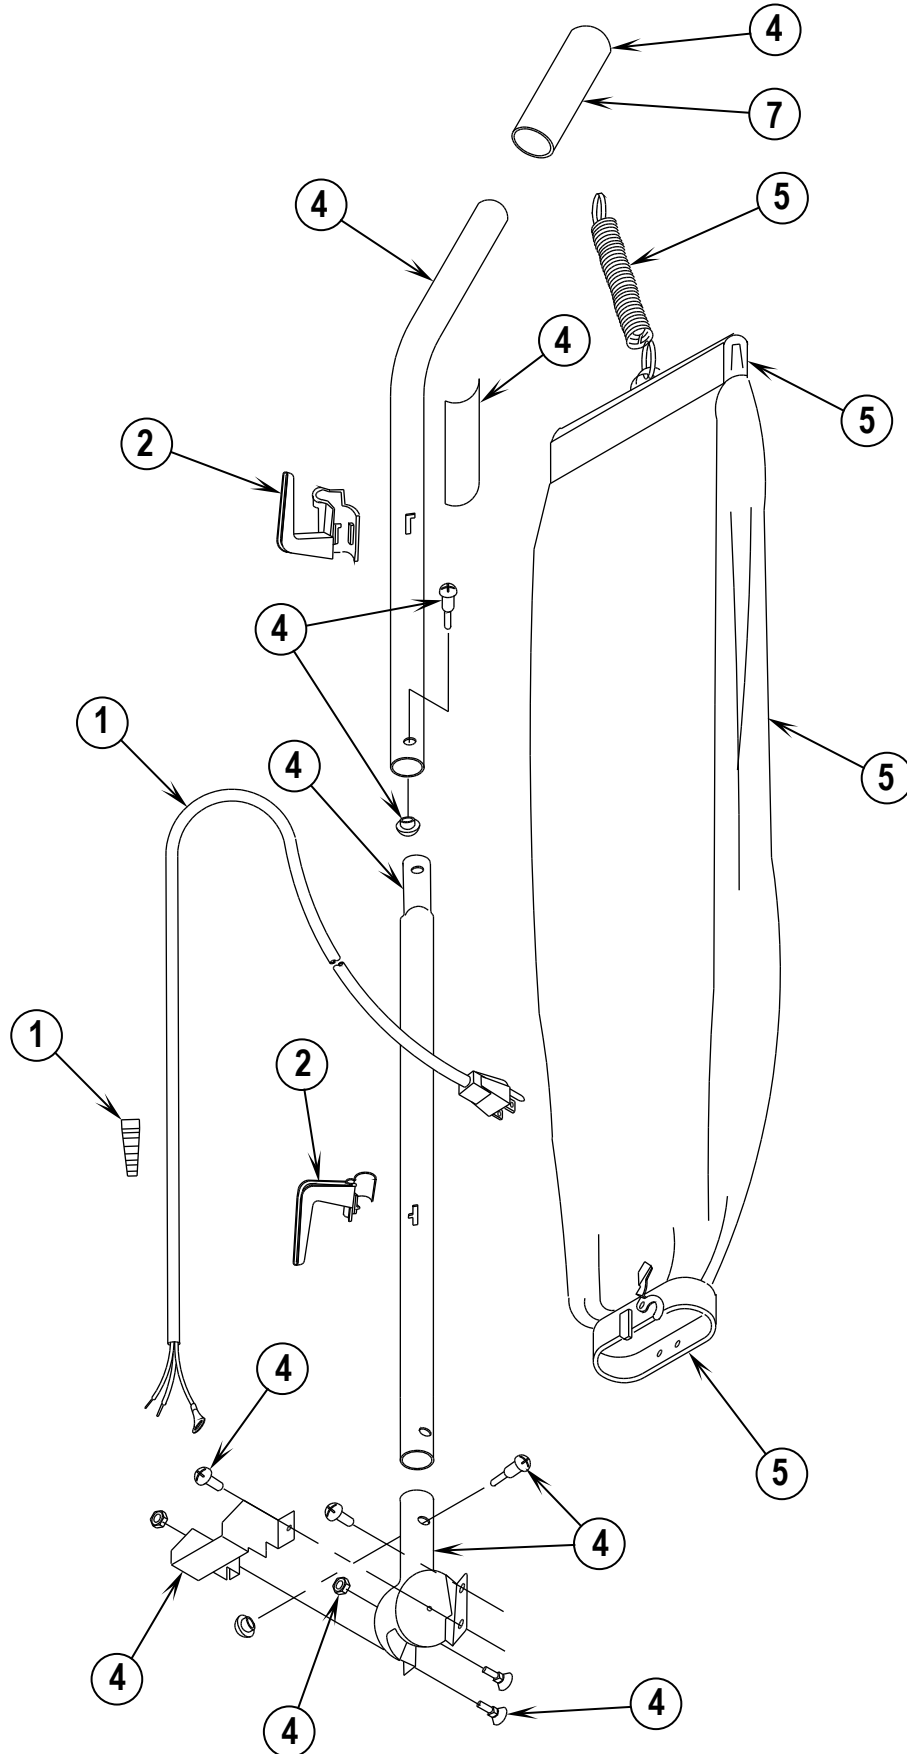

04-11

BASE ASSEMBLY

11-3

ReliaVac™ 12HP

3

Item	Ref. No.	Qty	Description
1	56648400	1	Brush Height Knob Assembly
2	56648403	1	Hood Assembly-Grey
	30863A	1	Hood Assembly-Black
3	56648405	1	Switch Assembly
4	56648410	1	Hardware Kit Base
5	56630765	2	Spring, Ext .304d .930l .055wd
6	56648406	1	Motor & Seal Assembly
7	56648407	1	Base Assembly-Grey
	60584A	1	Base Assembly-Black
9	56648422	1	Wheel Assembly
10#	56381764	1	Reliavac Superbelt
11	56630492	1	Disturbulator, Assembly
12	56630478	1	Asm, Plate--Bottom
13	56648418	1	Air Duct Assembly
14	56630620	1	Spring, Ext .275d 1.50l .024wd
15	56630508	1	Guard, Furn--Clear Blue, 31.00l
16	56630395	1	Pedal, Foot--Uppt, White
18	56648420	1	Pulley and Fan Kit
	30864A	1	Pulley and Fan Kit-Green
22	56630561	2	Carbon Brush, Mtr
23	56648417	1	Power Cord Assembly (see #1 on page 5 and #3 on page 7)
24	56648426	1	Light/Lens Kit
25	56630680	1	Asm, Headlamp Socket
26	56630722	1	Lamp, Headlight, 115V
27	56648413	1	Brush Strip Kit
28	56648415	1	Beater Bar Kit
29	56630562	1	Gasket-Motor Seal
30	56648178	1	Gasket-Motor Seal
**	56052964	1	Magnet, Permanent
**	56630325	1	Upright Vacuum Accessory Kit

* = Not Shown

** = Not Included (optional)

= Revised or new since last update