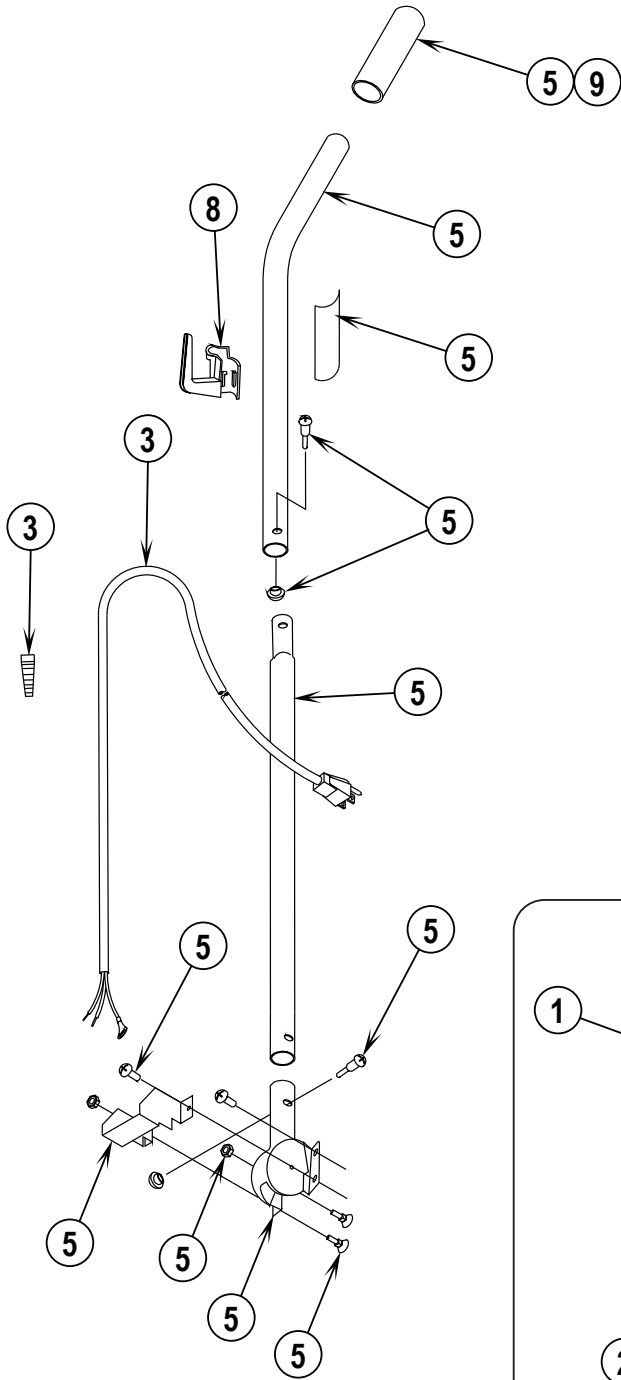

04-11

HANDLE ASSEMBLY (OPTIONAL DIRT CUP)

07-4

ReliaVac™ 12

7

Item	Ref. No.	Qty	Description
1	56648404	1	Dirt Cup Bag Kit
2	56648427	1	Dirt Cup Bellows Kit
3	56648417	1	Power Cord Assy (see #11 on page 3)
5	56648411	1	Handle Assy
6	56039515	1	Dirt Cup Kit
7	56630249	1	Cup--Dirt,Clear Plstc
8	56630353	1	Hook,Cord--Uprt,Dark Gray
9	56648429	1	Grip,Handle—Dark Gray