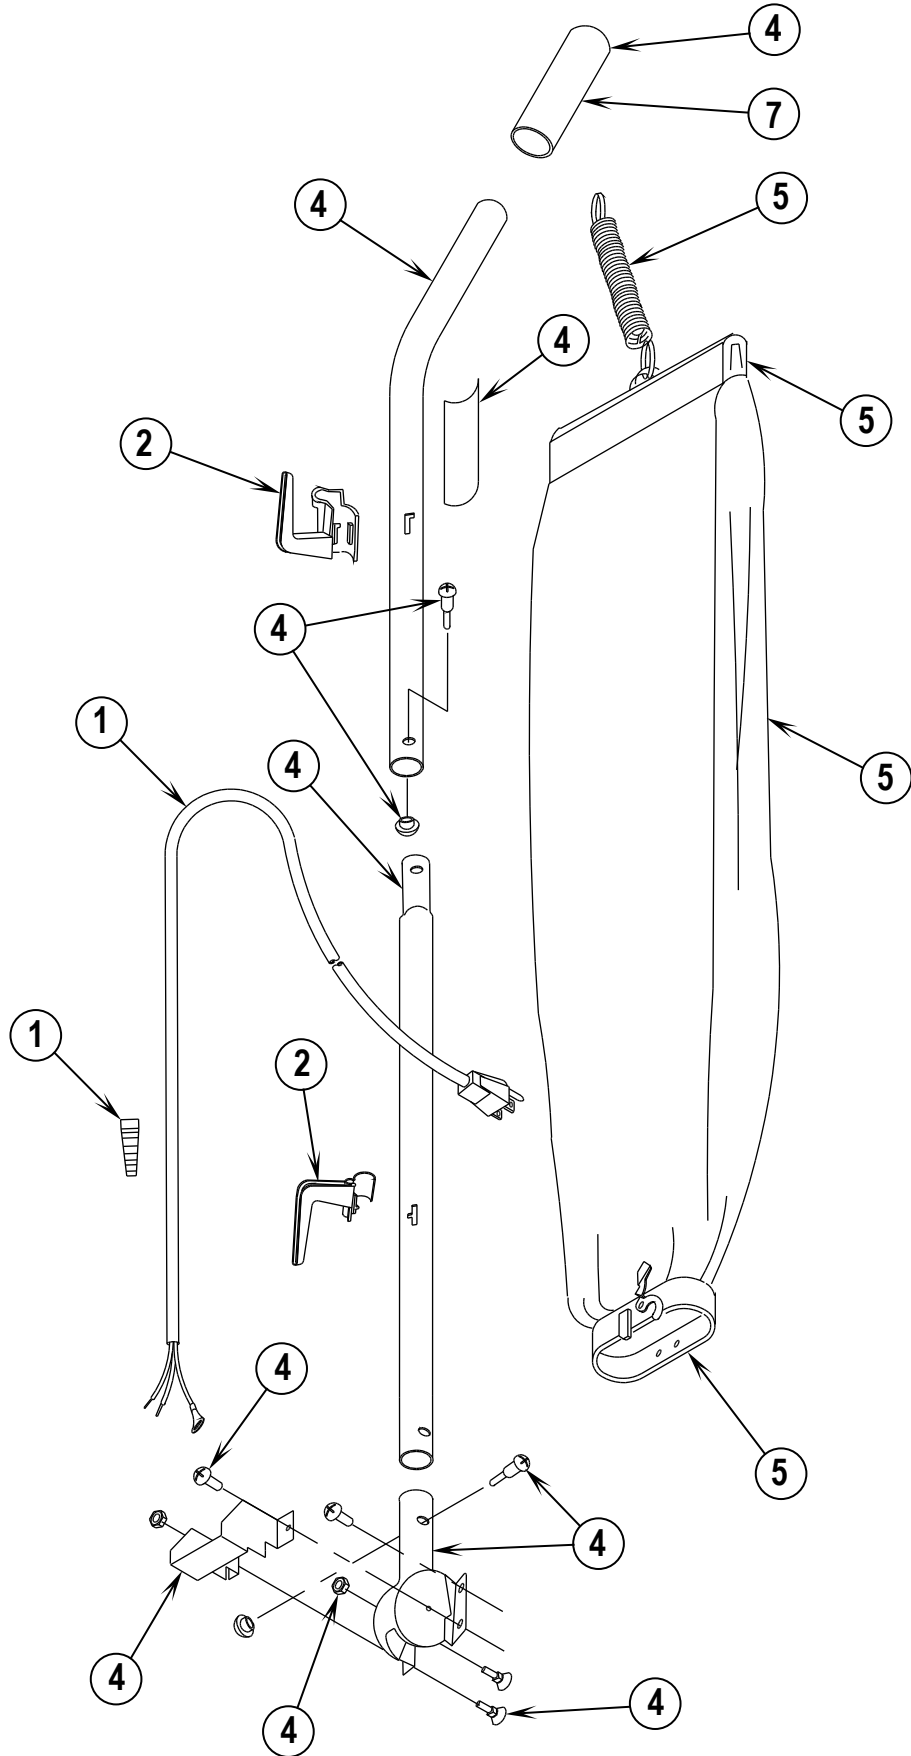

ReliaVac™ 12

PARTS LIST

MODELS: 56648069, 03002A

DESCRIPTION	PAGE
Base Assembly.....	2-3
Handle Assembly	4-5
Wiring Diagram	5
Handle Assembly (Optional Dirt Cup)	6-7

WHEN ORDERING PARTS

- * Use the part numbers from the "Ref. No." columns in this parts list.
- * Specify the model and serial number of the machine.
- * Use the space below to record the model and serial number for future reference.

Model _____ Serial No. _____

04-11	BASE ASSEMBLY		
11-3	ReliaVac™ 12		3

Item	Ref. No.	Qty	Description
1	56648400	1	Brush Height Knob Assembly
2	56648401	1	Hood Assembly-Grey
	30862A	1	Hood Assembly-Black
3	56648405	1	Switch Assembly
4	56648410	1	Hardware Kit Base
5	56630765	2	Spring, Ext .304d .930l .055wd
6	56648406	1	Motor & Seal Assembly
7	56648407	1	Base Assembly-Grey
	60584A	1	Base Assembly-Black
8	56648422	1	Wheel Assembly
9#	56381764	1	Reliavac Superbelt
10	56630489	1	Disturbulator, Assembly
11	56648417	1	Power Cord Assembly (see #1 on page 5 and #3 on page 7)
12	56630478	1	Asm, Plate--Bottom
13	56648412	1	Brush Strip Kit
14	56648418	1	Air Duct Assembly
15	56630508	1	Guard, Furn--Clear Blue, 31.00l
16	56630395	1	Pedal, Foot--Up, White
18	56648420	1	Pulley and Fan Kit
	30864A	1	Pulley and Fan Kit-Green
22	56630561	2	Carbon Brush, Mtr
23	56630620	1	Spring, Ext .275d 1.50l .024wd
24	56630562	1	Gasket-Motor Seal
25	56648178	1	Gasket-Motor Seal
**	56052964	1	Magnet, Permanent
**	56630325	1	Upright Vacuum Accessory Kit

* = Not Shown

** = Not Included (optional)

= Revised or new since last update

Item	Ref. No.	Qty	Description
1	56648417	1	Power Cord Assembly (see #11 on page 3)
2	56648421	1	Hook Assembly
4	56648424	1	Handle Assembly
5	56648423	1	Bag Assembly
7	56648429	1	Grip, Handle—Dark Gray
**	56035451	1	Asm, Bag Zip Gray TYT HD Com
**	30880A	1	Cloth Zipper Bag-Black
**	56637120	A/R	Disposable Paper Bag (pkg of 10)
**	56039515	1	Kit, Dirt Cup Conversion
**	56630249	1	Dirt Cup, Clear Plastic
**	56648404	1	Dirt Cup Bag Kit
**	56648427	1	Dirt Cup Bellows Kit