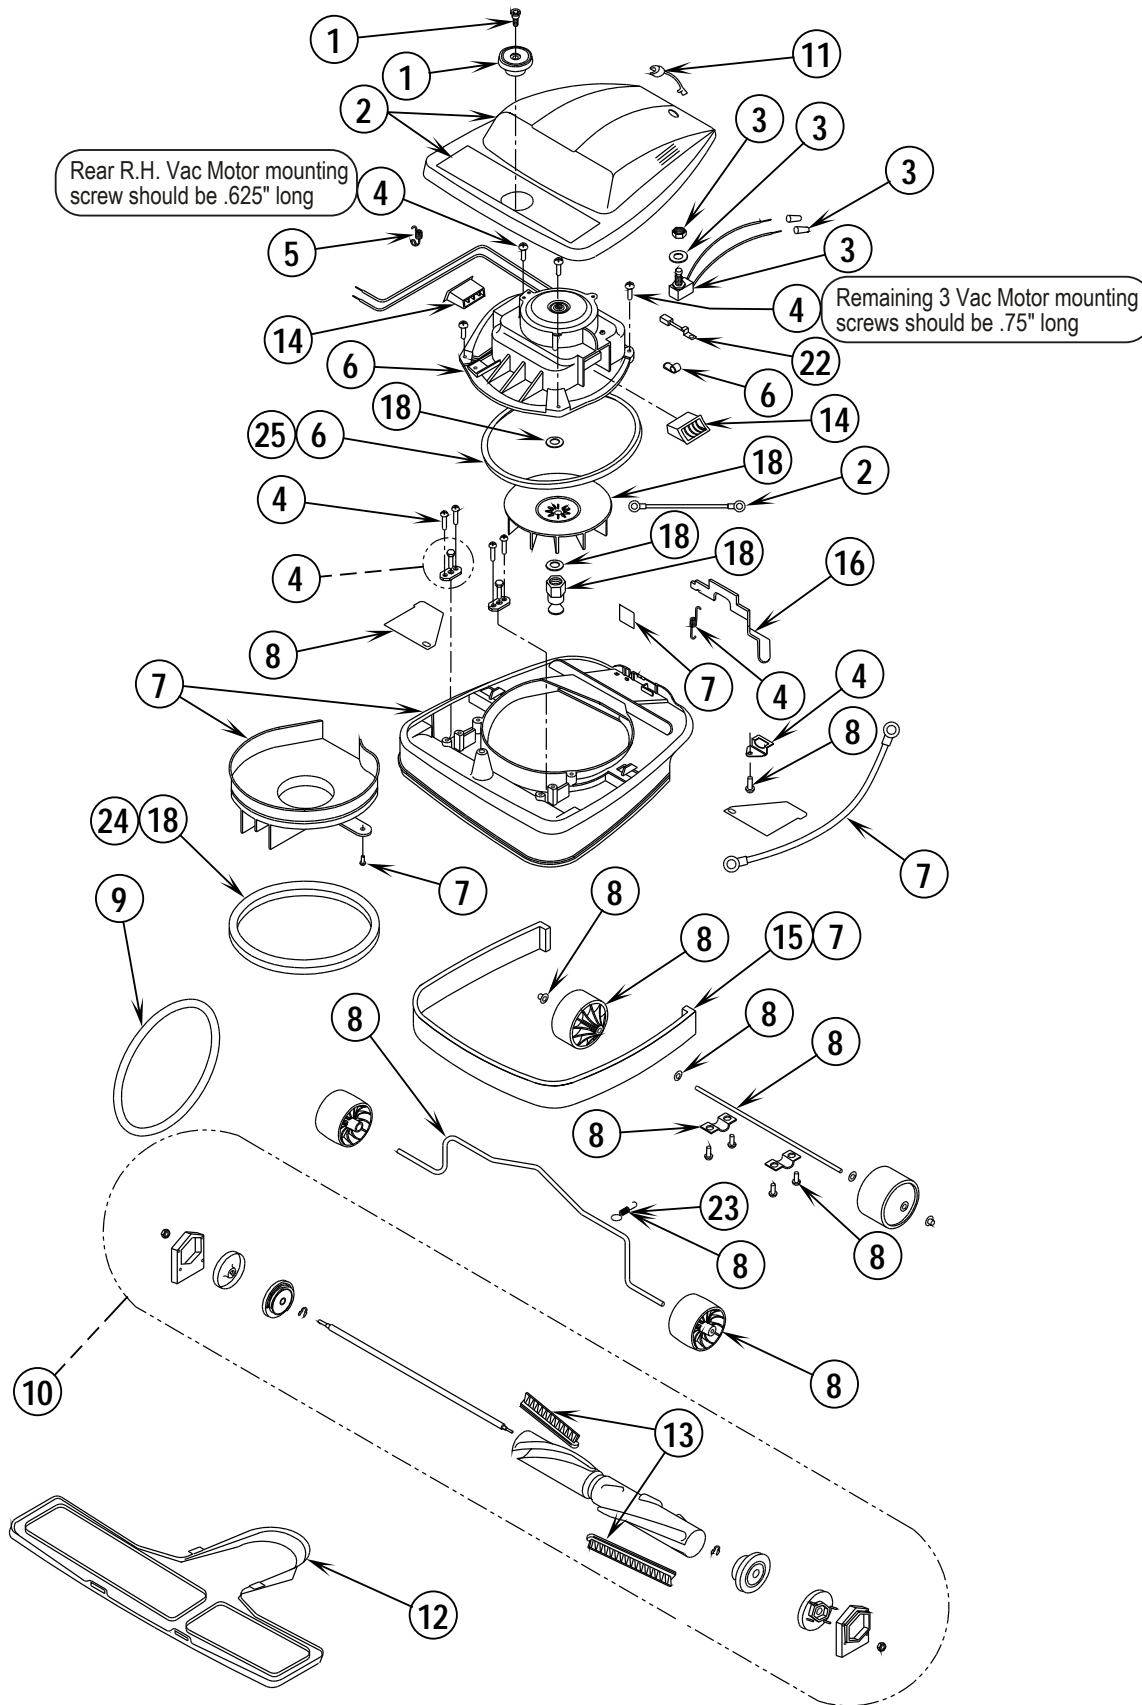

ReliaVac™ 12

PARTS LIST

MODELS: 56648069, 03002A

DESCRIPTION	PAGE
Base Assembly.....	2-3
Handle Assembly	4-5
Wiring Diagram	5
Handle Assembly (Optional Dirt Cup)	6-7

WHEN ORDERING PARTS

- * Use the part numbers from the "Ref. No." columns in this parts list.
- * Specify the model and serial number of the machine.
- * Use the space below to record the model and serial number for future reference.

Model _____ Serial No. _____

04-11	BASE ASSEMBLY		
11-3	ReliaVac™ 12		3

Item	Ref. No.	Qty	Description
1	56648400	1	Brush Height Knob Assembly
2	56648401	1	Hood Assembly-Grey
	30862A	1	Hood Assembly-Black
3	56648405	1	Switch Assembly
4	56648410	1	Hardware Kit Base
5	56630765	2	Spring, Ext .304d .930l .055wd
6	56648406	1	Motor & Seal Assembly
7	56648407	1	Base Assembly-Grey
	60584A	1	Base Assembly-Black
8	56648422	1	Wheel Assembly
9#	56381764	1	Reliavac Superbelt
10	56630489	1	Disturbulator, Assembly
11	56648417	1	Power Cord Assembly (see #1 on page 5 and #3 on page 7)
12	56630478	1	Asm, Plate--Bottom
13	56648412	1	Brush Strip Kit
14	56648418	1	Air Duct Assembly
15	56630508	1	Guard, Furn--Clear Blue, 31.00l
16	56630395	1	Pedal, Foot--Up, White
18	56648420	1	Pulley and Fan Kit
	30864A	1	Pulley and Fan Kit-Green
22	56630561	2	Carbon Brush, Mtr
23	56630620	1	Spring, Ext .275d 1.50l .024wd
24	56630562	1	Gasket-Motor Seal
25	56648178	1	Gasket-Motor Seal
**	56052964	1	Magnet, Permanent
**	56630325	1	Upright Vacuum Accessory Kit

* = Not Shown

** = Not Included (optional)

= Revised or new since last update

Item	Ref. No.	Qty	Description
1	56648417	1	Power Cord Assembly (see #11 on page 3)
2	56648421	1	Hook Assembly
4	56648424	1	Handle Assembly
5	56648423	1	Bag Assembly
7	56648429	1	Grip, Handle—Dark Gray
**	56035451	1	Asm, Bag Zip Gray TYT HD Com
**	30880A	1	Cloth Zipper Bag-Black
**	56637120	A/R	Disposable Paper Bag (pkg of 10)
**	56039515	1	Kit, Dirt Cup Conversion
**	56630249	1	Dirt Cup, Clear Plastic
**	56648404	1	Dirt Cup Bag Kit
**	56648427	1	Dirt Cup Bellows Kit