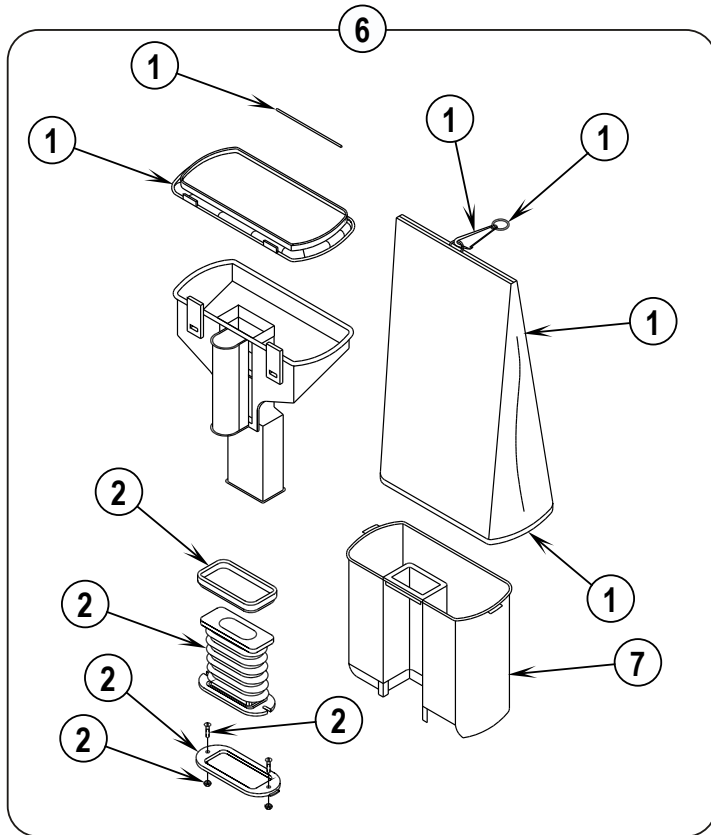

04-11

HANDLE ASSEMBLY (OPTIONAL DIRT CUP)

07-4

ReliaVac™ 12

7

Item	Ref. No.	Qty	Description
1	56648404	1	Dirt Cup Bag Kit
2	56648427	1	Dirt Cup Bellows Kit
3	56648417	1	Power Cord Assy (see #11 on page 3)
5	56648411	1	Handle Assy
6	56039515	1	Dirt Cup Kit
7	56630249	1	Cup--Dirt,Clear Plstc
8	56630353	1	Hook,Cord--Uprt,Dark Gray
9	56648429	1	Grip,Handle—Dark Gray