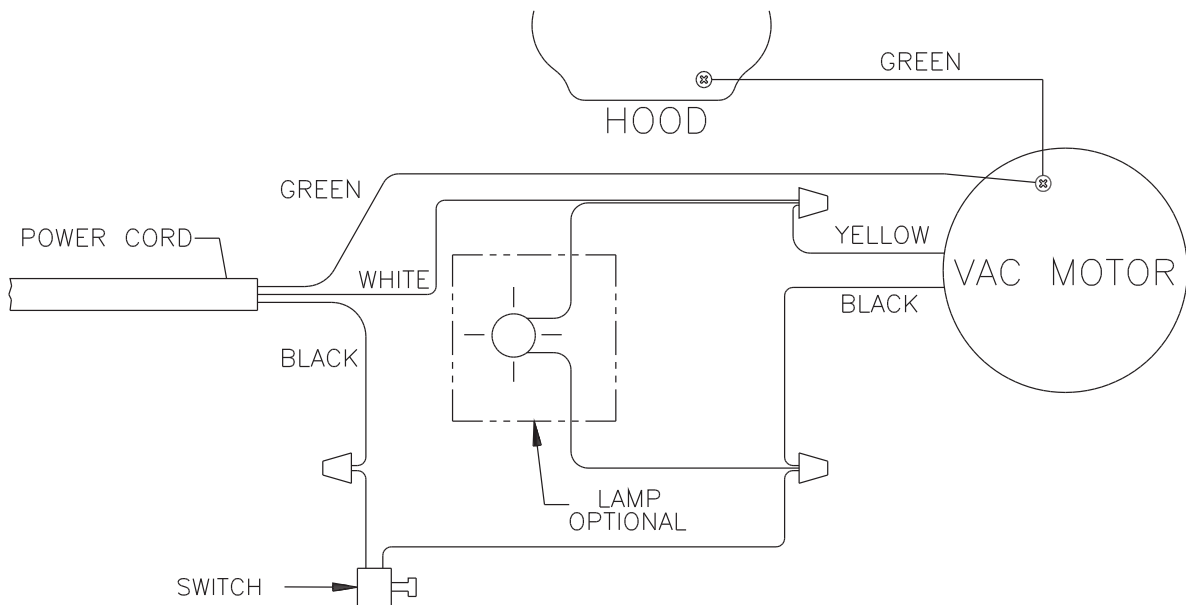

Item	Ref. No.	Qty	Description
1	56648417	1	Power Cord Assembly (see #11 on page 3)
2	56648421	1	Hook Assembly
4	56648424	1	Handle Assembly
5	56648423	1	Bag Assembly
7	56648429	1	Grip, Handle—Dark Gray
**	56035451	1	Asm, Bag Zip Gray TYT HD Com
**	30880A	1	Cloth Zipper Bag-Black
**	56637120	A/R	Disposable Paper Bag (pkg of 10)
**	56039515	1	Kit, Dirt Cup Conversion
**	56630249	1	Dirt Cup, Clear Plastic
**	56648404	1	Dirt Cup Bag Kit
**	56648427	1	Dirt Cup Bellows Kit

* = Not Shown

** = Not Included (optional)