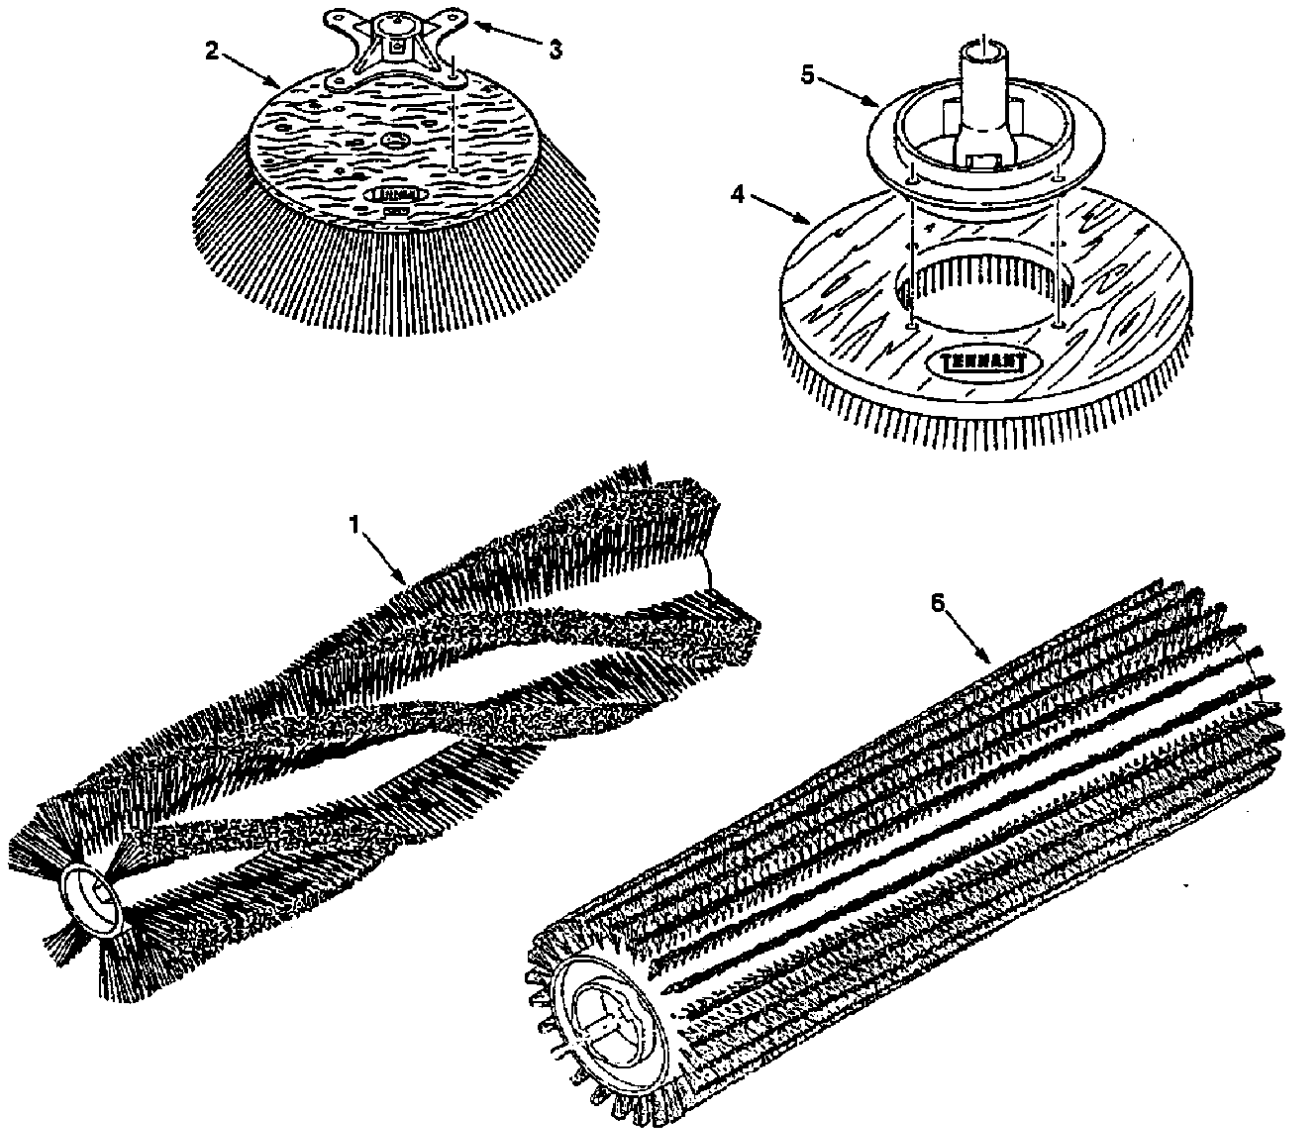

# Tennant 275 Brushes

Fig. 2 - Replacement Brushes

Fig. 2 - Replacement Brushes

02794

Key	Tennant® Part No.	Machine Serial Number	Description	Qty.
<del>1</del>	<del>24741</del>	<del>(000000- )</del>	<del>Main Brush, Snow</del>	<del>1</del>
1	53063	(000000- )	Main Brush, 24 Row Wire and Fiber	1
1	53065	(000000- )	Main Brush, 8 Row Wire	1
1	53067	(000000- )	Main Brush, 8 Row Wire and Fiber	1
1	53068	(000000- )	Main Brush, 8 Row Nylon	1
1	53069	(000000- )	Main Brush, 5 Row Nylon	1
1	53070	(000000- )	Main Brush, 24 Row Nylon	1
1	53221	(000000- )	Main Brush, 8 Row Wire and Fiber	1
1	53231	(000000- )	Main Brush, 8 Row Polypropylene	1
	43708P	(000000- )	Side Brush Assembly, Polypropylene	1
2	09600P	(000000- )	Side Brush, Polypropylene	1
3	47501	(000000- )	Hub, Brush Adaptor	1
	43708N	(000000- )	Side Brush Assembly, Nylon	1
	09600N	(000000- )	Side Brush, Nylon	1
	47501	(000000- )	Hub, Brush Adaptor	1
	<del>43708K</del>	<del>(000000- )</del>	<del>Side Brush Assembly, Flat Wire</del>	<del>1</del>
	10712K	(000000- )	Side Brush, Flat Wire	1
	47501	(000000- )	Hub, Brush Adaptor	1
	<del>46857</del>	<del>(000000- )</del>	<del>Side Brush Assembly, Scrub, Polypropylene</del>	<del>1</del>
4	<del>43148</del>	<del>(000000- )</del>	<del>Side Brush, Scrub, Polypropylene</del>	<del>1</del>
5	<del>43554</del>	<del>(000000- )</del>	<del>U-Joint, Side Brush Drive</del>	<del>1</del>
	<del>46858</del>	<del>(000000- )</del>	<del>Side Brush Assembly, Scrub, Polypropylene</del>	<del>1</del>
	<del>43593</del>	<del>(000000- )</del>	<del>Side Brush, Scrub, Polypropylene</del>	<del>1</del>
	<del>43554</del>	<del>(000000- )</del>	<del>U-Joint, Side Brush Drive</del>	<del>1</del>
	<del>46859</del>	<del>(000000- )</del>	<del>Side Brush Assembly, Scrub, Stainless Steel</del>	<del>1</del>
	<del>43417</del>	<del>(000000- )</del>	<del>Side Brush, Scrub, Stainless Steel</del>	<del>1</del>
	<del>43554</del>	<del>(000000- )</del>	<del>U-Joint, Side Brush Drive</del>	<del>1</del>
6	<del>43424</del>	<del>(000000- )</del>	<del>Scrub Brush, 24 Row Polypropylene</del>	<del>1</del>
6	<del>43428</del>	<del>(000000- )</del>	<del>Scrub Brush, 20 Row Stainless Steel</del>	<del>1</del>
6	43592	(000000- )	Scrub Brush, 24 Row Polypropylene	1
6	<del>43680</del>	<del>(000000- )</del>	<del>Scrub Brush, 24 Row Abrasive</del>	<del>1</del>
	12876		Brush Kit, Flange Repair	1