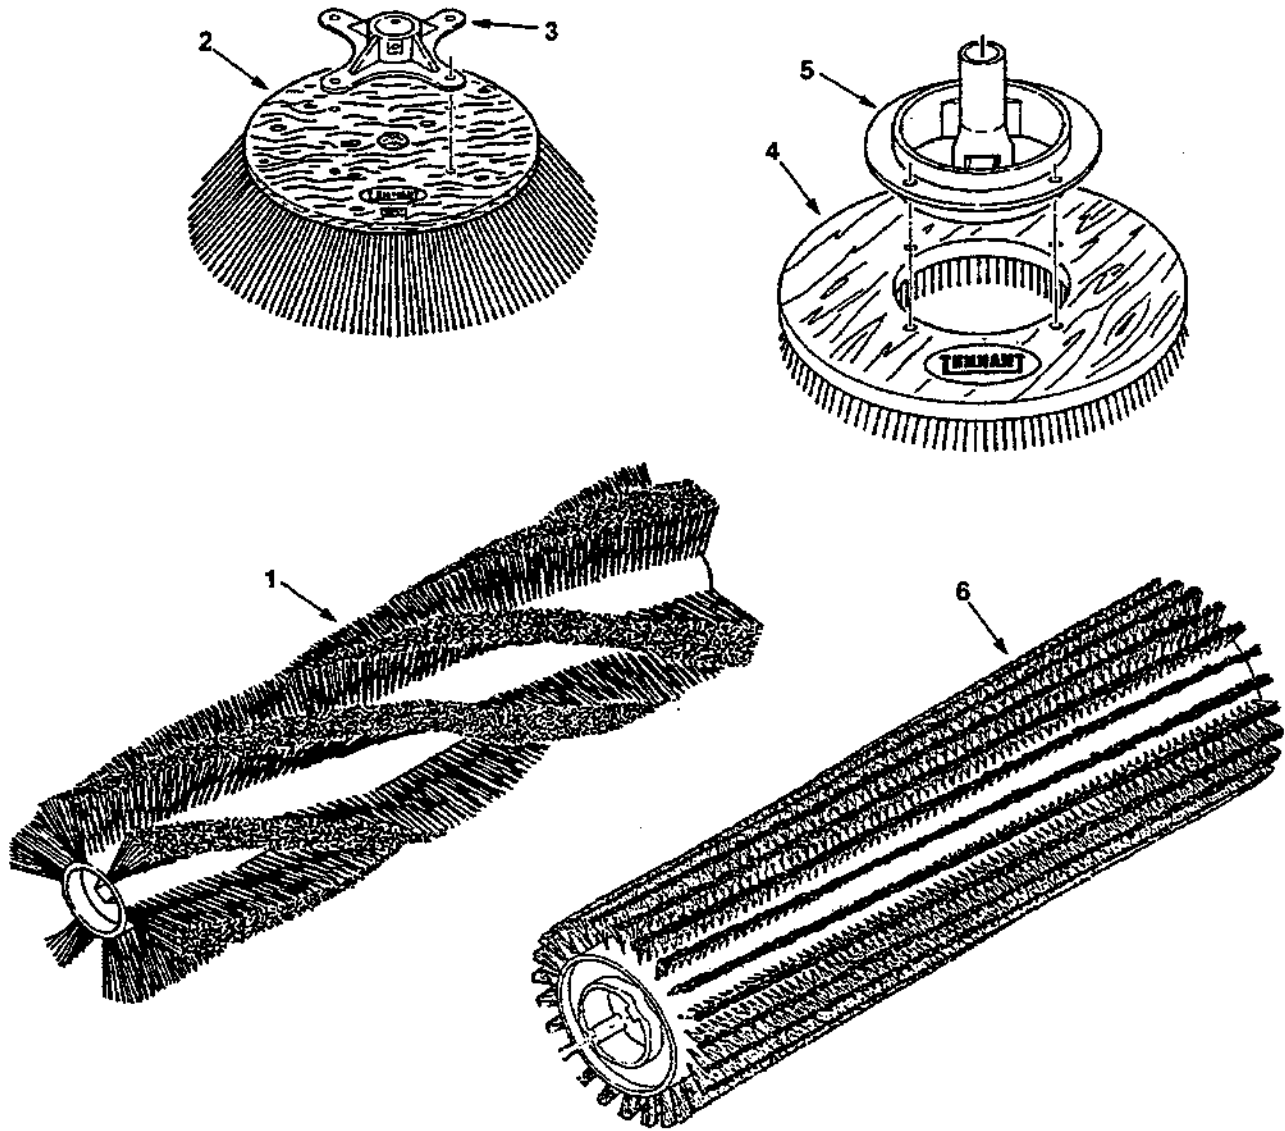

Tennant 255 Brushes

Fig. 2 - Replacement Brushes

Fig. 2 - Replacement Brushes

02794

42"

Key	Tennant Part No.	Machine Serial Number	Description	Qty
1	24741	(000000-)	Main Brush, Snow	1
1	53063	(000000-)	Main Brush, 24 Row Wire and Fiber	1
1	53065	(000000-)	Main Brush, 8 Row Wire	1
1	53067	(000000-)	Main Brush, 8 Row Wire and Fiber	1
1	53068	(000000-)	Main Brush, 8 Row Nylon	1
1	53069	(000000-)	Main Brush, 5 Row Nylon	1
1	53070	(000000-)	Main Brush, 24 Row Nylon	1
1	53221	(000000-)	Main Brush, 8 Row Wire and Fiber	1
1	53231	(000000-)	Main Brush, 8 Row Polypropylene	1
	43708P	(000000-)	Side Brush Assembly, Polypropylene	1
2	09600P	(000000-)	Side Brush, Polypropylene	1
3	47501	(000000-)	Hub, Brush Adaptor	1
	43708N	(000000-)	Side Brush Assembly, Nylon	1
	09600N	(000000-)	Side Brush, Nylon	1
	47501	(000000-)	Hub, Brush Adaptor	1
	43708K	(000000-)	Side Brush Assembly, Flat Wire	1
	10712K	(000000-)	Side Brush, Flat Wire	1
	47501	(000000-)	Hub, Brush Adaptor	1
4	46857	(000000-)	Side Brush Assembly, Scrub, Polypropylene	1
	43148	(000000-)	Side Brush, Scrub, Polypropylene	1
5	43554	(000000-)	U-Joint, Side Brush Drive	1
	46858	(000000-)	Side Brush Assembly, Scrub, Polypropylene	1
	43593	(000000-)	Side Brush, Scrub, Polypropylene	1
	43554	(000000-)	U-Joint, Side Brush Drive	1
	46859	(000000-)	Side Brush Assembly, Scrub, Stainless Steel	1
	43417	(000000-)	Side Brush, Scrub, Stainless Steel	1
	43554	(000000-)	U-Joint, Side Brush Drive	1
6	43424	(000000-)	Scrub Brush, 24 Row Polypropylene	1
6	43428	(000000-)	Scrub Brush, 20 Row Stainless Steel	1
6	43592	(000000-)	Scrub Brush, 24 Row Polypropylene	1
6	43680	(000000-)	Scrub Brush, 24 Row Abrasive	1
	12876		Brush Kit, Flange Repair	1

38"

This machine had an option front scrubbing attachment that almost never got installed. The main sweeping brushes are 42".