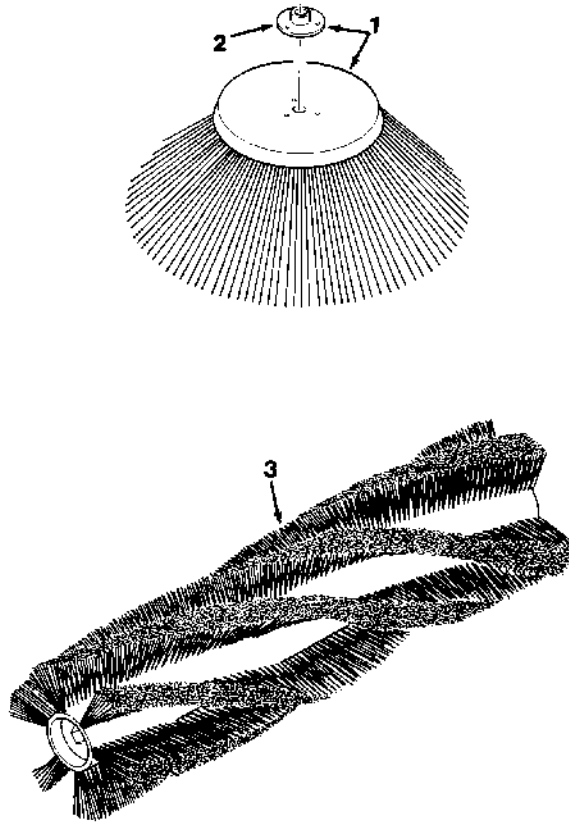

Tennant 215 & 215E Brushes

Fig. 2 - Replacement Brushes

03121

Ref.	Tennant Part No.	Machine Serial Number	Description	Qty.
∇ 1	28096P	(000000-	) Brush and Hub Assembly, Polypropylene	1
▲ 2	45154	(000000-	) Hub, Side Brush	1
∇	28096N	(000000-	) Brush and Hub Assembly, Perlon	1
▲	45154	(000000-	) Hub, Side Brush	1
3	35735	(000000-	) Main Brush, Polypropylene	1
3	36699	(000000-	) Main Brush, Proex and Wire	1

Fig. 2 - Replacement Brushes

03121

Ref.	Tennant Part No.	Machine Serial Number	Description	Qty.
▽ 1	28096P	(000000-	) Brush and Hub Assembly, Polypropylene	1
▲ 2	45154	(000000-	) Hub, Side Brush	1
▽	28096N	(000000-	) Brush and Hub Assembly, Perlon	1
▲	45154	(000000-	) Hub, Side Brush	1
3	35735	(000000-	) Main Brush, Polypropylene	1
3	36699	(000000-	) Main Brush, Proex and Wire	1