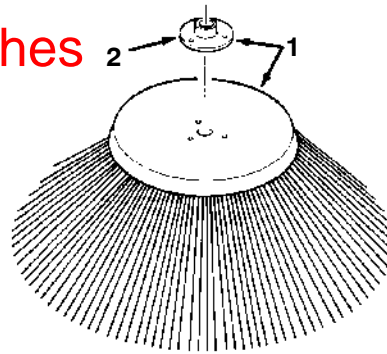

Tennant 215 & 215E Brushes

Fig. 2 - Replacement Brushes

03121

Ref.	Tennant Part No.	Machine Serial Number	Description	Qty.
∇ 1	28096P	(000000-	) Brush and Hub Assembly, Polypropylene	1
▲ 2	45154	(000000-	) Hub, Side Brush	1
∇	28096N	(000000-	) Brush and Hub Assembly, Perlon	1
▲	45154	(000000-	) Hub, Side Brush	1
3	35735	(000000-	) Main Brush, Polypropylene	1
3	36699	(000000-	) Main Brush, Proex and Wire	1

Fig. 2 - Replacement Brushes

03121

Ref.	Tennant Part No.	Machine Serial Number	Description	Qty.
▽ 1	28096P	(000000-	) Brush and Hub Assembly, Polypropylene	1
▲ 2	45154	(000000-	) Hub, Side Brush	1
▽	28096N	(000000-	) Brush and Hub Assembly, Perlon	1
▲	45154	(000000-	) Hub, Side Brush	1
3	35735	(000000-	) Main Brush, Polypropylene	1
3	36699	(000000-	) Main Brush, Proex and Wire	1