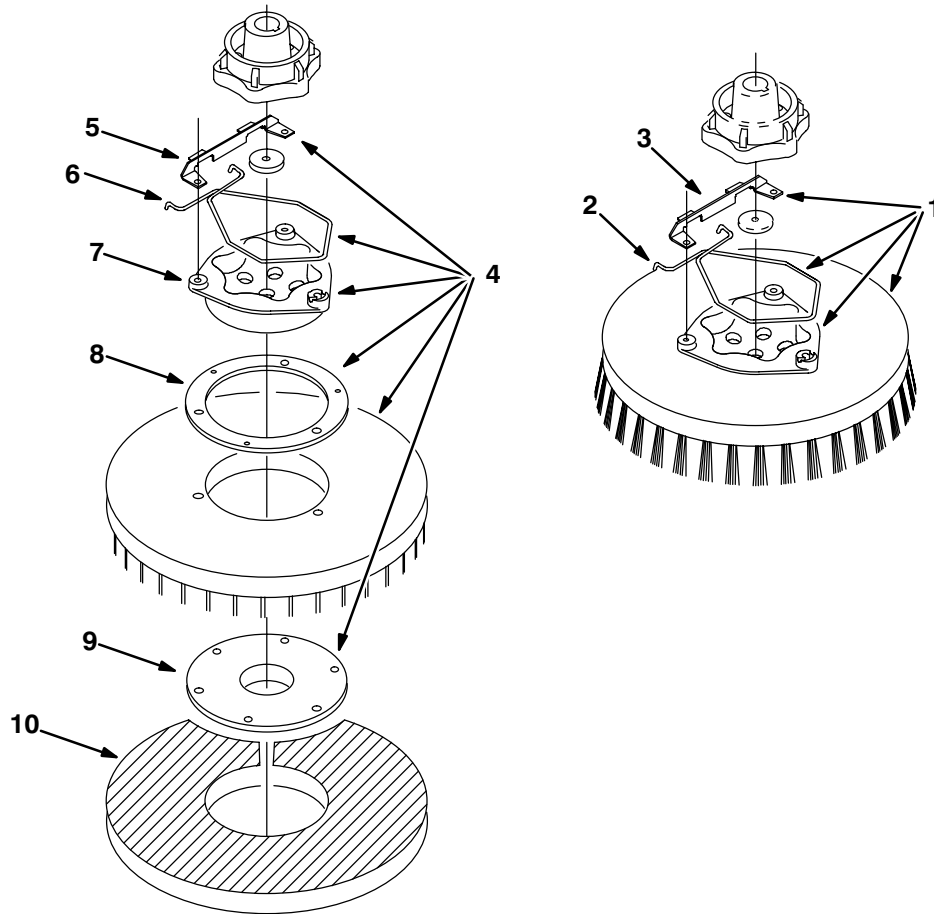

Fig. 2 – Replacement Brushes

06301/06301

397918

Ref.	Tennant Part No.	Machine Serial Number	Description	Qty.
▽ 1	11771	(000000–)	Scrub Brush Assembly, Polypropylene	2
▲ 2	14838	(000000–)	Spring, Brush Retaining	1
▲ 3	24299	(000000–)	Bracket, Spring Retainer	1
▽	11773	(000000–)	Scrub Brush Assembly, Soft Nylon	2
▲	14838	(000000–)	Spring, Brush Retaining	1
▲	24299	(000000–)	Bracket, Spring Retainer	1
▽	11772	(000000–)	Scrub Brush Assembly, Abrasive	2
▲	14838	(000000–)	Spring, Brush Retaining	1
▲	24299	(000000–)	Bracket, Spring Retainer	1
▽ 4	11776	(000000–)	Scrub Driver Pad Assembly, Polypropylene	1
▲ 5	24299	(000000–)	Bracket, Retainer Spring	1
▲ 6	14838	(000000–)	Spring, Brush Retaining	1
▲ 7	15539	(000000–)	Adaptor, Brush	1
▲ 8	11218	(000000–)	Spacer, Pad Holder	1
▲ 9	19783	(000000–)	Holder, Pad	1
10	11777	(000000–)	Pad, Stripper, Brown	2
	11778	(000000–)	Pad, Scrubber, Blue	2
	11780	(000000–)	Pad, Buffer, Red	2
	11781	(000000–)	Pad, Polish, White	2