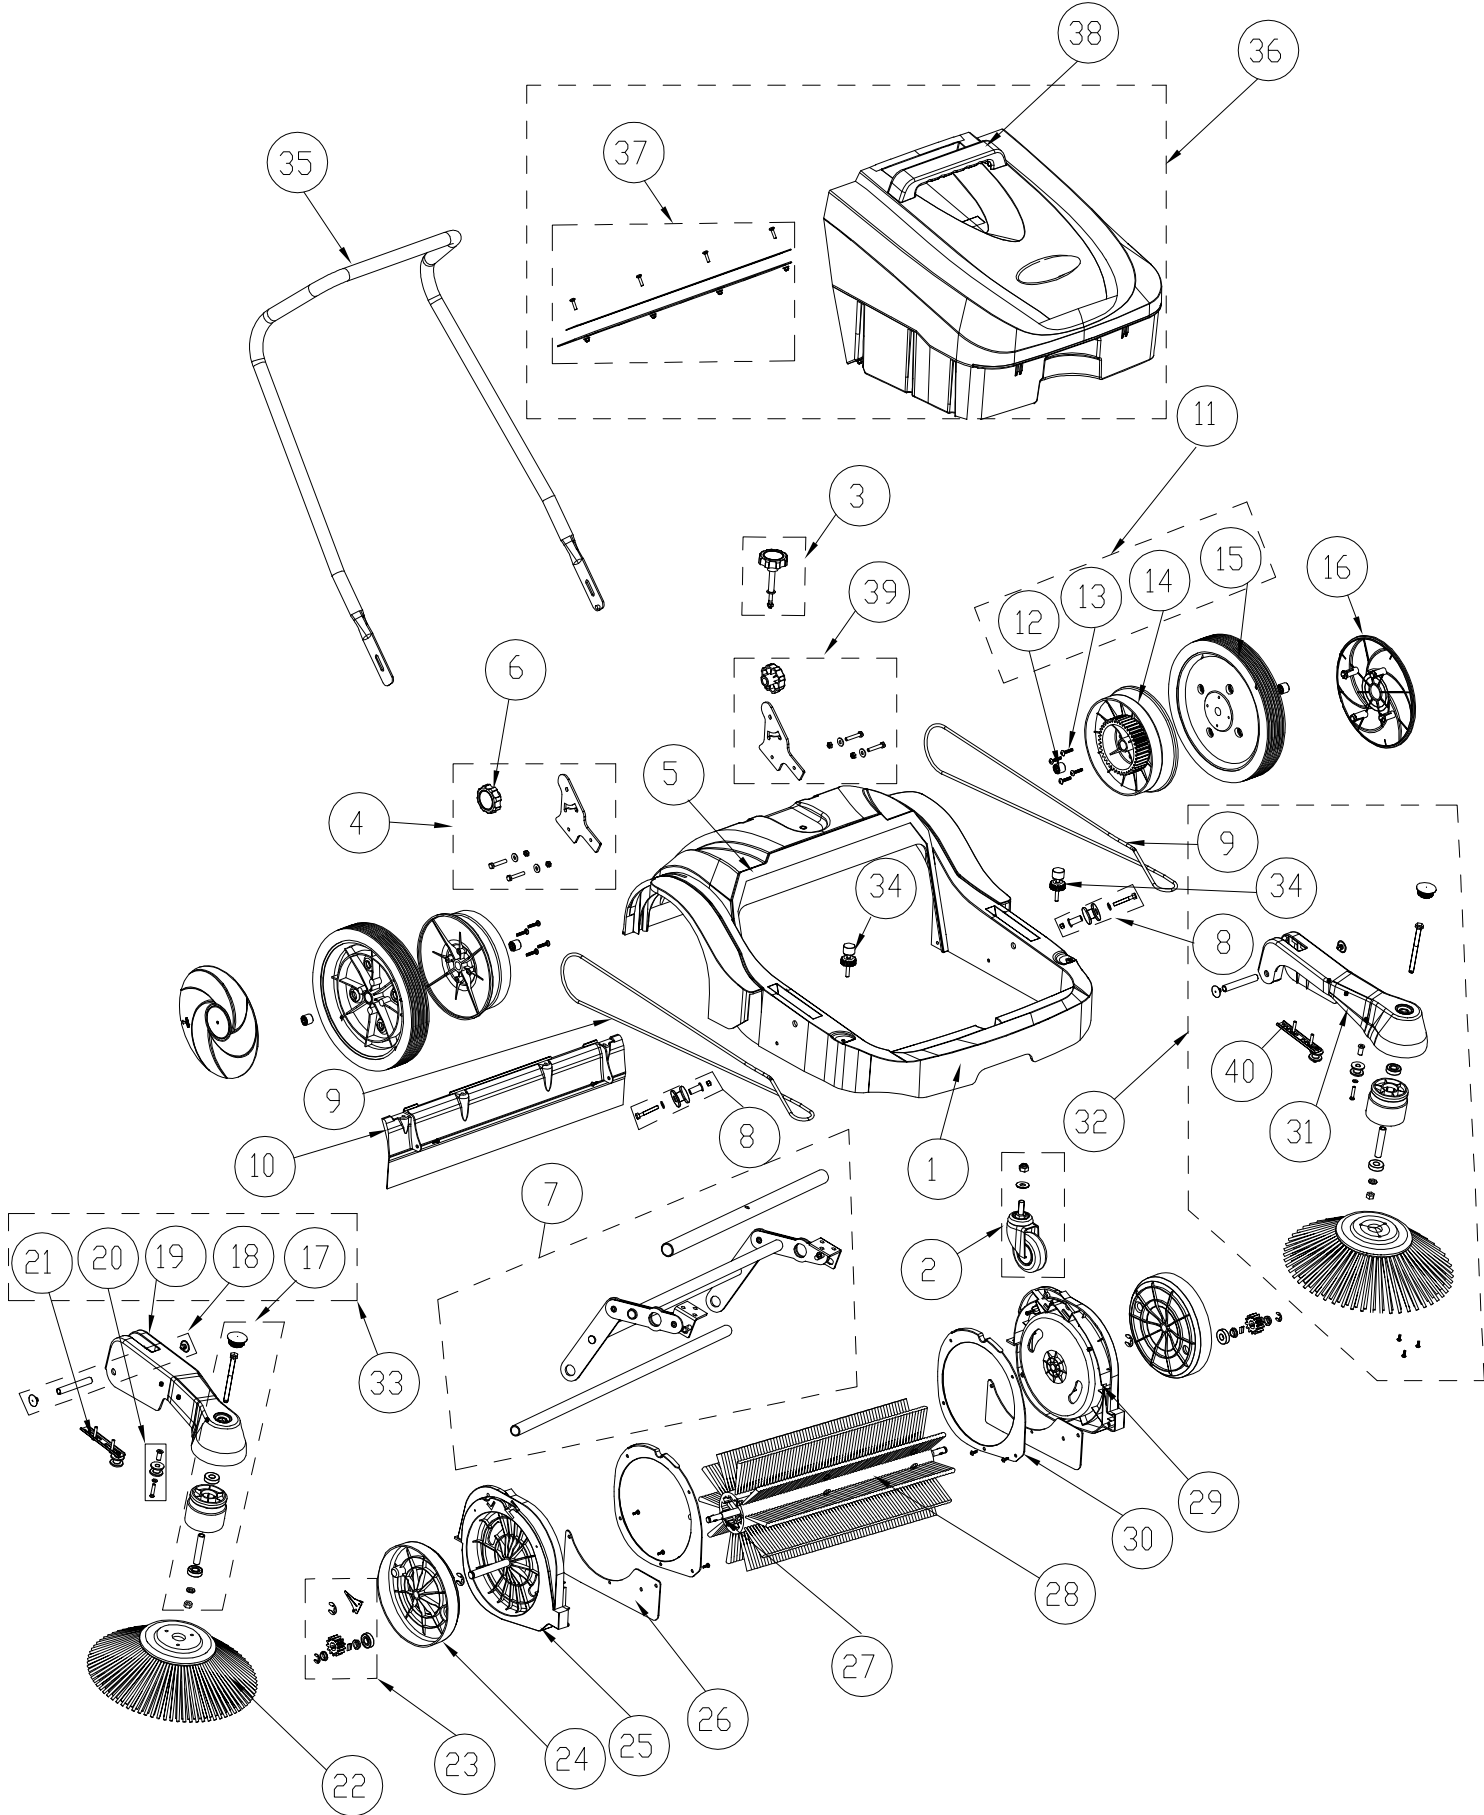

Viper Partlist

Item	Part No.	Description	QTY
1	VP13003	CHASSIS	1
2	VP11912	CASTER KIT	1
3	VP11913	MAIN BROOM HEIGHT ADJUSTING KNOB	1
4	VP13901	HANDLE CONNECT RIGHT KIT	1
5	VP11023	SEALING	1
6	VP11021	HANDLE ADJUSTING KNOBS	2
7	VP11914	MAIN BROOM ADJUST KIT	1
8	VP11915	BELT TENSION WHEEL KIT	1
9	VP11012	ROUND BELT D6	1
10	VP11010	REAR SEAL SKIRT	1
11	VP11300	WHEEL KIT	2
12	VP11302	PLASTIC BEARING	4
13	VA80825	SCREW ST5X25	8
14	VP11301	PLASTIC GEAR	2
15	VP11312	DRIVE WHEEL(black)	2
16	VP13301	WHEEL CAP	2
17	VP11903	BELT PULLEY KIT	2
18	VP11904	SIDE BROOM AXLE KIT	2
19	VP13401	RIGHT SIDE BROOM ARM	1
20	VP11905	GUIDE WHEEL KIT	1
21	VP11420	BELT TENSION RIGHT KIT	1
22	VP11406	SIDE BROOM	1
23	VP11906	GEAR KIT	2
24	VP11203	MAIN BROOM ADJUSTING PLASTIC DISK	2
25	VP11201	RIGHT SUPPORT BASE	1
26	VP11204	SEAL SKIRT	2
27	VP11212	MAIN BROOM SHAFT	1
28	VP13211	MAIN BROOM	1
29	VP11202	LEFT SUPPORT BASE	1
30	VP11206	COVER SUPPORT BASE	2
31	VP13501	LEFT SIDE BROOM ARM	1
32	VP13500	SIDE BROOM LEFT KIT(Optional)	1
33	VP13400	SIDE BROOM RIGHT KIT	1
34	VP11907	SIDE BROOM ADJUST KIT	1
35	VP13002	HANDLE BAR	1
36	VP13600	HOPPER	1
37	VP11910	SKIRT HOPPER KIT	1
38	VP13602	HANDLE HOPPER	1
39	VP13902	HANDLE CONNECT LEFT KIT	1
40	VP11909	BELT TENSION LEFT KIT	1

WEAR AND TEAR PARTS		
VP11912	CASTER	1
VP11012	ROUND BELT D6	1
VP11010	REAR SEAL SKIRT	1
VP11300	WHEEL KIT	2
VP11406	SIDE BROOM	1
VP11204	SEAL SKIRT	2
VP13211	MAIN BROOM	1
VP11910	SKIRT HOPPER KIT	1
VP11023	SEALING	1
VP11021	HANDLE ADJUSTING KNOBS	2