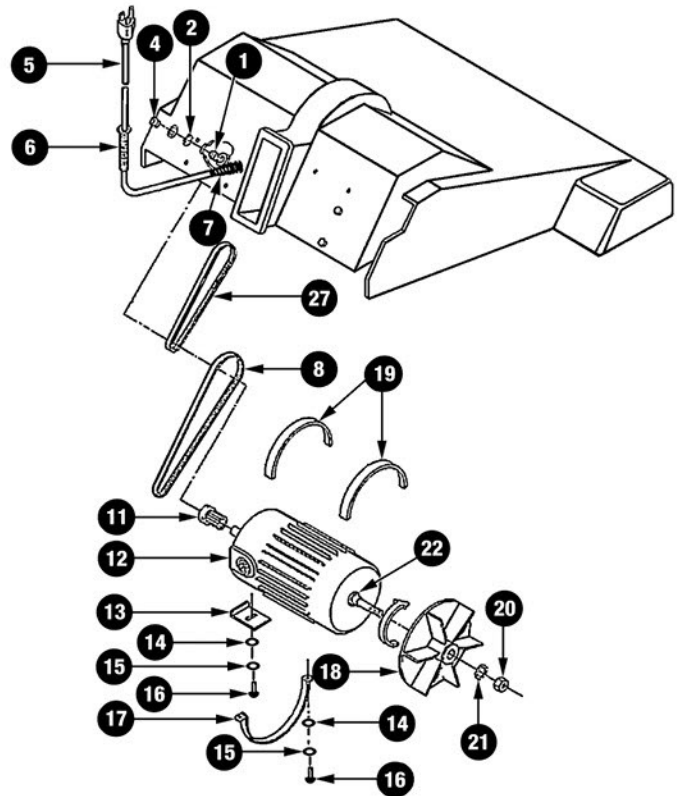

HOUSING/BAG/HANDLE

MOTOR & BRUSH DRIVE

BAG ADAPTOR & BUMPER

ref#	item #	description
HOUSING/BAG/HANDLE		
1	WA1	cloth bag, blue
2	WA77	28" housing, blue, PF2008
2	WA78	24" housing, blue, PF2004
4	WA71	push handle
10	WA90	fan cover
11	WA96	intake cover
14	X8858	flat washer
19	WA70	strain relief
23	WA86	handle pin and chain assembly
MOTOR & BRUSH DRIVE		
1	WA16	switch w/ terminal
5	WA85	60' 16/3 cord
6	WA70	strain relief
11	WA20	motor pulley
12	WA38	115 volt motor
12	WA38-2	220 volt motor
13	WA39	motor clamp bracket
14	X8858	flat washer
17	WA97	motor clamp
18	WA27	fan motor
27	WA5	v-belt
NOT ILLUSTRATED		
	T2095	motor bearing 115 volt motor
	WA45	carbon brush 115 volt motor
BAG ADAPTOR & BUMPER		
1	WA35	flat gasket
3	WA67	bag neck gasket
6	WA80	bag adaptor
7	WA65	paper bag 5pk

*call for pricing and availability of all referenced parts

BRUSH & BODY

CHASSIS

ref#	item #	description
BRUSH & BODY		
2	X8858	flat washer
10	WA93	belt guard
11	7BS001	10 - 24 x 1/2" screw
12	WA14	10 - 24 x 5/8" screw
13	WA23	brush roll bracket
14	WA15	10 - 24 hex nut
15	WA9	24" brush roll only
17	WA22	brush cap
19	WA13	double seal bearing
20	WA32	28" brush shaft
20	WA60	24" brush shaft
21	WA102	8 - 18 x 1 - 1/4" hi-lo screw
22	WA21	brush pulley
23	WA95	dust guard
24	WA92	reinforcing plate
25	WA91	reinforcing plate
26	WA816	24" brush strip
26	WA827	28" brush strip
27	WA807	brush strip holder
29	WA812	burr washer
30	WA814	nylon flat washer
32	WA34	thread guard
33	WA9	24" brush roll assembly
33	WA10	28" brush roll assembly
34	WA5	V belt