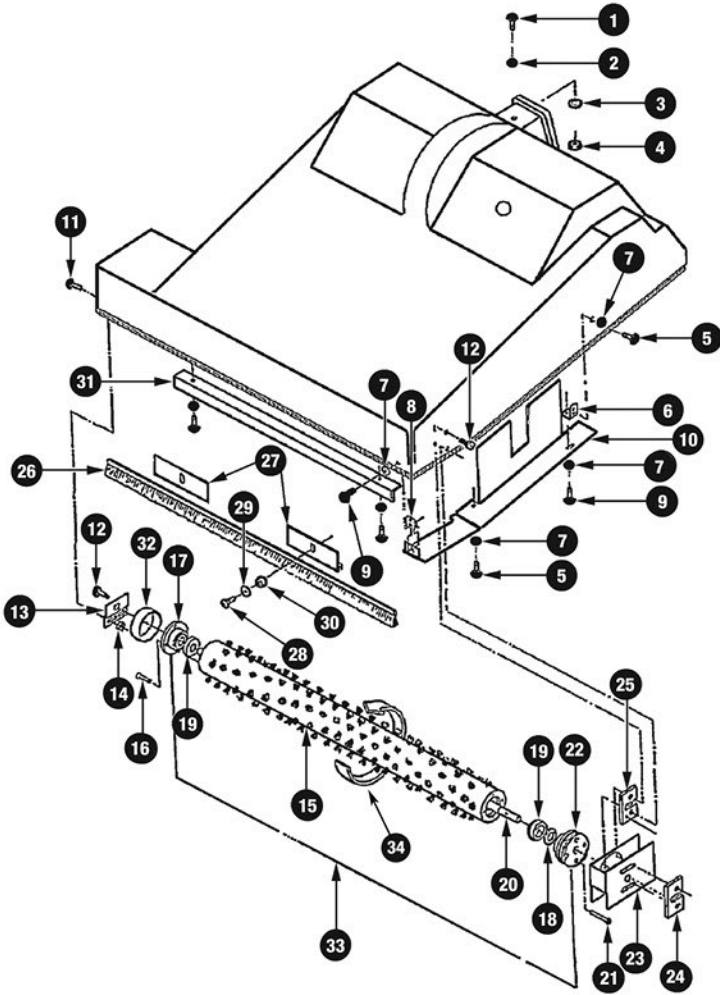

HOUSING/BAG/HANDLE

MOTOR & BRUSH DRIVE

BAG ADAPTOR & BUMPER

ref#	item #	description
HOUSING/BAG/HANDLE		
1	WA1	cloth bag, blue
2	WA77	28" housing, blue, PF2008
2	WA78	24" housing, blue, PF2004
4	WA71	push handle
10	WA90	fan cover
11	WA96	intake cover
14	X8858	flat washer
19	WA70	strain relief
23	WA86	handle pin and chain assembly
MOTOR & BRUSH DRIVE		
1	WA16	switch w/ terminal
5	WA85	60' 16/3 cord
6	WA70	strain relief
11	WA20	motor pulley
12	WA38	115 volt motor
12	WA38-2	220 volt motor
13	WA39	motor clamp bracket
14	X8858	flat washer
17	WA97	motor clamp
18	WA27	fan motor
27	WA5	v-belt
NOT ILLUSTRATED		
	T2095	motor bearing 115 volt motor
	WA45	carbon brush 115 volt motor
BAG ADAPTOR & BUMPER		
1	WA35	flat gasket
3	WA67	bag neck gasket
6	WA80	bag adaptor
7	WA65	paper bag 5pk

*call for pricing and availability of all referenced parts

BRUSH & BODY

CHASSIS

ref#	item #	description
BRUSH & BODY		
2	X8858	flat washer
10	WA93	belt guard
11	7BS001	10 - 24 x 1/2" screw
12	WA14	10 - 24 x 5/8" screw
13	WA23	brush roll bracket
14	WA15	10 - 24 hex nut
15	WA9	24" brush roll only
17	WA22	brush cap
19	WA13	double seal bearing
20	WA32	28" brush shaft
20	WA60	24" brush shaft
21	WA102	8 - 18 x 1 - 1/4" hi-lo screw
22	WA21	brush pulley
23	WA95	dust guard
24	WA92	reinforcing plate
25	WA91	reinforcing plate
26	WA816	24" brush strip
26	WA827	28" brush strip
27	WA807	brush strip holder
29	WA812	burr washer
30	WA814	nylon flat washer
32	WA34	thread guard
33	WA9	24" brush roll assembly
33	WA10	28" brush roll assembly
34	WA5	V belt