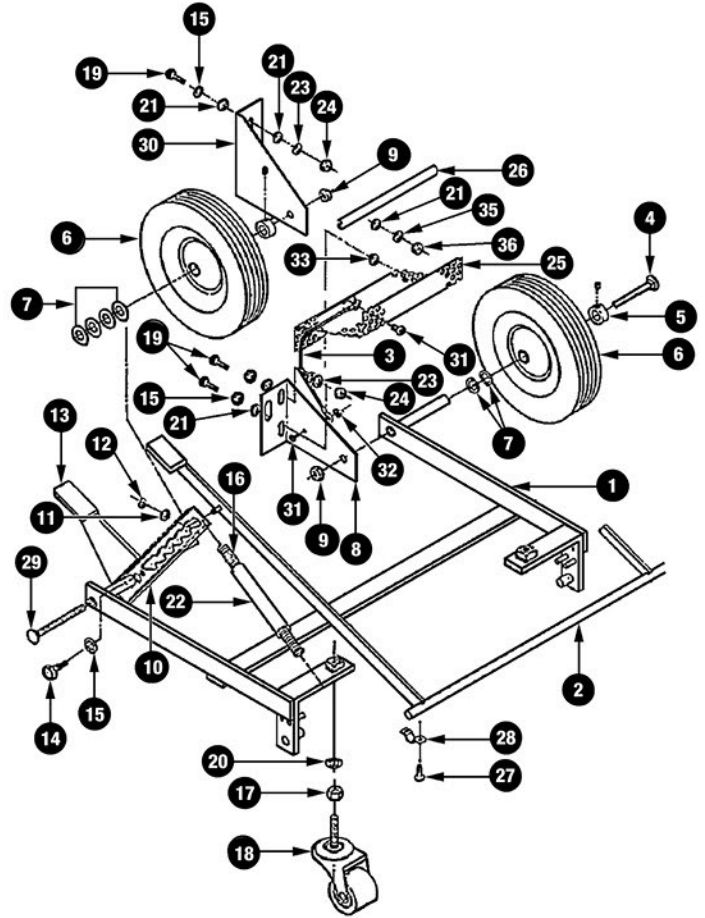

HOUSING/BAG/HANDLE

MOTOR & BRUSH DRIVE

BAG ADAPTOR & BUMPER

ref#	item #	description
HOUSING/BAG/HANDLE		
1	WA1	cloth bag, blue
2	WA77	28" housing, blue, PF2008
2	WA78	24" housing, blue, PF2004
4	WA71	push handle
10	WA90	fan cover
11	WA96	intake cover
14	X8858	flat washer
19	WA70	strain relief
23	WA86	handle pin and chain assembly
MOTOR & BRUSH DRIVE		
1	WA16	switch w/ terminal
5	WA85	60' 16/3 cord
6	WA70	strain relief
11	WA20	motor pulley
12	WA38	115 volt motor
12	WA38-2	220 volt motor
13	WA39	motor clamp bracket
14	X8858	flat washer
17	WA97	motor clamp
18	WA27	fan motor
27	WA5	v-belt
NOT ILLUSTRATED		
	T2095	motor bearing 115 volt motor
	WA45	carbon brush 115 volt motor
BAG ADAPTOR & BUMPER		
1	WA35	flat gasket
3	WA67	bag neck gasket
6	WA80	bag adaptor
7	WA65	paper bag 5pk

*call for pricing and availability of all referenced parts

BRUSH & BODY

CHASSIS

ref#	item #	description
BRUSH & BODY		
2	X8858	flat washer
10	WA93	belt guard
11	7BS001	10 - 24 x 1/2" screw
12	WA14	10 - 24 x 5/8" screw
13	WA23	brush roll bracket
14	WA15	10 - 24 hex nut
15	WA9	24" brush roll only
17	WA22	brush cap
19	WA13	double seal bearing
20	WA32	28" brush shaft
20	WA60	24" brush shaft
21	WA102	8 - 18 x 1 - 1/4" hi-lo screw
22	WA21	brush pulley
23	WA95	dust guard
24	WA92	reinforcing plate
25	WA91	reinforcing plate
26	WA816	24" brush strip
26	WA827	28" brush strip
27	WA807	brush strip holder
29	WA812	burr washer
30	WA814	nylon flat washer
32	WA34	thread guard
33	WA9	24" brush roll assembly
33	WA10	28" brush roll assembly
34	WA5	V belt