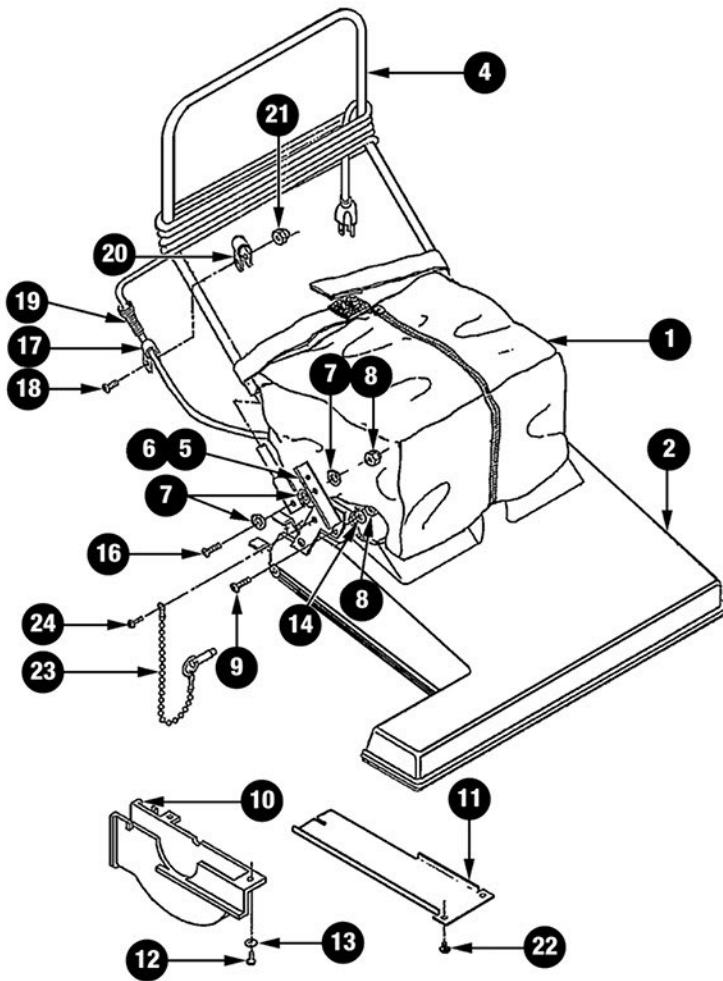

HOUSING/BAG/HANDLE

MOTOR & BRUSH DRIVE

BAG ADAPTOR & BUMPER

ref#	item #	description
HOUSING/BAG/HANDLE		
1	WA1	cloth bag, blue
2	WA77	28" housing, blue, PF2008
2	WA78	24" housing, blue, PF2004
4	WA71	push handle
10	WA90	fan cover
11	WA96	intake cover
14	X8858	flat washer
19	WA70	strain relief
23	WA86	handle pin and chain assembly
MOTOR & BRUSH DRIVE		
1	WA16	switch w/ terminal
5	WA85	60' 16/3 cord
6	WA70	strain relief
11	WA20	motor pulley
12	WA38	115 volt motor
12	WA38-2	220 volt motor
13	WA39	motor clamp bracket
14	X8858	flat washer
17	WA97	motor clamp
18	WA27	fan motor
27	WA5	v-belt
NOT ILLUSTRATED		
	T2095	motor bearing 115 volt motor
	WA45	carbon brush 115 volt motor
BAG ADAPTOR & BUMPER		
1	WA35	flat gasket
3	WA67	bag neck gasket
6	WA80	bag adaptor
7	WA65	paper bag 5pk

*call for pricing and availability of all referenced parts

BRUSH & BODY

CHASSIS

ref#	item #	description
BRUSH & BODY		
2	X8858	flat washer
10	WA93	belt guard
11	7BS001	10 - 24 x 1/2" screw
12	WA14	10 - 24 x 5/8" screw
13	WA23	brush roll bracket
14	WA15	10 - 24 hex nut
15	WA9	24" brush roll only
17	WA22	brush cap
19	WA13	double seal bearing
20	WA32	28" brush shaft
20	WA60	24" brush shaft
21	WA102	8 - 18 x 1 - 1/4" hi-lo screw
22	WA21	brush pulley
23	WA95	dust guard
24	WA92	reinforcing plate
25	WA91	reinforcing plate
26	WA816	24" brush strip
26	WA827	28" brush strip
27	WA807	brush strip holder
29	WA812	burr washer
30	WA814	nylon flat washer
32	WA34	thread guard
33	WA9	24" brush roll assembly
33	WA10	28" brush roll assembly
34	WA5	V belt