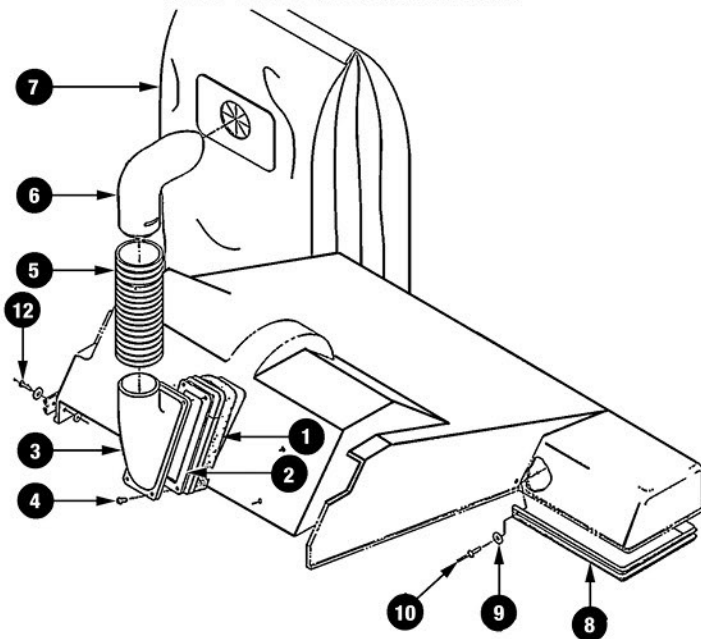

HOUSING/BAG/HANDLE

MOTOR & BRUSH DRIVE

BAG ADAPTOR & BUMPER

ref#	item #	description
HOUSING/BAG/HANDLE		
1	WA1	cloth bag, blue
2	WA77	28" housing, blue, PF2008
2	WA78	24" housing, blue, PF2004
4	WA71	push handle
10	WA90	fan cover
11	WA96	intake cover
14	X8858	flat washer
19	WA70	strain relief
23	WA86	handle pin and chain assembly
MOTOR & BRUSH DRIVE		
1	WA16	switch w/ terminal
5	WA85	60' 16/3 cord
6	WA70	strain relief
11	WA20	motor pulley
12	WA38	115 volt motor
12	WA38-2	220 volt motor
13	WA39	motor clamp bracket
14	X8858	flat washer
17	WA97	motor clamp
18	WA27	fan motor
27	WA5	v-belt
NOT ILLUSTRATED		
	T2095	motor bearing 115 volt motor
	WA45	carbon brush 115 volt motor
BAG ADAPTOR & BUMPER		
1	WA35	flat gasket
3	WA67	bag neck gasket
6	WA80	bag adaptor
7	WA65	paper bag 5pk

*call for pricing and availability of all referenced parts

BRUSH & BODY

CHASSIS

ref#	item #	description
BRUSH & BODY		
2	X8858	flat washer
10	WA93	belt guard
11	7BS001	10 - 24 x 1/2" screw
12	WA14	10 - 24 x 5/8" screw
13	WA23	brush roll bracket
14	WA15	10 - 24 hex nut
15	WA9	24" brush roll only
17	WA22	brush cap
19	WA13	double seal bearing
20	WA32	28" brush shaft
20	WA60	24" brush shaft
21	WA102	8 - 18 x 1 - 1/4" hi-lo screw
22	WA21	brush pulley
23	WA95	dust guard
24	WA92	reinforcing plate
25	WA91	reinforcing plate
26	WA816	24" brush strip
26	WA827	28" brush strip
27	WA807	brush strip holder
29	WA812	burr washer
30	WA814	nylon flat washer
32	WA34	thread guard
33	WA9	24" brush roll assembly
33	WA10	28" brush roll assembly
34	WA5	V belt