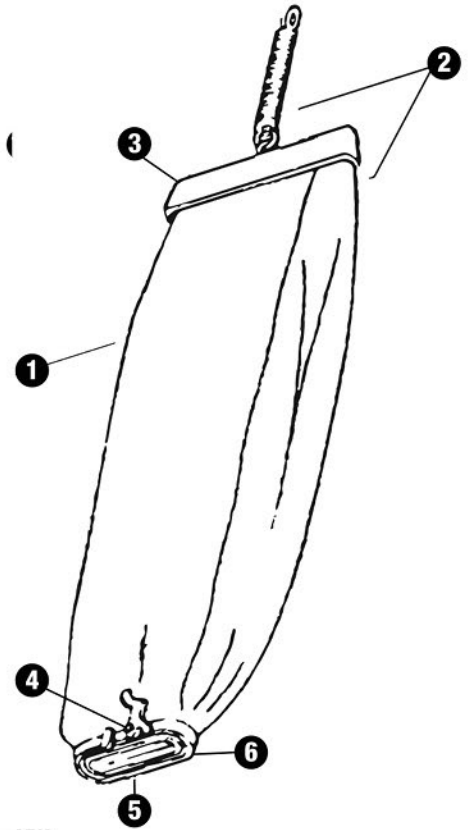

FURNITURE GUARD & BRUSH ROLL

ref#	item #	description
FURNITURE GUARD & BRUSH ROLL		
2	ER214	12" bottom plate
4	ER392	cap, brush roll
5	ER390	brush roll end cap cover
6	ER565	rear wheel
7	ER889	furniture guard
8	ER37	front wheel
9	ER353	front axle upright
10	ER567	rear axle
12	09.111	foam tap for bottom plate
13	ER211	felt washer
14	ER7B	vacuum belts
15	ER217	12" Vibra Groomer II brush strip
16	ER308	axle spring upright
17	ER320	rear wheel washer
18	ER568	rear axle hub cap
20	ER398	bearing retainer
21	ER569	axle clamp
22	ER307	screw rear axle
23	ER395	12" Vibra Groomer II brush roll

*call for pricing and availability of all referenced parts

HANDLE ASSEMBLY

MOTOR

BAG ASSEMBLY

ref#	item #	description
HANDLE ASSEMBLY		
1	ER200	lower handle chrome
2	ER199	upper handle chrome w/grip
3	ER306	upright white grip
4	ER135	handle socket assembly. w/o spring
5	ER198	cord spring
6	ER195	50' 18/3 SJT power cord
8	ER20	handle nut and bolt set
9	59.319	nut
11	ER325	motor screw
12	ER196A	cord hook set, beige