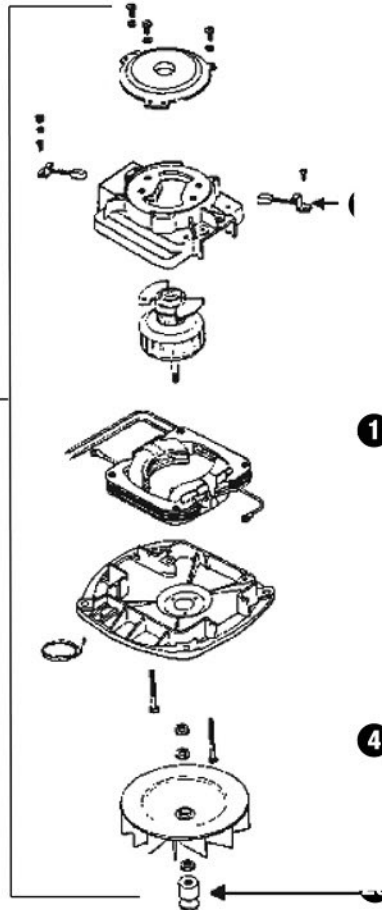

BASE & HOOD

ref#	item #	description
BASE & HOOD		
1	ER885	switch button S659
2	ER2	handle release lever foot pedal
3	ER35	motor mounting gasket
6	ER333	wheel cover
7	ER127	bag adapter retainer spring
8	ER884	switch clip
9	ER514	knob assembly
10	ER883	separator assembly
11	ER886	bushing bracket motor gasket
12	ER3	handle release spring foot pedal
14	ER331	strain relief bushing
16	ER332	front axle screw & clamp assembly
17	ER205	shoulder screw
19	ER679	screw hood
20	ER307	screw rear axle
21	ER325	motor screw
22	ER305	motor mounting screw
23	ER946	switch, plastic step on
25	ER824	hood assembly
26	ER632	7 amp motor
27	ER951	gray base assembly
NOT ILLUSTRATED		
	ER881	hood lens
	ER322	headlight
	M32	headlight, replacement

FURNITURE GUARD & BRUSH ROLL

ref#	item #	description
FURNITURE GUARD & BRUSH ROLL		
2	ER214	12" bottom plate
4	ER392	cap, brush roll
5	ER390	brush roll end cap cover
6	ER565	rear wheel
7	ER889	furniture guard
8	ER37	front wheel
9	ER353	front axle upright
10	ER567	rear axle
12	09.111	foam tap for bottom plate
13	ER211	felt washer
14	ER7B	vacuum belts
15	ER217	12" Vibra Groomer II brush strip
16	ER308	axle spring upright
17	ER320	rear wheel washer
18	ER568	rear axle hub cap
20	ER398	bearing retainer
21	ER569	axle clamp
22	ER307	screw rear axle
23	ER395	12" Vibra Groomer II brush roll

*call for pricing and availability of all referenced parts

HANDLE ASSEMBLY

MOTOR

BAG ASSEMBLY

ref#	item #	description
HANDLE ASSEMBLY		
1	ER200	lower handle chrome
2	ER199	upper handle chrome w/grip
3	ER306	upright white grip
4	ER135	handle socket assembly. w/o spring
5	ER198	cord spring
6	ER195	50' 18/3 SJT power cord
8	ER20	handle nut and bolt set
9	59.319	nut
11	ER325	motor screw
12	ER196A	cord hook set, beige

ref#	item #	description
MOTOR		
1	ER632	7 amp, 1 speed motor
17	ER623	motor brush assembly
20	ER202	motor pulley, long
BAG ASSEMBLY		
1	G825	Vacuicide cloth bag
2	W2363	heavy-duty cloth bag slide and spring
5	ER213	gasket - bag adapter