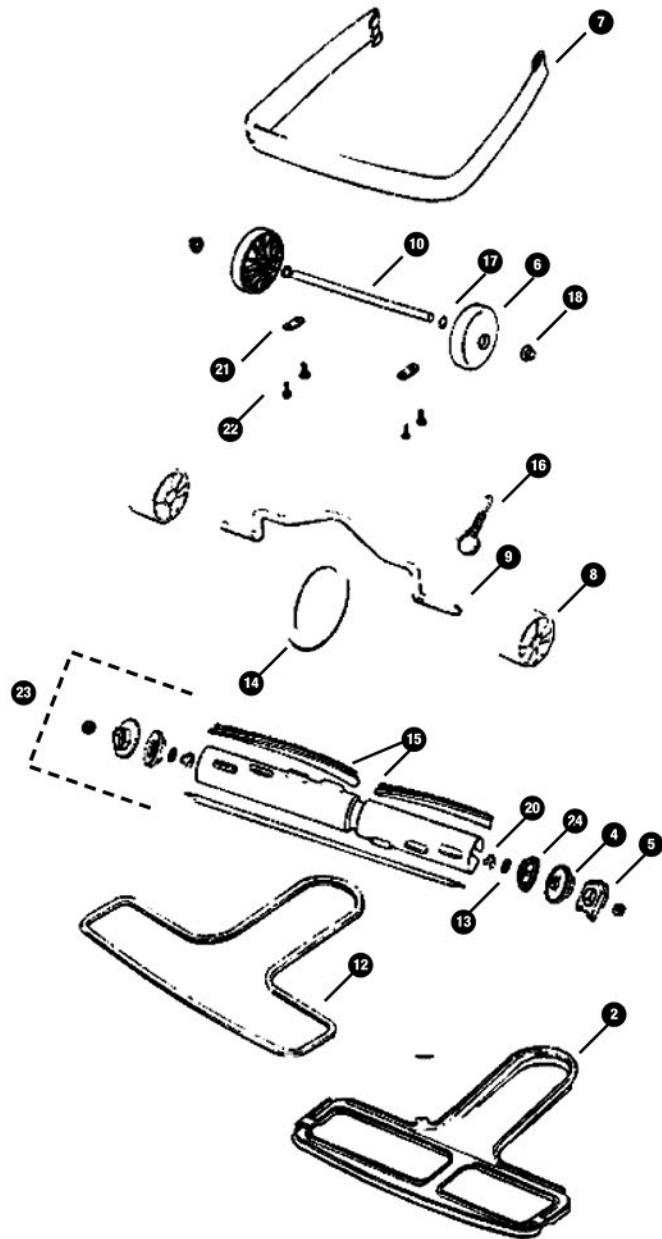

BASE & HOOD

ref#	item #	description
BASE & HOOD		
1	ER885	switch button S659
2	ER2	handle release lever foot pedal
3	ER35	motor mounting gasket
6	ER333	wheel cover
7	ER127	bag adapter retainer spring
8	ER884	switch clip
9	ER514	knob assembly
10	ER883	separator assembly
11	ER886	bushing bracket motor gasket
12	ER3	handle release spring foot pedal
14	ER331	strain relief bushing
16	ER332	front axle screw & clamp assembly
17	ER205	shoulder screw
19	ER679	screw hood
20	ER307	screw rear axle
21	ER325	motor screw
22	ER305	motor mounting screw
23	ER946	switch, plastic step on
25	ER824	hood assembly
26	ER632	7 amp motor
27	ER951	gray base assembly
NOT ILLUSTRATED		
	ER881	hood lens
	ER322	headlight
	M32	headlight, replacement

FURNITURE GUARD & BRUSH ROLL

ref#	item #	description
FURNITURE GUARD & BRUSH ROLL		
2	ER214	12" bottom plate
4	ER392	cap, brush roll
5	ER390	brush roll end cap cover
6	ER565	rear wheel
7	ER889	furniture guard
8	ER37	front wheel
9	ER353	front axle upright
10	ER567	rear axle
12	09.111	foam tap for bottom plate
13	ER211	felt washer
14	ER7B	vacuum belts
15	ER217	12" Vibra Groomer II brush strip
16	ER308	axle spring upright
17	ER320	rear wheel washer
18	ER568	rear axle hub cap
20	ER398	bearing retainer
21	ER569	axle clamp
22	ER307	screw rear axle
23	ER395	12" Vibra Groomer II brush roll

*call for pricing and availability of all referenced parts

HANDLE ASSEMBLY

MOTOR

BAG ASSEMBLY

ref#	item #	description
HANDLE ASSEMBLY		
1	ER200	lower handle chrome
2	ER199	upper handle chrome w/grip
3	ER306	upright white grip
4	ER135	handle socket assembly. w/o spring
5	ER198	cord spring
6	ER195	50' 18/3 SJT power cord
8	ER20	handle nut and bolt set
9	59.319	nut
11	ER325	motor screw
12	ER196A	cord hook set, beige

ref#	item #	description
MOTOR		
1	ER632	7 amp, 1 speed motor
17	ER623	motor brush assembly
20	ER202	motor pulley, long
BAG ASSEMBLY		
1	G825	Vacuicide cloth bag
2	W2363	heavy-duty cloth bag slide and spring
5	ER213	gasket - bag adapter