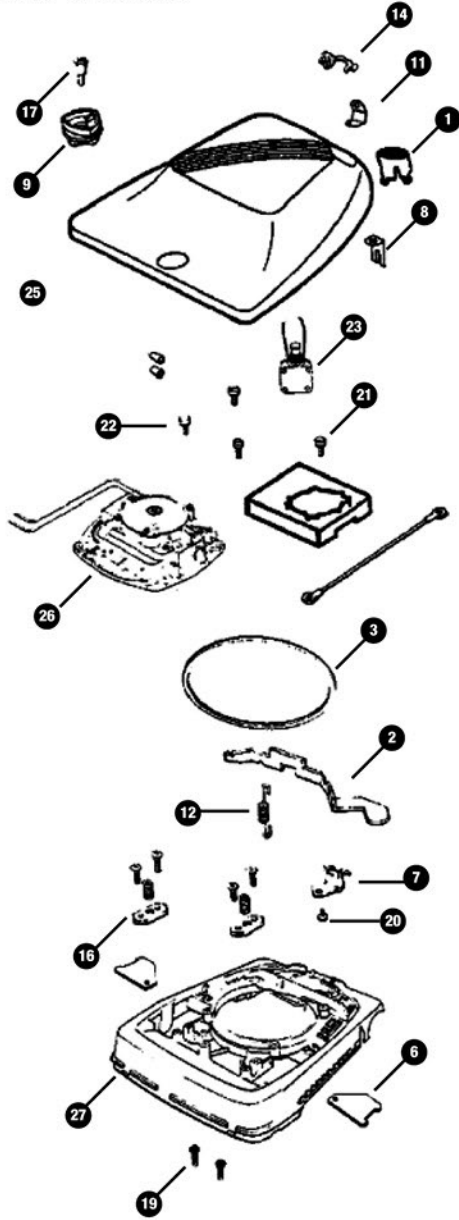

BASE & HOOD

ref#	item #	description
BASE & HOOD		
1	ER885	switch button S659
2	ER2	handle release lever foot pedal
3	ER35	motor mounting gasket
6	ER333	wheel cover
7	ER127	bag adapter retainer spring
8	ER884	switch clip
9	ER514	knob assembly
10	ER883	separator assembly
11	ER886	bushing bracket motor gasket
12	ER3	handle release spring foot pedal
14	ER331	strain relief bushing
16	ER332	front axle screw & clamp assembly
17	ER205	shoulder screw
19	ER679	screw hood
20	ER307	screw rear axle
21	ER325	motor screw
22	ER305	motor mounting screw
23	ER946	switch, plastic step on
25	ER824	hood assembly
26	ER632	7 amp motor
27	ER951	gray base assembly
NOT ILLUSTRATED		
	ER881	hood lens
	ER322	headlight
	M32	headlight, replacement

FURNITURE GUARD & BRUSH ROLL

ref#	item #	description
FURNITURE GUARD & BRUSH ROLL		
2	ER214	12" bottom plate
4	ER392	cap, brush roll
5	ER390	brush roll end cap cover
6	ER565	rear wheel
7	ER889	furniture guard
8	ER37	front wheel
9	ER353	front axle upright
10	ER567	rear axle
12	09.111	foam tap for bottom plate
13	ER211	felt washer
14	ER7B	vacuum belts
15	ER217	12" Vibra Groomer II brush strip
16	ER308	axle spring upright
17	ER320	rear wheel washer
18	ER568	rear axle hub cap
20	ER398	bearing retainer
21	ER569	axle clamp
22	ER307	screw rear axle
23	ER395	12" Vibra Groomer II brush roll

*call for pricing and availability of all referenced parts

HANDLE ASSEMBLY

MOTOR

BAG ASSEMBLY

ref#	item #	description
HANDLE ASSEMBLY		
1	ER200	lower handle chrome
2	ER199	upper handle chrome w/grip
3	ER306	upright white grip
4	ER135	handle socket assembly. w/o spring
5	ER198	cord spring
6	ER195	50' 18/3 SJT power cord
8	ER20	handle nut and bolt set
9	59.319	nut
11	ER325	motor screw
12	ER196A	cord hook set, beige

ref#	item #	description
MOTOR		
1	ER632	7 amp, 1 speed motor
17	ER623	motor brush assembly
20	ER202	motor pulley, long
BAG ASSEMBLY		
1	G825	Vacuicide cloth bag
2	W2363	heavy-duty cloth bag slide and spring
5	ER213	gasket - bag adapter