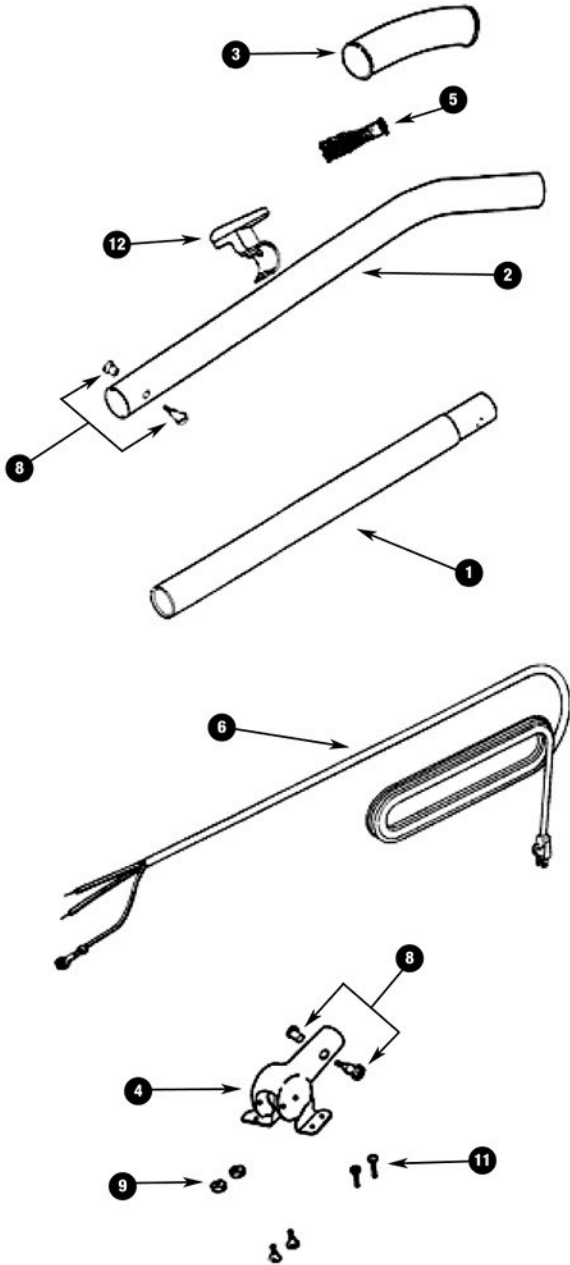

BASE & HOOD

ref#	item #	description
BASE & HOOD		
1	ER885	switch button S659
2	ER2	handle release lever foot pedal
3	ER35	motor mounting gasket
6	ER333	wheel cover
7	ER127	bag adapter retainer spring
8	ER884	switch clip
9	ER514	knob assembly
10	ER883	separator assembly
11	ER886	bushing bracket motor gasket
12	ER3	handle release spring foot pedal
14	ER331	strain relief bushing
16	ER332	front axle screw & clamp assembly
17	ER205	shoulder screw
19	ER679	screw hood
20	ER307	screw rear axle
21	ER325	motor screw
22	ER305	motor mounting screw
23	ER946	switch, plastic step on
25	ER824	hood assembly
26	ER632	7 amp motor
27	ER951	gray base assembly
NOT ILLUSTRATED		
	ER881	hood lens
	ER322	headlight
	M32	headlight, replacement

FURNITURE GUARD & BRUSH ROLL

ref#	item #	description
FURNITURE GUARD & BRUSH ROLL		
2	ER214	12" bottom plate
4	ER392	cap, brush roll
5	ER390	brush roll end cap cover
6	ER565	rear wheel
7	ER889	furniture guard
8	ER37	front wheel
9	ER353	front axle upright
10	ER567	rear axle
12	09.111	foam tap for bottom plate
13	ER211	felt washer
14	ER7B	vacuum belts
15	ER217	12" Vibra Groomer II brush strip
16	ER308	axle spring upright
17	ER320	rear wheel washer
18	ER568	rear axle hub cap
20	ER398	bearing retainer
21	ER569	axle clamp
22	ER307	screw rear axle
23	ER395	12" Vibra Groomer II brush roll

*call for pricing and availability of all referenced parts

HANDLE ASSEMBLY

MOTOR

BAG ASSEMBLY

ref#	item #	description
HANDLE ASSEMBLY		
1	ER200	lower handle chrome
2	ER199	upper handle chrome w/grip
3	ER306	upright white grip
4	ER135	handle socket assembly. w/o spring
5	ER198	cord spring
6	ER195	50' 18/3 SJT power cord
8	ER20	handle nut and bolt set
9	59.319	nut
11	ER325	motor screw
12	ER196A	cord hook set, beige

ref#	item #	description
MOTOR		
1	ER632	7 amp, 1 speed motor
17	ER623	motor brush assembly
20	ER202	motor pulley, long
BAG ASSEMBLY		
1	G825	Vacuicide cloth bag
2	W2363	heavy-duty cloth bag slide and spring
5	ER213	gasket - bag adapter