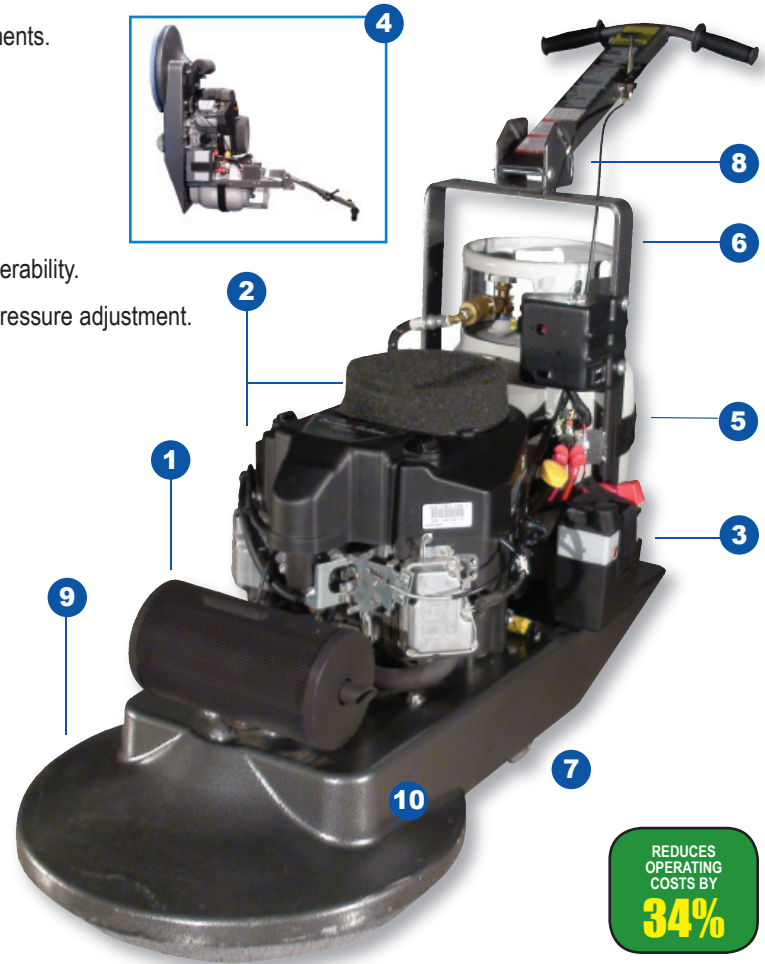

We help you shine.™

- On your mark.
- Get set.
- Go!

PE400BU

UHS PROPANE BURNISHERS.

PE400BU

UHS PROPANE BURNISHERS

Featuring an 18 HP 603 cc engine from: **Kawasaki**
Engines

- 1 Catalytic muffler exceeds EPA and CARB minimum requirements.
- 2 Easy access filters for simple cleaning.
- 3 Easy access battery and oil reservoir for quick maintenance.
- 4 Rok-Bak™ action allows for quick and easy pad change.
- 5 Quick release cylinder strap for fast tank change.
- 6 Triple anchor welded handle support for long lasting maneuverability.
- 7 Soft tread adjustable wheels for smooth operation and pad pressure adjustment.
- 8 Adjustable ergonomic handle for improved operator comfort.
- 9 "Hot @ 4 o'clock" setup for true and straight operation.
- 10 American made aluminum castings and sealed AGM battery.

34% more fuel efficient

than the other national brands.

Reduces operating costs.

40% fewer oil changes

than the other national brands.

Reduces maintenance costs.

shine on.

Dimensions and Performance Specifications

Model	Performance	Pad Size	Pad Speed	Noise Level	Width	Length	Weight
21 in. (53 cm)	25,000 ft ² /hr. (2300 m ² /hr.)	21 in. (53 cm)	2000 rpm	< 89 db(A)	22.8 in. (58 cm)	48 in. (122 cm)	187 lb. (85 kg)
28 in. (71 cm)	34,000 ft ² /hr. (3160 m ² /hr.)	28 in. (71 cm)	1700 rpm	< 89 db(A)	32.5 in. (83 cm)	64.2 in. (163 cm)	200 lb. (91 kg)