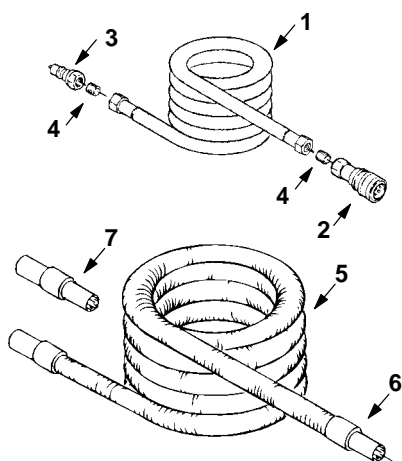

OPTIONAL ACCESSORIES ACCESORIOS OPCIONALES

HOSES MANGUERAS

REF	PART #	DESCRIPTION	QTY.
▽1.	160185	HOSE, SOLUTION 15'	1
	160186	HOSE, SOLUTION 25'	1
▲2.	150913	COUPLER, QUICK SER. 60	1
▲3.	150933	PLUG, QUICK COUPLER	1
▲4.	150615	NIPPLE	2
▽5.	160400	HOSE, VACUUM 15'	1
	160401	HOSE, VACUUM 25'	1
▲6.	160430	CUFF, HOSE 1-1/2"	2
7.	160451	CONNECTOR, VAC HOSE 1 1/2"	1
N/S	700141	BLEEDER HOSE	1

▽ Assembly

▲ Included in Assembly