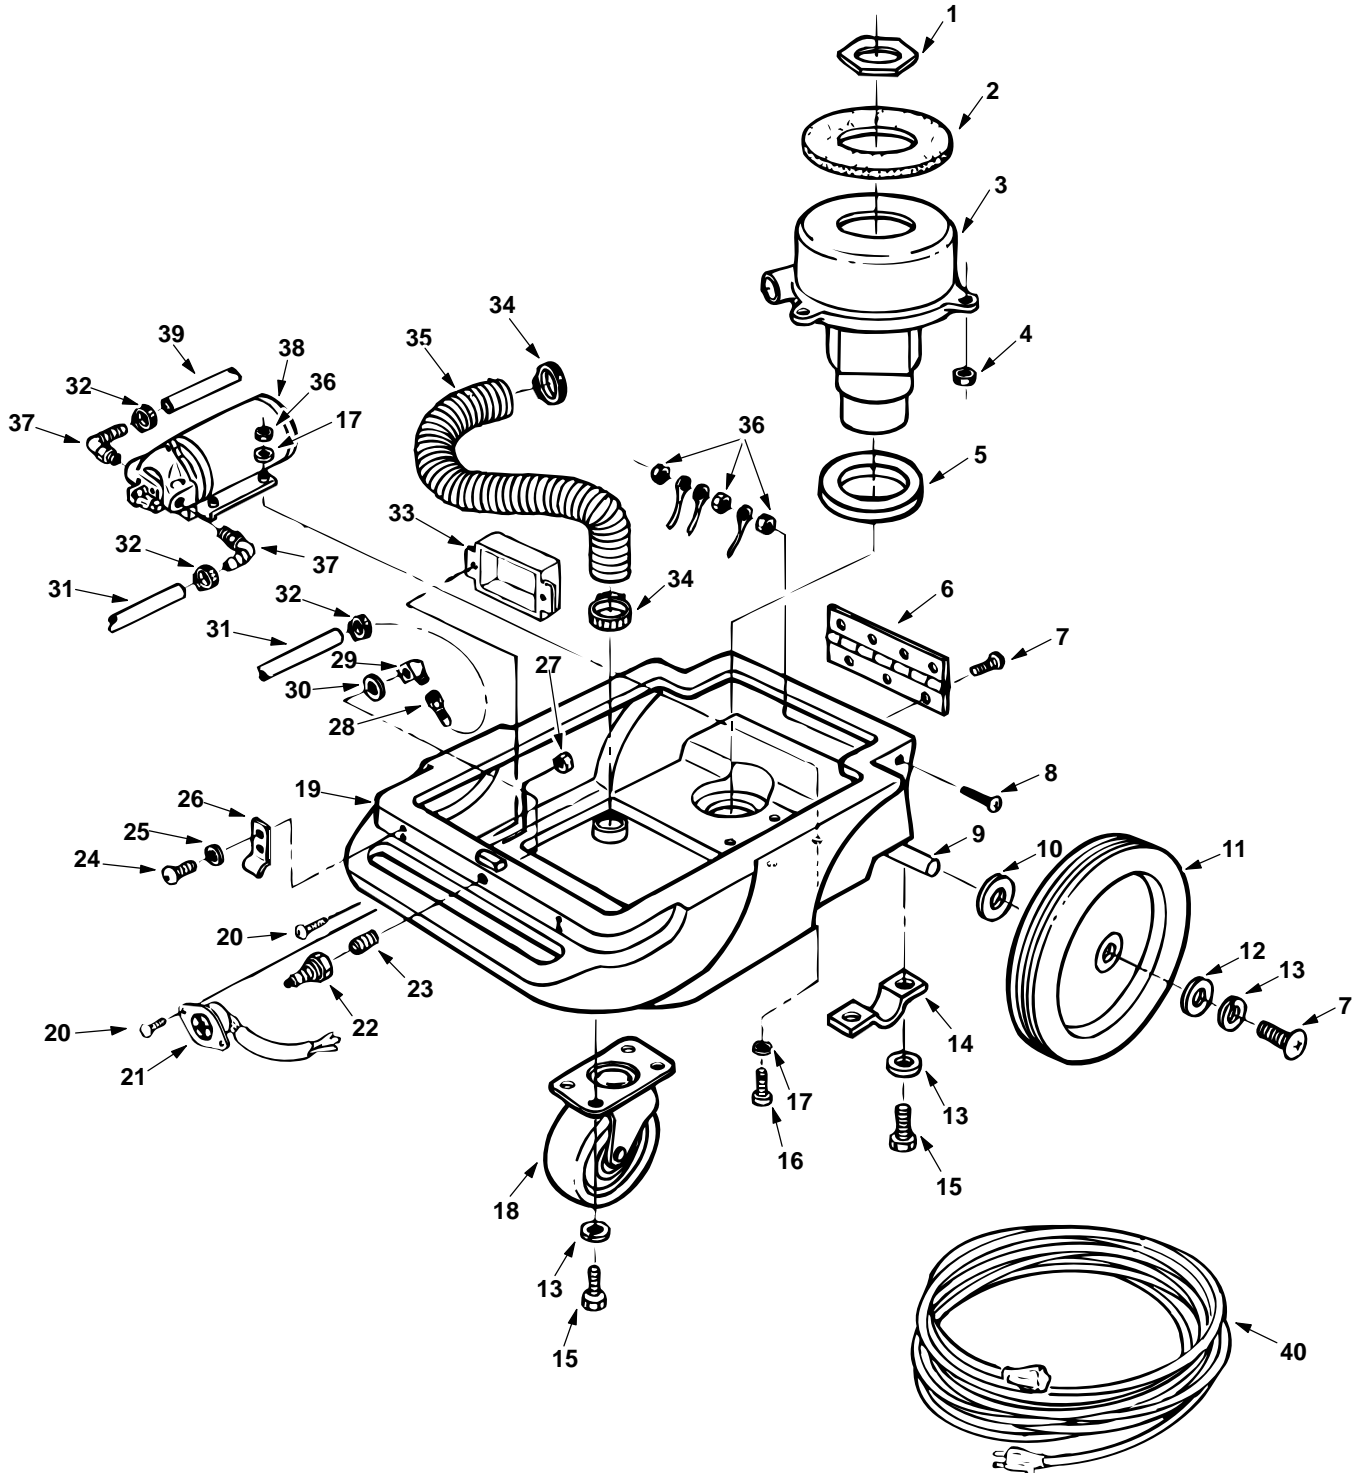

LOWER HOUSING PARTS
PIEZAS DE LA CAJA INFERIOR

**LOWER HOUSING PARTS LIST
LISTA DE PIEZAS DE LA CAJA INFERIOR**

REF	PART #	DESCRIPTION	QTY.
1.	210240	NUT, FLANGED	1
2.	100038	GASKET	1
3.	130996	MOTOR, VAC 5.7/3 STG (120V)	1
	602741	-CARBON BRUSH (2/Pk)	2
	130998	MOTOR, VAC 5.7/3 STG (230V)	1
	190164	-CARBON BRUSH (2/Pk)	2
4.	140501	NUT, LOCK	3
5.	100118	GASKET	1
6.	230390	HINGE	1
7.	140885	SCREW, 1/4-20X1/2	9
8.	140804	SCREW, 10-24X1	1
9.	230907	AXLE	1
10.	140008	WASHER, FLAT	4
11.	103009	WHEEL	2
12.	140008	WASHER, FLAT	2
13.	140016	WASHER, LOCK	14
14.	230746	BRACKET, AXLE OFFSET	2
15.	140259	SCREW, 1/4-20X5/8	12
16.	140899	SCREW, 10-24X1 1/4	4
17.	140011	WASHER, FLAT	8
18.	103065	CASTER, SWIVEL 4"	2
19.	607684	CHASSIS, TEAL	1

REF	PART #	DESCRIPTION	QTY.
20.	140831	SCREW, 6-32X5/8	4
21.	130608	RECEPTACLE, TWIST LOCK (120V)	1
	130609	RECEPTACLE, TWIST LOCK (230V)	1
22.	150933	PLUG, QUICK COUPLER	1
23.	150615	NIPPLE	1
24.	140801	SCREW, 8-32X3/8	8
25.	140023	WASHER, LOCK	8
26.	140932	LATCH, HOOD	2
27.	28675	NUT, NYLOCK	2
28.	150511	HOSE BARB	1
29.	150406	ELBOW	1
30.	140058	WASHER, WAND	1
31.	160207	HOSE, 3/8" LP GRAY	1.5 ft
32.	140310	CLAMP	4
33.	130696	COVER, TWIST LOCK	1
34.	140308	CLAMP	2
35.	160629	HOSE, 2"X24"	1
36.	140519	NUT, KEP	3
37.	150412	ELBOW	2
38.	180108	PUMP, 100 PSI (120V)	1
	180109	PUMP, 100 PSI (230V)	1
39.	160207	HOSE, 3/8" LP GRAY	1.8 ft
40.	130694	CORD, EXT 14/3X25' (120V)	1

**PUMP PARTS LIST
LISTA DE PIEZAS DE LA BOMBA**