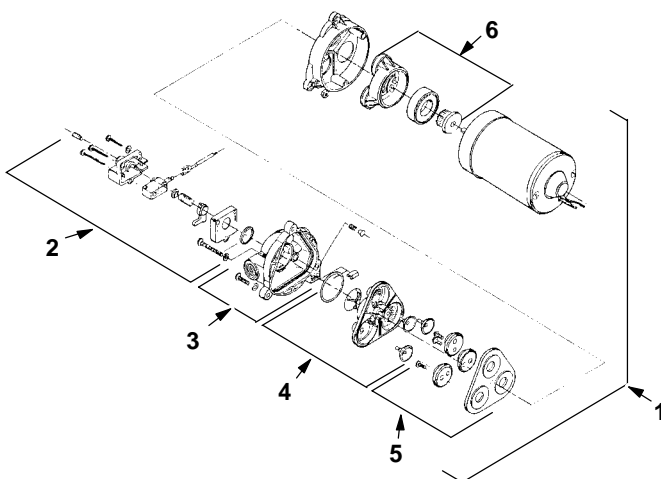

**LOWER HOUSING PARTS LIST
LISTA DE PIEZAS DE LA CAJA INFERIOR**

REF	PART #	DESCRIPTION	QTY.
1.	210240	NUT, FLANGED	1
2.	100038	GASKET	1
3.	130996	MOTOR, VAC 5.7/3 STG (120V)	1
	602741	-CARBON BRUSH (2/Pk)	2
	130998	MOTOR, VAC 5.7/3 STG (230V)	1
	190164	-CARBON BRUSH (2/Pk)	2
4.	140501	NUT, LOCK	3
5.	100118	GASKET	1
6.	230390	HINGE	1
7.	140885	SCREW, 1/4-20X1/2	9
8.	140804	SCREW, 10-24X1	1
9.	230907	AXLE	1
10.	140008	WASHER, FLAT	4
11.	103009	WHEEL	2
12.	140008	WASHER, FLAT	2
13.	140016	WASHER, LOCK	14
14.	230746	BRACKET, AXLE OFFSET	2
15.	140259	SCREW, 1/4-20X5/8	12
16.	140899	SCREW, 10-24X1 1/4	4
17.	140011	WASHER, FLAT	8
18.	103065	CASTER, SWIVEL 4"	2
19.	607684	CHASSIS, TEAL	1

REF	PART #	DESCRIPTION	QTY.
20.	140831	SCREW, 6-32X5/8	4
21.	130608	RECEPTACLE, TWIST LOCK (120V)	1
	130609	RECEPTACLE, TWIST LOCK (230V)	1
22.	150933	PLUG, QUICK COUPLER	1
23.	150615	NIPPLE	1
24.	140801	SCREW, 8-32X3/8	8
25.	140023	WASHER, LOCK	8
26.	140932	LATCH, HOOD	2
27.	28675	NUT, NYLOCK	2
28.	150511	HOSE BARB	1
29.	150406	ELBOW	1
30.	140058	WASHER, WAND	1
31.	160207	HOSE, 3/8" LP GRAY	1.5 ft
32.	140310	CLAMP	4
33.	130696	COVER, TWIST LOCK	1
34.	140308	CLAMP	2
35.	160629	HOSE, 2"X24"	1
36.	140519	NUT, KEP	3
37.	150412	ELBOW	2
38.	180108	PUMP, 100 PSI (120V)	1
	180109	PUMP, 100 PSI (230V)	1
39.	160207	HOSE, 3/8" LP GRAY	1.8 ft
40.	130694	CORD, EXT 14/3X25' (120V)	1

**PUMP PARTS LIST
LISTA DE PIEZAS DE LA BOMBA**

REF	PART #	DESCRIPTION	QTY.
▽1.	180103	PUMP, 100 PSI (COMPLETE)	1
▲2.	190129	KIT, PRESSURE SWITCH	1
	190172	KIT, PRESSURE SWITCH (VITON)	1
	190134	KIT, DIAPHRAGM ONLY	1
▲3.	190128	KIT, UPPER HOUSING	1
	190124	KIT, CHECK VALVE ONLY	1
▲4.	190171	KIT, VALVE (VITON)	1
▲5.	190131	KIT, SERVICE	1
▲6.	190130	KIT, LOWER PUMP HOUSING	1

- ▽ Assembly
- ▲ Included in Assembly