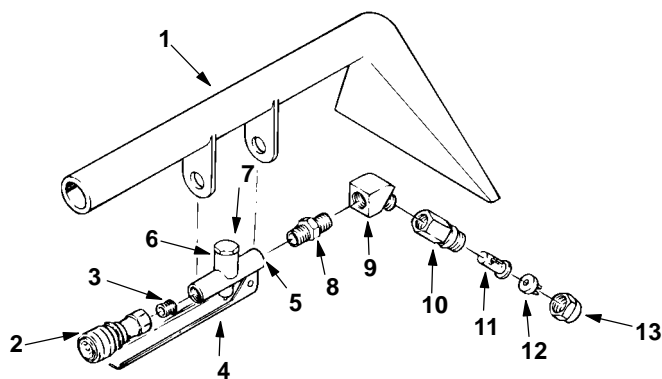

## HOSES MANGUERAS

REF	PART #	DESCRIPTION	QTY.
▽1.	160185	HOSE, SOLUTION 15'	1
	160186	HOSE, SOLUTION 25'	1
▲2.	150913	COUPLER, QUICK SER. 60	1
▲3.	150933	PLUG, QUICK COUPLER	1
▲4.	150615	NIPPLE	2
▽5.	160400	HOSE, VACUUM 15'	1
	160401	HOSE, VACUUM 25'	1
▲6.	160430	CUFF, HOSE 1-1/2"	2
7.	160451	CONNECTOR, VAC HOSE 1 1/2"	1
N/S	700141	BLEEDER HOSE	1

## 5" HAND TOOL ACCESORIO DE MANO DE 12.7 CM

REF	PART #	DESCRIPTION	QTY.
	200505	TOOL, HAND 5" (COMPLETE)	1
1.	200431.BK	TOOL, HAND	1
2.	150913	COUPLER, QUICK, SER. 60	1
3.	150615	NIPPLE, CLOSE	1
4.	200905	LEVER, K-VALVE W/PIN	1
5.	210210	VALVE, FLOW CONTROL	1
6.	190600	VALVE PIN & SPRING (NOT SHOWN)	1
7.	210148	CAP, HEX, VALVE	1
8.	150606	NIPPLE, HEX 1/4"	1
9.	150403	ELBOW, ST 1/4" 45°	1
10.	200992	BODY, SPRAY 1/4"F	1
11.	200996	SCREEN, SPRAY BODY	1
12.	200965	TIP, BRASS #8002	1
13.	200994	CAP, SPRAY BODY	1