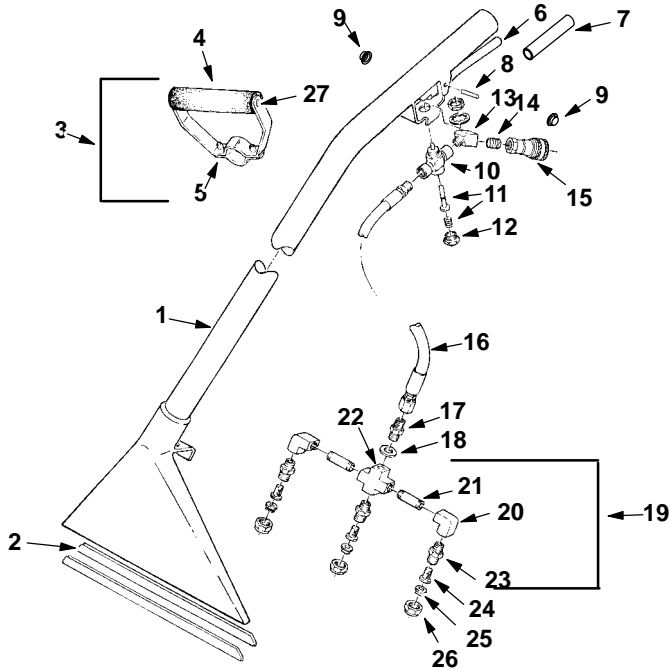

**FLOOR TOOL
ACCESORIO PARA PISOS**

REF	PART #	DESCRIPTION	QTY.
	600048	TOOL, FLOOR 13" (COMPLETE)	1
1.	200403.BK	TOOL, FLOOR	1
2.	200939	SHOES, FLOOR TOOL	2
∇3.	200927	GRIP, ADJUSTABLE COMPLETE	1
▲4.	200910	FOAM, GRIP	1
▲5.	140210	SCREW, 1/4X3/4	2
6.	200902	HANDLE	1
7.	200809	SLEEVE, HANDLE	1
8.	140605	PIN, HANDLE	1
9.	140520	NUT, PUSH	2
∇10.	210150	VALVE, FLOW CONTROL	1
▲11.	190603	KIT, VALVE PIN & SPRING	1
▲12.	210148	CAP, HEX, VALVE	1
13.	150403	ELBOW, 1/4-45°	1
14.	150615	NIPPLE, CLOSE 1/4	1
15.	150913	COUPLER, QUICK SER. 60	1
16.	160170	WAND, HOSE ASSEMBLY	1
17.	160606	NIPPLE	1
18.	140058	WASHER	1
∇19.	700062	ASM., SPRAY BAR	1
▲20.	150401	ELBOW, 90° 1/4FX1/4F	2
▲21.	150600	NIPPLE	2
▲22.	150700	CROSS	1
▲23.	200993	SPRAY BODY	3
24.	200996	SCREEN, SPRAY BODY	3
25.	200964	TIP, SPRAY	3
26.	200994	CAP, SPRAY BODY	3
27.	140834	SCREW, 1/4-20 X 5/8	2

∇ Assembly

▲ Included in Assembly