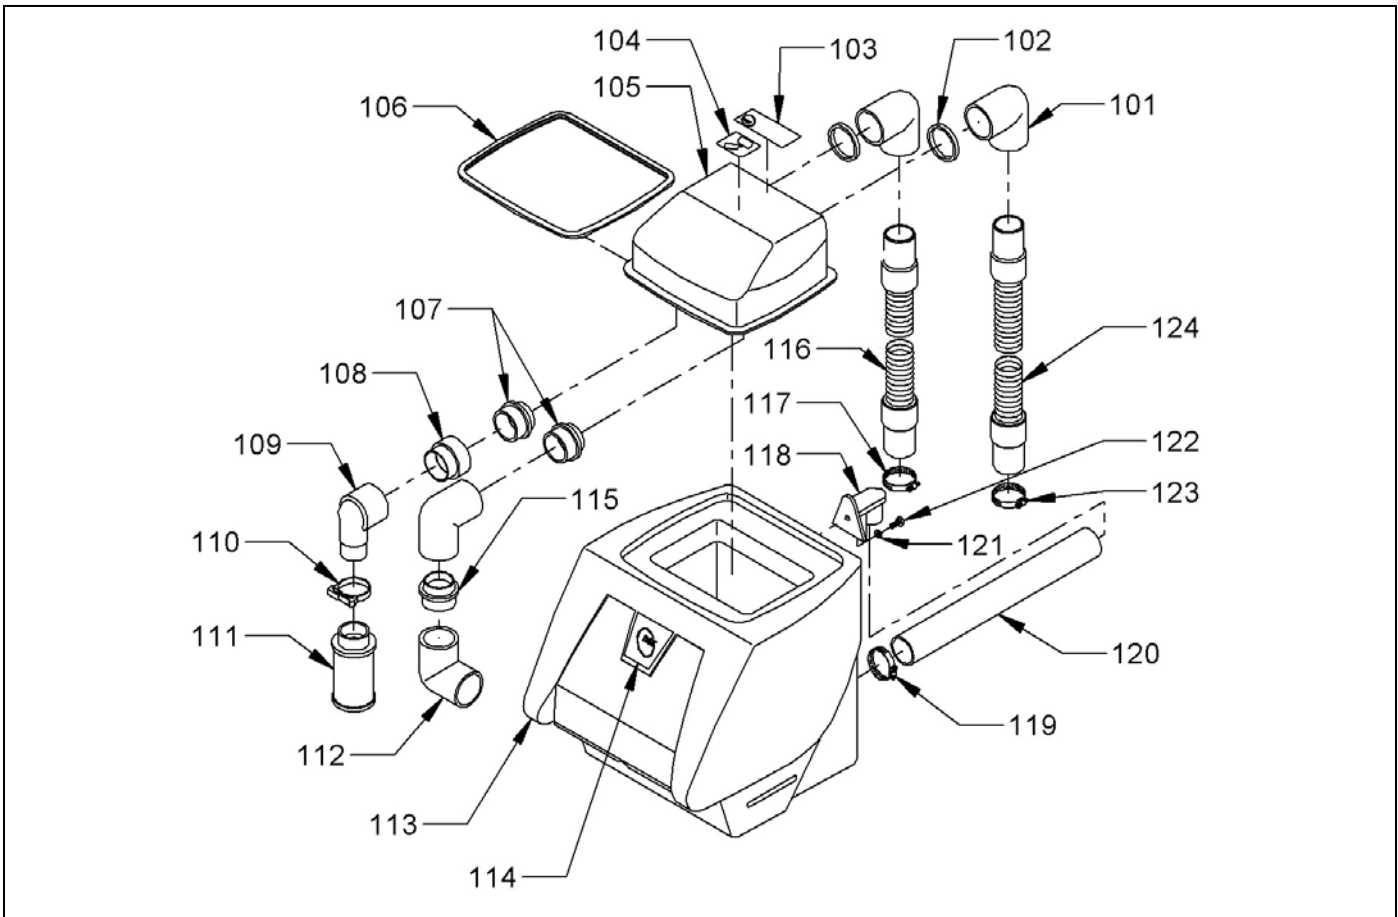

PARTS LIST
STALLION 818 SC

DOME ASSEMBLY

<u>ITEM</u>	<u>PART NO.</u>	<u>DESCRIPTION</u>	<u>QTY.</u>
101	4898181	90° ELBOW	2
102	3890401	DRAIN VALVE GASKET	2
103	4898711	IDENTIFIER DECAL - STALLION 818 SC	1
104	4892781	DEFOAMER LABEL - STALLION LABEL KIT	1
105	4894351	DOME	1
106	4890121	DOME GASKET	1
107	4890911	ADAPTOR - 1 1/2 MPT X 1 1/2 MSL	2
108	4894571	1 1/2" MALE ADAPTER	1
109	4894802	90° HOSE BARB	1
110	4894081	CLAMP - HOSE - 1.593"- 1.812"	1
111	2391541	FLOAT SCREEN ASSEMBLY	1
112	4890891	ELBOW 1.5 FSL X 1.5 FT	1
113	4898809	RECOVERY TANK	1
114	4892691	NSS LOGO DECAL FRONT FACING	1
115	4890911	ADAPTOR - 1 1/2 MPT X 1 1/2 MSL	1
116	4894611	HOSE - VAC	1
117	4892671	HOSE CLAMP - 1 1/16" TO 2"	1
118	4890033	DRAIN HOSE PLUG	1
119	4892671	HOSE CLAMP - 1 1/16" TO 2"	1
120	4992611	DRAIN HOSE 15"	1
121	9120880	1/4 SPLIT LOCK WASHER - PACK OF 10	1
122	9121210	1/4-20 X 5/8 HEX BOLT - PACK OF 10	1
123	4892671	HOSE CLAMP - 1 1/16" TO 2"	1
124	4894651	HOSE - VAC NOZZLE	1