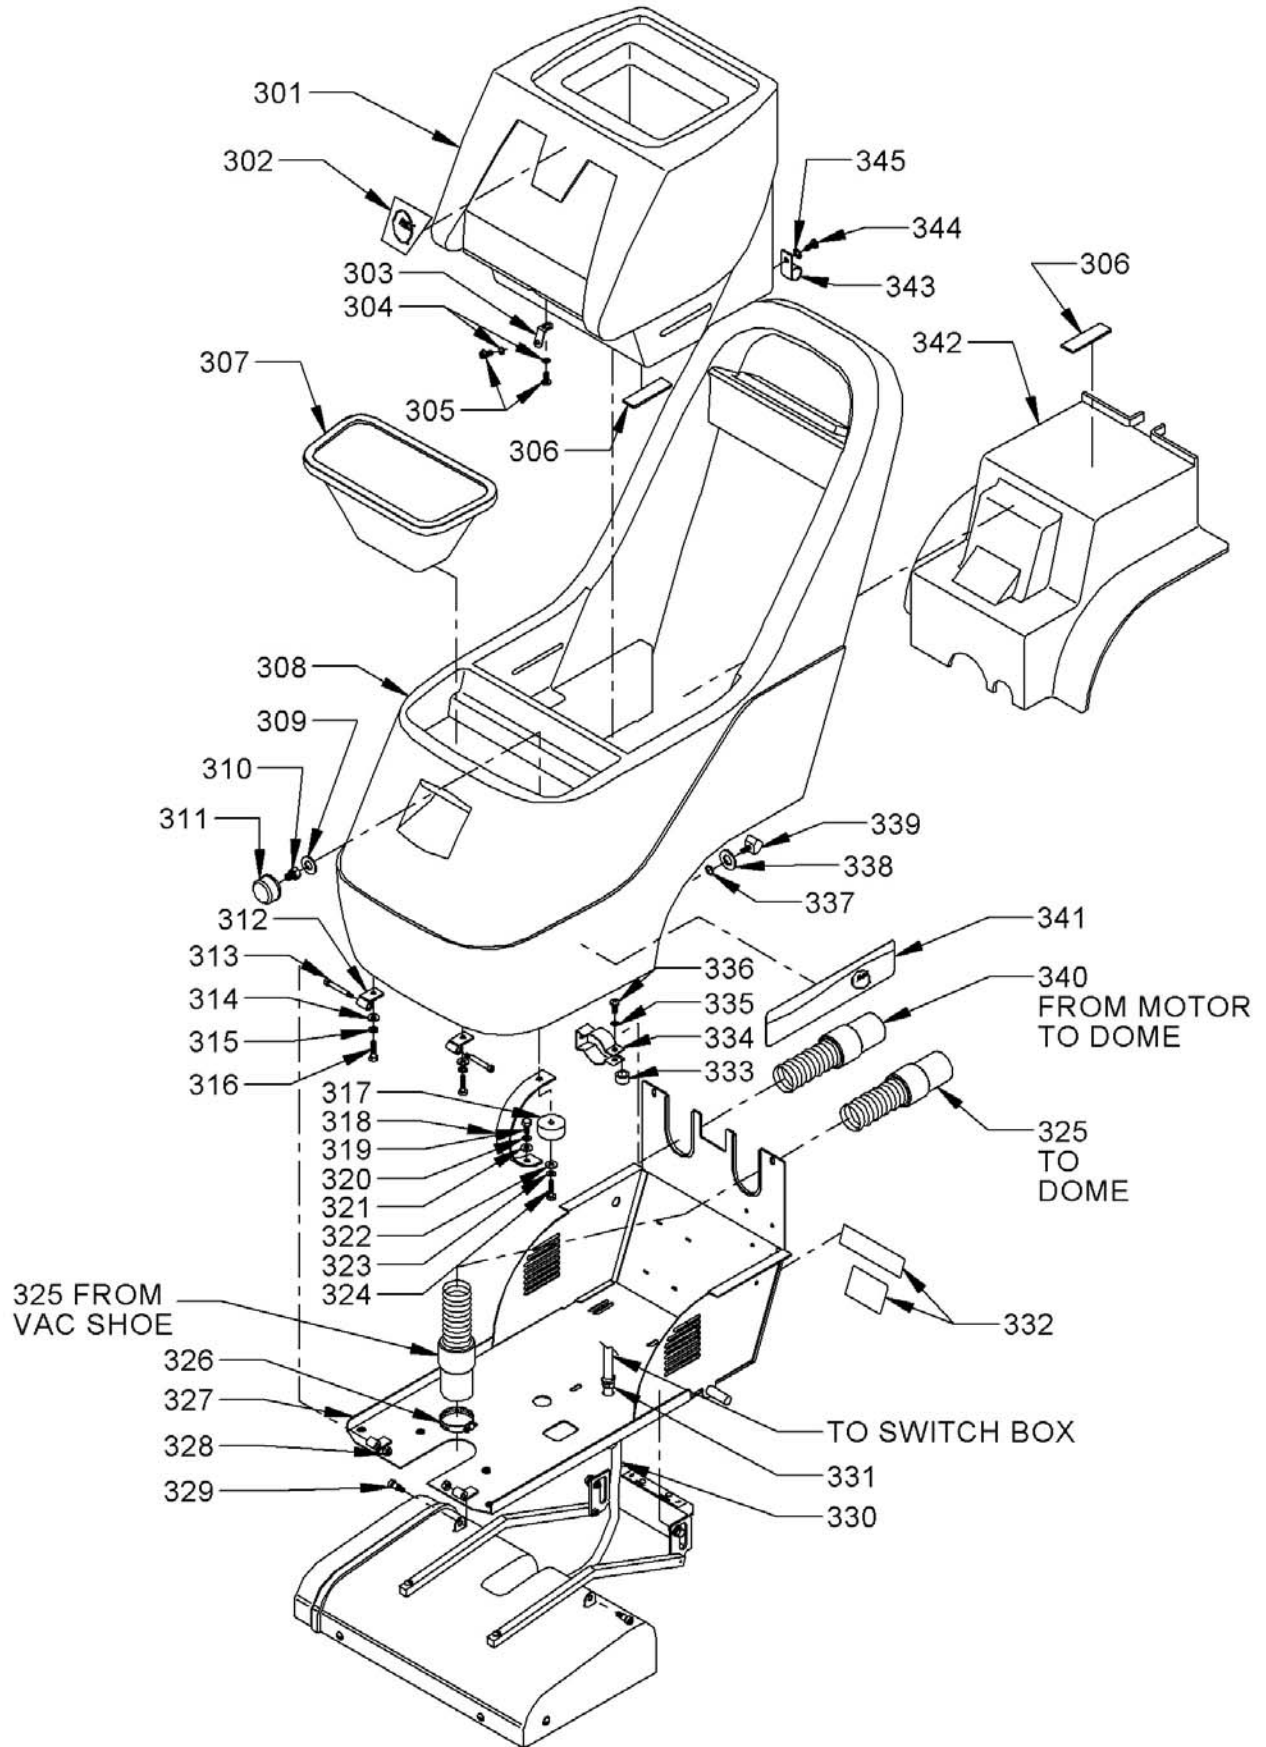

RECOVERY / SOLUTION TANK ASSEMBLY

ITEM	PART NO.	DESCRIPTION	QTY
301	4898809	RECOVERY TANK	1
302	4892691	NSS LOGO DECAL FRONT FACING	1
303	4894733	BRACKET - RECOVERY TANK HOLD DOWN	1
304	9120970	1/4 EXTERNAL STAR LOCK WASHER - PK OF 10	2
305	9121040	1/4-20 X 5/8 ROUND HEAD PHILLIPS MACHINE SCREW - PK OF 5	2
306	9997550	VELCRO HOOK	3"
	9997560	VELCRO LOOP	3"
307	4890209	FILTER SCREEN ASSEMBLY - INCLUDES:	1
	4891311	FILTER SCREEN BAG	1
307A	4891321	BAG RING	1
308	4890011	SOLUTION TANK	1
309	9122465	.156 I.D. X .813 O.D. X .027/.030 THICK FLAT WASHER - PK OF 2	1
310	4890211	BUSHING - BRASS 1/4F- 3/8 M-NPT	1
311	4890191	FILTER	1
312	4894213	TANK HINGE	2
313	9121047	1/4 DIAMETER X 1 1/2 LONG SOC. HEAD SHDR BOLT (10-24) – PK10	2
314	9120930	9/32 I.D. X 5/8 O.D. X .051/.080 THICK FLAT WASHER (1/4) - PK OF 10	2
315	9120880	1/4 SPLIT LOCK WASHER - PK OF 10	2
316	9121250	1/4-20 X 3/4 HEX BOLT - PK OF 10	2
317	4894461	RUBBER STOP	2
318	4894541	TANK SUPPORT STRAP	1
319	9121210	1/4-20 X 5/8 HEX BOLT - PK OF 10	1
320	9120880	1/4 SPLIT LOCK WASHER - PK OF 10	1
321	9120930	9/32 I.D. X 5/8 O.D. X .051/.080 THICK FLAT WASHER (1/4) - PK OF 10	1
322	9120930	9/32 I.D. X 5/8 O.D. X .051/.080 THICK FLAT WASHER (1/4) - PK OF 10	1
323	9120880	1/4 SPLIT LOCK WASHER - PK OF 10	2
324	9121270	1/4-20 X 1 HEX BOLT - PK OF 10	2
325	4894651	HOSE - VAC NOZZLE	2
326	4892671	HOSE CLAMP - 1 1/16" TO 2"	1
327	4894171	BASE ASSEMBLY	1
328	9120350	10-24 HEX NUT WITH NY-LOCK INSERT - PK OF 10	2
329	9121550	5/16 DIAMETER X 3/8 LONG SOCKET HEAD SHOULDER BOLT (1/4-20)	2
330	4894671	CORD - BRUSH MOTOR - INCLUDES:	1
331	4891071	STRAIN RELIEF	1
332	4892781	STALLION LABEL KIT	1
333	4492791	BUSHING – PIVOT	1
334	4892681	HOSE RETAINING RING	1
335	9120970	1/4 EXTERNAL STAR LOCK WASHER - PK OF 10	1
336	9121270	1/4-20 X 1 HEX BOLT - PK OF 10	1
337	4890221	1/2" "O"RING	1
338	9122468	.562 I.D. X 1.25 O.D. X .072 THICK WASHER - PK OF 1	1
339	2795861	BRASS ELBOW - 45° X 1/4" NPT	1
340	4894611	HOSE – VAC1	1
341	4892741	NSS LOGO DECAL KIT 2.375 X 10	1
342	4894151	DRIP COVER	1
343	4890851	CABLE CLAMP,#COV-090 KMC	1
344	9121040	1/4-20 X 5/8 ROUND HEAD PHILLIPS MACHINE SCREW - PK OF 5	2
345	9120970	1/4 EXTERNAL STAR LOCK WASHER - PK OF 10	2

RECOVERY / SOLUTION TANK ASSEMBLY