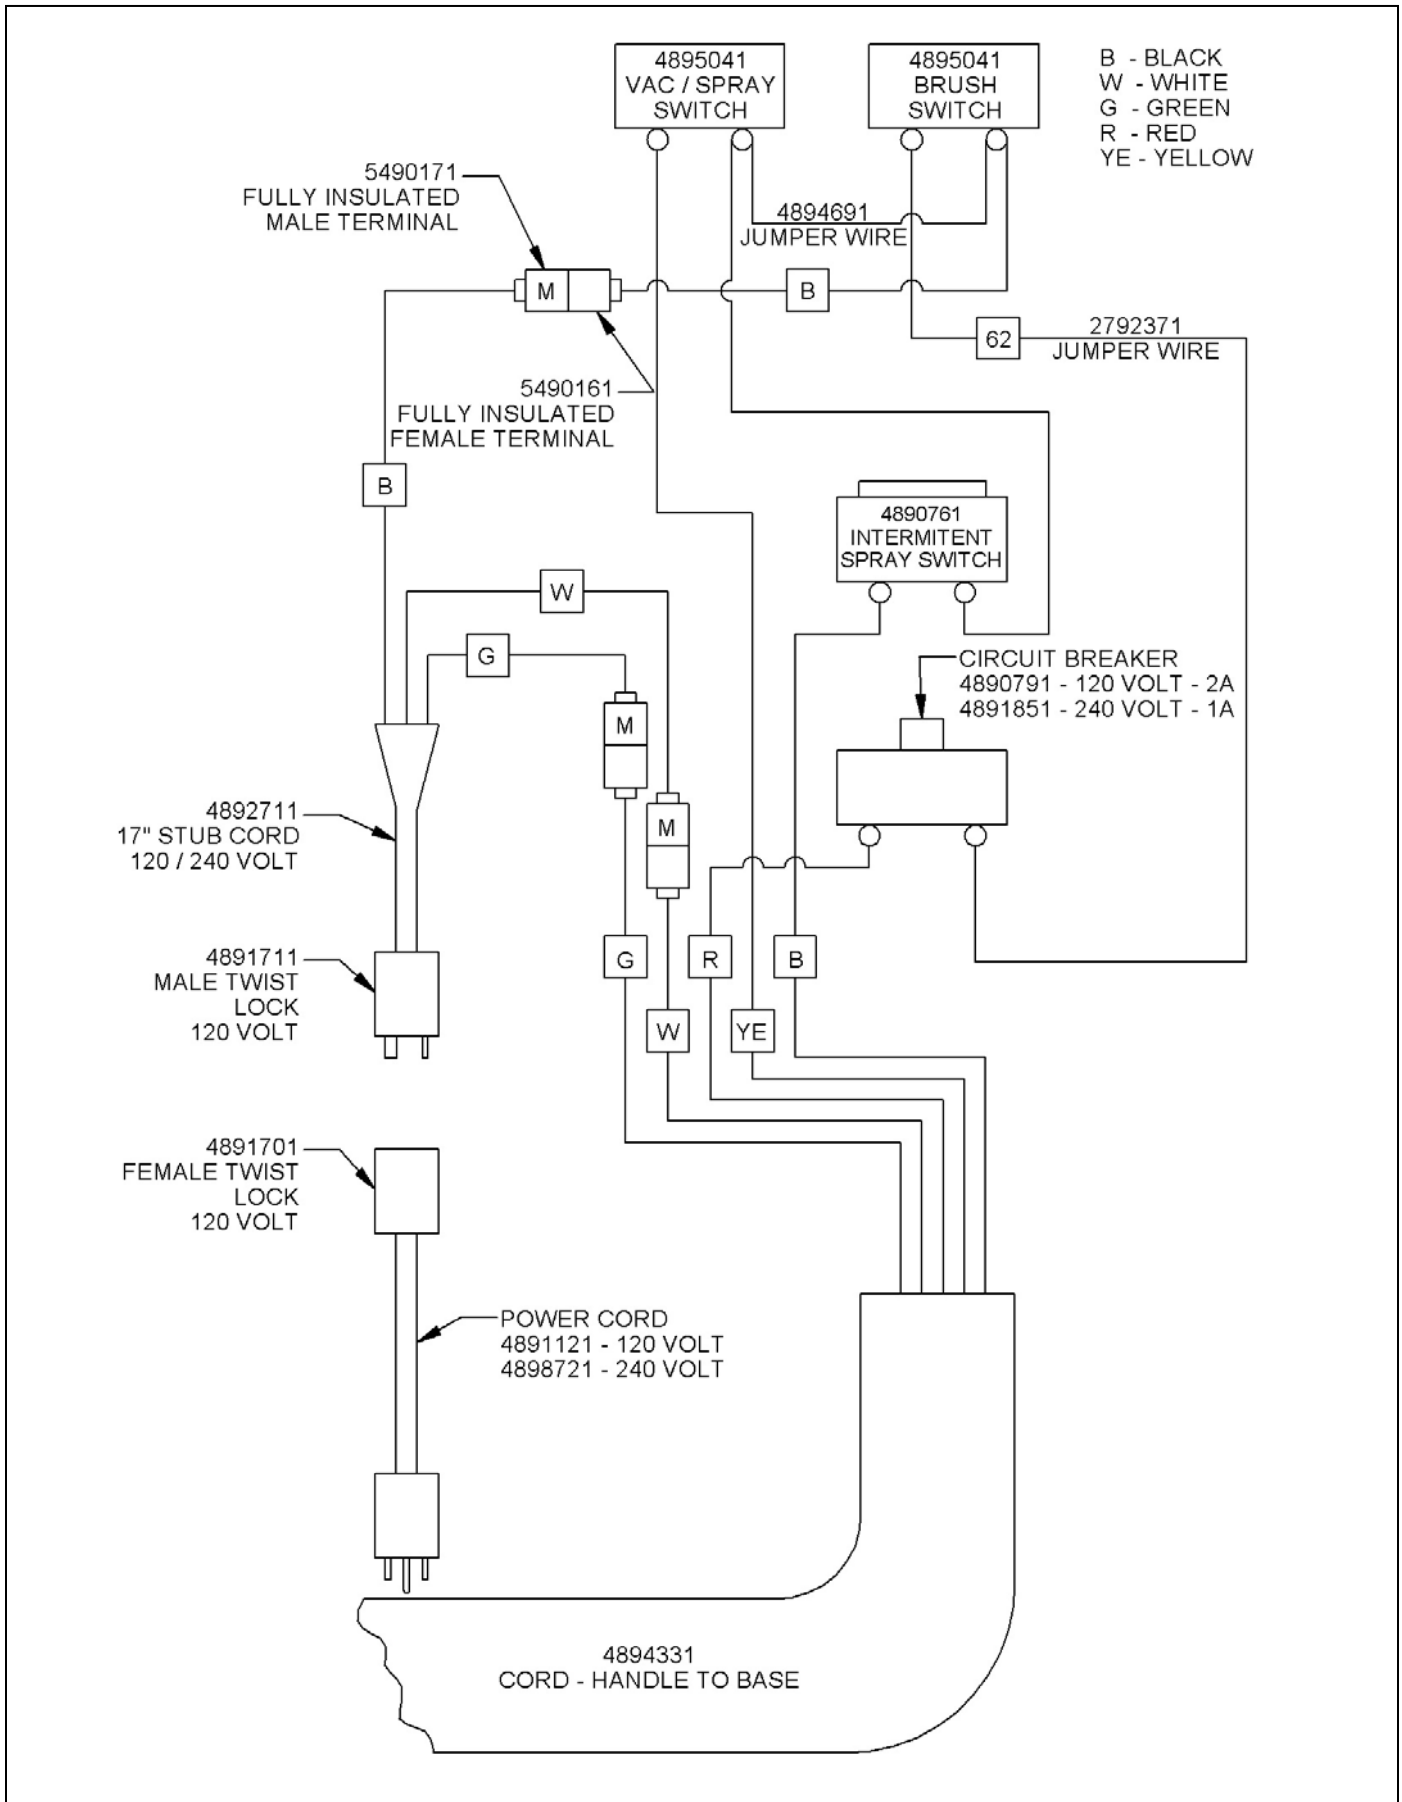

WIRING DIAGRAM - CONTROL HANDLE