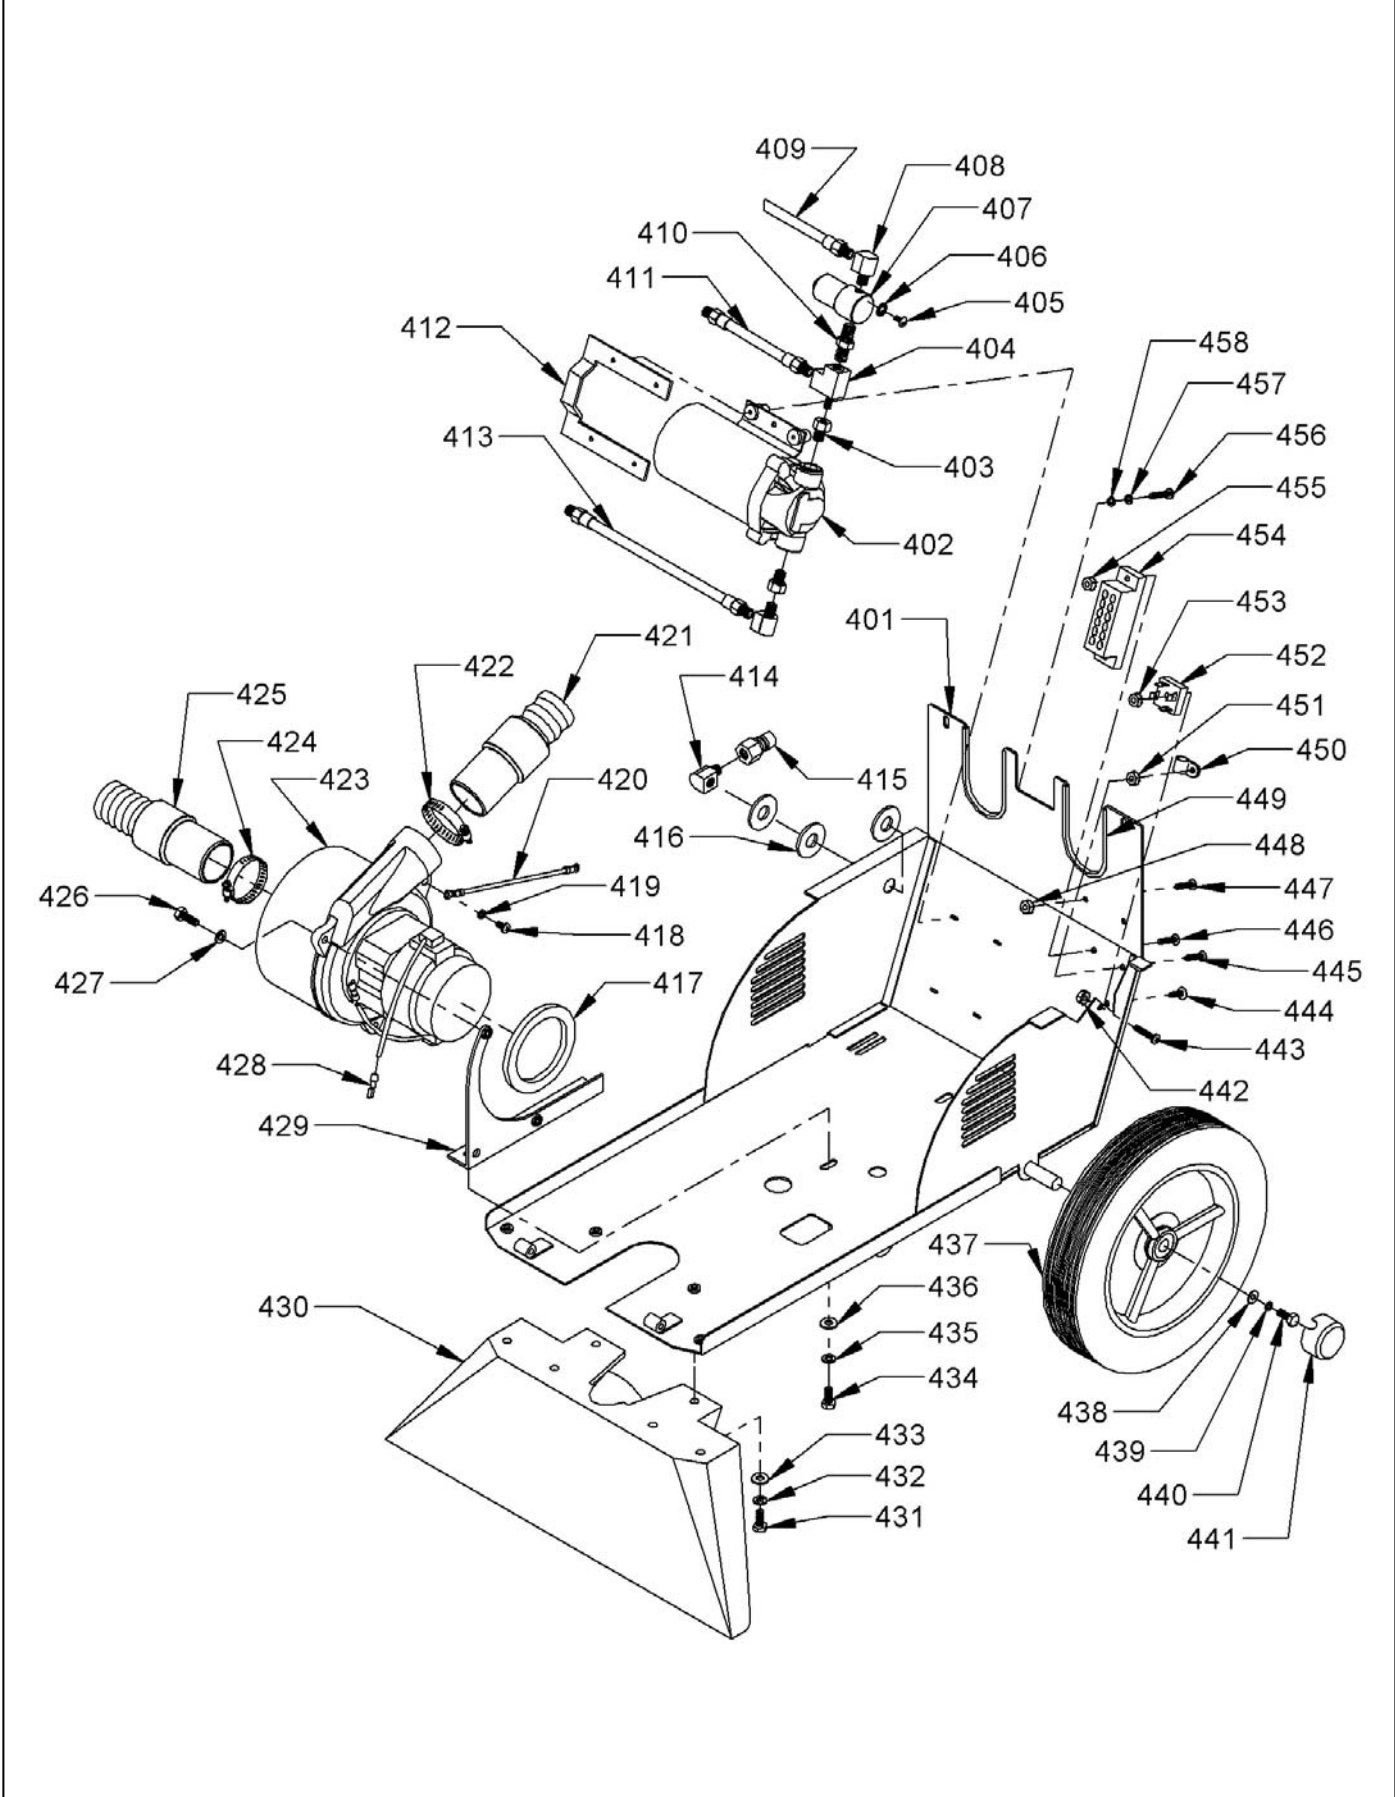

FRAME ASSEMBLY

<u>ITEM</u>	<u>PART NO.</u>	<u>DESCRIPTION</u>	<u>QTY</u>
401	└ A94171	BASE ASSEMBLY	1
402	4894591	PUMP - 80 PSI - 120 VOLT	1
	4894881	PUMP - 80 PSI - 240 VOLT	1
403	4890211	BUSHING - BRASS 1/4F-3/8 M-NPT	2
404	4390611	STREET TEE 1/4"NPT	1
405	9120220	8-32 X 3/8 ROUND HEAD PHILLIPS MACHINE SCREW - PACK OF 10	1
406	9120180	#8 INTERNAL STAR LOCK WASHER - PACK OF 10	1
407	4894781	SOLENOID VALVE - 120 VOLT	1
	4891271	SOLENOID VALVE - 240 VOLT	1
408	2795851	BRASS ELBOW - 90° X 1/4" NPT	2
409	4895011	HOSE - PUMP TO SPRAY BAR	1
410	3891941	1/4 HEX NIPPLE	1
411	4895021	HOSE - PUMP TO ACCESS	1
412	4892221	TAPPING PLATE	1
413	4895001	HOSE - TANK TO PUMP	1
414	2795851	BRASS ELBOW - 90° X 1/4" NPT	1
415	3590751	MALE CONNECTOR - QUICK	1
416	9122468	.562 I.D. X 1.25 O.D. X .072 THICK WASHER - PACK OF 1	3
417	0294341	TOP MOTOR SEAL	1
418	9120590	10-24 X 3/8 PAN HEAD PHILLIPS THREAD CUTTING SCREW - PACK OF 10	1
419	9120320	#10 SPLIT LOCK WASHER - PACK OF 10	1
420	4894981	WIRE - GREEN - GROUND TO MOTOR	2
421	4894551	HOSE - VAC MOTOR EXHAUST	1
422	4495441	HOSE CLAMP - 1 9/16" TO 2 1/2" DIAMETER	1
423	4894641	VAC MOTOR - 120 VOLT	1
	4894751	VAC MOTOR - 240 VOLT	1
424	4892671	HOSE CLAMP - 1 1/16" TO 2"	1
425	4894611	HOSE - VAC	1
426	9121010	1/4-20 X 3/4 TRUSS HD PHIL M/S - 5	2
427	9120880	1/4 SPLIT LOCK WASHER - PACK OF 10	2
428	3290671	PUSH ON TERMINAL	2
429	4894293	VAC MOTOR BRACKET	1
430	4898591	VACUUM NOZZLE 18"	1
431	9121210	1/4-20 X 5/8 HEX BOLT - PACK OF 10	4
432	9120880	1/4 SPLIT LOCK WASHER - PACK OF 10	4
433	9120930	9/32 I.D. X 5/8 O.D. X .051/.080 THICK FLAT WASHER (1/4) - PACK OF 10	4
434	9121210	1/4-20 X 5/8 HEX BOLT - PACK OF 10	2
435	9120880	1/4 SPLIT LOCK WASHER - PACK OF 10	2
436	9120930	9/32 I.D. X 5/8 O.D. X .051/.080 THICK FLAT WASHER (1/4) - PACK OF 10	2
437	4892731	10" WHITE PLASTIC WHEEL	2
438	9120930	9/32 I.D. X 5/8 O.D. X .051/.080 THICK FLAT WASHER (1/4) - PACK OF 10	2
439	9120880	1/4 SPLIT LOCK WASHER - PACK OF 10	2
440	9121210	1/4-20 X 5/8 HEX BOLT - PACK OF 10	2
441	-----	HUBCAP	2
442	9120360	10-24 HEX NUT WITH STAR LOCK WASHER - PACK OF 10	3
443	9120430	10-24 X 3/4 ROUND HEAD PHILLIPS MACHINE SCREW - PACK OF 10	1
444	9120430	10-24 X 3/4 ROUND HEAD PHILLIPS MACHINE SCREW - PACK OF 10	1
445	9120420	10-24 X 5/8 ROUND HEAD PHILLIPS MACHINE SCREW - PACK OF 10	1
446	9120270	8-32 X 7/8 ROUND HEAD PHILLIPS MACHINE SCREW - PACK OF 10	2
447	9120430	10-24 X 3/4 ROUND HEAD PHILLIPS MACHINE SCREW - PACK OF 10	1
448	9120360	10-24 HEX NUT WITH STAR LOCK WASHER - PACK OF 10	3
449	9997600	EDGE TRIM - FOR SPLASH SHIELD	16.9"
450	5294201	NYLON CABLE CLAMP	1
451	9120360	10-24 HEX NUT WITH STAR LOCK WASHER - PACK OF 10	2
452	4894771	RECTIFIER - 120 VOLT	1
	5492741	RECTIFIER - 240 VOLT	1
453	9120360	10-24 HEX NUT WITH STAR LOCK WASHER - PACK OF 10	1
454	4894321	TERMINAL BLOCK	1
455	9120190	8-32 HEX NUT WITH STAR LOCK WASHER - PACK OF 10	2
456	9120450	10-24 X 1 ROUND HEAD PHILLIPS MACHINE SCREW - PACK OF 10	4
457	9120320	#10 SPLIT LOCK WASHER - PACK OF 10	4
458	9120370	7/32 I.D. X 1/2 O.D. X .032/.065 THICK FLAT WASHER (#10) - PACK OF 10	4

FRAME ASSEMBLY