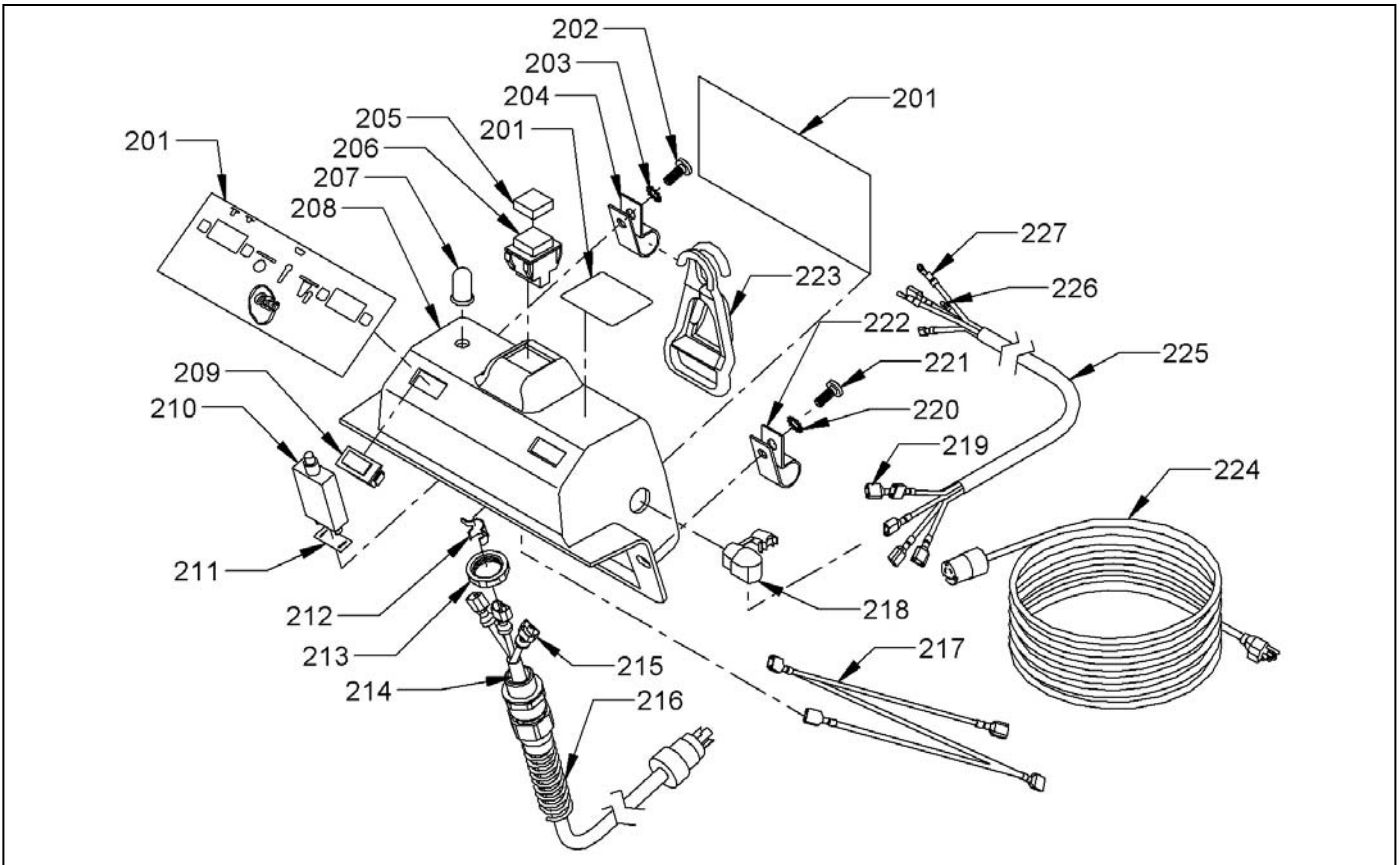

SWITCH BOX ASSEMBLY

ITEM	PART NO.	DESCRIPTION	QTY
201	4892781	STALLION LABEL KIT	1
202	9121040	1/4-20 X 5/8 ROUND HEAD PHILLIPS MACHINE SCREW - PACK OF 5	1
203	9120970	1/4 EXTERNAL STAR LOCK WASHER - PACK OF 10	1
204	4890851	CABLE CLAMP,#COV-090 KMC	1
205	4890781	PUSH BUTTON SWITCH BOOT	1
206	4890761	MOMENTARY SWITCH	1
207	4892471	BUTTON SEAL - CIRCUIT BREAKER	1
208	4894701	SWITCH BOX	1
209	4895041	ROCKER SWITCH - INCLUDES BOOT	2
210	4890791	CIRCUIT BREAKER 2 AMP 120 VOLT	1
	4891851	CIRCUIT BREAKER 1 AMP 240 VOLT	1
211	4894951	CIRCUIT BREAKER INSULATOR	1
212	0299661	STRAIN RELIEF CORD CLAMP	1
213	0891131	PLASTIC STRAIN RELIEF NUT	1
214	4892711	17" STUB CORD - INCLUDES:	1
215	5490171	FULLY INSULATED MALE TERMINAL - 14-16 GAGE	3
216	0299531	STRAIN RELIEF	1
217	4894691	JUMPER WIRE	1
218	4890821	STRAIN RELIEF	1
219	5490161	FULLY INSULATED FEMALE TERMINAL - 14-16 GAGE	6
220	9120970	1/4 EXTERNAL STAR LOCK WASHER - PACK OF 10	1
221	9121040	1/4-20 X 5/8 ROUND HEAD PHILLIPS MACHINE SCREW - PACK OF 5	1
222	4890851	CABLE CLAMP,#COV-090 KMC	1
223	3190571	STRAIN RELIEF-TYPE 530	1
224	4891121	POWER CORD - 50 FOOT WITH TWIST LOCK - 120 VOLT	1
	4898721	POWER CORD - 50 FOOT WITH TWIST LOCK - 240 VOLT	1
	0396301	TYPE I CORD (CHINA)	1
225	4894331	CORD - HANDLE TO BASE - INCLUDES:	1
226	2690571	1/4 INSULATED FEMALE SLIP ON	3
227	0298981	#10 RING TERMINAL 14-16 GA	1