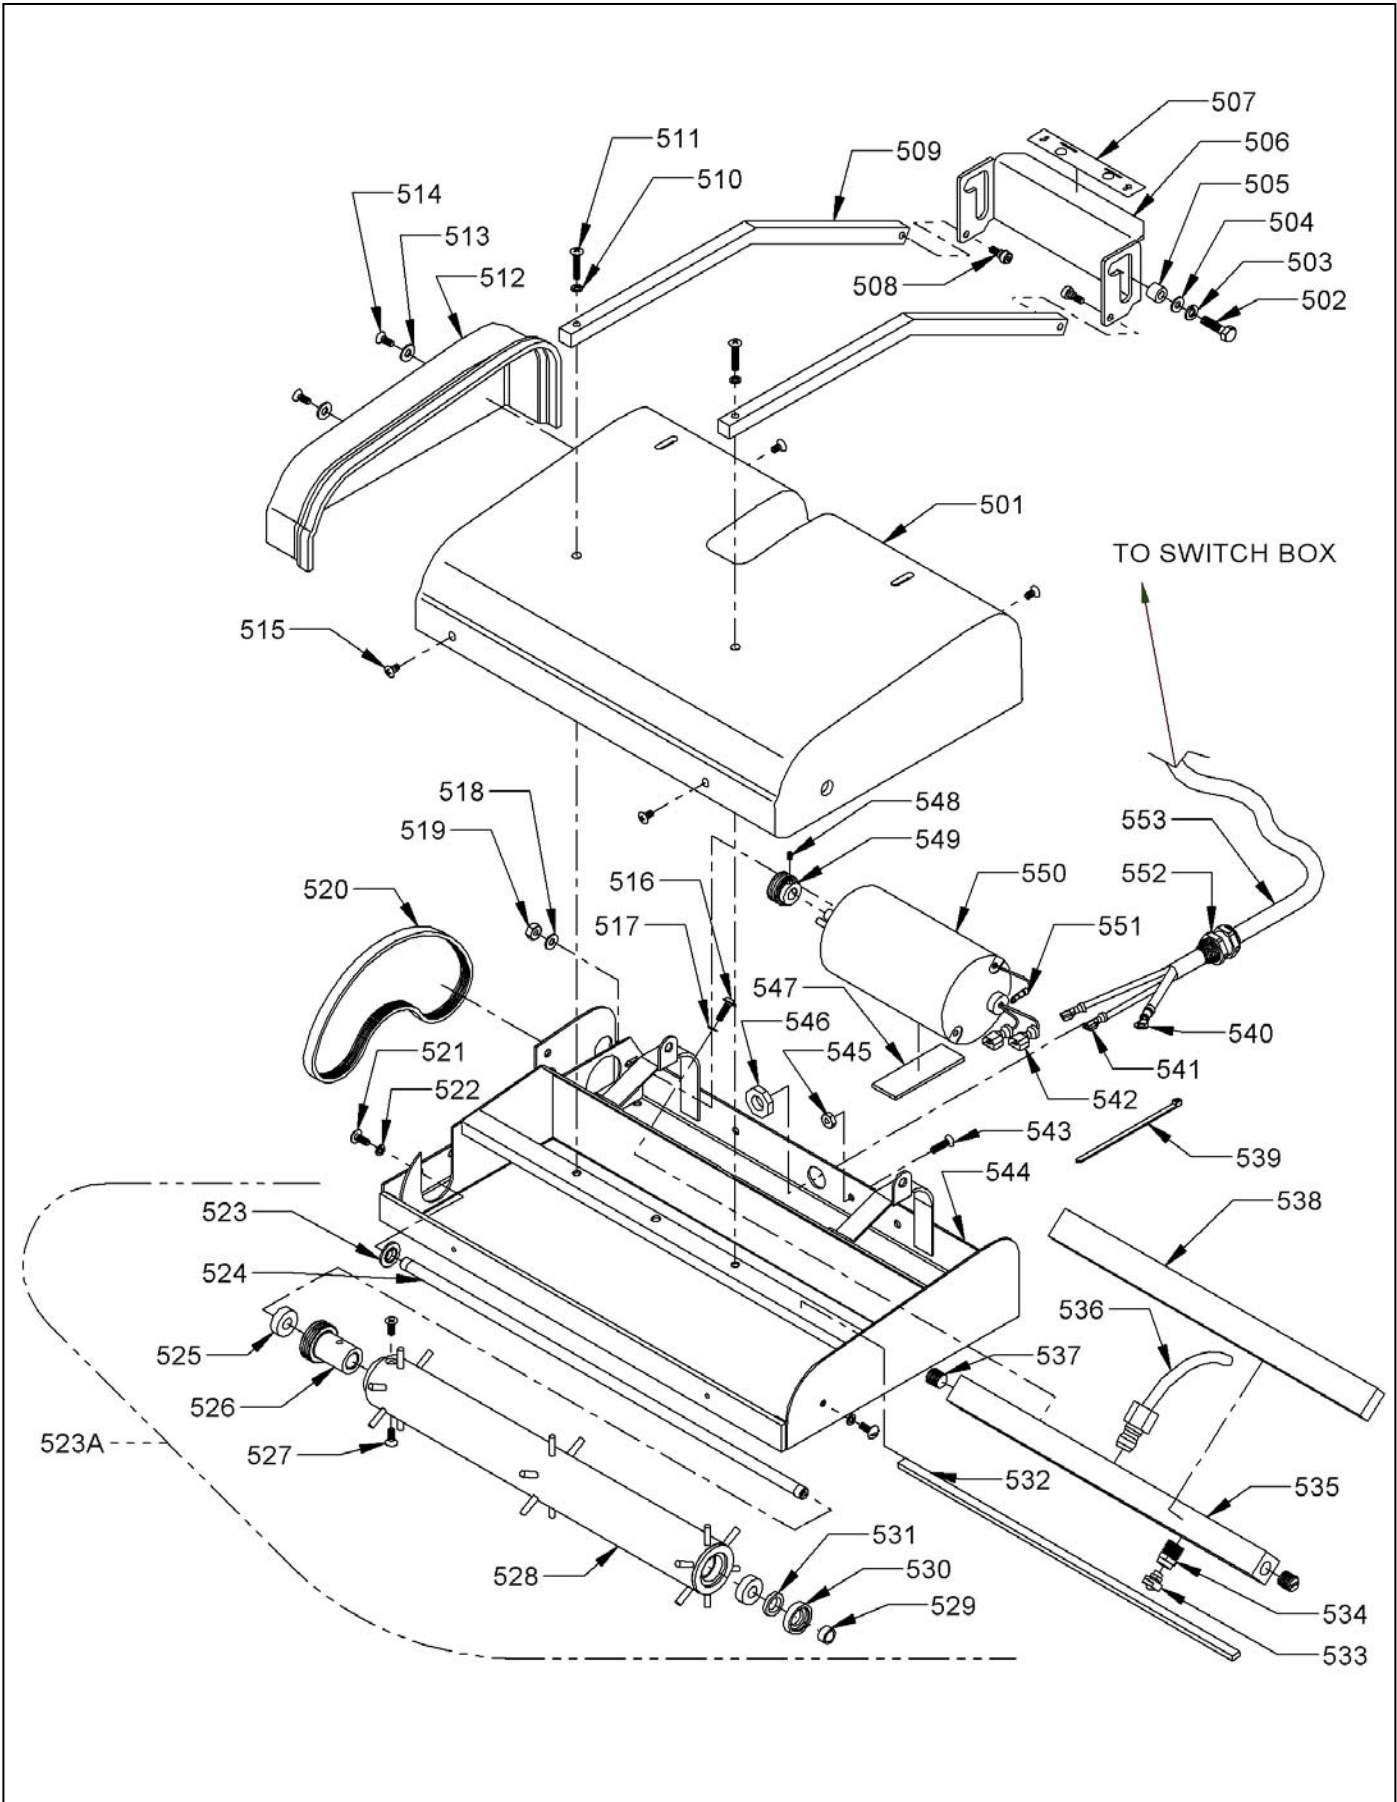

BRUSH ASSEMBLY

<u>ITEM</u>	<u>PART NO.</u>	<u>DESCRIPTION</u>	<u>QTY</u>
501	4898631	BRUSH HOUSING COVER 18"	1
502	9121250	1/4-20 X 3/4 HEX BOLT - PACK OF 10	2
503	9120880	1/4 SPLIT LOCK WASHER - PACK OF 10	2
504	9120930	9/32 I.D. X 5/8 O.D. X .051/.080 THICK FLAT WASHER (1/4) PACK OF 10	2
505	4894441	BRUSH LIFT GUIDE	2
506	4894103	BRUSH FOOT PEDAL	1
507	4892781	STALLION LABEL KIT	1
508	9121289	1/4 DIAMETER X 3/16 LONG SOCKET HEAD SHOULDER BOLT (10-24) - PACK	2
509	4894203	BRUSH LIFT ARM	2
510	9120320	#10 SPLIT LOCK WASHER - PACK OF 10	2
511	9120450	10-24 X 1 ROUND HEAD PHILLIPS MACHINE SCREW - PACK OF 10	2
512	4891971	BELT COVER – BRUSH HOUSING	1
513	9120207	3/16 I.D. X 1/2 O.D. EYELET - BRASS - PACK OF 2	2
514	9120585	10-24 X 1/5 OVAL HEAD PHILLIPS MACHINE SCREW - PACK OF 10	2
515	9120580	10-24 X 5/8 ROUND HEAD SLOT MACHINE SCREW - BRASS - PACK OF 10	4
516	9120385	10-24 X 3/8 RND HD PHIL MACHINE SCREW WITH SEALANT - PACK OF 2	2
517	9120320	#10 SPLIT LOCK WASHER - PACK OF 10	2
518	9120370	7/32 I.D. X 1/2 O.D. X .032/.065 THICK FLAT WASHER #10 - PACK OF 10	2
519	9120660	10-32 HEX NUT WITH NY-LOK INSERT - PACK OF 10	2
520	4894381	POLY-V BELT	1
521	9120410	10-24 X 1/2 ROUND HEAD PHILLIPS MACHINE SCREW - PACK OF 10	2
522	9120320	#10 SPLIT LOCK WASHER - PACK OF 10	2
523A	4898849	BRUSH ASSEMBLY – INCLUDES 523 TO 531	1
523	4890971	SHIELD	1
524	4898621	BRUSH AXLE 18"	1
525	4890961	BEARING – BRUSH	2
526	4894251	BRUSH PULLEY	1
527	9120670	10-32 X 5/8 FLAT HEAD PHILLIPS MACHINE SCREW - PACK OF 10	2
528	4898611	BRUSH 18"	1
529	4894371	BUSHING – BRUSH	1
530	4894281	BRUSH THREAD GUARD	1
531	3695051	SHAFT SEAL	1
532	8891080	3/16" X 5/16" NEOPRENE GASKET	15.6"
533	4898771	SPRAY TIP & BODY 8001.5 - INCLUDES:	3
533	4898781	SPRAY TIP ONLY 8001.5	3
534	4891291	SPRAY BODY ONLY	3
534	4892111	SPRAY BODY "O" RING - NOT SHOWN	3
535	4898641	SPRAY BAR 18"	1
536	4895011	HOSE - PUMP TO SPRAY BAR	1
537	2392151	1/4" PIPE PLUG – BRASS	2
538	8891100	1/2" X 1" GASKET MATERIAL	15.6"
539	9123005	1/8 X 5 1/2 WIRE TIE - PACK OF 5	1
540	0298981	#10 RING TERMINAL 14-16 GA	2
541	4991361	FULLY INSULATED FEMALE TERMINAL 18-22 GAGE	4
542	4991371	FULLY INSULATED MALE TERMINAL 18-22 GAGE	2
543	9120430	10-24 X 3/4 ROUND HEAD PHILLIPS MACHINE SCREW - PACK OF 10	2
544	4898601	BRUSH FRAME 18"	1
545	9120360	10-24 HEX NUT WITH STAR LOCK WASHER - PACK OF 10	3
546	0891131	PLASTIC STRAIN RELIEF NUT	1
547	8891130	1" X 1/8" NEOPRENE GASKET	12"
548	9120640	10-32 X 1/4 SET SCREW - CUP POINT - PACK OF 10	2
549	4894241	MOTOR PULLEY	1
550	4898651	MOTOR - BRUSH DRIVE - 120 VOLT - SEALED - INCLUDES:	1
	4891261	MOTOR - BRUSH DRIVE - 240 VOLT - SEALED - INCLUDES:	1
551	0298981	#10 RING TERMINAL 14-16 GA	1
552	4890831	STRAIN RELIEF – INCLUDES: ITEM 546	1
553	4894671	CORD - BRUSH MOTOR	1

BRUSH ASSEMBLY