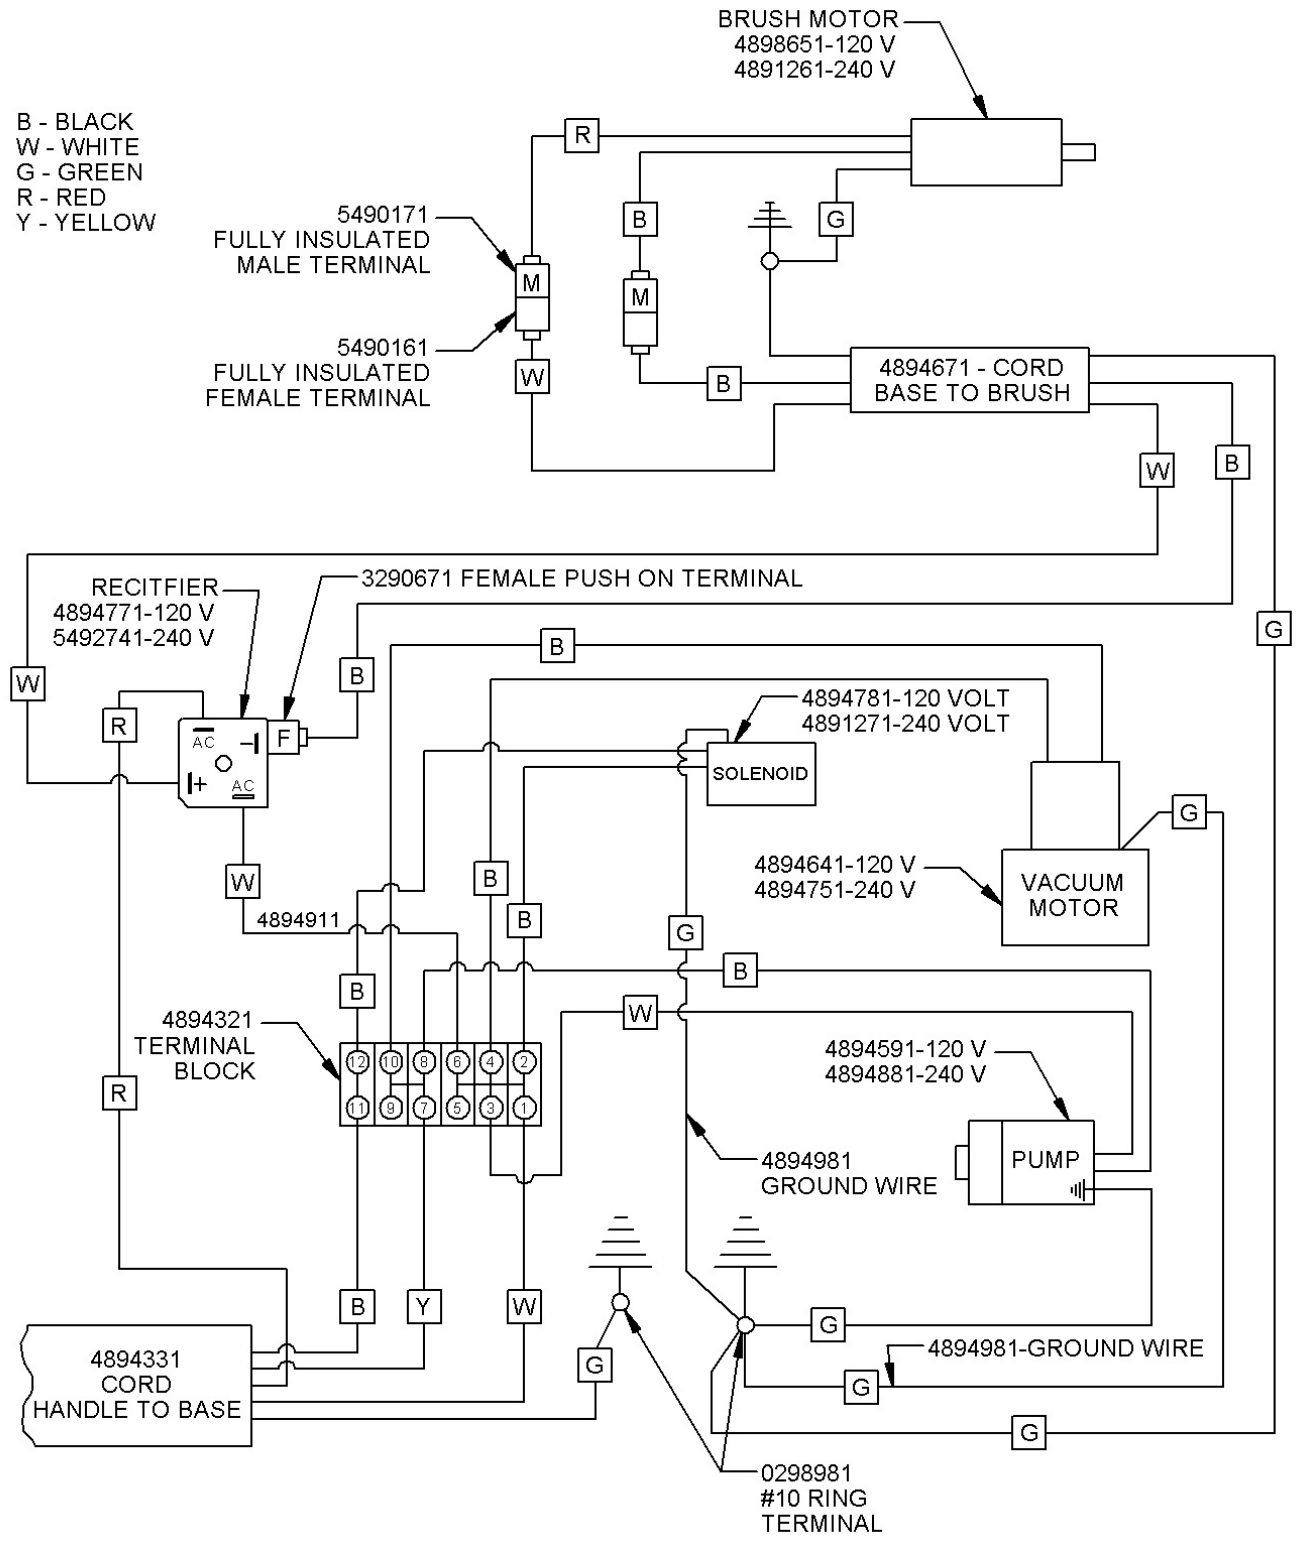

BRUSH ASSEMBLY

WIRING DIAGRAM - CONTROL HANDLE

WIRING DIAGRAM - FRAME AND BRUSH HEAD

B - BLACK
 W - WHITE
 G - GREEN
 R - RED
 Y - YELLOW

ACCESSORIES

<u>PART NO.</u>	<u>PART DESCRIPTION</u>
3097849	14" SQUEEGEE WITH BRUSH
2598551	15' VACUUM HOSE – CLEAR
2590361	1 1/2" HOSE CUFF - WAND END - USE WITH 2598551
2590371	1 3/4" HOSE CUFF - COUPLING END - USE WITH 2598551
4095461	15' VACUUM HOSE – BLACK
2594251	25' VACUUM HOSE
2599601	1 3/4" HOSE CUFF - COUPLING END - USE WITH 2594251
2599611	1 1/2" HOSE CUFF - WAND END - USE WITH 2594251
4098021	15' SOLUTION HOSE - LOW PRESSURE - FEMALE / FEMALE QDC
3891581	15' SOLUTION HOSE - LOW PRESSURE - MALE / MALE QDC
3890991	15' SOLUTION HOSE - LOW PRESSURE - FEMALE / MALE QDC
4097111	QUICK CONNECT ADAPTOR - FEMALE / FEMALE
4093251	3 - JET WAND - 12" WIDTH
4097201	2 - JET WAND - 12" WIDTH
4097301	SINGLE JET - 30" LONG STAIR WAND - 9 3/4 WIDTH
4097401	6" STAIR TOOL
4096841	4" UPHOLSTERY TOOL
4096851	3 1/2" DETAIL TOOL
4096871	8" FLATTENED INTERNAL SPRAY CREVICE TOOL
4098101	12" SQUEEGEE WITH WAND
9094030	EXTRACTOR ACCESSORIES ILLUSTRATED PARTS BOOK
4891721	COIL HOSE WITH SPRAY GUN - LOW PRESSURE - FEMALE QDC
4892859	UPHOLSTERY KIT - INCLUDES:
4096841	4" UPHOLSTERY TOOL
2598551	15' VACUUM HOSE – CLEAR
4098021	15' SOLUTION HOSE - LOW PRESSURE - FEMALE / FEMALE
4892869	DETAIL 3 - JET WAND TOOL KIT - INCLUDES:
4093251	3 - JET WAND - 12" WIDTH
2598551	15' VACUUM HOSE
4098021	15' SOLUTION HOSE - LOW PRESSURE - FEMALE / FEMALE
4098089	15' SOLUTION HOSE EXTENSION KIT - INCLUDES:
2598551	15' VACUUM HOSE
3890991	15' SOLUTION HOSE - LOW PRESSURE - FEMALE / MALE QDC
2291211	5" ALUMINUM CONNECTOR