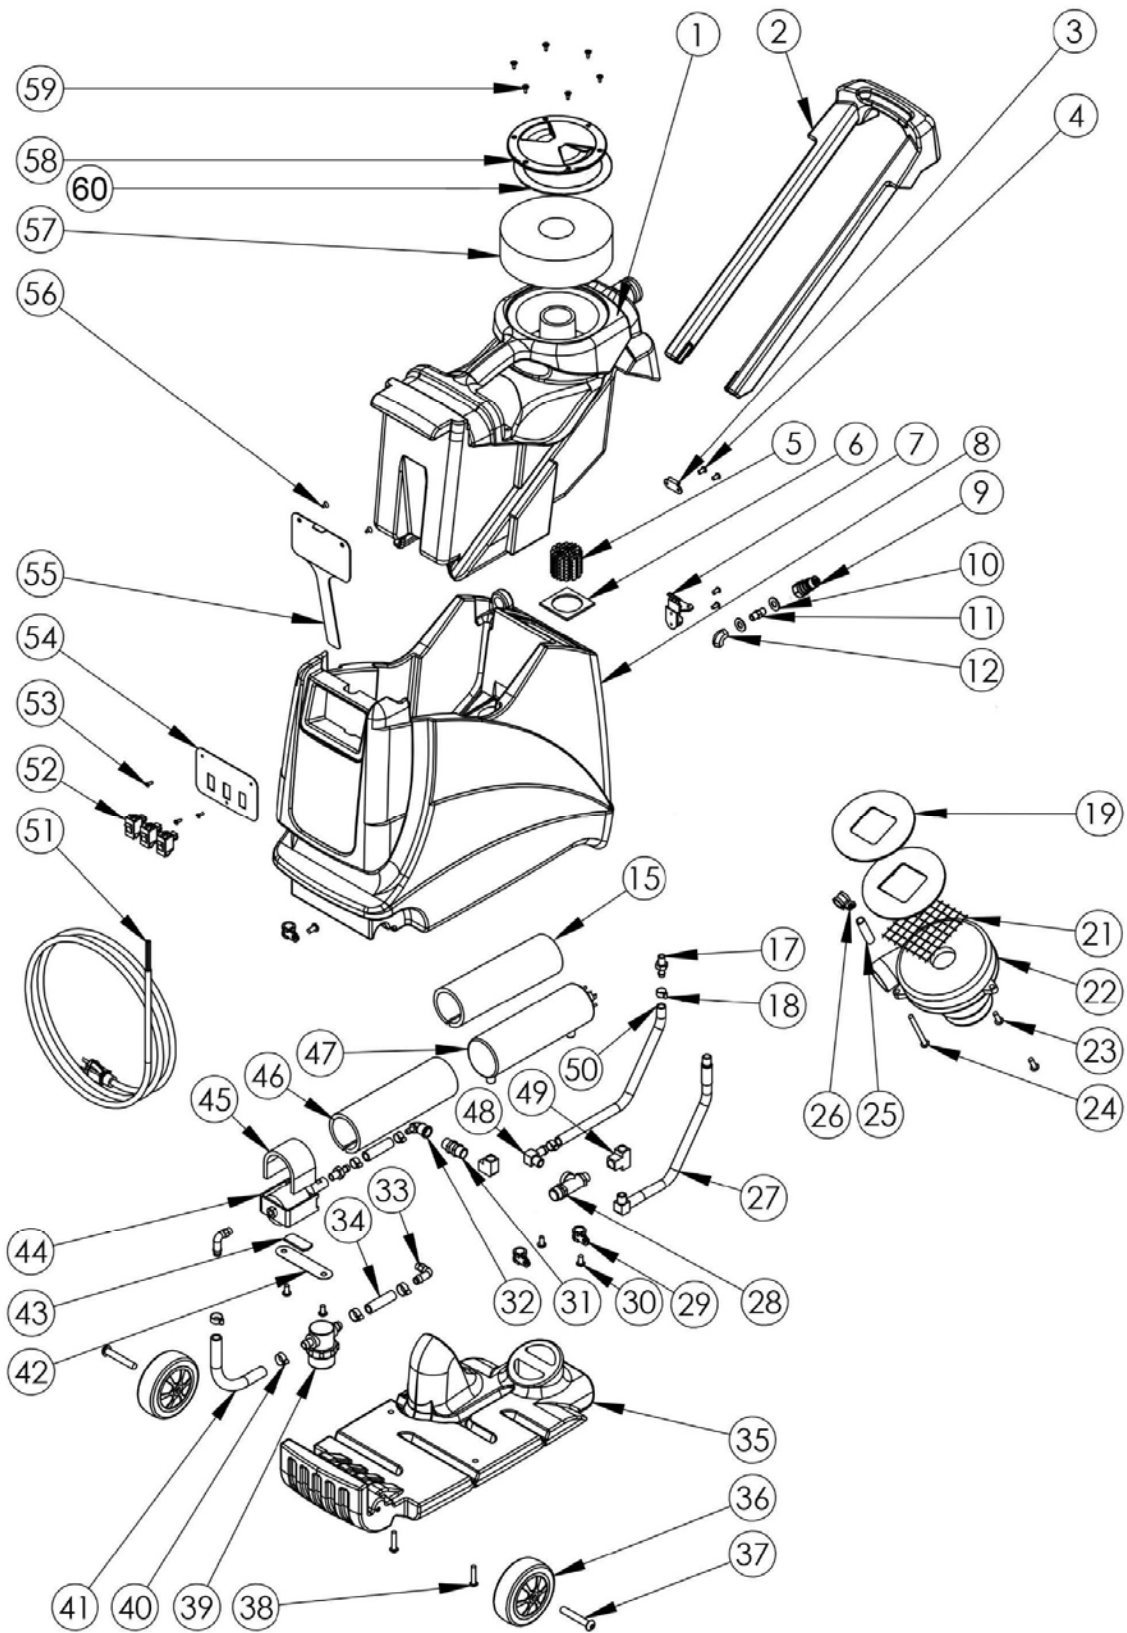

PARTS LIST

RALLY 55H

SAVE THESE INSTRUCTIONS

RALLY 55H PARTS BREAKDOWN

ALWAYS USE GENUINE NSS REPLACEMENT PARTS

<u>ITEM</u>	<u>PART NO.</u>	<u>DESCRIPTION</u>	<u>QTY</u>
1	4099071	TANK, RECOVERY, 3GAL, NSS GREEN	1
2	4099061	HANDLE, RALLY, SPOTTER, NSS GREEN	1
3	4098521	PLATE, KEEPER, ROTATING LATCH	1
4	9120070	6-32 x 3/8" ROUND HEAD PHILIPS MACHINE SCREW (PK10)	4
5	4099701	FILTER, VACUUM MOTOR, SPOTTER	1
6	4099691	GASKET, VACUUM MOTOR & TANK, SPOTTER	1
7	4098511	LATCH, ROTATING, BLACK	1
8	4099081	TANK, SOLUTION, 3GAL, BLACK	1
9	4098901	FITTING, 1/8 FNPT - MALE QUICK DISCONNECT	1
10	9122180	13/32 X 13/16 X .051 THICK WASHER (PK10)	2
11	4098941	FITTING, HEX NIPPLE, 1/8 MNPT	1
12	4096011	ELBOW, 90 DEGREE, 1/8 FNPT, BRASS	1
15	4099261	INSULATION, PRECUT, HEATER, SPOTTER	1
17	4098921	FITTING, 1/8 MPT - 1/4 HOSE BARB, STRAIGHT, BRASS	1
18	4098641	CLAMP, 33/64" OETIKER	2
19	4099691	GASKET, VACUUM MOTOR & TANK, SPOTTER, SET	2
21	4099531	SCREEN, INTAKE, VACUUM MOTOR, SPOTTER	1
22	4099401	MOTOR, VACUUM, 2 STAGE, 120V, 116392-00	2
23	9121010	1/4 -20 X 3/4" TRUSS HEAD PHILIPS MACHINE SCREW (PK-5)	2
24	9121151	1/4 - 20 X 2-3/4" ROUND HEAD PHILIPS MACHINE SCREW (PK-5)	1
25	4098561	SPACER, 1/2 OD X 1/4 ID X 2-1/8 LONG, NYLON	1
26	4098651	CLAMP, 3/8" CUSHIONED	1
27	4098761	HOSE, 1/4 ID RED, 19-5/8 LONG, WITH FITTINGS	1
28	4099201	VALVE, 175 PSI SIDE RELIEF, 1/4 FNPT	1
29	4098651	CLAMP, 3/8" CUSHIONED	2
30	9120990	1/4-20 X 3/8" TRUSS HEAD PHILIPS MACHINE SCREW (PK-5)	4
31	4098911	VALVE, CHECK, INLINE, 1/4 MNPT	1
32	4098961	FITTING, 1/4 FNPT - 1/4 HOSE BARB, 90 DEGREE, BRASS	1
33	4098601	FITTING, 1/8 MPT - 3/8 HOSE BARB, 90 DEGREE, NYLON	2
34	4098781	HOSE, 3/8 CLEAR BRAIDED, 2-5/8" LONG	1
35	4099091	BASE, WHEEL, DIFFUSER, BLACK	1
36	4099771	WHEEL, 4" DIA, SPOTTER	2
37	9122034	3/8 - 16 X 2-1/4 BUTTON HEAD CAP SCREW (PK-5)	2
38	9121146	1/4-20 X 1-1/4 ROUND HEAD PHILIPS MACHINE SCREW (PK-2)	2
39	4099391	FILTER, INLINE, 3/8 HOSE BARB - 3/8 HOSE BARB	1
40	4098631	CLAMP, 17MM OETIKER	4
41	4098771	HOSE, 3/8 CLEAR BRAIDED, 4-7/8" LONG	1
42	4099541	STRAP, PUMP, SPOTTER	1
43	4099731	FOAM PAD, SMALL, 55 PSI PUMP, SPOTTER	1
44	4099381	PUMP, 55 PSI, SPOTTER, 120V	1
45	4099741	FOAM PAD, LARGE, 55 PSI PUMP, SPOTTER	1
46	4099751	SILICONE HEATER WRAP	1
47	4099211	HEAT EXCHANGER TUBE	1
48	4098931	FITTING, 1/4 MNPT - 1/4 HOSE BARB, 90 DEGREE, BRASS	1
49	4096811	FITTING, TEE, 1/4 FNPT, BRASS	1
50	4098951	FITTING, FURRLER, 1/4 ID RED RUBBER HOSE	2
51	4099271	POWER CORD, 16-3 SJTW, 15 FEET	1
52	4099281	SWITCH, ROCKER, CARLING 10-1019	2
53	9120070	6-32 X 3/8" ROUND HEAD PHILIPS MACHINE SCREW (PK10)	2
54	4099521	PANEL, SWITCH, SPOTTER	1
55	4099511	COVER, CONTROL PANEL, REAR, SPOTTER	1
56	9120069	6-32 X 3/8 FLAT HEAD PHILIPS MACHINE SCREW (PK-10)	2
57	4099681	FILTER, RECOVERY TANK, SPOTTER	1
58	4099781	LID, RECOVERY TANK, 4" DIA, CLEAR, SPOTTER	1
59	9120784	#10 X 1/2" OVAL HEAD PHILIPS SHEET METAL SCREW (PK-6)	2
60	4099761	GASKET, ACCESS PORT, SPOTTER	1