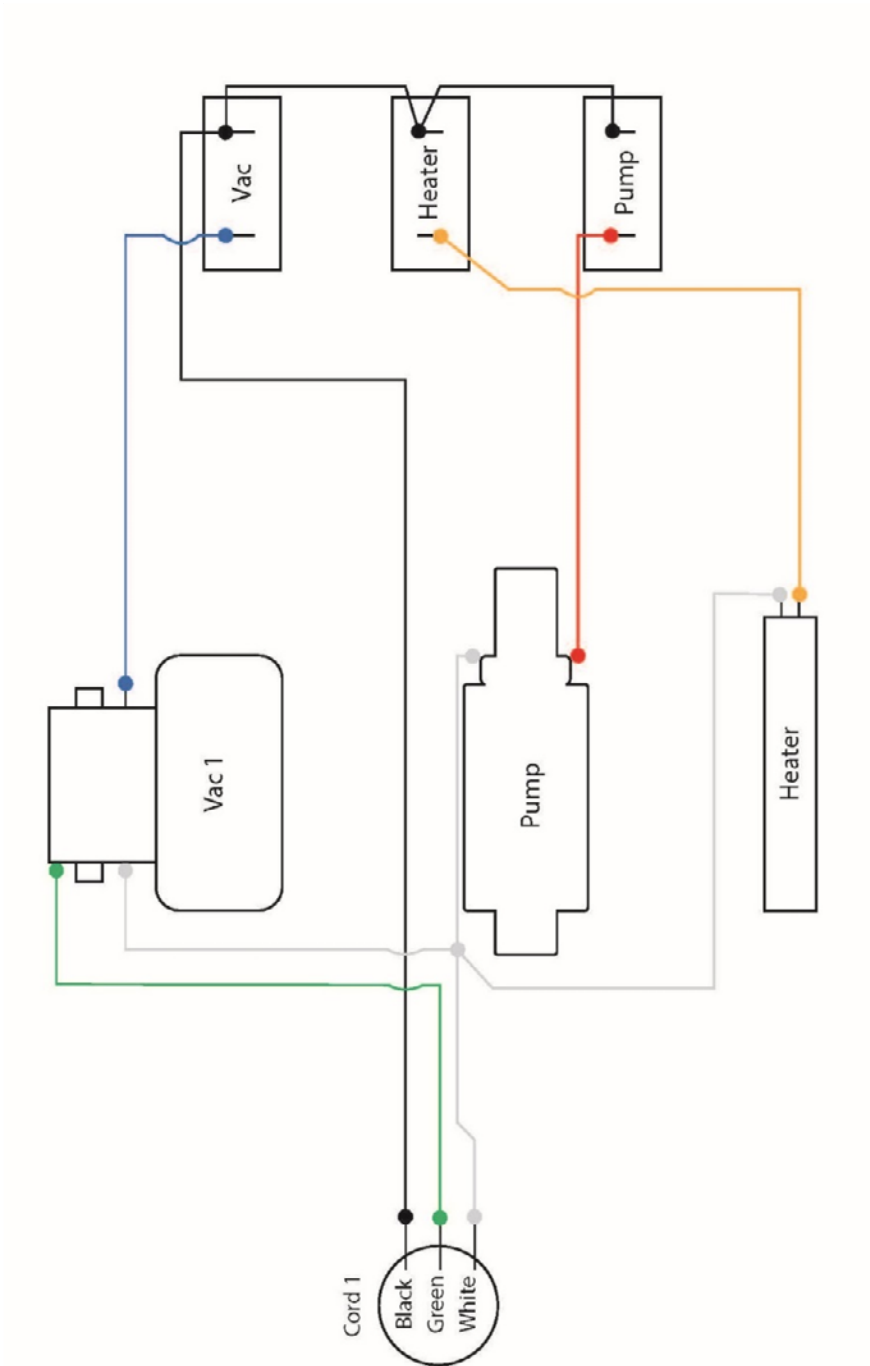

NS	4098481	VAC HOSE, 1.25 DIA X 8' LONG	1
NS	4098501	HOSE, 8', 300 PSI, 1/4 MALE QD X 1/8 MALE QD	1
NS	4098491	TOOL, DETAIL, 4" CLEAR HEAD	1

RALLY 55H WIRE DIAGRAM

NSS® Enterprises, Inc.
3115 Frenchmens Road, Toledo, Ohio 43607
PHONE (419) 531-2121 FAX (419) 531-3761
mailus@nss.com   www.nss.com