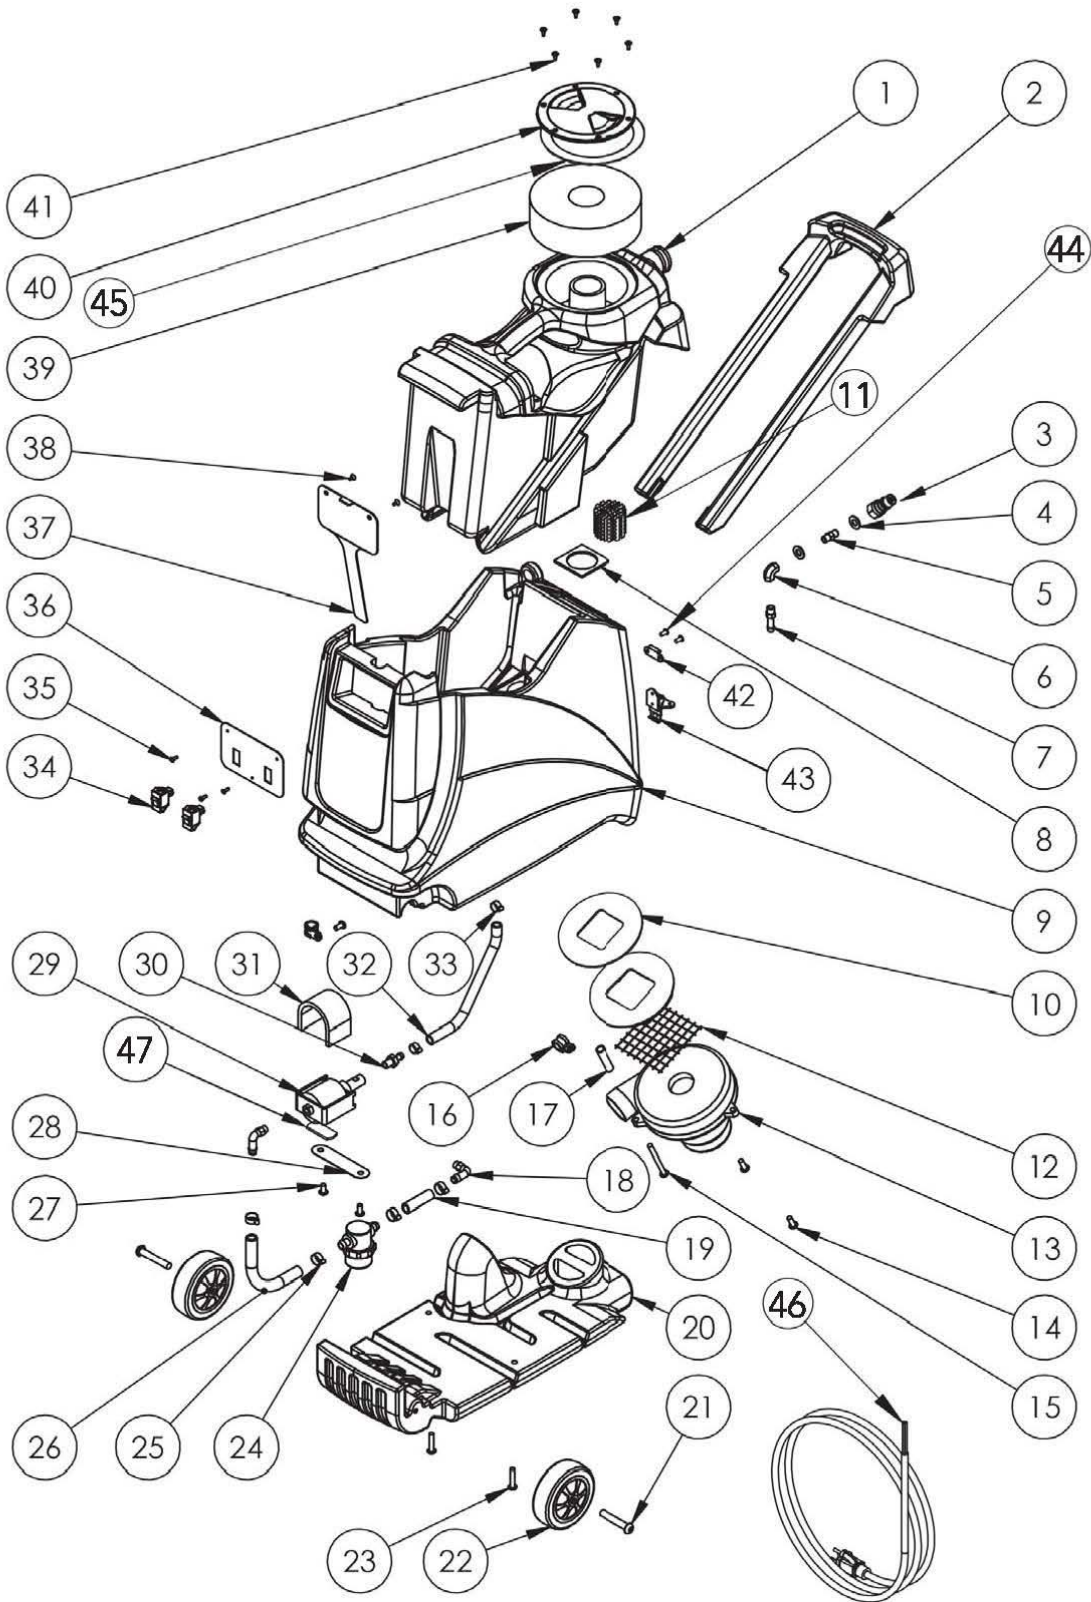

PARTS LIST

RALLY 55

SAVE THESE INSTRUCTIONS

RALLY 55 PARTS BREAKDOWN

RALLY 55 PARTS LIST

<u>ITEM</u>	<u>PART NO.</u>	<u>DESCRIPTION</u>	<u>QTY</u>
1	4099071	TANK, RECOVERY, 3GAL, NSS GREEN	1
2	4099061	HANDLE, RALLY, SPOTTER, NSS GREEN	1
3	4098901	FITTING, 1/8 FNPT - MALE QUICK DISCONNECT, BRASS	1
4	9122180	13/32 X 13/16 X .051 THICK WASHER (PK10)	2
5	4098941	FITTING, HEX NIPPLE, 1/8 MNPT, BRASS	1
6	4096011	FITTING, ELBOW, 90 DEGREE, 1/8 FNPT, BRASS	2
7	4098621	FITTING, 1/8 MNPT - 1/4 BARB, STRAIGHT, NYLON	1
8	4099691	GASKET, VAC MOTOR & TANK, SPOTTER	1
9	4099081	TANK, SOLUTION, 3GAL, BLACK	1
10	4099691	GASKET, VAC MOTOR & TANK, SPOTTER	2
11	4099701	FILTER, VAC MOTOR, SPOTTER	1
12	4099531	SCREEN, INTAKE, VAC MOTOR, SPOTER	1
13	4099401	MOTOR, VACUUM, 2STAG, 120V, 116392-00	1
14	9121010	1/4-20 X 3/4" TRUSS HEAD PHILIPS (PK-5)	2
15	9121151	1/4-20 X 2-3/4" ROUND HEAD PHILIPS M/S (PK-5)	1
16	4098651	CLAMP, 3/8" CUSHIONED	2
17	4098561	SPACER, 1/2 OD X 1/4 ID X 2-1/8, NYLON	1
18	4098601	FITTING, 1/8 MNPT - 3/8 BARB, 90 DEGREE, NYLON	2
19	4098781	HOSE, 3/8 CLEAR BRAIDED, 2-5/8" LONG	1
20	4099091	BASE, WHEEL, DIFFUSER, BLACK	1
21	9122034	3/8-16 X 2-1/4 BUTTON HEAD CAP SCREW (PK-5)	2
22	4099771	WHEEL, 4" DIA, SPOTTER	2
23	9121146	1/4-20 X 1-1/4 ROUND HEAD PHILIPS (PK-2)	2
24	4099391	FILTER, INLINE, 3/8 HOSE BARB - 3/8 HOSE BARB	1
25	4098631	CLAMP, 17MM OETIKER	4
26	4098771	HOSE, 3/8 CLEAR BRAIDED, 4-7/8" LONG	1
27	9120990	1/4-20 X 3/8" TRUSS HEAD PHILIPS (PK-5)	0
28	4099541	STRAP, PUMP, SPOTTER	1
29	4099381	PUMP, 55PSI, SPOTTER, 120V	1
30	4098611	FITTING, 1/4 MNPT - 1/4 HOSE BARB, 90 DEGREE, NYLON	1
31	4099741	FOAM PAD, 55PSI PUMP, SPOTTER	1
32	4098861	HOSE, 1/4" CLEAR BRAIDED	1
33	4098641	CLAMP, 33/64" OETIKER	2
34	4099281	SWITCH, ROCKER, CARLING 10-1019	2
35	9120070	6-32 X 3/8" ROUND HEAD PHILIPS MACHINE SCREW (PK-10)	2
36	4099521	PANEL, SWITCH, SPOTTER	2
37	4099511	COVER, CONTROL PANEL, REAR, SPOTTER	1
38	9120069	6-32 X 3/8 FLAT HEAD PHILIPS MACHINE SCREW (PK-10)	2
39	4099681	FILTER, RECOVERY TANK, SPOTTER	1
40	4099781	LID, RECOVERY, 4" DIA, CLEAR, SPOTTER	1
41	9120784	#10 X 1/2" OVAL HEAD PHILIPS SHEET METAL SCREW (PK-6)	6
42	4098521	PLATE, KEEPER, ROTATING LATCH, BLACK	1
43	4098511	LATCH, ROTATING, BLACK	1
44	9120070	6-32 X 3/8" ROUND HEAD PHILIPS MACHINE SCREW (PK10)	4
45	4099761	GASKET, ACCESS PORT, SPOTTER	1
46	4099271	POWER CORD, 16-3SJTW, 15 FEET	1
47	4099731	FOAM PAD, PUMP, SPOTTER	1
NS	4098481	VAC HOSE, 1.25 DIA X 8' LONG	1
NS	4098501	HOSE, 8', 300 PSI, 1/4 MALE QD X 1/8 MALE QD	1
NS	4098491	TOOL, DETAIL, 4" CLEAR HEAD	1