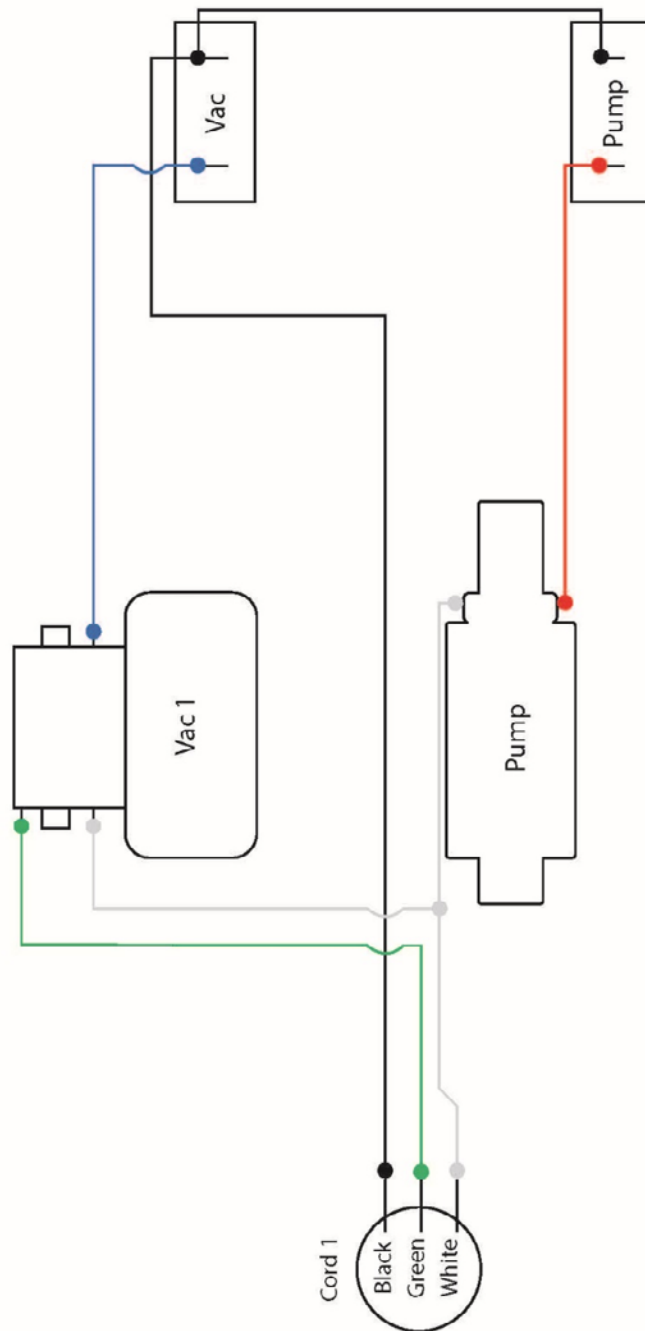

RALLY 55 PARTS LIST

<u>ITEM</u>	<u>PART NO.</u>	<u>DESCRIPTION</u>	<u>QTY</u>
1	4099071	TANK, RECOVERY, 3GAL, NSS GREEN	1
2	4099061	HANDLE, RALLY, SPOTTER, NSS GREEN	1
3	4098901	FITTING, 1/8 FNPT - MALE QUICK DISCONNECT, BRASS	1
4	9122180	13/32 X 13/16 X .051 THICK WASHER (PK10)	2
5	4098941	FITTING, HEX NIPPLE, 1/8 MNPT, BRASS	1
6	4096011	FITTING, ELBOW, 90 DEGREE, 1/8 FNPT, BRASS	2
7	4098621	FITTING, 1/8 MNPT - 1/4 BARB, STRAIGHT, NYLON	1
8	4099691	GASKET, VAC MOTOR & TANK, SPOTTER	1
9	4099081	TANK, SOLUTION, 3GAL, BLACK	1
10	4099691	GASKET, VAC MOTOR & TANK, SPOTTER	2
11	4099701	FILTER, VAC MOTOR, SPOTTER	1
12	4099531	SCREEN, INTAKE, VAC MOTOR, SPOTER	1
13	4099401	MOTOR, VACUUM, 2STAG, 120V, 116392-00	1
14	9121010	1/4-20 X 3/4" TRUSS HEAD PHILIPS (PK-5)	2
15	9121151	1/4-20 X 2-3/4" ROUND HEAD PHILIPS M/S (PK-5)	1
16	4098651	CLAMP, 3/8" CUSHIONED	2
17	4098561	SPACER, 1/2 OD X 1/4 ID X 2-1/8, NYLON	1
18	4098601	FITTING, 1/8 MNPT - 3/8 BARB, 90 DEGREE, NYLON	2
19	4098781	HOSE, 3/8 CLEAR BRAIDED, 2-5/8" LONG	1
20	4099091	BASE, WHEEL, DIFFUSER, BLACK	1
21	9122034	3/8-16 X 2-1/4 BUTTON HEAD CAP SCREW (PK-5)	2
22	4099771	WHEEL, 4" DIA, SPOTTER	2
23	9121146	1/4-20 X 1-1/4 ROUND HEAD PHILIPS (PK-2)	2
24	4099391	FILTER, INLINE, 3/8 HOSE BARB - 3/8 HOSE BARB	1
25	4098631	CLAMP, 17MM OETIKER	4
26	4098771	HOSE, 3/8 CLEAR BRAIDED, 4-7/8" LONG	1
27	9120990	1/4-20 X 3/8" TRUSS HEAD PHILIPS (PK-5)	0
28	4099541	STRAP, PUMP, SPOTTER	1
29	4099381	PUMP, 55PSI, SPOTTER, 120V	1
30	4098611	FITTING, 1/4 MNPT - 1/4 HOSE BARB, 90 DEGREE, NYLON	1
31	4099741	FOAM PAD, 55PSI PUMP, SPOTTER	1
32	4098861	HOSE, 1/4" CLEAR BRAIDED	1
33	4098641	CLAMP, 33/64" OETIKER	2
34	4099281	SWITCH, ROCKER, CARLING 10-1019	2
35	9120070	6-32 X 3/8" ROUND HEAD PHILIPS MACHINE SCREW (PK-10)	2
36	4099521	PANEL, SWITCH, SPOTTER	2
37	4099511	COVER, CONTROL PANEL, REAR, SPOTTER	1
38	9120069	6-32 X 3/8 FLAT HEAD PHILIPS MACHINE SCREW (PK-10)	2
39	4099681	FILTER, RECOVERY TANK, SPOTTER	1
40	4099781	LID, RECOVERY, 4" DIA, CLEAR, SPOTTER	1
41	9120784	#10 X 1/2" OVAL HEAD PHILIPS SHEET METAL SCREW (PK-6)	6
42	4098521	PLATE, KEEPER, ROTATING LATCH, BLACK	1
43	4098511	LATCH, ROTATING, BLACK	1
44	9120070	6-32 X 3/8" ROUND HEAD PHILIPS MACHINE SCREW (PK10)	4
45	4099761	GASKET, ACCESS PORT, SPOTTER	1
46	4099271	POWER CORD, 16-3SJTW, 15 FEET	1
47	4099731	FOAM PAD, PUMP, SPOTTER	1
NS	4098481	VAC HOSE, 1.25 DIA X 8' LONG	1
NS	4098501	HOSE, 8', 300 PSI, 1/4 MALE QD X 1/8 MALE QD	1
NS	4098491	TOOL, DETAIL, 4" CLEAR HEAD	1

ALWAYS USE GENUINE NSS REPLACEMENT PARTS

RALLY 55 WIRE DIAGRAM

NSS® Enterprises, Inc.

3115 Frenchmens Road, Toledo, Ohio 43607

PHONE (419) 531-2121 FAX (419) 531-3761

mailus@nss.com

www.nss.com