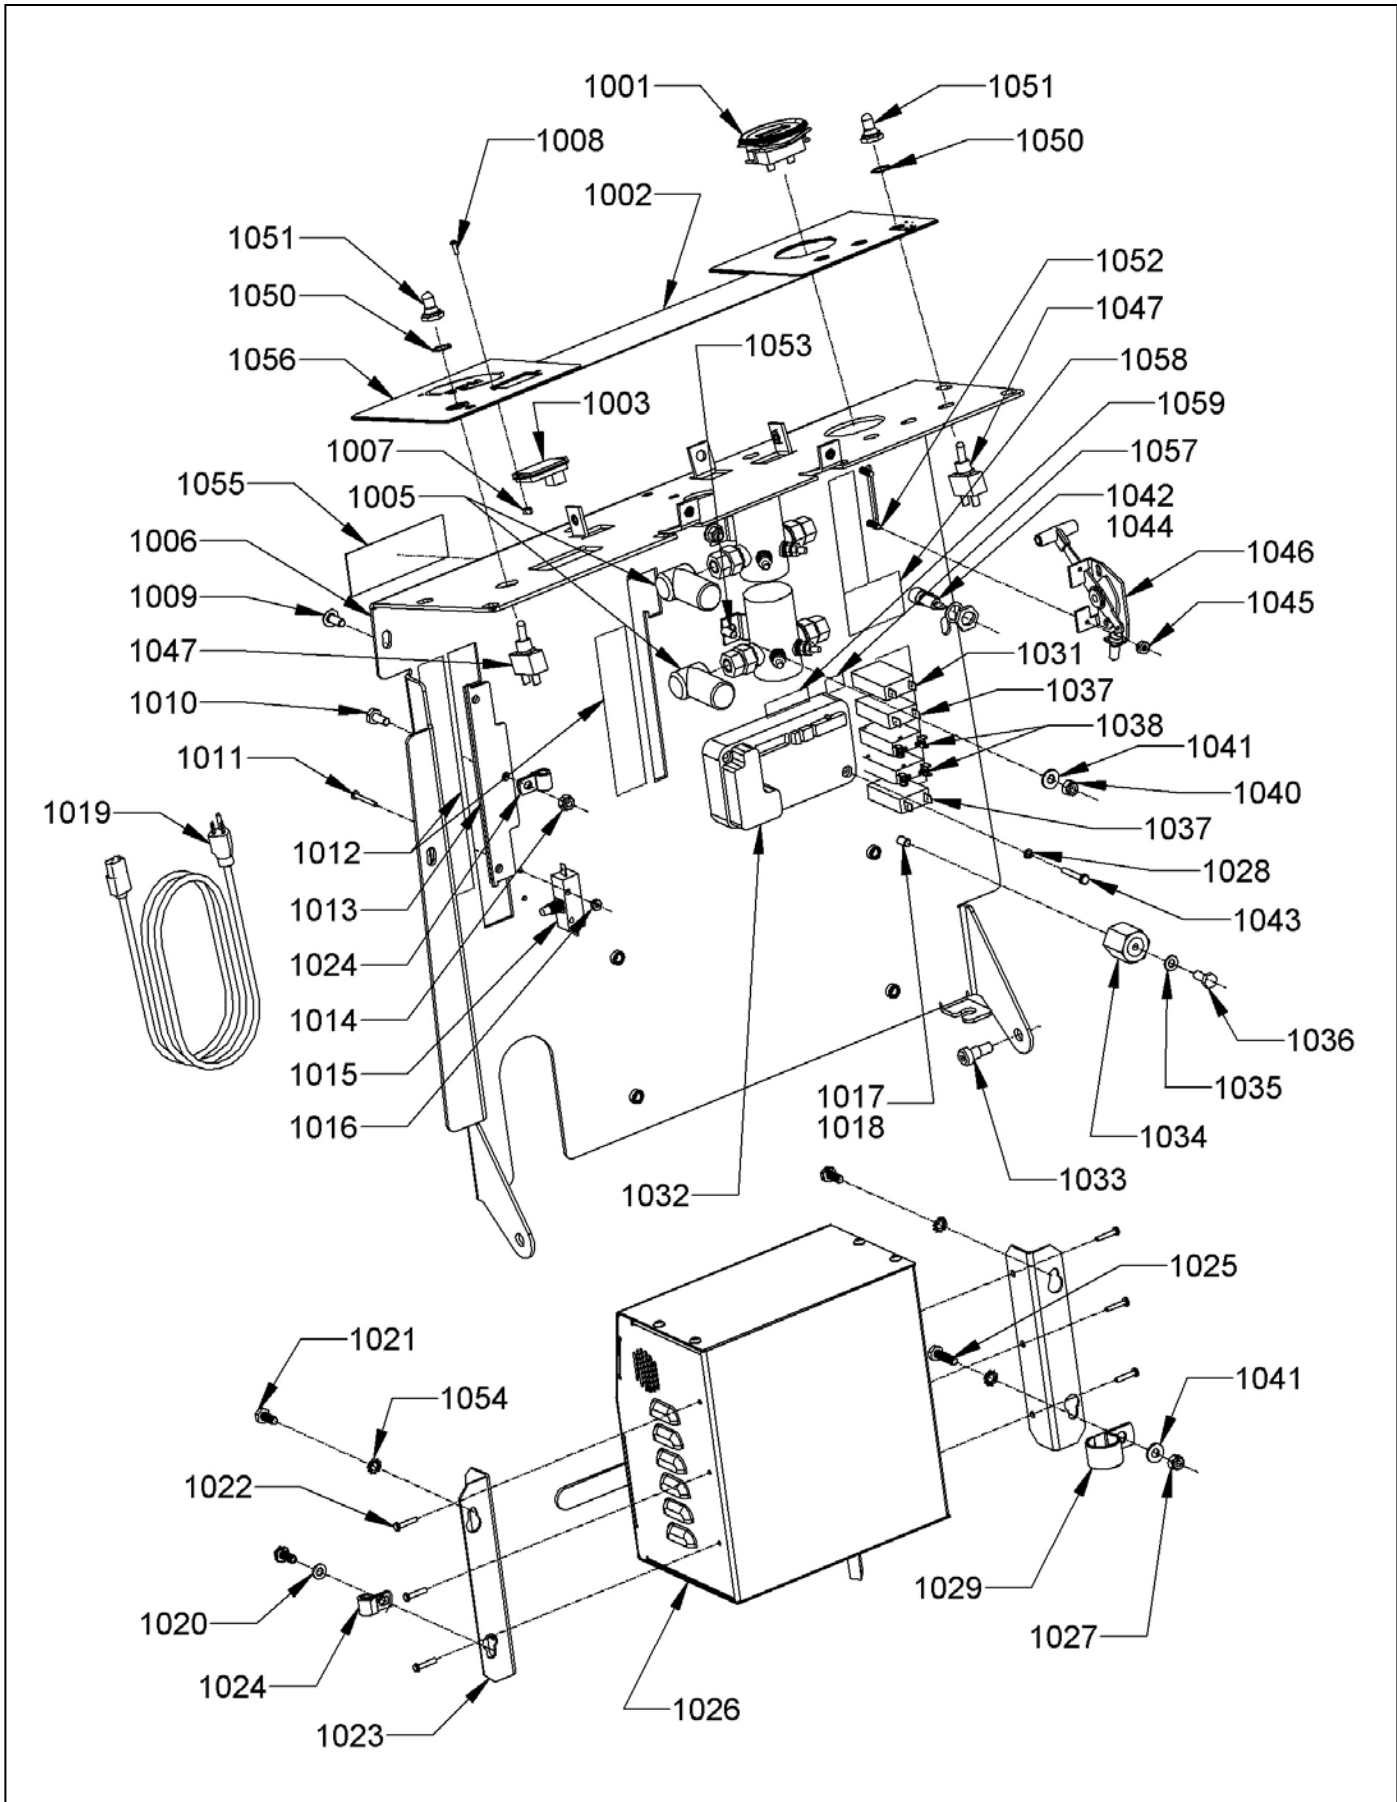

REAR PANEL ASSEMBLY