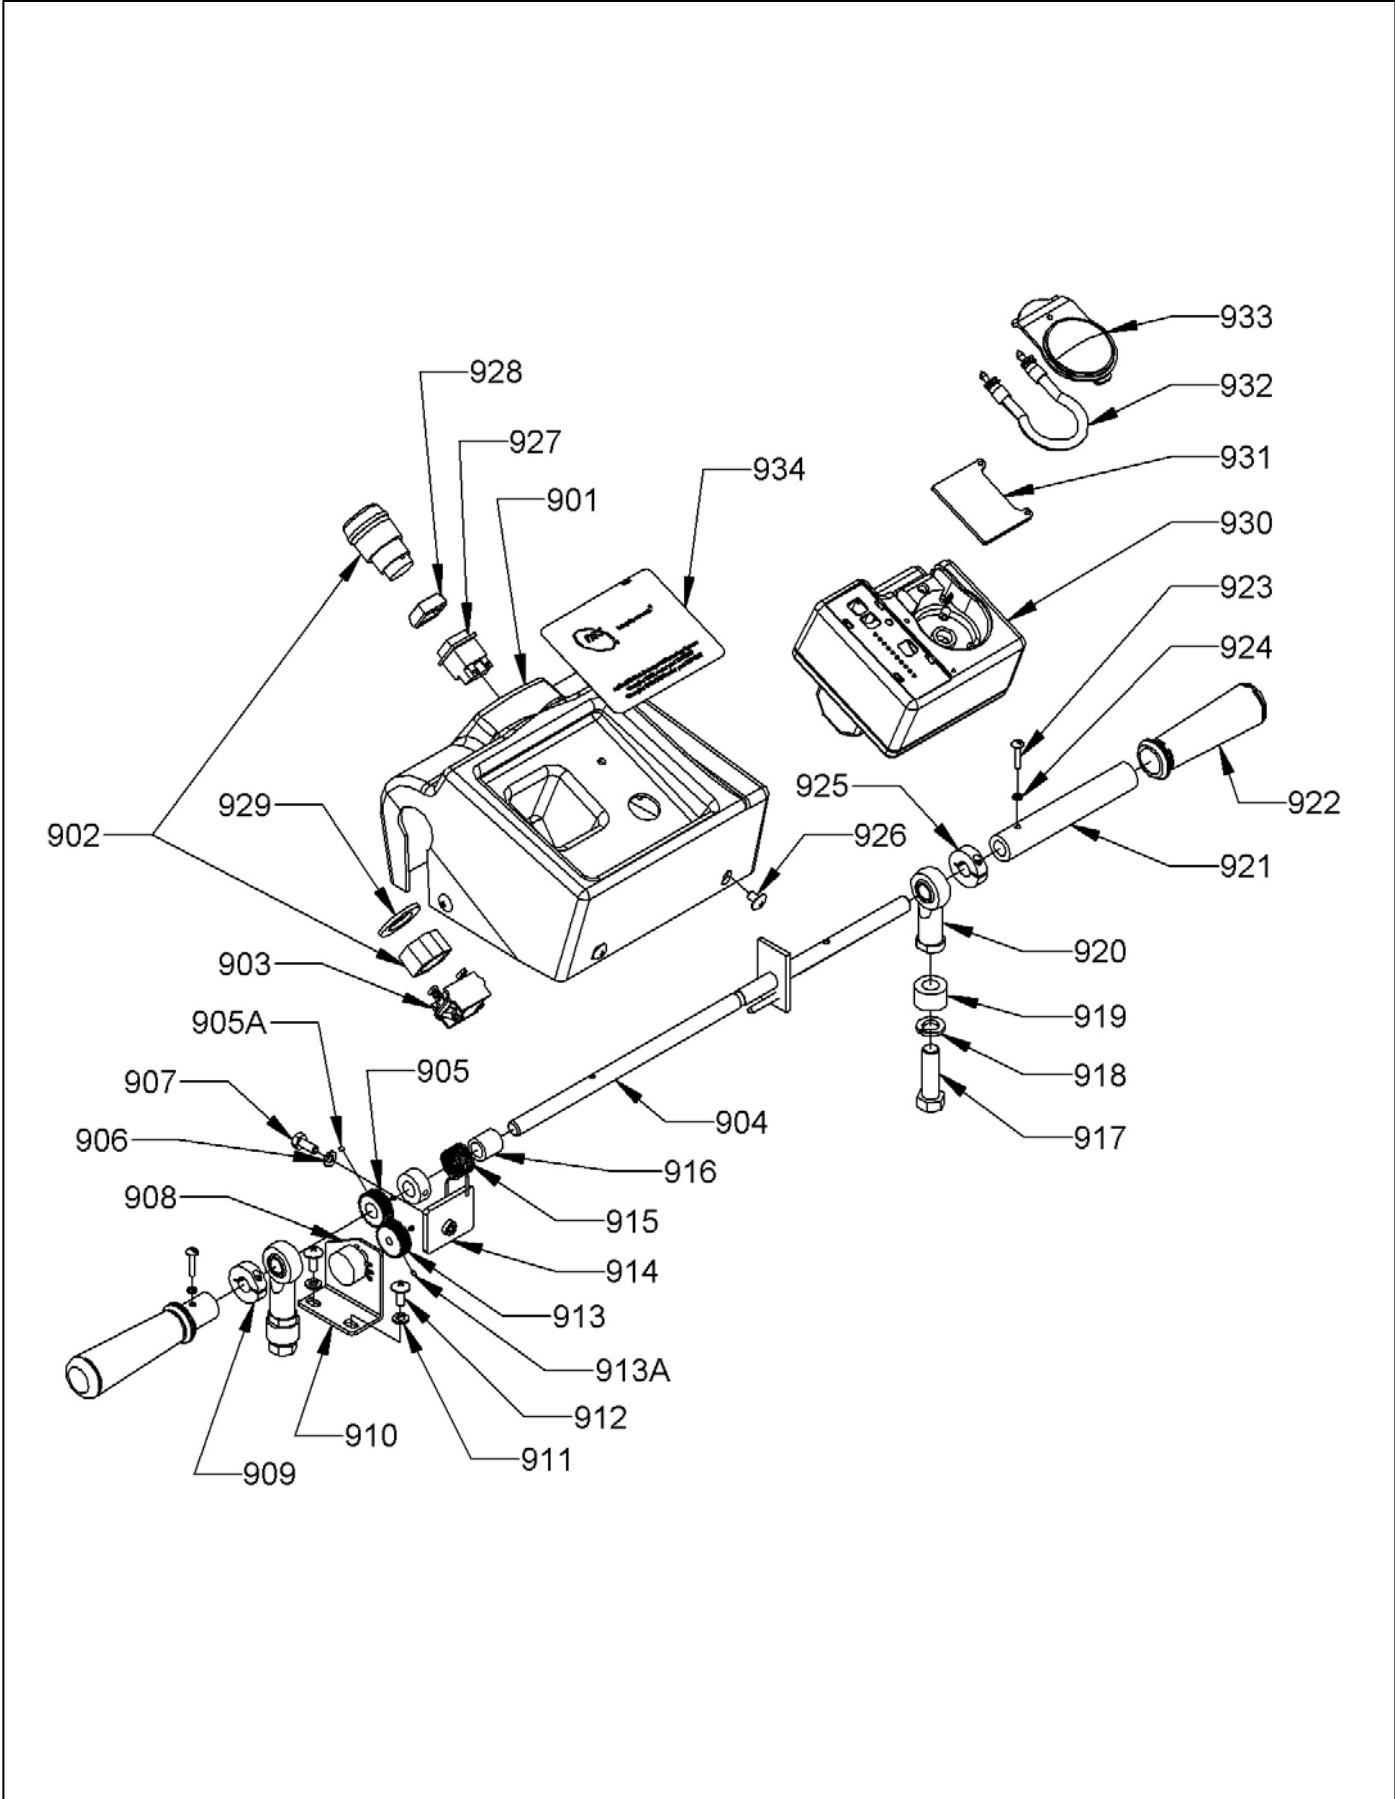

HANDLE BAR & COVER ASSEMBLY

<u>ITEM</u>	<u>PART NO.</u>	<u>DESCRIPTION</u>	<u>QTY.</u>
901	3394231	HANDLE COVER	1
	3394201	HANDLE COVER - E-STOP	1
902	3393521	ACTUATOR - EMERGENCY STOP - OPTIONAL E-STOP	1
903	3391441	CONTACT BLOCK, 1 N.O. - OPTIONAL E-STOP	1
904	3393901	HANDLE BAR	1
905	2691931	DRIVE GEAR - HANDLE BAR - INCLUDES:	1
905A	9120170	8-32 X 3/16 SET SCREW - KNURL POINT - STEEL - PACK OF 5	2
906	9120880	1/4 SPLIT LOCK WASHER - PACK OF 10	1
907	9121210	1/4-20 X 5/8 HEX BOLT - PACK OF 10	1
908	2694131	POTENTIOMETER - CURTIS SPEED CONTROL	1
909	3393891	COLLAR - SHAFT 1/2" I.D. - INCLUDED CLAMPING SCREW	2
910	3393141	ADJUSTABLE BRACKET - TORSION SPRING	1
911	9120970	1/4 EXTERNAL STAR LOCK WASHER - PACK OF 10	2
912	9120990	1/4-20 X 3/8 TRUSS HEAD PHILLIPS MACHINE SCREW - PACK OF 5	2
913	2691941	DRIVEN GEAR - POTENTIOMETER - INCLUDES:	1
913A	9120170	8-32 X 3/16 SET SCREW - KNURL POINT - STEEL - PACK OF 5	2
914	3393851	BRACKET - SPRING STOP	1
915	6496091	TORSION SPRING - .81 I.D. X .067 DIAMETER WIRE	1
916	6496081	BEARING - PLAIN SLEEVE .5 X .75 X .75 LONG	1
917	9122710	1/2-20 X 1 3/4 HEX BOLT - PACK OF 1	2
918	9122420	1/2 SPLIT LOCK WASHER - PACK OF 5	2
919	2691891	HANDLE BAR SPACER	2
920	2391941	1/2-20 FEMALE ROD END - BALL JOINT	2
921	2691871	HANDLE GRIP BASE	2
922	3392901	HANDLE GRIP	2
923	9120270	8-32 X 7/8 ROUND HEAD PHILLIPS MACHINE SCREW - PACK OF 10	2
924	9120200	#8 SPLIT LOCK WASHER - PACK OF 10	2
925	6496171	COLLAR - SHAFT 1/2" I.D. - INCLUDED SET SCREW	1
926	9120990	1/4-20 X 3/8 TRUSS HEAD PHILLIPS MACHINE SCREW - PACK OF 5	4
927	4890761	MOMENTARY SWITCH	1
928	4890781	SWITCH BOOT	1
929	9123210	7/8 ID X 1-1/2 OD FLAT WASHER - PACK OF 1 - OPTIONAL E-STOP	1
930	9590101	KIT, SIDEKICK CHEMICAL DISPENSOR – OPTIONAL	1
	9590211	REPLACEMENT CONTROL BOARD	1
	9590121	REPLACEMENT PUMP TOP HOUSING	1
	9590131	REPLACEMENT PUMP BOTTOM HOUSING	1
	9590311	REPLACEMENT SPINNER ASSEMBLY, PUMP	1
931	9590189	KIT, SIDEKICK CONTROL COVER – OPTIONAL	1
	3394261	COVER, DILUTION CONTROL	1
	9590191	SCREW, TAMPERPROOF, #6 X 1/2" LONG	2
	9590201	TOOL, TAMPERPROOF SCREW	1
932	9590151	SQUEEZE TUBE WITH FITTINGS – OPTIONAL	1
933	9590141	SQUEEZE TUBE COVER – OPTIONAL	1
934	9590231	SIDEKICK READY LABEL	1

HANDLE BAR & COVER ASSEMBLY