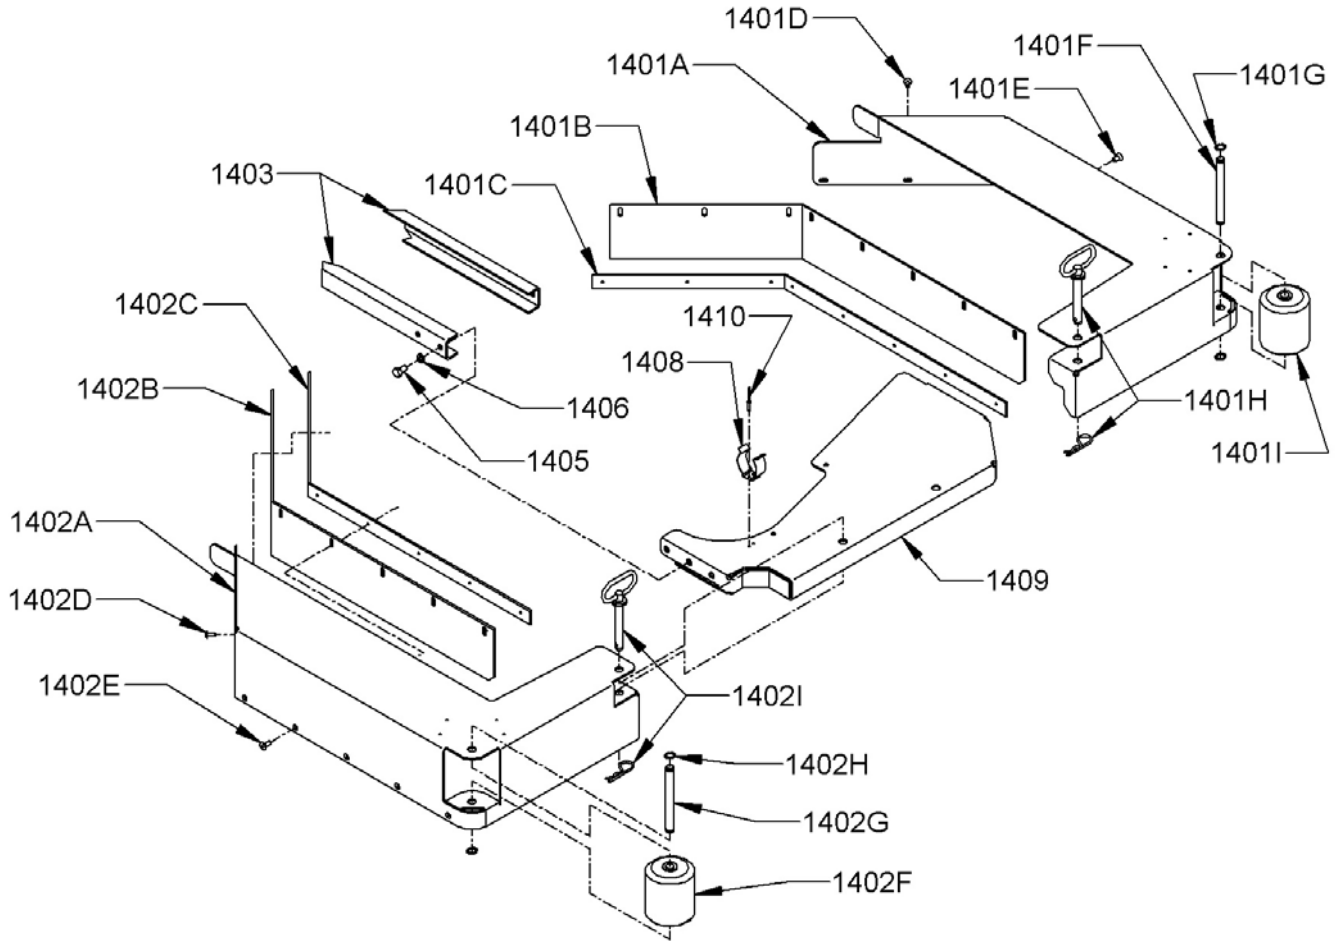

SKIRT ASSEMBLY WRANGLER 3330 DB