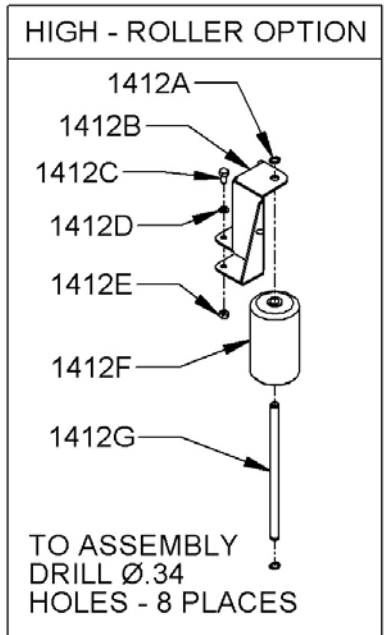

SKIRT ASSEMBLY WRANGLER 3330 DB