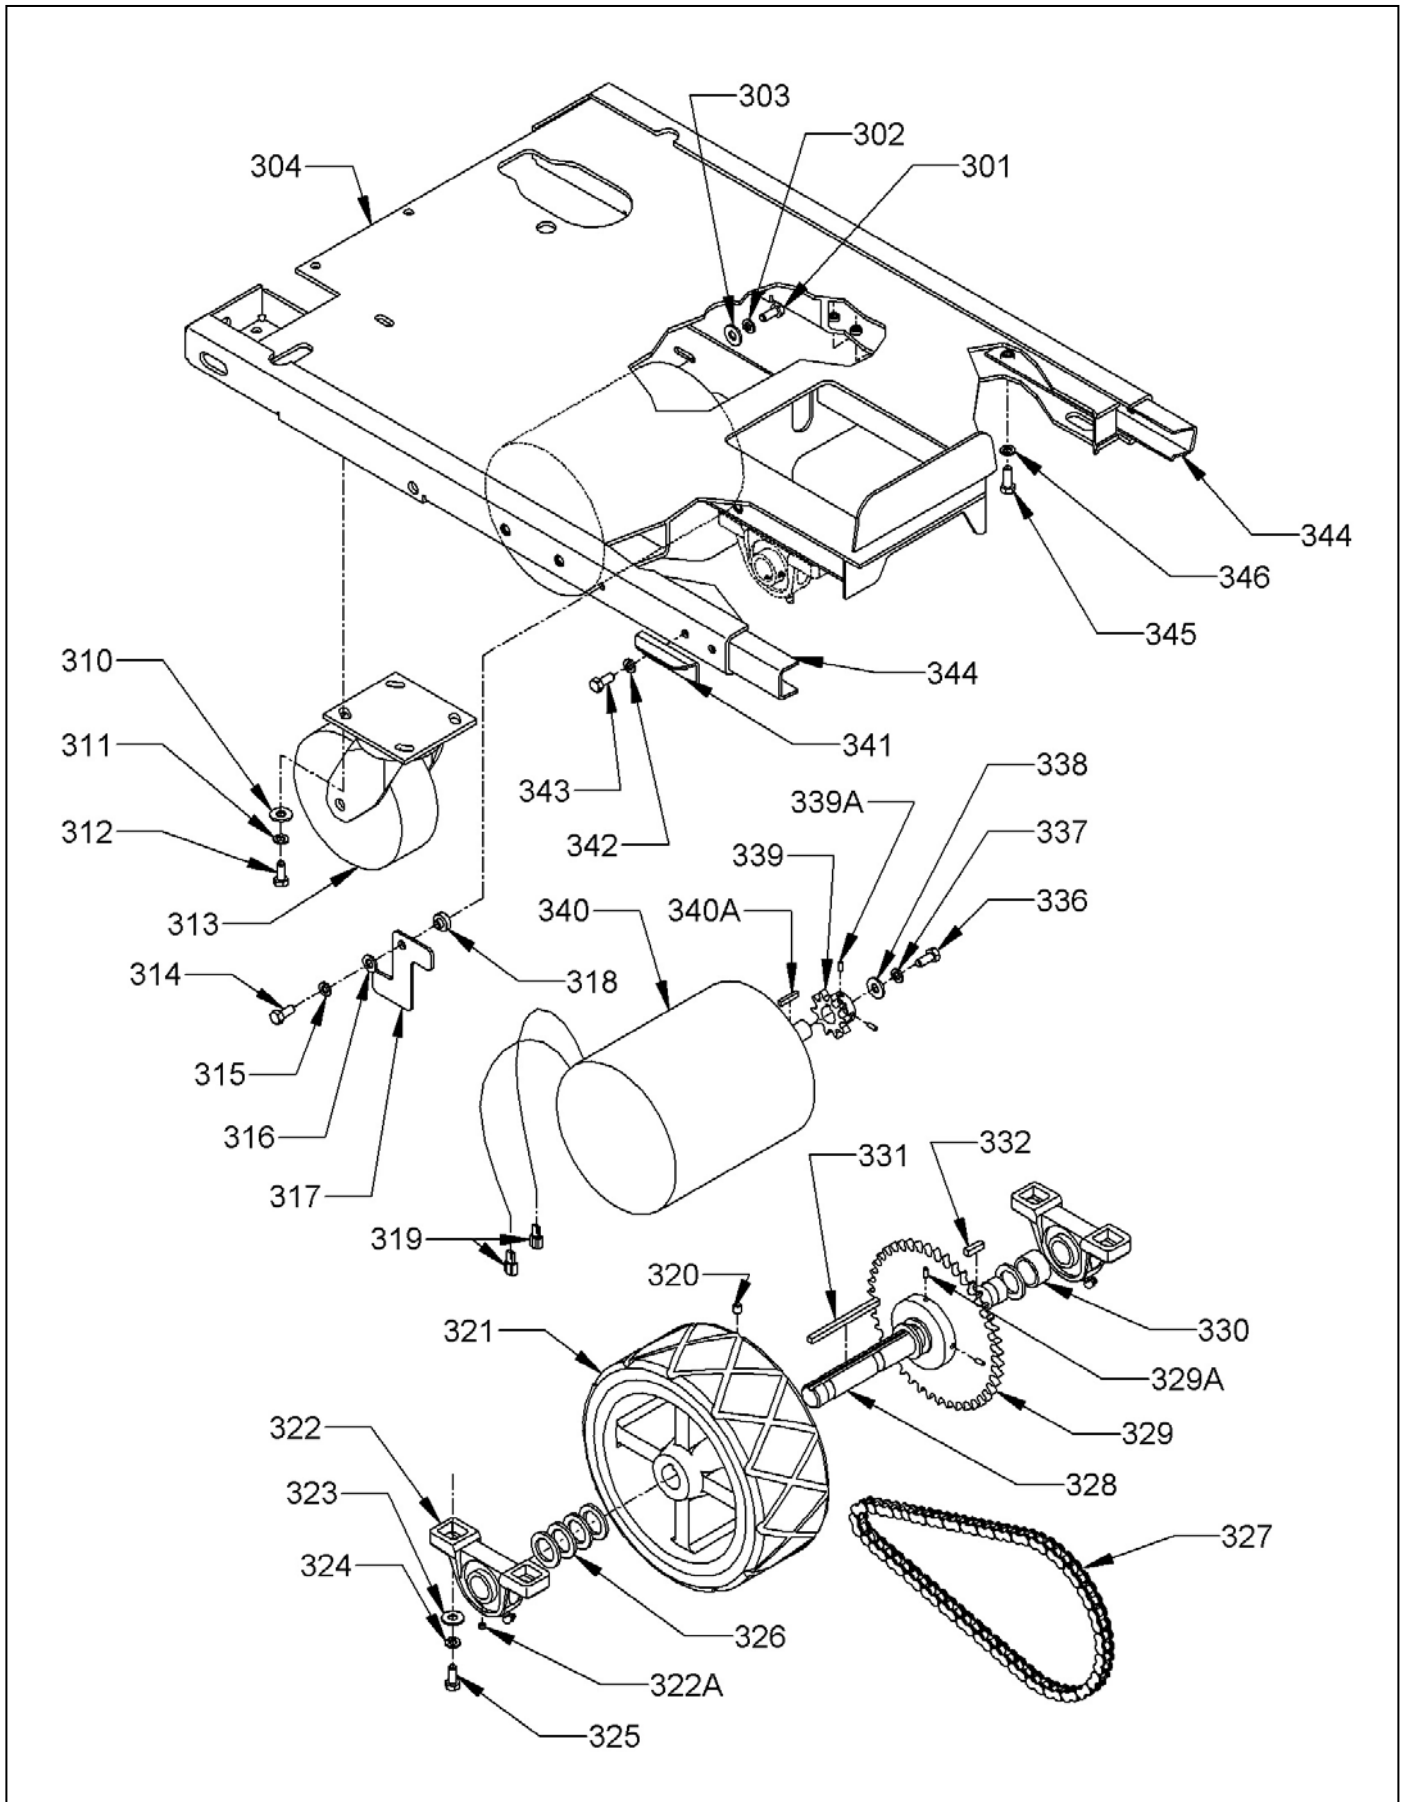

FRAME AND DRIVE WHEEL ASSEMBLY

ITEM	PART NO.	DESCRIPTION	QTY
301	9121250	1/4-20 X 3/4 HEX BOLT - PACK OF 10	4
302	9120880	1/4 SPLIT LOCK WASHER - PACK OF 10	4
303	9120930	9/32 I.D. X 5/8 O.D. X .051/.080 THICK SAE FLAT WASHER (1/4) - PACK OF 10	4
304	3392721	FRAME	1
310	9121980	7/16 I.D. X 1 O.D. X .075/.080 THICK SAE FLAT WASHER (3/8) - PACK OF 2	8
311	9122100	3/8 SPLIT LOCK WASHER - PACK OF 10	8
312	9122220	3/8-16 X 3/4 HEX BOLT - PACK OF 5	8
313	3394571	CASTER 6 X 2 - MAROON – INCLUDES	2
313A	3392601	MAROON CASTER WHEEL – ONLY	2
313B	3393771	SOFT RED CASTER WHEEL – ONLY	2
314	9121270	1/4-20 X 1 HEX BOLT - PACK OF 10	2
315	9120880	1/4 SPLIT LOCK WASHER - PACK OF 10	2
316	9120930	9/32 I.D. X 5/8 O.D. X .051/.080 THICK SAE FLAT WASHER (1/4) - PACK OF 10	2
317	2490651	SKIRT LATCH	2
318	2691771	SKIRT LATCH PIN	2
319	2690581	1/4 SPADE MALE TERMINAL 10-12 AWG YELLOW	2
320	9121380	5/16-18 X 3/8 SET SCREW - KNURL POINT - PACK OF 2	2
321	3392031	10" DRIVE WHEEL	1
322	3393121	PILLOW BLOCK BEARING - INCLUDES:	2
322A	9121365	1/4-28 X 1/4 SET SCREW - KNURL POINT - PACK OF 1	4
323	9121980	7/16 I.D. X 1 O.D. X .075/.080 THICK SAE FLAT WASHER (3/8) - PACK OF 2	4
324	9122100	3/8 SPLIT LOCK WASHER - PACK OF 10	4
325	9122300	3/8-16 X 1 1/4 HEX BOLT - PACK OF 2	4
326	6590521	1 I.D. X 1.5 O.D. X .13 THICK FLAT WASHER - 10 GAGE	8
327	2694069	#40 ROLLER CHAIN - 57 LINKS + MASTER LINK - INCLUDES:	1
327A	2694081	#40 ROLLER CHAIN - 57 LINKS - NO MASTER LINK	1
327B	2795211	MASTER LINK #40 CHAIN, NICKEL PLATED	1
328	3392571	DRIVE AXLE	1
329	2694051	DRIVEN SPROCKET 34 TEETH - INCLUDES:	1
329A	9121380	5/16-18 X 3/8 SET SCREW - KNURL POINT - PACK OF 2	2
330	2692271	DRIVE WHEEL SPACER 1" I.D. X .6875	1
331	9121317	1/4 SQUARE X 3 3/4 LONG KEY - PACK OF 2	1
332	9121310	1/4 SQUARE X 7/8 LONG KEY - STEEL - PACK OF 2	1
336	9121640	5/16-18 X 3/4 HEX BOLT - PACK OF 5	1
337	9121520	5/16 SPLIT LOCK WASHER - PACK OF 10	1
338	9121400	3/8 I.D. X 7/8 O.D. X .064/.104 THICK WROUGHT WASHER (5/16) - PACK OF 10	1
339	2695011	DRIVE SPROCKET, MOTOR WITH SET SCREW - INCLUDES:	1
339A	9120850	1/4-20 X 5/16 SET SCREW - KNURL POINT - PACK OF 2	2
340	2790101	DRIVE MOTOR 36 VOLT - INCLUDES:	1
340A	2792681	1/4 X 1/4 X 1 MOTOR KEY	1
341	3392491	SKIRT SUPPORT	2
342	9121520	5/16 SPLIT LOCK WASHER - PACK OF 10	4
343	9121640	5/16-18 X 3/4 HEX BOLT - PACK OF 5	4
344	3394033	FRAME CHANNEL	2
345	9121600	5/16-18 X 5/8 HEX BOLT - PACK OF 5	2
346	9121520	5/16 SPLIT LOCK WASHER - PACK OF 10	2

FRAME AND DRIVE WHEEL ASSEMBLY