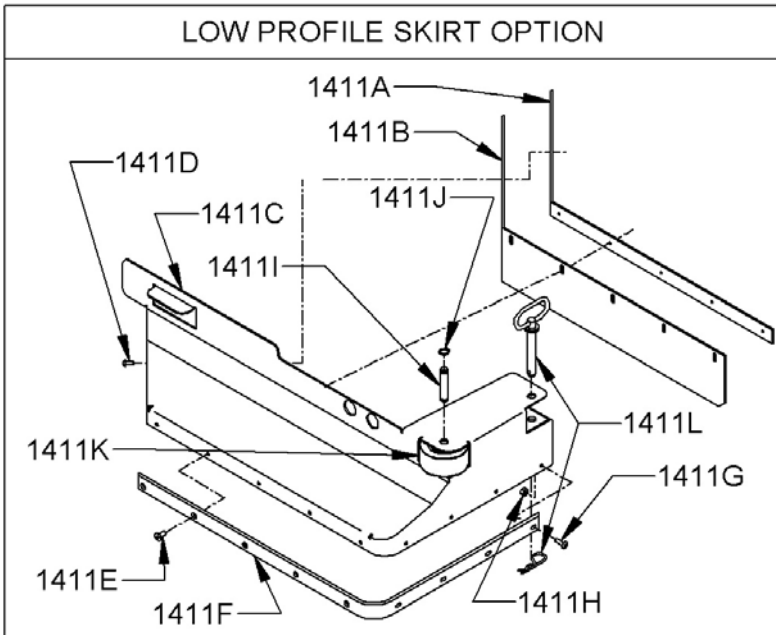

SKIRT ASSEMBLY WRANGLER 3330 DB