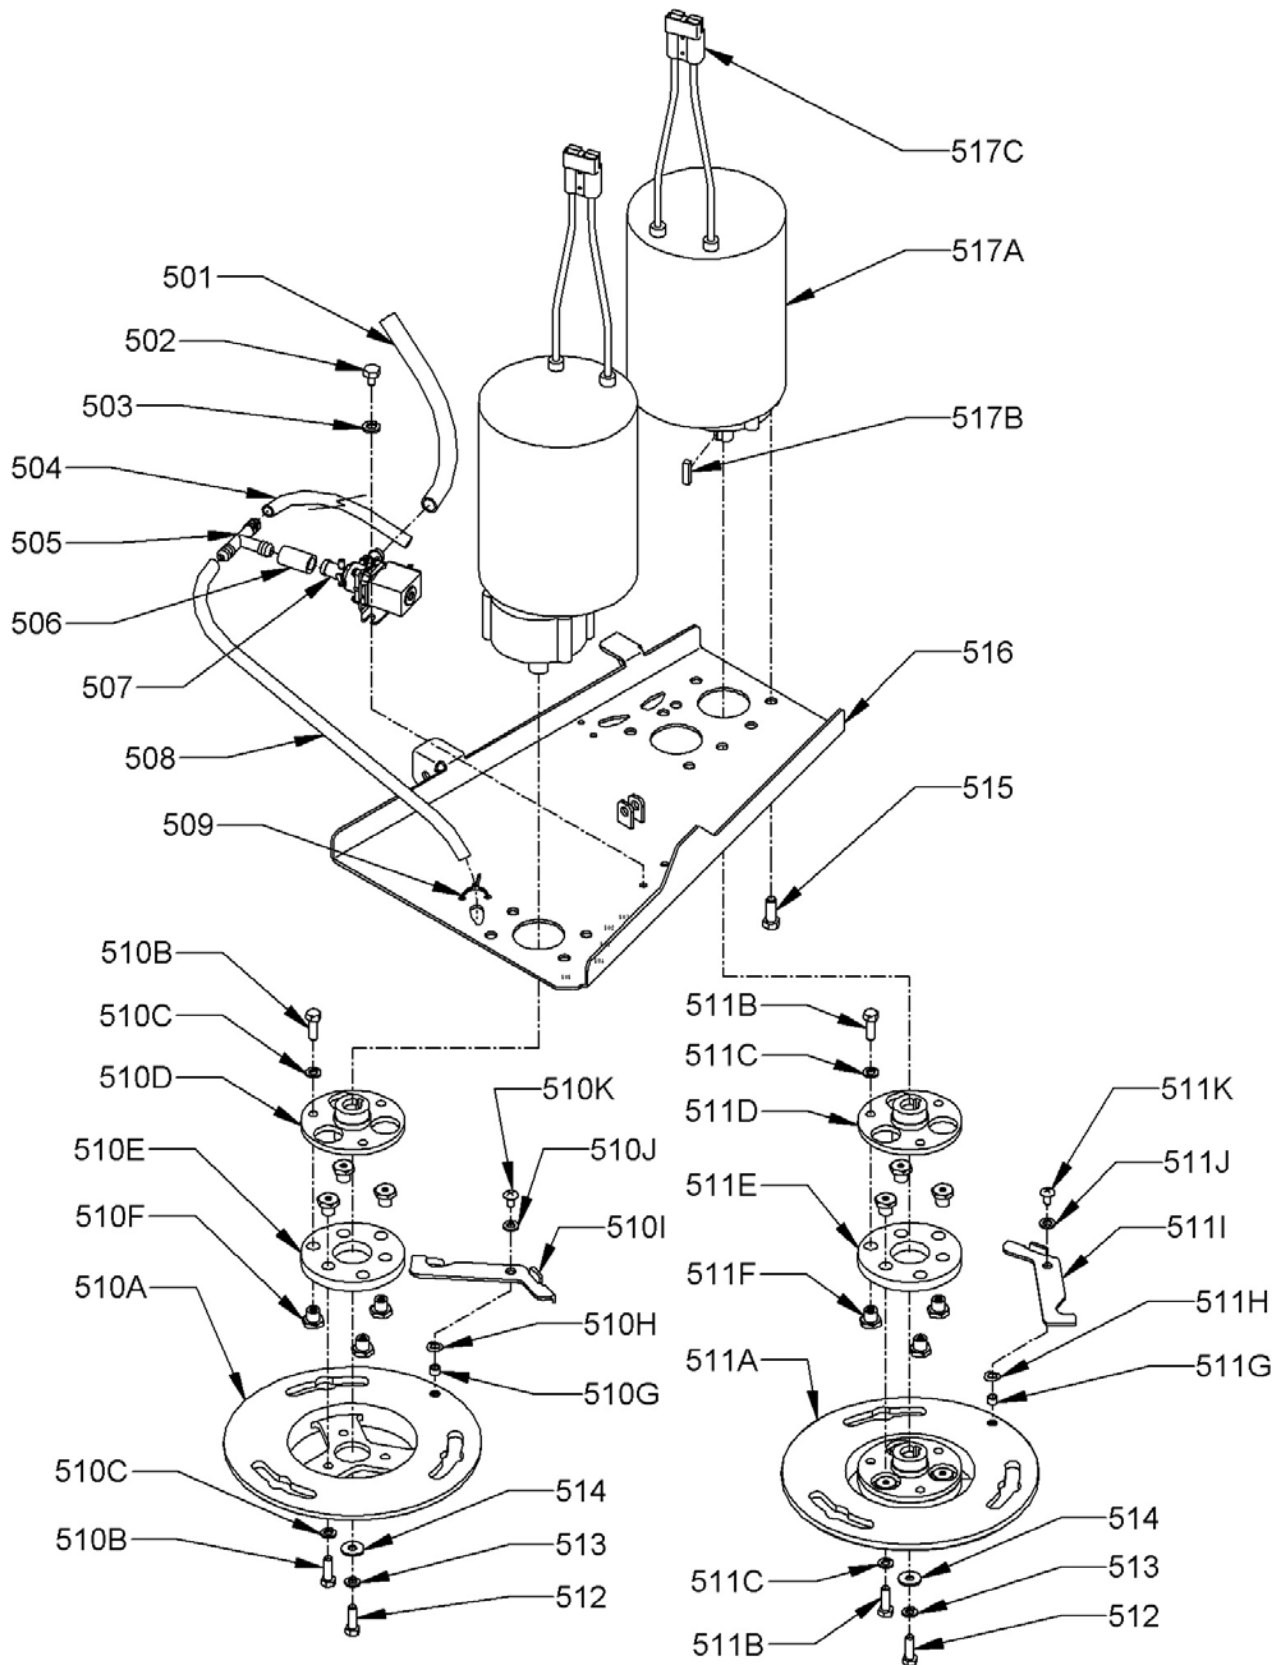

BRUSH MOTOR ASSEMBLY

ITEM	PART NO.	DESCRIPTION	QTY
501	8791180	1/2 X 3/4 X 26" LONG VINYL TUBING	1
	8791180	1/2 X 3/4 X 17" LONG VINYL TUBING - SIDEKICK ONLY	1
502	9121170	1/4-20 X 1/2 HEX HEAD MACHINE SCREW - PACK OF 5	2
503	9120880	1/4 SPLIT LOCK WASHER - PACK OF 10	2
504	8791070	VINYL HOSE - 3/8" I.D. X 1/2" O.D. X 9.5" LONG - WRANGLER 2730	1
504	8791070	VINYL HOSE - 3/8" I.D. X 1/2" O.D. X 11" LONG - WRANGLER 3330	1
505	7691371	TEE - 3/8" X 3/8" X 1/2"	1
506	8791180	1/2 X 3/4 X 2" LONG VINYL TUBING	1
507	7692621	SOLUTION SOLENOID VALVE	1
508	8791070	3/8" I.D. X 1/2" O.D. X 7.5" LONG VINYL HOSE	1
509	9123005	1/8" X 11" WIRE TIE - PACK OF 10	2
510	2699059	RIGHT DRIVE CASTING ASSEMBLY - INCLUDES:	1
510A	2698072	DRIVE CASTING	1
510B	9121680	5/16-18 X 1 HEX BOLT - PACK OF 5	6
510C	9121520	5/16 SPLIT LOCK WASHER - PACK OF 10	6
510D	2698052	DRIVE HUB	1
510E	2698061	RUBBER MOUNT	1
510F	2698081	DRIVE LUG	6
510G	2791281	BUSHING SPACER	1
510H	9122120	3/8 I.D. X 5/8 O.D. X .031 THICK 1 WAVE SPRING WASHER (3/8) - PACK OF 5	1
510I	2790211	BRUSH PLATE LATCH	1
510J	9121390	11/32 I.D. X 11/16 O.D. X .051/.080 THICK SAE FLAT WASHER (5/16)-PACK OF 10	2
510K	9121090	1/4-20 X 1/2 TRUSS HEAD PHILLIPS MACHINE SCREW - PACK OF 5	1
511	2699069	LEFT DRIVE CASTING ASSEMBLY - INCLUDES:	1
511A	2698072	DRIVE CASTING	1
511B	9121680	5/16-18 X 1 HEX BOLT - PACK OF 5	6
511C	9120520	5/16 SPLIT LOCK WASHER - PACK OF 10	6
511D	2698052	DRIVE HUB	1
511E	2698061	RUBBER MOUNT	1
511F	2698081	DRIVE LUG	6
511G	2791281	BUSHING SPACER	1
511H	9122120	3/8 I.D. X 5/8 O.D. X .031 THICK 1 WAVE SPRING WASHER (3/8) - PACK OF 5	1
511I	2790211	BRUSH PLATE LATCH	1
511J	9121390	11/32 I.D. X 11/16 O.D. X .051/.080 THICK SAE FLAT WASHER (5/16)-PACK OF 10	2
511K	9121090	1/4-20 X 1/2 TRUSS HEAD PHILLIPS MACHINE SCREW - PACK OF 5	1
512	9121680	5/16-18 X 1 HEX BOLT - PACK OF 5	2
513	9121520	5/16 SPLIT LOCK WASHER - PACK OF 10	2
514	9121985	13/32 I.D. X 1 O.D. X .12 THICK FLAT WASHER (11 GAGE) - PACK OF 1	2
515	9122220	3/8-16 X 3/4 HEX BOLT - PACK OF 5	8
516	3392233	BRUSH DECK	1
517	2699179	BRUSH GEAR MOTOR ASSEMBLY - INCLUDES:	2
517A	3390771	BRUSH GEAR MOTOR - INCLUDES:	2
517B	2792681	1/4" X 1/4" X 1" MOTOR KEY	2
N/S	3391081	CARBON BRUSH ASSEMBLY - 3390771	2
517C	2690471	ANDERSON CONNECTOR - ONLY	2
N/S	4490721	CONTACT PINS - ANDERSON - 10-12 AWG	4

BRUSH MOTOR ASSEMBLY