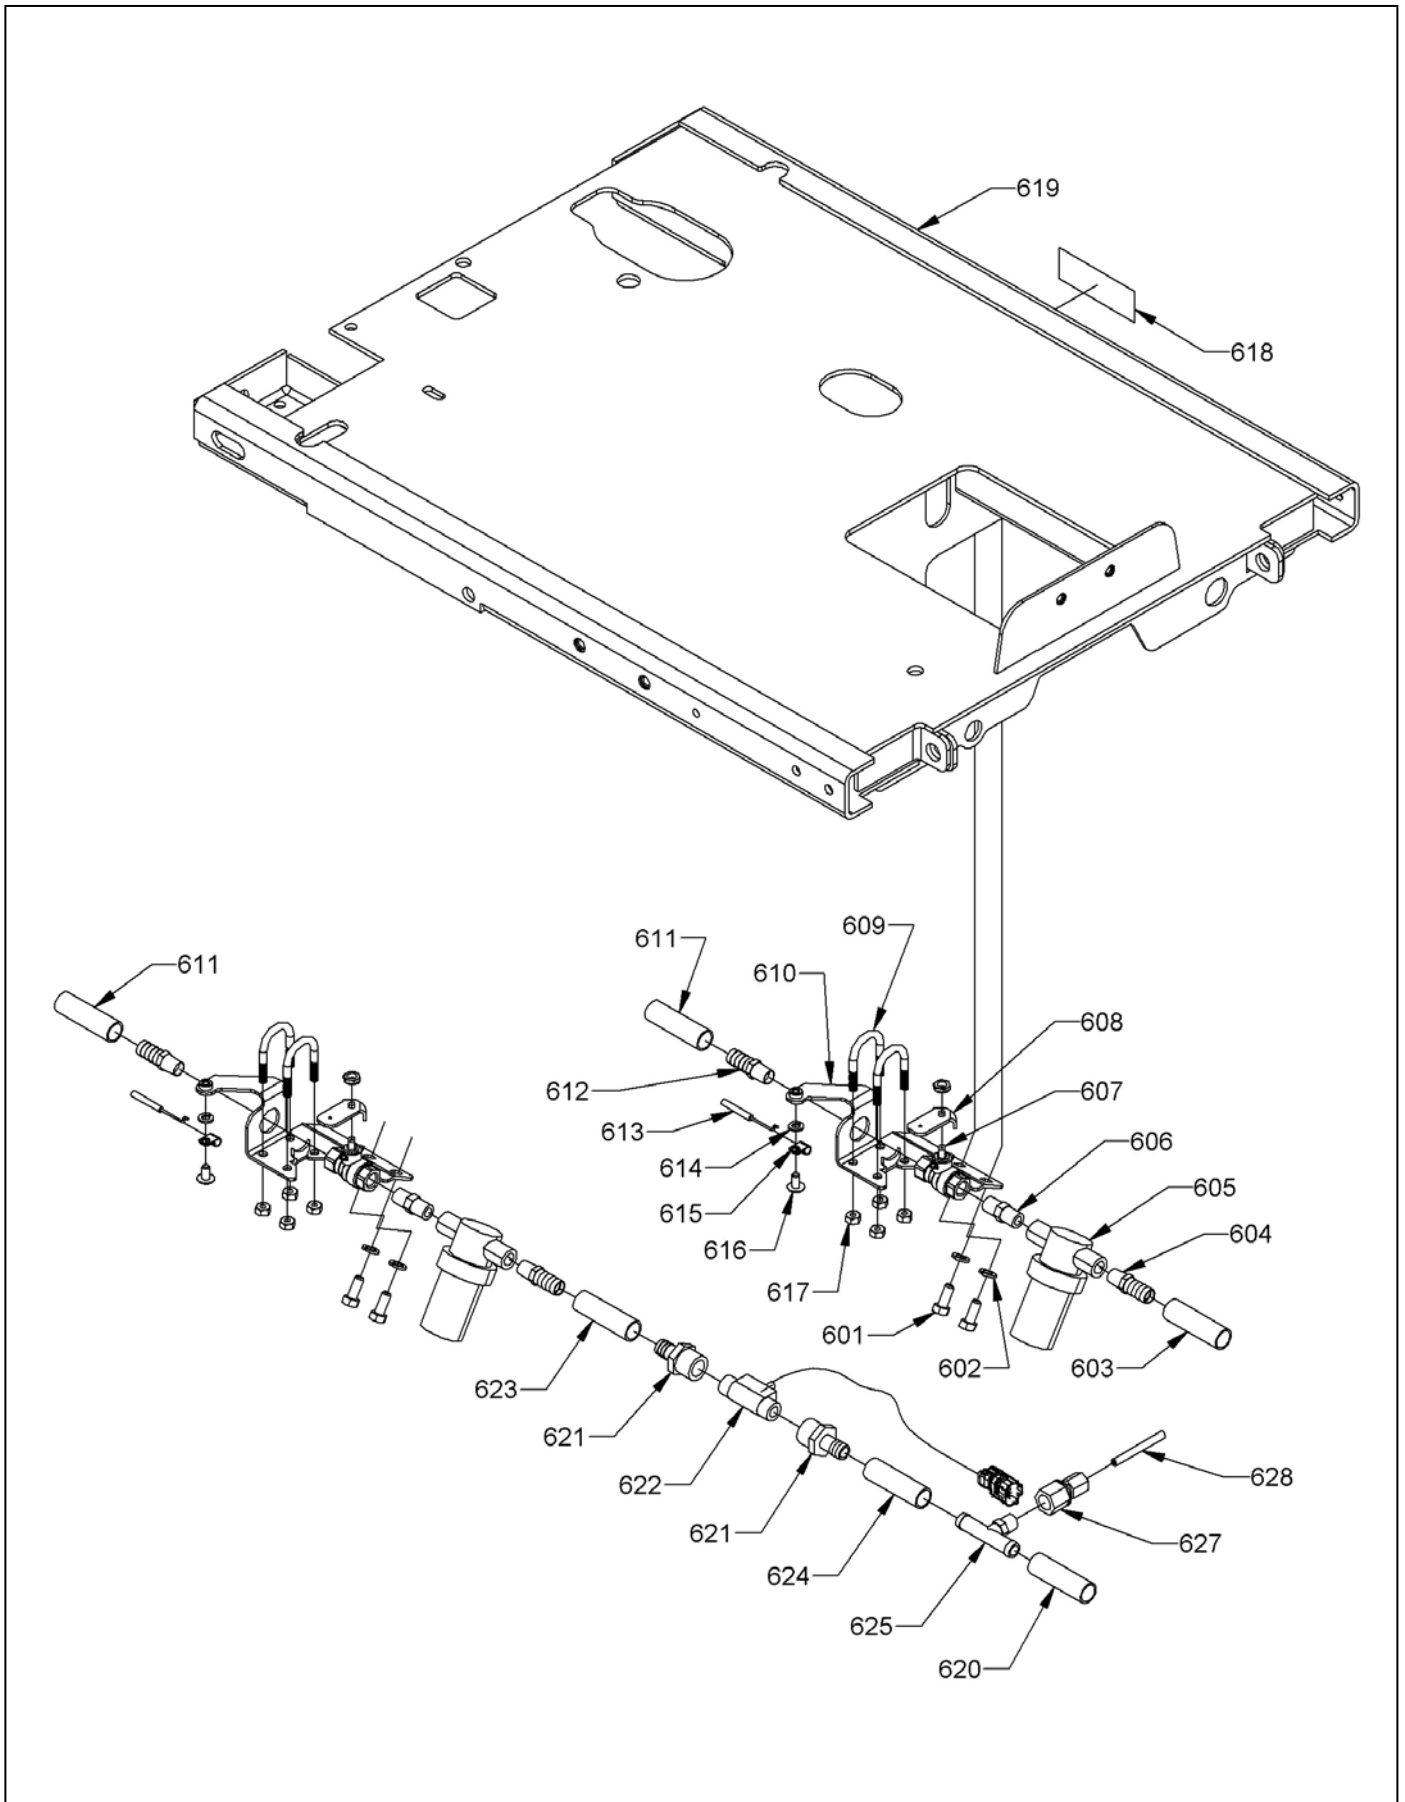

SOLUTION VALVE ASSEMBLY

ITEM	PART NO.	DESCRIPTION	QTY
601	9121210	1/4-20 X 5/8 HEX BOLT - PACK OF 10	2
602	9120880	1/4 SPLIT LOCK WASHER - PACK OF 10	2
603	8791180	1/2 X 3/4 VINYL TUBING (26" LONG)	1
604	2495161	FITTING - 1/2 HOSE BARB X 1/4 MNPT	1
605	3393551	INLINE CANISTER STRAINER (INCLUDES)	1
	3393611	STRAINER ELEMENT	1
	3394559	KIT, BOWL & GASKET (INCLUDES)	1
	3393621	GASKET	1
	3392731	BOWL	1
606	3891941	1/4 NPT HEX NIPPLE	1
607	2397961	SOLUTION VALVE	1
608	7691041	VALVE LEVER	1
609	9123140	1/4-20 X 1 3/4 X 1 3/4 "U" BOLT - PACK OF 1	2
610	3394041	SOLUTION VALVE MOUNT	1
611	8791180	1/2 X 3/4 VINYL TUBING (8 1/2" LONG)	1
612	2495161	FITTING, 1/2 HOSE BARB X 1/4 MNPT	1
613	7691051	SOLUTION LEVER AND CABLE ASSEMBLY	1
614	9120970	1/4 EXTERNAL STAR LOCK WASHER - PACK OF 10	1
615	7691061	CONDUIT CLAMP	1
616	9121090	1/4-20 X 1/2 TRUSS HEAD PHILLIPS MACHINE SCREW - PACK OF 5	1
617	9120910	1/4-20 HEX NUT WITH STAR LOCK WASHER - PACK OF 10	4
618	3393591	STRAINER LOCATION LABEL	1
619	3392721	FRAME	1
620	8791180	1/2 ID X 3/4 OD VINYL TUBING (17" LONG) - SIDEKICK ONLY	1
621	3394281	FITTING, 3/8 FPT X 1/2 HOSE - SIDEKICK ONLY	2
622	3394251	FLOW SENSOR WITH CONNECTOR - SIDE KICK ONLY - INCLUDES:	1
	3394291	CONNECTOR, FEMALE - SIDEKICK SENSOR	1
	3394311	TERMINAL, FEMALE	3
623	8791180	1/2 ID X 3/4 OD VINYL TUBING (2 1/2" LONG) - SIDEKICK ONLY	1
624	8791180	1/2 ID X 3/4 OD VINYL TUBING (2" LONG) - SIDEKICK ONLY	1
625	9590161	FITTING, TEE 1/2 HOSE X 1/4 MPT - SIDEKICK ONLY	1
626	8791180	1/2 ID X 3/4 OD VINYL TUBING (2 1/4" LONG) - SIDEKICK ONLY	1
627	9590221	FITTING, JACO 1/4 NPT X 1/4 OD TUBE - SIDEKICK ONLY	1
628	9590321	TUBING, 1/4" OD NYLON (69" LONG)	1

SOLUTION VALVE ASSEMBLY