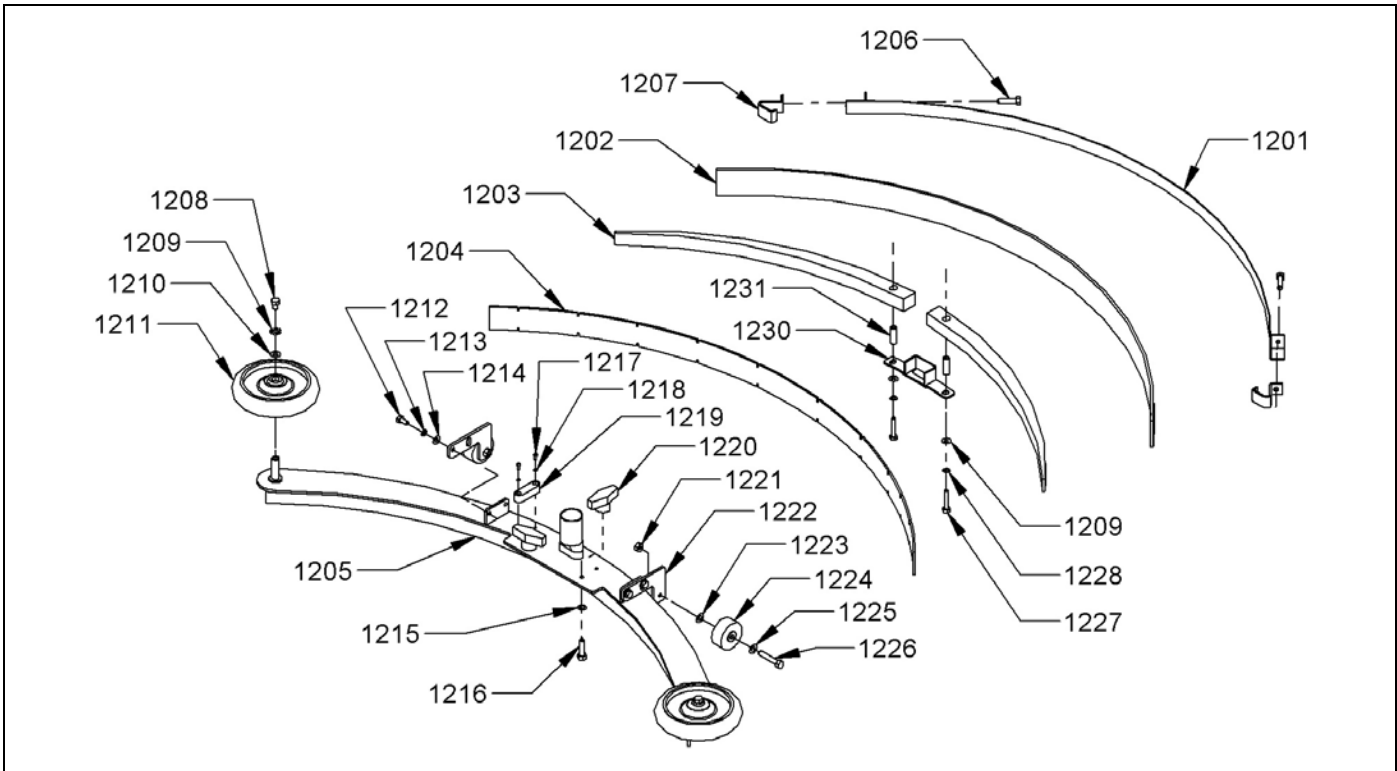

CURVED SQUEEGEE ASSEMBLY

<u>ITEM</u>	<u>PART NO.</u>	<u>DESCRIPTION</u>	<u>QTY.</u>
	3392979	CURVED SQUEEGEE ASSEMBLY BIG WHEELS - INCLUDES:	1
1201	2693841	REAR SECURING STRAP	1
1202	2695561	REAR BLADE	1
1203	2693811	CENTER WEDGE	2
1204	2693821	FRONT BLADE	1
1205	3392983	CURVED SQUEEGEE HOUSING	1
1206	9121720	5/16-18 X 1 1/4 FULL THREADED HEX BOLT - PACK OF 2	2
1207	2492561	HOOKED END	2
1208	9121560	5/16-18 X 1/2 HEX BOLT - PACK OF 5	2
1209	9121410	5/16 EXTERNAL STAR LOCK WASHER - PACK OF 10	2
1210	9121390	11/32 I.D. X 11/16 O.D. X .051/.080 THICK FLAT WASHER (5/16) - PACK OF 10	2
1211	3392991	SQUEEGEE BUMPER WHEEL - 6" O.D.	2
1212	9121210	1/4-20 X 5/8 HEX BOLT - PACK OF 10	4
1213	9120880	1/4 SPLIT LOCK WASHER - PACK OF 10	4
1214	9120930	9/32 I.D. X 5/8 O.D. X .051/.080 THICK FLAT WASHER (1/4) - PACK OF 10	4
1215	9121520	5/16 SPLIT LOCK WASHER - PACK OF 10	2
1216	9121720	5/16-18 X 1 1/4 FULL THREADED HEX BOLT - PACK OF 2	2
1217	9120070	6-32 X 3/8 ROUND HEAD PHILLIPS MACHINE SCREW - PACK OF 10	2
1218	9120030	#6 SPLIT LOCK WASHER - PACK OF 10	2
1219	2492581	SQUEEGEE LEVEL	1
1220	3392971	T - KNOB - SQUEEGEE	2
1221	9121450	5/16-18 HEX NUT WITH NYLOK INSERT - PACK OF 5	2
1222	2492571	DOLLY WHEEL MOUNTING BRACKET	2
1223	9121390	11/32 I.D. X 11/16 O.D. X .051/.080 THICK FLAT WASHER (5/16) - PACK OF 10	2
1224	3096741	WHEEL, BUMPER - SMALL GRAY	2
1225	9121390	11/32 I.D. X 11/16 O.D. X .051/.080 THICK FLAT WASHER (5/16) - PACK OF 10	2
1226	9121760	5/16-18 X 1 3/4 HEX BOLT - PACK OF 2	2
1227	9121280	1/4-20 X 1 1/2 HEX BOLT - PACK OF 5	2
1228	9120880	1/4 SPLIT LOCK WASHER - PACK OF 10	2
1229	9120930	9/32 I.D. X 5/8 O.D. X .051/.080 THICK FLAT WASHER (1/4) - PACK OF 10	2
1230	2492541	CENTER HOLD DOWN	1
1231	2492591	CENTER HOLD DOWN SPACER	2