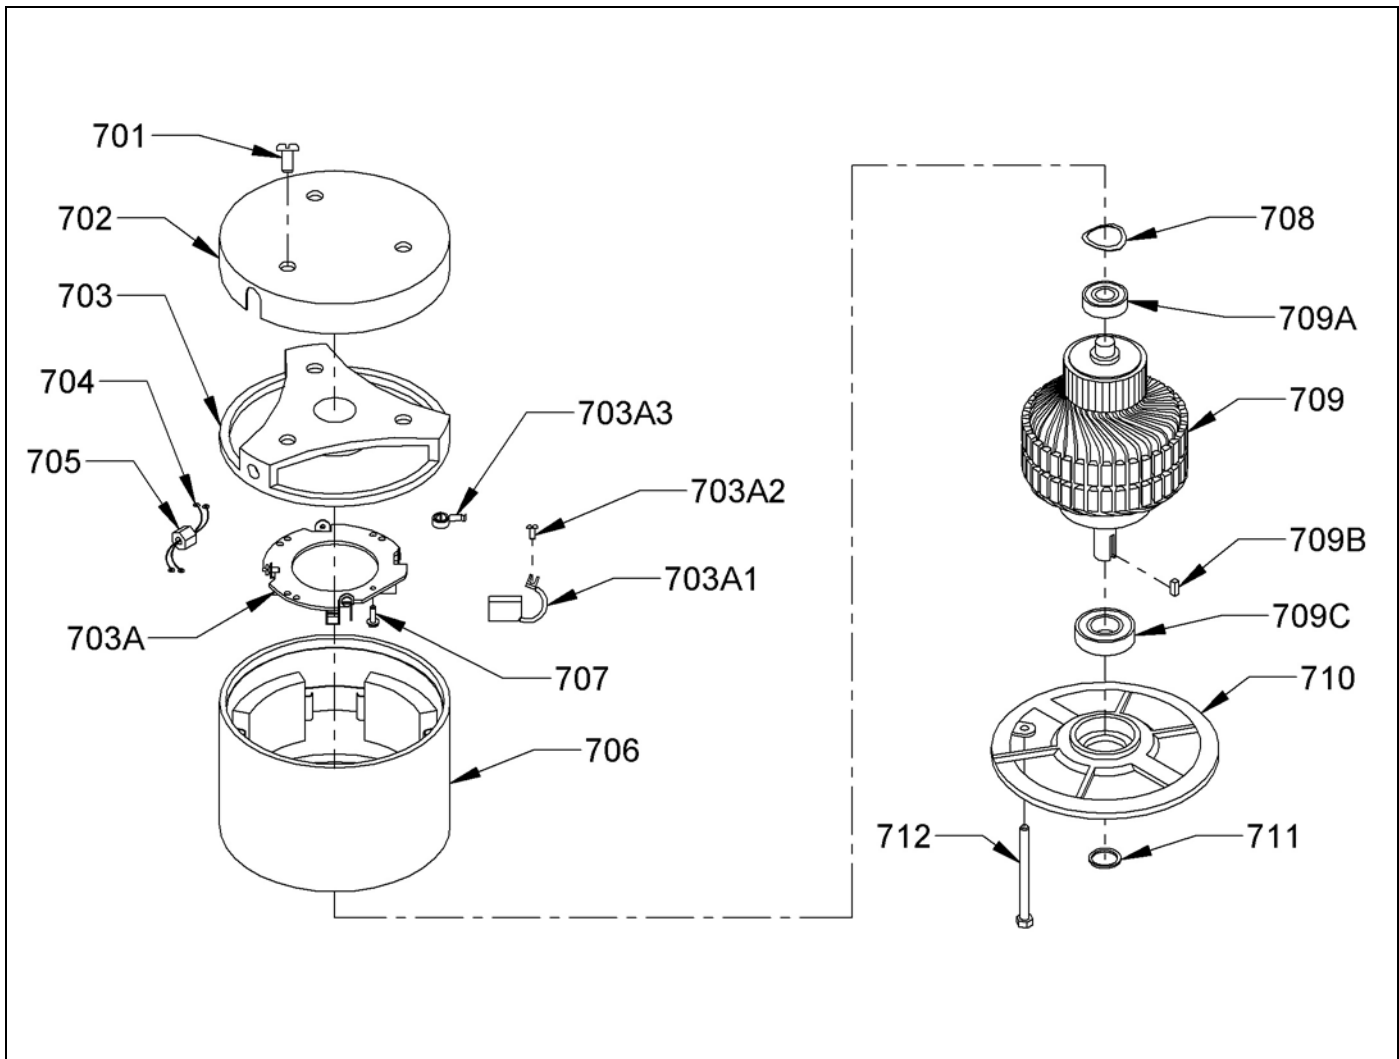

SOLUTION VALVE ASSEMBLY

WIRING DIAGRAM

WIRING DIAGRAM - SIDEKICK OPTION

DRIVE MOTOR ASSEMBLY

<u>ITEM</u>	<u>PART NO.</u>	<u>DESCRIPTION</u>	<u>QTY.</u>
	2790101	DRIVE MOTOR ASSEMBLY 36 VOLT - INCLUDES:	1
701	-----	PAN HEAD SCREW	3
702	2797721	TOP COVER	1
703	-----	TOP END BELL ASSEMBLY	1
703A	2797681	BRUSH BOARD ASSEMBLY - INCLUDES:	1
703A1	2797571	BRUSH SPRING	4
703A2	-----	10-32 X 3/8 BRASS PAN HEAD SCREW	4
703A3	2797691	CARBON BRUSH WITH LEAD AND TERMINAL	4
704	2797581	LEAD ASSEMBLY - 1 WIRE WITH TERMINALS	2
705	-----	HEYCO STRAIN RELIEF	1
706	2797651	STATOR FRAME ASSEMBLY WITH MAGNETS	1
707	9120600	10-24 X 1/2 SELF TAPPING ROUND HEAD SCREW - PACK OF 10	3
708	2797591	HELICAL WASHER	1
709	2797661	ARMATURE ASSEMBLY - INCLUDES:	1
709A	5092041	BEARING TOP END - COMMUTATOR END	1
709B	2792681	SHAFT KEY	1
709C	2790311	BEARING, BOTTOM END (SHAFT END)	1
710	2797711	BOTTOM END BELL	1
711	2797731	SHAFT SEAL	1
712	-----	THRU BOLT	2