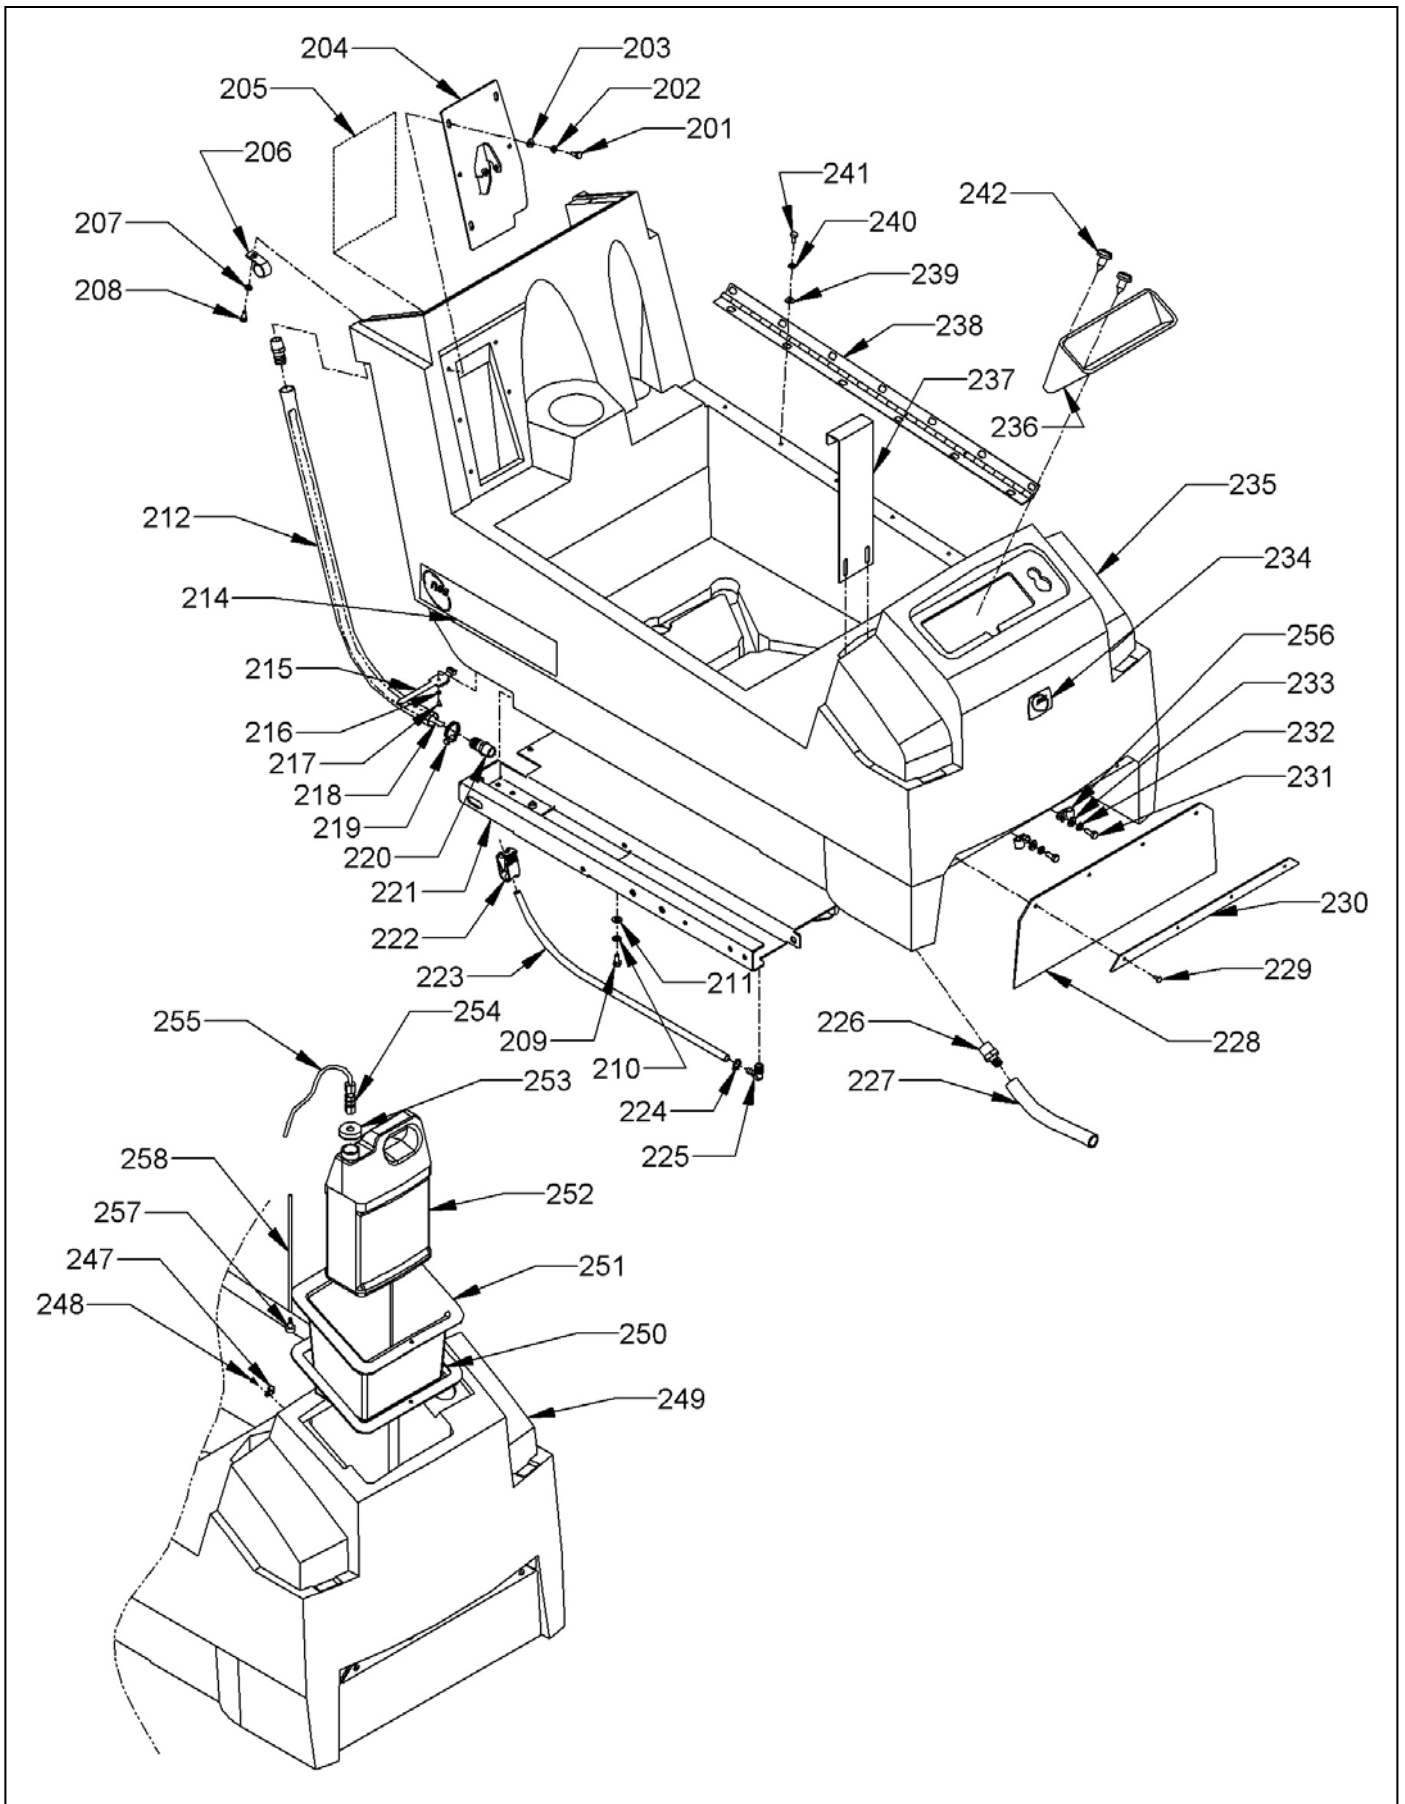

SOLUTION TANK ASSEMBLY

FRAME AND DRIVE WHEEL ASSEMBLY

ITEM	PART NO.	DESCRIPTION	QTY
301	9121250	1/4-20 X 3/4 HEX BOLT - PACK OF 10	4
302	9120880	1/4 SPLIT LOCK WASHER - PACK OF 10	4
303	9120930	9/32 I.D. X 5/8 O.D. X .051/.080 THICK SAE FLAT WASHER (1/4) - PACK OF 10	4
304	3392721	FRAME	1
310	9121980	7/16 I.D. X 1 O.D. X .075/.080 THICK SAE FLAT WASHER (3/8) - PACK OF 2	8
311	9122100	3/8 SPLIT LOCK WASHER - PACK OF 10	8
312	9122220	3/8-16 X 3/4 HEX BOLT - PACK OF 5	8
313	3394571	CASTER 6 X 2 - MAROON – INCLUDES	2
313A	3392601	MAROON CASTER WHEEL – ONLY	2
313B	3393771	SOFT RED CASTER WHEEL – ONLY	2
314	9121270	1/4-20 X 1 HEX BOLT - PACK OF 10	2
315	9120880	1/4 SPLIT LOCK WASHER - PACK OF 10	2
316	9120930	9/32 I.D. X 5/8 O.D. X .051/.080 THICK SAE FLAT WASHER (1/4) - PACK OF 10	2
317	2490651	SKIRT LATCH	2
318	2691771	SKIRT LATCH PIN	2
319	2690581	1/4 SPADE MALE TERMINAL 10-12 AWG YELLOW	2
320	9121380	5/16-18 X 3/8 SET SCREW - KNURL POINT - PACK OF 2	2
321	3392031	10" DRIVE WHEEL	1
322	3393121	PILLOW BLOCK BEARING - INCLUDES:	2
322A	9121365	1/4-28 X 1/4 SET SCREW - KNURL POINT - PACK OF 1	4
323	9121980	7/16 I.D. X 1 O.D. X .075/.080 THICK SAE FLAT WASHER (3/8) - PACK OF 2	4
324	9122100	3/8 SPLIT LOCK WASHER - PACK OF 10	4
325	9122300	3/8-16 X 1 1/4 HEX BOLT - PACK OF 2	4
326	6590521	1 I.D. X 1.5 O.D. X .13 THICK FLAT WASHER - 10 GAGE	8
327	2694069	#40 ROLLER CHAIN - 57 LINKS + MASTER LINK - INCLUDES:	1
327A	2694081	#40 ROLLER CHAIN - 57 LINKS - NO MASTER LINK	1
327B	2795211	MASTER LINK #40 CHAIN, NICKEL PLATED	1
328	3392571	DRIVE AXLE	1
329	2694051	DRIVEN SPROCKET 34 TEETH - INCLUDES:	1
329A	9121380	5/16-18 X 3/8 SET SCREW - KNURL POINT - PACK OF 2	2
330	2692271	DRIVE WHEEL SPACER 1" I.D. X .6875	1
331	9121317	1/4 SQUARE X 3 3/4 LONG KEY - PACK OF 2	1
332	9121310	1/4 SQUARE X 7/8 LONG KEY - STEEL - PACK OF 2	1
336	9121640	5/16-18 X 3/4 HEX BOLT - PACK OF 5	1
337	9121520	5/16 SPLIT LOCK WASHER - PACK OF 10	1
338	9121400	3/8 I.D. X 7/8 O.D. X .064/.104 THICK WROUGHT WASHER (5/16) - PACK OF 10	1
339	2695011	DRIVE SPROCKET, MOTOR WITH SET SCREW - INCLUDES:	1
339A	9120850	1/4-20 X 5/16 SET SCREW - KNURL POINT - PACK OF 2	2
340	2790101	DRIVE MOTOR 36 VOLT - INCLUDES:	1
340A	2792681	1/4 X 1/4 X 1 MOTOR KEY	1
341	3392491	SKIRT SUPPORT	2
342	9121520	5/16 SPLIT LOCK WASHER - PACK OF 10	4
343	9121640	5/16-18 X 3/4 HEX BOLT - PACK OF 5	4
344	3394033	FRAME CHANNEL	2
345	9121600	5/16-18 X 5/8 HEX BOLT - PACK OF 5	2
346	9121520	5/16 SPLIT LOCK WASHER - PACK OF 10	2