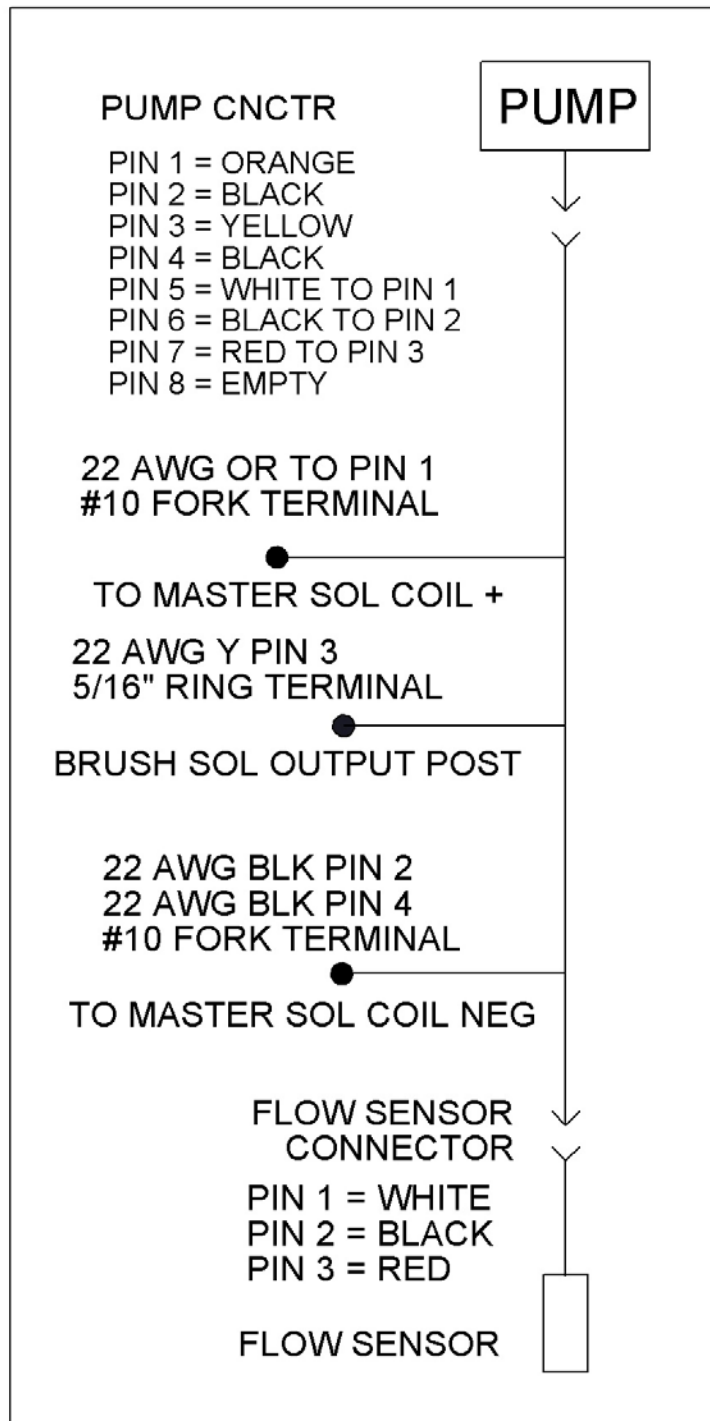

WIRING DIAGRAM - SIDEKICK OPTION