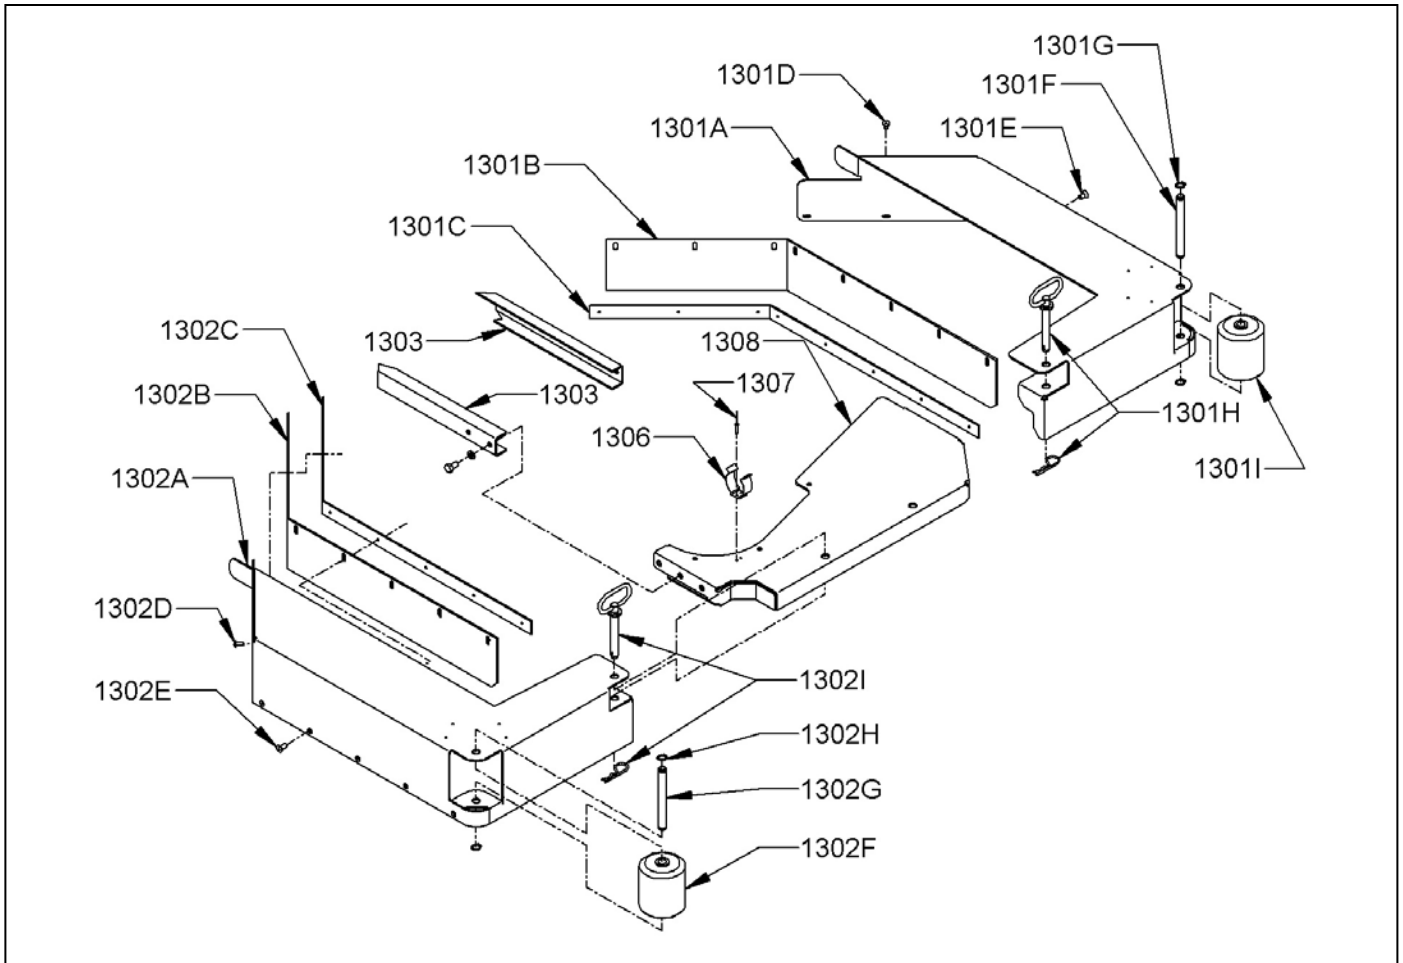

SKIRT ASSEMBLY WRANGLER 2730 DB

<u>ITEM</u>	<u>PART NO.</u>	<u>DESCRIPTION</u>	<u>QTY.</u>
1301	3392709	LEFT SIDE SKIRT ASSEMBLY - INCLUDES:	1
1301A	3392323	LEFT SIDE SKIRT	1
1301B	3392331	LEFT WIPER	1
1301C	3392341	LEFT WIPER STRAP	1
1301D	9120500	10-24 X 3/8 TRUSS HEAD PHILLIPS MACHINE SCREW - PACK OF 10	1
1301E	9120540	10-24 X 1/2 FLAT HEAD PHILLIPS MACHINE SCREW - PACK OF 10	1
1301F	3392541	CASTER MOUNT HINGE PIN	1
1301G	9122496	RETAINING RING	2
1301H	2691491	PIN - SKIRT - WITH HAIRPIN	1
1301I	3392551	BUMPER WHEEL	1
1302	3392719	RIGHT SIDE SKIRT ASSEMBLY - INCLUDES:	1
1302A	3392353	RIGHT SIDE SKIRT	1
1302B	3392371	RIGHT WIPER STRAP	1
1302C	3392361	RIGHT WIPER	1
1302D	9120500	10-24 X 3/8 TRUSS HEAD PHILLIPS MACHINE SCREW - PACK OF 10	1
1302E	9120540	10-24 X 1/2 FLAT HEAD PHILLIPS MACHINE SCREW - PACK OF 10	1
1302F	3392551	BUMPER WHEEL	1
1302G	3392541	CASTER MOUNT HINGE PIN	1
1302H	9122496	RETAINING RING	2
1302I	2691491	PIN - SKIRT - WITH HAIRPIN	1
1303	3394033	FRAME CHANNEL	2
1304	9121520	5/16 SPLIT LOCK WASHER - PACK OF 10	1
1305	9121600	5/16-18 X 5/8 HEX BOLT - PACK OF 5	1
1306	7691921	SPRING CLIP - HOSE	1
1307	2391751	POP RIVET 1/8" X 5/8"	2
1308	3392393	BUMPER / SKIRT MOUNT	1