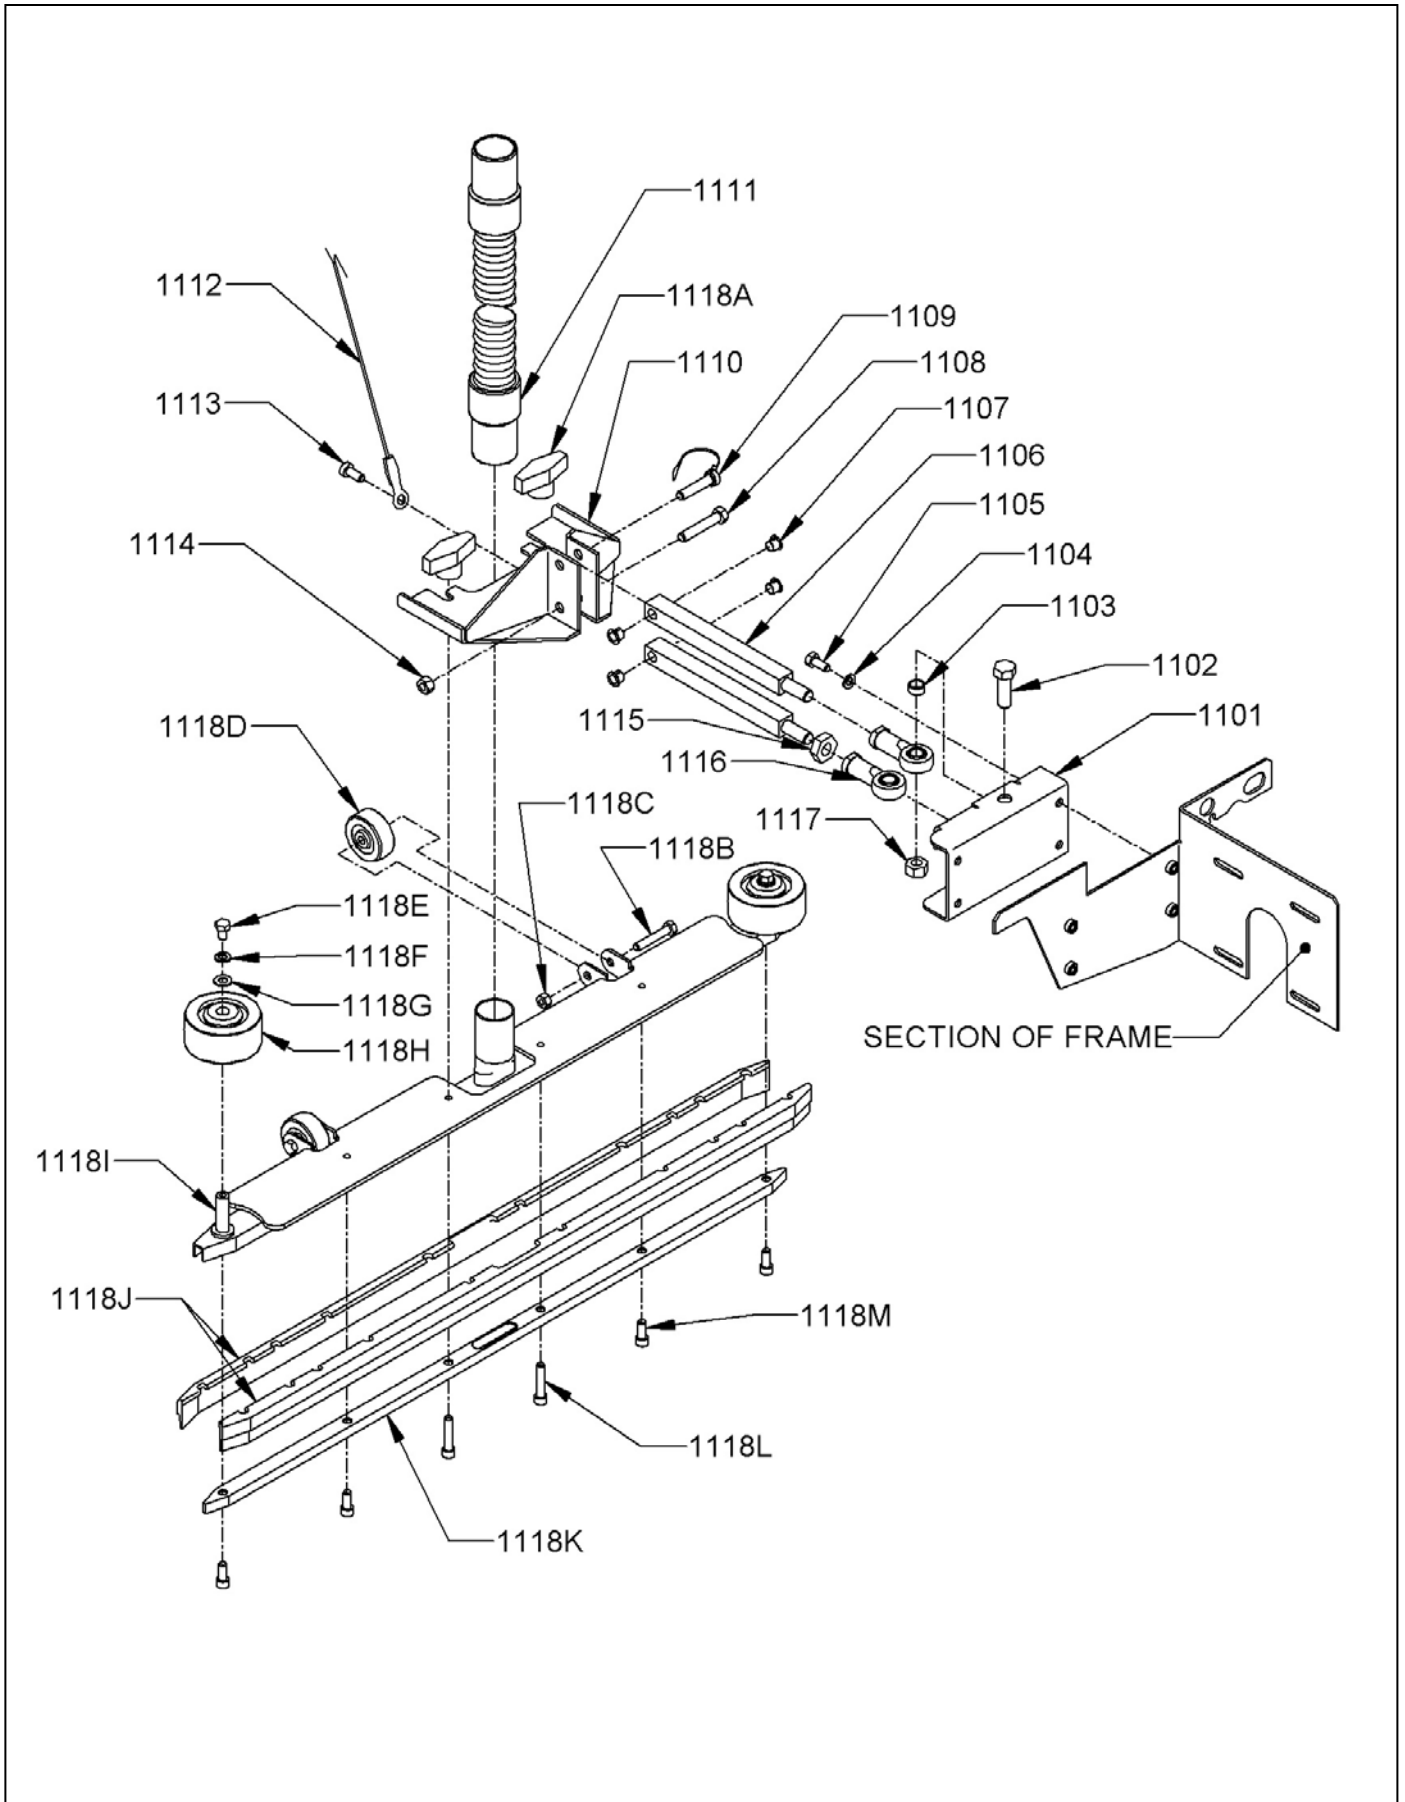

STRAIGHT SQUEEGEE ASSEMBLY