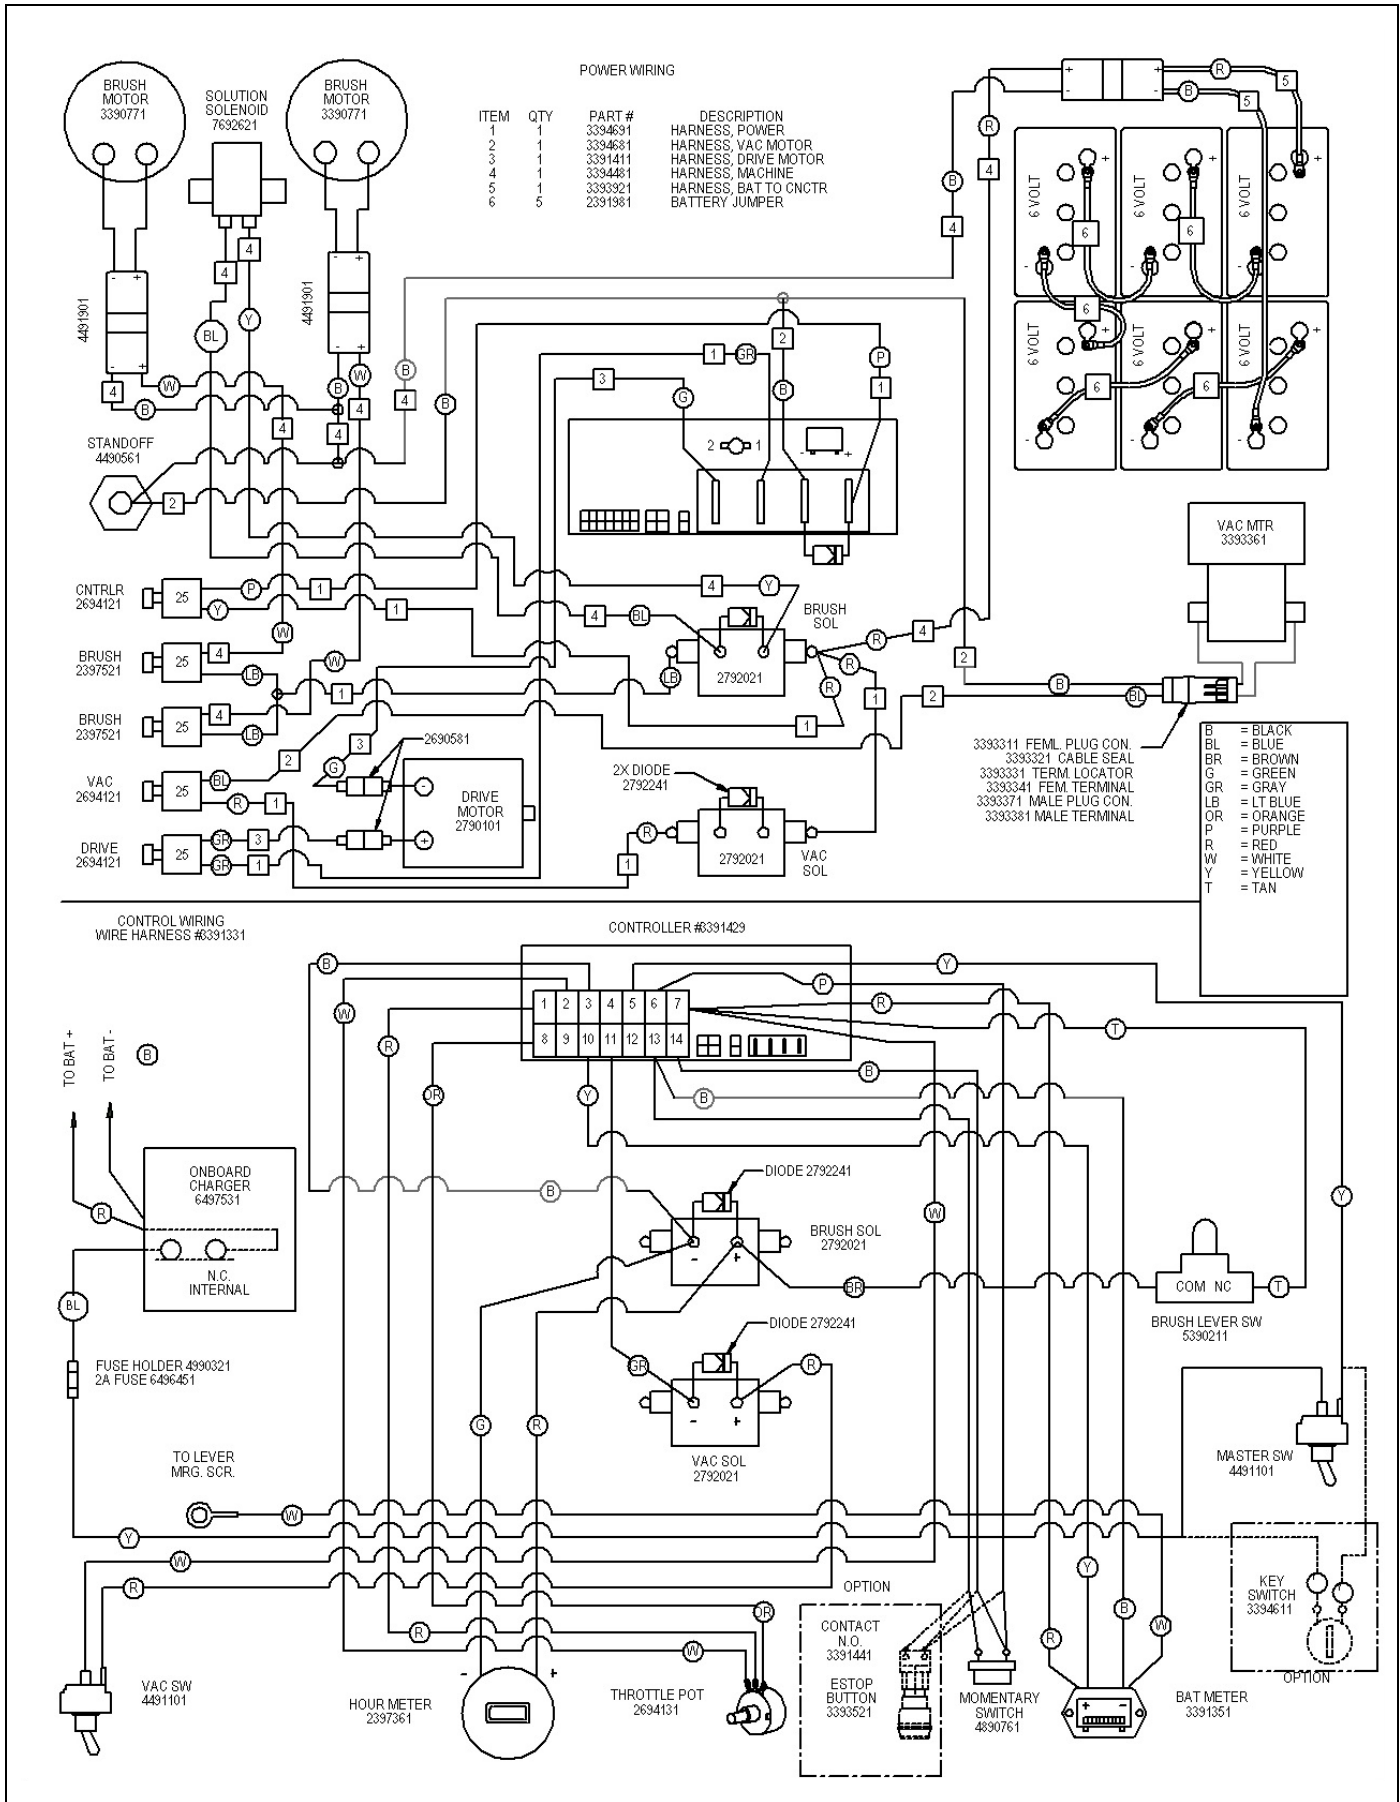

WIRING DIAGRAM