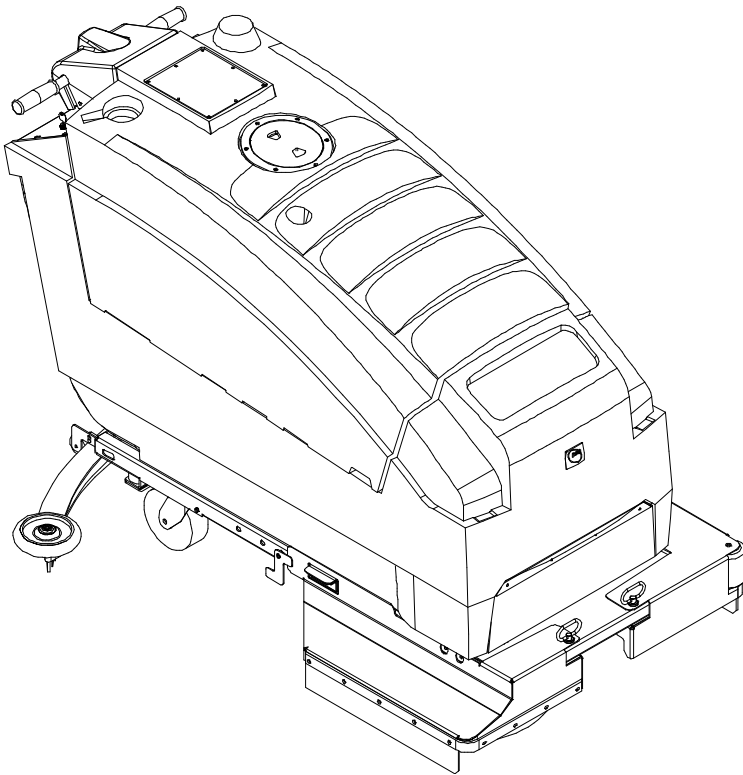

PARTS LIST

WRANGLER 2730 DB & 3330 DB

**WITH SIDEKICK
CHEMICAL
METERING**

**WITHOUT SIDEKICK
CHEMICAL METERING**

ORIGINAL INSTRUCTIONS

RECOVERY TANK ASSEMBLY

ITEM	PART NO.	DESCRIPTION	QTY
101	3394411	TOP PLATE	1
102	9120500	10-24 X 3/8 TRUSS HEAD PHILLIPS SCREW - PACK OF 10	8
103	3392061	GASKET - TOP PLATE	1
104	3392041	FILTER - VAC MOTOR INTAKE	1
105	3392081	GASKET - INLET VAC TUBE	1
106	3392071	INLET VAC TUBE	1
107	9120880	1/4 SPLIT LOCK WASHER - PACK OF 10	4
108	9121170	1/4-20 X 1/2 HEX BOLT - PACK OF 10	4
109	2690591	SQUEEGEE VAC HOSE WITH CUFFS	1
110	3393040	GASKET - .75" X 1" - CUT TO 50 INCHES	5'
111	2391541	FLOAT SCREEN	1
112	2490561	GASKET - VAC MOTOR	1
113	3393361	VAC MOTOR WITH MALE PLUG - INCLUDES:	1
113A	2792571	CARBON BRUSH	2
114	9121363	1/4-20 X 4 1/2 LONG FULL THREADED STUD - PACK OF 2	3
115	9120930	9/32 I.D. X 5/8 O.D. X .051/.080 THICK SAE FLAT WASHER (1/4) - PACK OF 10	3
116	9120900	1/4-20 HEX NUT WITH NY-LOK INSERT - PACK OF 10	3
117	3393469	MALE PLUG CONNECTOR KIT (VAC MOTOR) INCLUDES:	1
117A	3393371	MALE PLUG CONNECTOR	1
117B	3393381	MALE TERMINAL	1
117C	3393321	CABLE SEAL	2
117D	3393331	TERMINAL LOCATOR	1
118	2397671	CLIP - TIE STRAP	2
119	9120330	#10 EXTERNAL STAR LOCK WASHER - PACK OF 10	2
120	9120510	10-24 X 1/2 TRUSS HEAD PHILLIPS MACHINE SCREW - PACK OF 10	2
121	9123000	1/8 X 11" WIRE TIE - PACK OF 5	1
122	3291111	CORD CLAMP	1
123	4495441	HOSE CLAMP - 1 9/16" TO 2 1/2" DIAMETER	1
124	3392561	VAC EXHAUST HOSE	1
125	9123000	1/8 X 11" WIRE TIE - PACK OF 5	1
126	7691261	EXHAUST MUFFLER TUBE	1
127	2690961	STRAP - RECOVERY TANK	1
128	9120930	9/32 I.D. X 5/8 O.D. X .051/.080 THICK SAE FLAT WASHER (1/4) - PACK OF 10	1
129	9120990	1/4-20 X 3/8 TRUSS HEAD PHILLIPS MACHINE SCREW - PACK OF 5	1
130	2696201	DRAIN HOSE, RECOVERY TANK	1
131	4495441	HOSE CLAMP - 1 9/16" TO 2 1/2" DIAMETER	1
132	9121170	1/4-20 X 1/2 HEX BOLT - PACK OF 10	13
133	9120880	1/4 SPLIT LOCK WASHER - PACK OF 10	13
134	9120940	5/16 I.D. X 3/4 O.D. X .051/.080 THICK WROUGHT WASHER (1/4) - PACK OF 10	13
135	2691071	HINGE	1
136	3392011	RECOVERY TANK	1
137	3393731	BATTERY WARNING DECAL	1
138	9120360	10-24 HEX NUT WITH STAR LOCK WASHER - PACK OF 10	1
139	2690889	RECOVERY TANK LID ASSEMBLY - INCLUDES:	1
139A	2690891	RECOVERY TANK LID GASKET	1
139B	2690881	RECOVERY TANK LID ASSEMBLY - ALSO INCLUDES:	1
139B1	9120205	#8 X 1/2 PAN HEAD PHILLIPS SHEET METAL SCREW - PACK OF 3	1
139B2	2690931	LID CHAIN	1
139B3	2690921	BLACK RING	1
139B4	2690911	LID CLEAR	1
140	9120790	10 X 5/8 PAN HEAD PHILLIPS SHEET METAL SCREW - PACK OF 10	5
141	9120460	10-24 X 1 1/4" ROUND HEAD PHILLIPS MACHINE SCREW - PACK OF 10	1
142	3394391	TOP PLATE DECAL	1
143	3393941	AIR SILENCER COVER	1
144	3394141	OBC WARNING DECAL	1