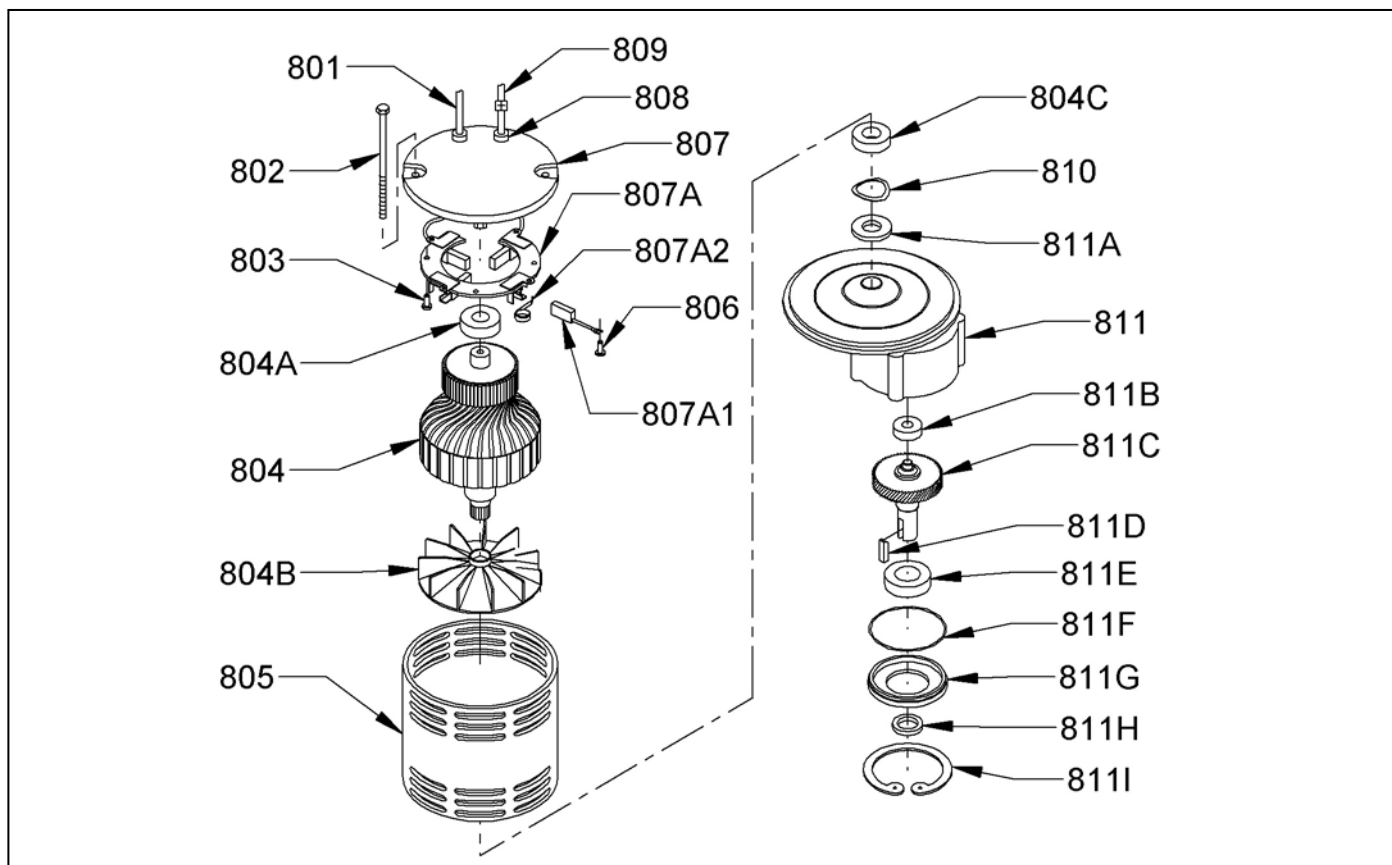

BRUSH GEAR MOTOR ASSEMBLY

<u>ITEM</u>	<u>PART NO.</u>	<u>DESCRIPTION</u>	<u>QTY.</u>
	3390771	BRUSH GEAR MOTOR ASSEMBLY - INCLUDES:	1
801	3391221	NEGATIVE LEAD	1
802	3391201	THRU BOLT 1/4-20 X 7 3/4	2
803	9120600	10-24 X 1/2 PAN HEAD PHILLIPS THREAD CUTTING SCREW - PACK OF 10	2
804	3391031	ARMATURE ASSEMBLY - INCLUDES:	1
804A	5092041	TOP END BEARING	1
804B	3391191	ARMATURE VENT FAN	1
804C	3391131	BOTTOM END BEARING	1
805	3391041	STATOR FRAME ASSEMBLY WITH MAGNETS	1
806	-----	10-32 X 1/2 PAN HEAD SLOTTED SCREW, BRASS	4
807	-----	TOP END BELL ASSEMBLY INCLUDES:	1
	-----	TOP END BELL ONLY	1
807A	3391021	BRUSH BOARD ASSEMBLY - INCLUDES:	1
807A1	3391081	CARBON BRUSH - 120 VOLT	4
807A2	2797571	CARBON BRUSH SPRING	4
808	-----	STRAIN RELIEF	2
809	3391211	POSITIVE LEAD	1
810	2797591	HELICAL WASHER	1
811	3391181	GEAR BOX ASSEMBLY - INCLUDES:	1
	3391101	GEAR BOX - HOUSING ONLY	1
811A	3391091	OIL SEAL, LARGE	1
811B	3391111	TOP BEARING, SMALL	1
811C	3391121	GEAR SHAFT	1
811D	2792681	MOTOR KEY, 1/4 X 1/4 X 1	1
811E	3391131	BOTTOM BEARING, LARGE	1
811F	3391141	"O" RING	1
811G	3391151	END CAP	1
811H	3391161	OIL SEAL, SMALL	1
811I	3391171	SNAP RING	1