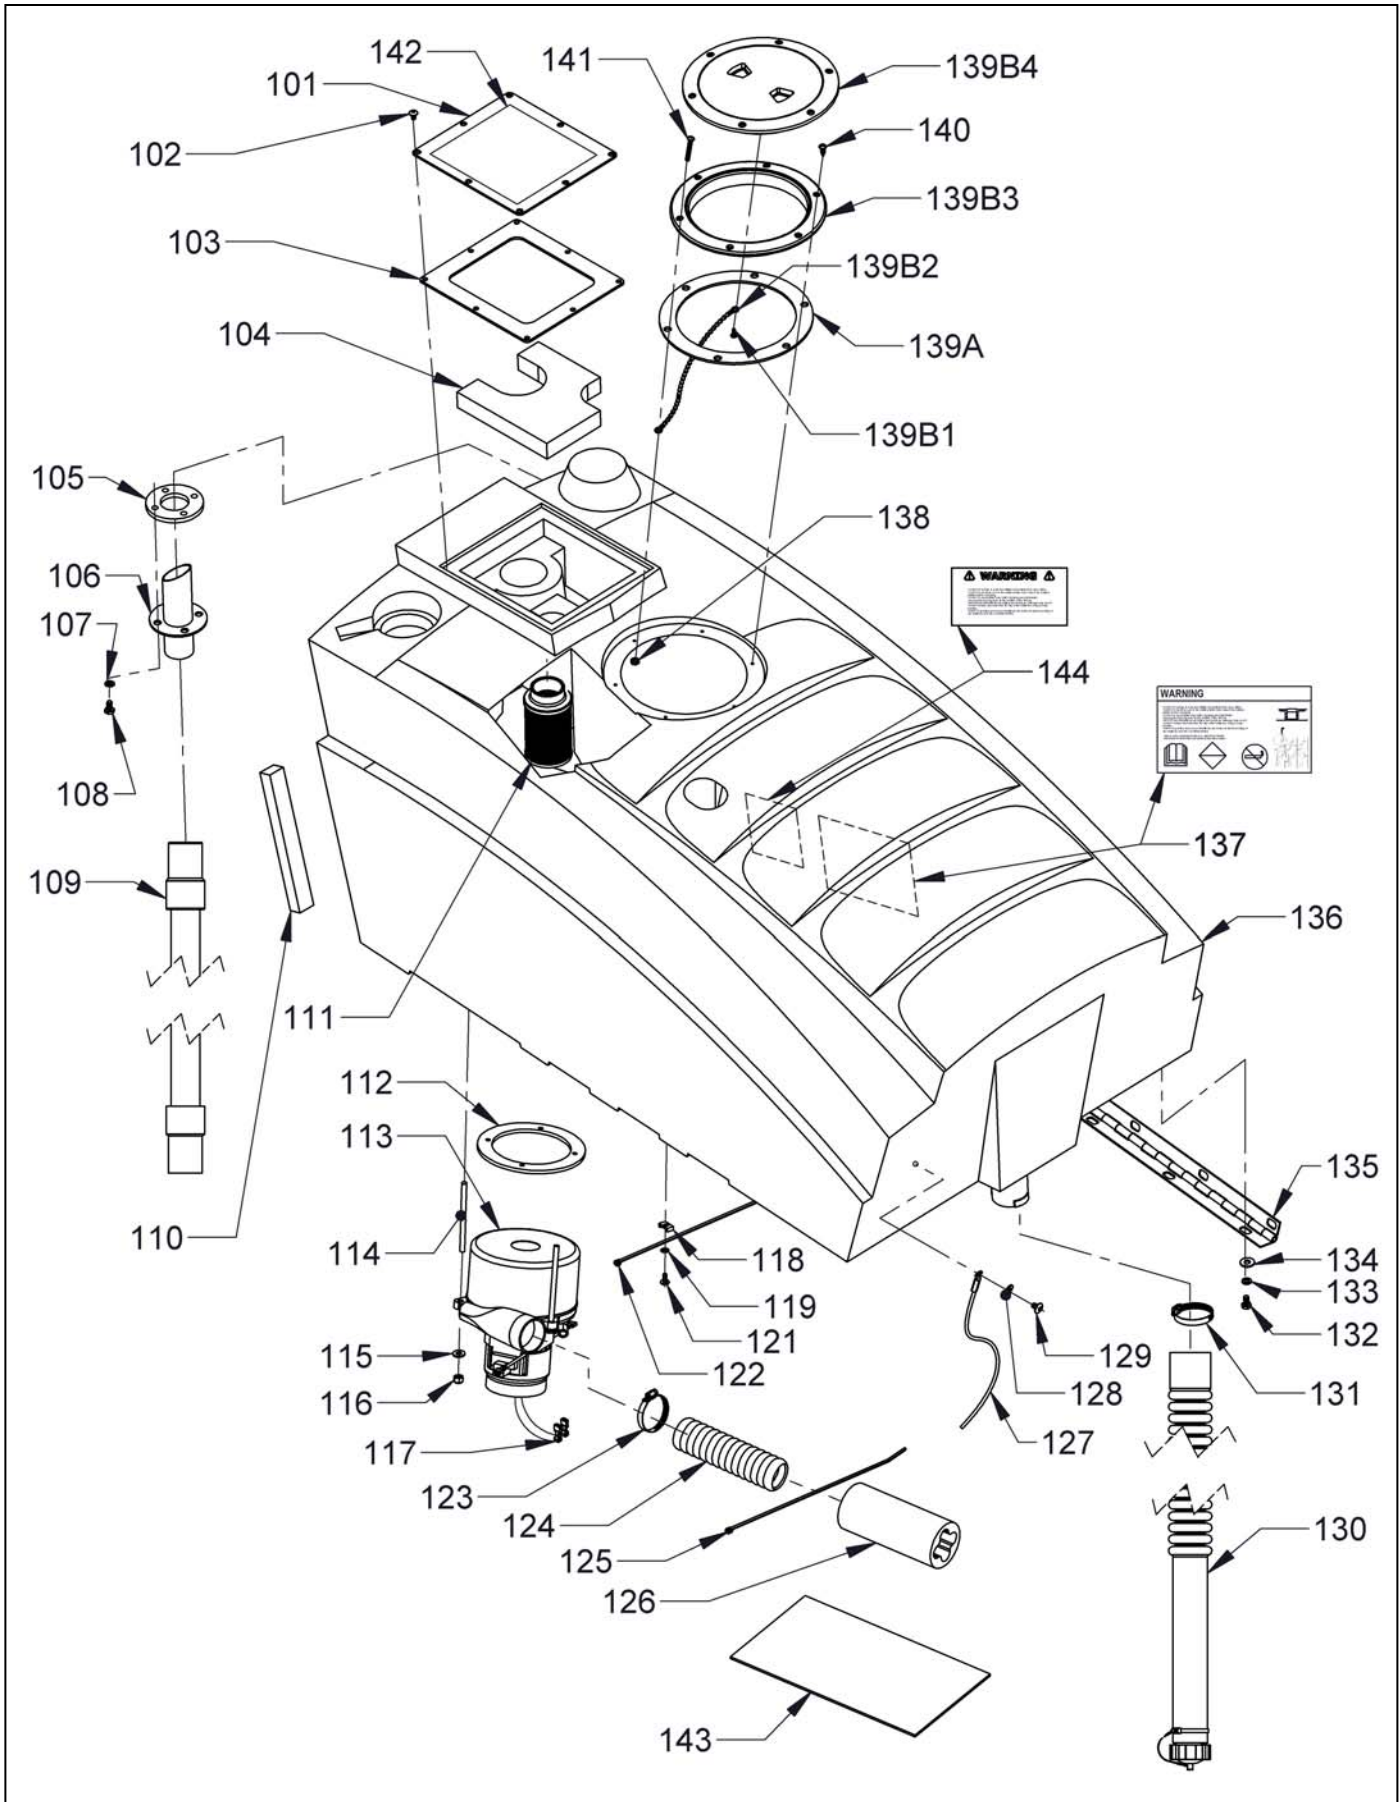

RECOVERY TANK ASSEMBLY

ITEM	PART NO.	DESCRIPTION	QTY
101	3394411	TOP PLATE	1
102	9120500	10-24 X 3/8 TRUSS HEAD PHILLIPS SCREW - PACK OF 10	8
103	3392061	GASKET - TOP PLATE	1
104	3392041	FILTER - VAC MOTOR INTAKE	1
105	3392081	GASKET - INLET VAC TUBE	1
106	3392071	INLET VAC TUBE	1
107	9120880	1/4 SPLIT LOCK WASHER - PACK OF 10	4
108	9121170	1/4-20 X 1/2 HEX BOLT - PACK OF 10	4
109	2690591	SQUEEGEE VAC HOSE WITH CUFFS	1
110	3393040	GASKET - .75" X 1" - CUT TO 50 INCHES	5'
111	2391541	FLOAT SCREEN	1
112	2490561	GASKET - VAC MOTOR	1
113	3393361	VAC MOTOR WITH MALE PLUG - INCLUDES:	1
113A	2792571	CARBON BRUSH	2
114	9121363	1/4-20 X 4 1/2 LONG FULL THREADED STUD - PACK OF 2	3
115	9120930	9/32 I.D. X 5/8 O.D. X .051/.080 THICK SAE FLAT WASHER (1/4) - PACK OF 10	3
116	9120900	1/4-20 HEX NUT WITH NY-LOK INSERT - PACK OF 10	3
117	3393469	MALE PLUG CONNECTOR KIT (VAC MOTOR) INCLUDES:	1
117A	3393371	MALE PLUG CONNECTOR	1
117B	3393381	MALE TERMINAL	1
117C	3393321	CABLE SEAL	2
117D	3393331	TERMINAL LOCATOR	1
118	2397671	CLIP - TIE STRAP	2
119	9120330	#10 EXTERNAL STAR LOCK WASHER - PACK OF 10	2
120	9120510	10-24 X 1/2 TRUSS HEAD PHILLIPS MACHINE SCREW - PACK OF 10	2
121	9123000	1/8 X 11" WIRE TIE - PACK OF 5	1
122	3291111	CORD CLAMP	1
123	4495441	HOSE CLAMP - 1 9/16" TO 2 1/2" DIAMETER	1
124	3392561	VAC EXHAUST HOSE	1
125	9123000	1/8 X 11" WIRE TIE - PACK OF 5	1
126	7691261	EXHAUST MUFFLER TUBE	1
127	2690961	STRAP - RECOVERY TANK	1
128	9120930	9/32 I.D. X 5/8 O.D. X .051/.080 THICK SAE FLAT WASHER (1/4) - PACK OF 10	1
129	9120990	1/4-20 X 3/8 TRUSS HEAD PHILLIPS MACHINE SCREW - PACK OF 5	1
130	2696201	DRAIN HOSE, RECOVERY TANK	1
131	4495441	HOSE CLAMP - 1 9/16" TO 2 1/2" DIAMETER	1
132	9121170	1/4-20 X 1/2 HEX BOLT - PACK OF 10	13
133	9120880	1/4 SPLIT LOCK WASHER - PACK OF 10	13
134	9120940	5/16 I.D. X 3/4 O.D. X .051/.080 THICK WROUGHT WASHER (1/4) - PACK OF 10	13
135	2691071	HINGE	1
136	3392011	RECOVERY TANK	1
137	3393731	BATTERY WARNING DECAL	1
138	9120360	10-24 HEX NUT WITH STAR LOCK WASHER - PACK OF 10	1
139	2690889	RECOVERY TANK LID ASSEMBLY - INCLUDES:	1
139A	2690891	RECOVERY TANK LID GASKET	1
139B	2690881	RECOVERY TANK LID ASSEMBLY - ALSO INCLUDES:	1
139B1	9120205	#8 X 1/2 PAN HEAD PHILLIPS SHEET METAL SCREW - PACK OF 3	1
139B2	2690931	LID CHAIN	1
139B3	2690921	BLACK RING	1
139B4	2690911	LID CLEAR	1
140	9120790	10 X 5/8 PAN HEAD PHILLIPS SHEET METAL SCREW - PACK OF 10	5
141	9120460	10-24 X 1 1/4" ROUND HEAD PHILLIPS MACHINE SCREW - PACK OF 10	1
142	3394391	TOP PLATE DECAL	1
143	3393941	AIR SILENCER COVER	1
144	3394141	OBC WARNING DECAL	1

RECOVERY TANK ASSEMBLY