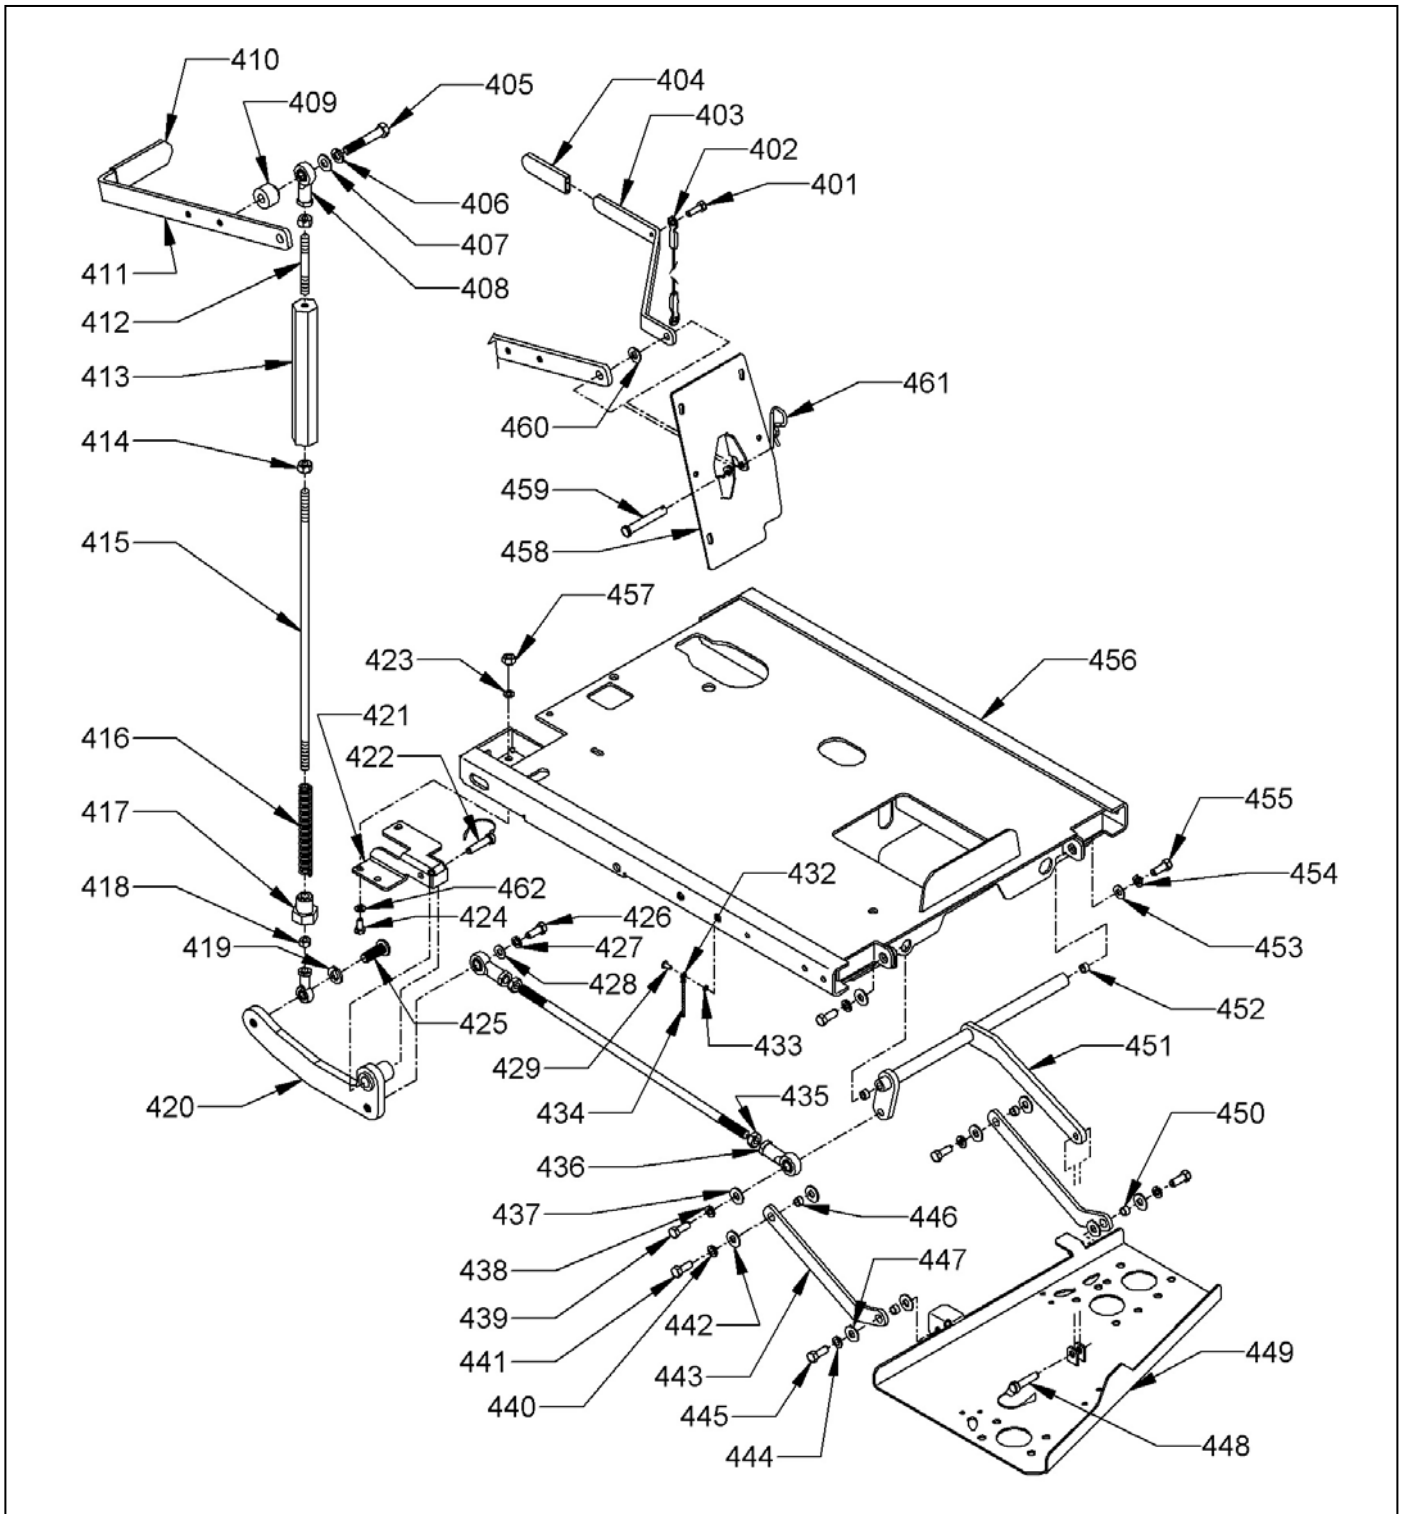

BRUSH DECK LIFT ASSEMBLY

<u>ITEM</u>	<u>PART NO.</u>	<u>DESCRIPTION</u>	<u>QTY</u>
456	3392721	FRAME	1
457	9121420	5/16-18 HEX NUT - PACK OF 10	3
458	3392241	BRUSH LIFT HANDLE MOUNT	1
459	3393491	3/8 X 1 1/2 CLEVIS PIN	1
460	9122470	9/16 I.D. X 1 3/8 O.D. X .086/.132 THICK WROUGHT WASHER (1/2) - PACK OF 2	1
461	7690491	#6 HAIR COTTER PIN	1
462	9121390	5/16 SAE FLAT WASHER - PACK OF 10	3