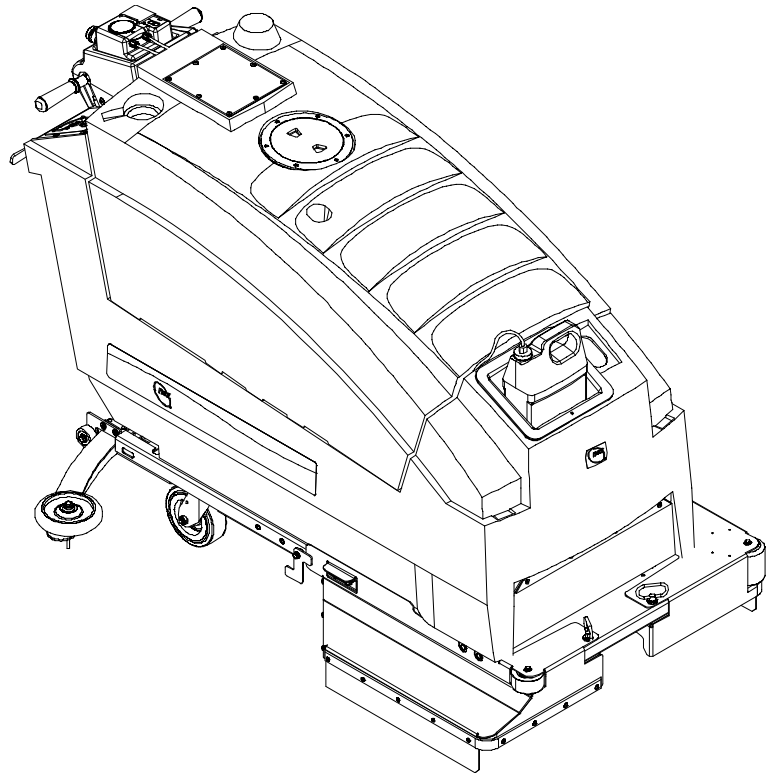

PARTS LIST

WRANGLER 2730 DB & 3330 DB

**WITH SIDEKICK
CHEMICAL
METERING**

**WITHOUT SIDEKICK
CHEMICAL METERING**

ORIGINAL INSTRUCTIONS

RECOVERY TANK ASSEMBLY

ITEM	PART NO.	DESCRIPTION	QTY
101	3394411	TOP PLATE	1
102	9120500	10-24 X 3/8 TRUSS HEAD PHILLIPS SCREW - PACK OF 10	8
103	3392061	GASKET - TOP PLATE	1
104	3392041	FILTER - VAC MOTOR INTAKE	1
105	3392081	GASKET - INLET VAC TUBE	1
106	3392071	INLET VAC TUBE	1
107	9120880	1/4 SPLIT LOCK WASHER - PACK OF 10	4
108	9121170	1/4-20 X 1/2 HEX BOLT - PACK OF 10	4
109	2690591	SQUEEGEE VAC HOSE WITH CUFFS	1
110	3393040	GASKET - .75" X 1" - CUT TO 50 INCHES	5'
111	2391541	FLOAT SCREEN	1
112	2490561	GASKET - VAC MOTOR	1
113	3393361	VAC MOTOR WITH MALE PLUG - INCLUDES:	1
113A	2792571	CARBON BRUSH	2
114	9121363	1/4-20 X 4 1/2 LONG FULL THREADED STUD - PACK OF 2	3
115	9120930	9/32 I.D. X 5/8 O.D. X .051/.080 THICK SAE FLAT WASHER (1/4) - PACK OF 10	3
116	9120900	1/4-20 HEX NUT WITH NY-LOK INSERT - PACK OF 10	3
117	3393469	MALE PLUG CONNECTOR KIT (VAC MOTOR) INCLUDES:	1
117A	3393371	MALE PLUG CONNECTOR	1
117B	3393381	MALE TERMINAL	1
117C	3393321	CABLE SEAL	2
117D	3393331	TERMINAL LOCATOR	1
118	2397671	CLIP - TIE STRAP	2
119	9120330	#10 EXTERNAL STAR LOCK WASHER - PACK OF 10	2
120	9120510	10-24 X 1/2 TRUSS HEAD PHILLIPS MACHINE SCREW - PACK OF 10	2
121	9123000	1/8 X 11" WIRE TIE - PACK OF 5	1
122	3291111	CORD CLAMP	1
123	4495441	HOSE CLAMP - 1 9/16" TO 2 1/2" DIAMETER	1
124	3392561	VAC EXHAUST HOSE	1
125	9123000	1/8 X 11" WIRE TIE - PACK OF 5	1
126	7691261	EXHAUST MUFFLER TUBE	1
127	2690961	STRAP - RECOVERY TANK	1
128	9120930	9/32 I.D. X 5/8 O.D. X .051/.080 THICK SAE FLAT WASHER (1/4) - PACK OF 10	1
129	9120990	1/4-20 X 3/8 TRUSS HEAD PHILLIPS MACHINE SCREW - PACK OF 5	1
130	2696201	DRAIN HOSE, RECOVERY TANK	1
131	4495441	HOSE CLAMP - 1 9/16" TO 2 1/2" DIAMETER	1
132	9121170	1/4-20 X 1/2 HEX BOLT - PACK OF 10	13
133	9120880	1/4 SPLIT LOCK WASHER - PACK OF 10	13
134	9120940	5/16 I.D. X 3/4 O.D. X .051/.080 THICK WROUGHT WASHER (1/4) - PACK OF 10	13
135	2691071	HINGE	1
136	3392011	RECOVERY TANK	1
137	3393731	BATTERY WARNING DECAL	1
138	9120360	10-24 HEX NUT WITH STAR LOCK WASHER - PACK OF 10	1
139	2690889	RECOVERY TANK LID ASSEMBLY - INCLUDES:	1
139A	2690891	RECOVERY TANK LID GASKET	1
139B	2690881	RECOVERY TANK LID ASSEMBLY - ALSO INCLUDES:	1
139B1	9120205	#8 X 1/2 PAN HEAD PHILLIPS SHEET METAL SCREW - PACK OF 3	1
139B2	2690931	LID CHAIN	1
139B3	2690921	BLACK RING	1
139B4	2690911	LID CLEAR	1
140	9120790	10 X 5/8 PAN HEAD PHILLIPS SHEET METAL SCREW - PACK OF 10	5
141	9120460	10-24 X 1 1/4" ROUND HEAD PHILLIPS MACHINE SCREW - PACK OF 10	1
142	3394391	TOP PLATE DECAL	1
143	3393941	AIR SILENCER COVER	1
144	3394141	OBC WARNING DECAL	1