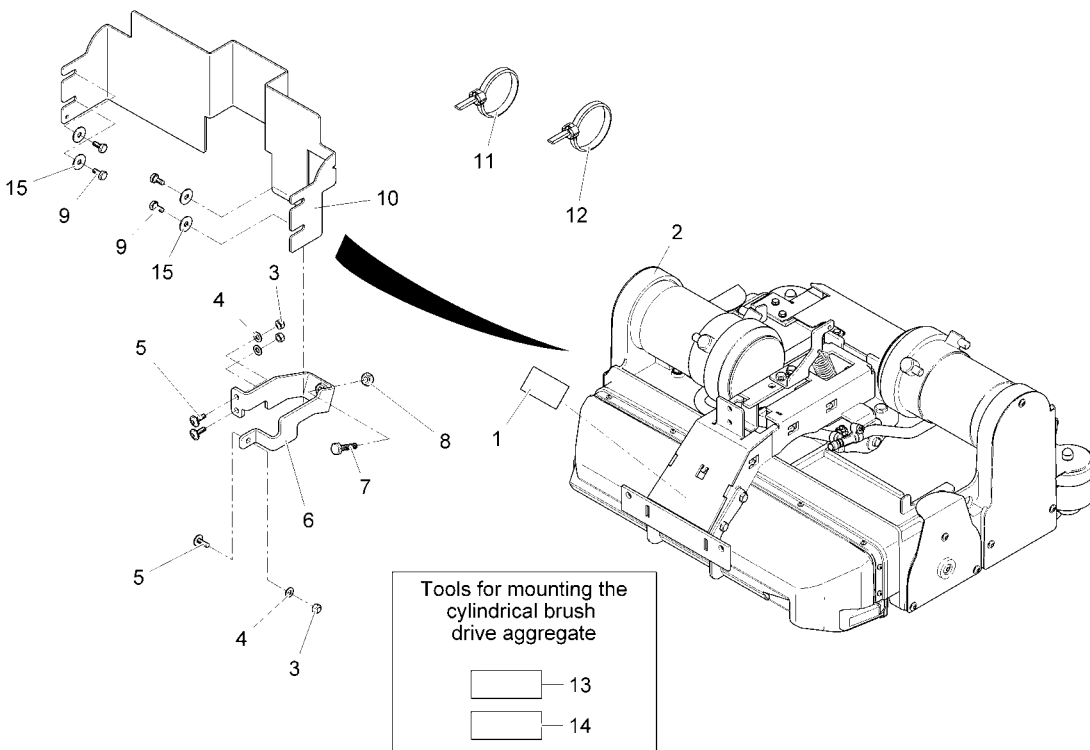

28" Cylindrical Brush Deck

Cylindrical brush drive head 70cm (7036.00)
Rev.* 07/12

Assembly	Description	Page
97099576	Cylindrical brush drive head 700	104

28" Cylindrical Brush Deck

Cylindrical brush drive head 700
Rev.* 07/12