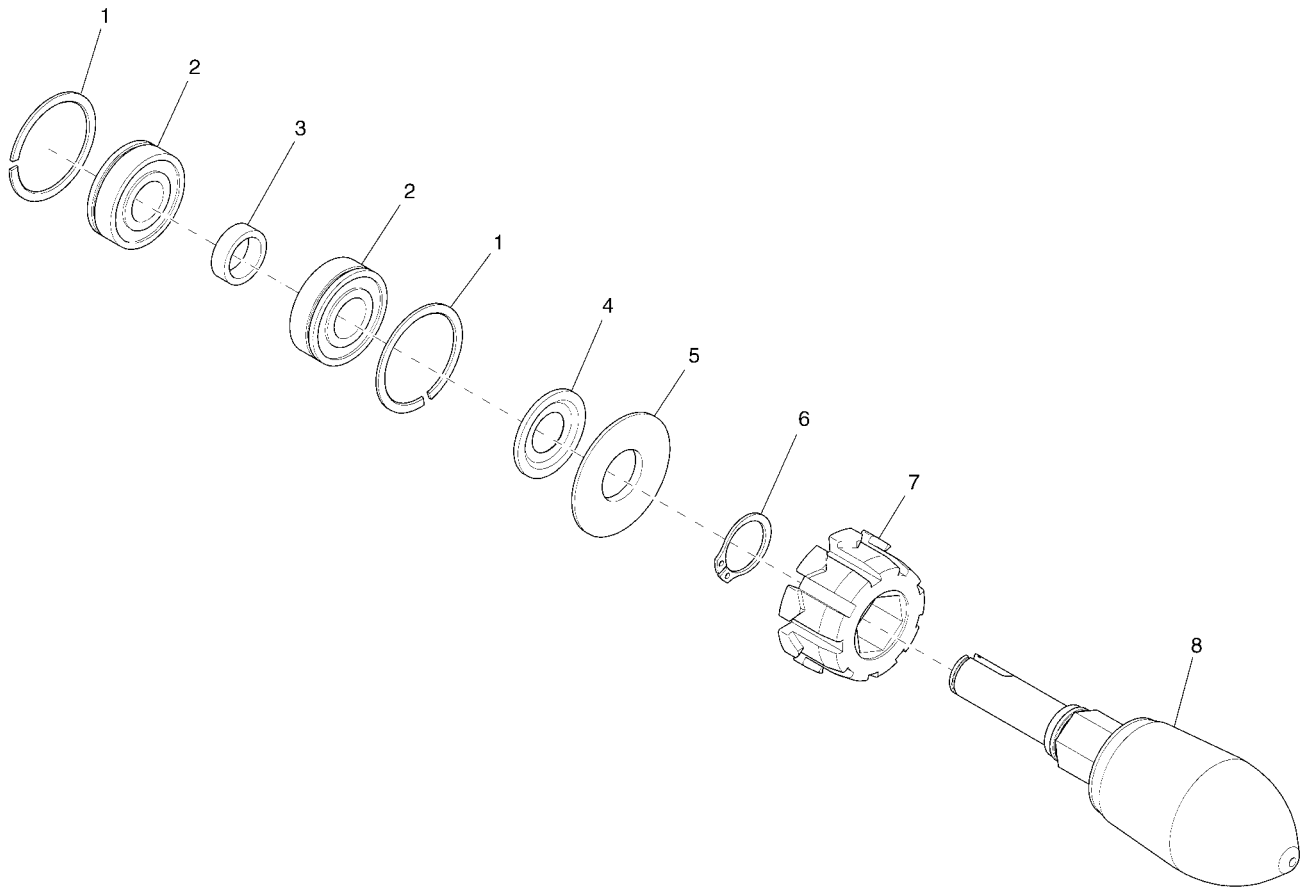

28" Cylindrical Brush Deck

Cylindrical brush drive head cpl., part 2
Rev.* 07/12

28" Cylindrical Brush Deck

Cylindrical brush drive head cpl., part 2 (97090021-2)
Rev.* 07/12

Item	Spare part number	Description	Qty.	Remarks
1	01074320	Lens flange screw	2	
2	01074330	Washer	2	
3	01072520	Lens flange screw	6	
4	01078760	Side cover	2	
5	01078770	Centering bend	2	
6	01074340	Bearing	2	
7	01072450	Motor	2	
8	00553060	Set (4pc.) carbon brush	4	
9	00022430	Feather key	2	
10	00135120	Washer	8	
11	00053020	Hexagon screw	8	
12	01072580	Feather key	2	
13	01072560	Carrier, cpl.	Page	113
14	01072460	Toothed belt pulley	2	
15	00022440	Retaining ring	2	
16	01072540	Toothed belt	2	
17	01170510	Sheet metal R.H.	1	
18	01072520	Lens flange screw	6	
19	00022340	Retaining ring	2	
20	01072570	Toothed belt pulley	2	
21	03007980	Wiring harness W13	1	
22	01078790	Sheet metal L.H.	1	
23	03007990	Wiring harness W14	1	
24	99709600	Set cyl. brushes 150 PA 0,7	1	Degree of soiling light to medium, PA 6 - 0,7
25	99709900	Set cyl brush	1	Degree of soiling medium to heavy, structured flooring, SIC PA 6. 12, Kom 500
26	99709400	Set of cylindrical brushes 150 Sic PA 6.	1	Very heavy soiling and basic cleaning, SIC PA 6. 12, Kom 180

28" Cylindrical Brush Deck

Carrier, cpl.
Rev.* 07/12

28" Cylindrical Brush Deck

Carrier, cpl. (01072560)
Rev.* 07/12

Item	Spare part number	Description	Qty.	Remarks
1	01078820	Circlip	2	
2	01076560	Grooved ball bearing	2	
3	01077520	Bushing	1	
4	00124220	Ring	1	
5	01077550	Bushing	1	
6	00054310	Retaining ring	1	
7	01077540	Bushing	1	
8	01077530	Retainer	1	