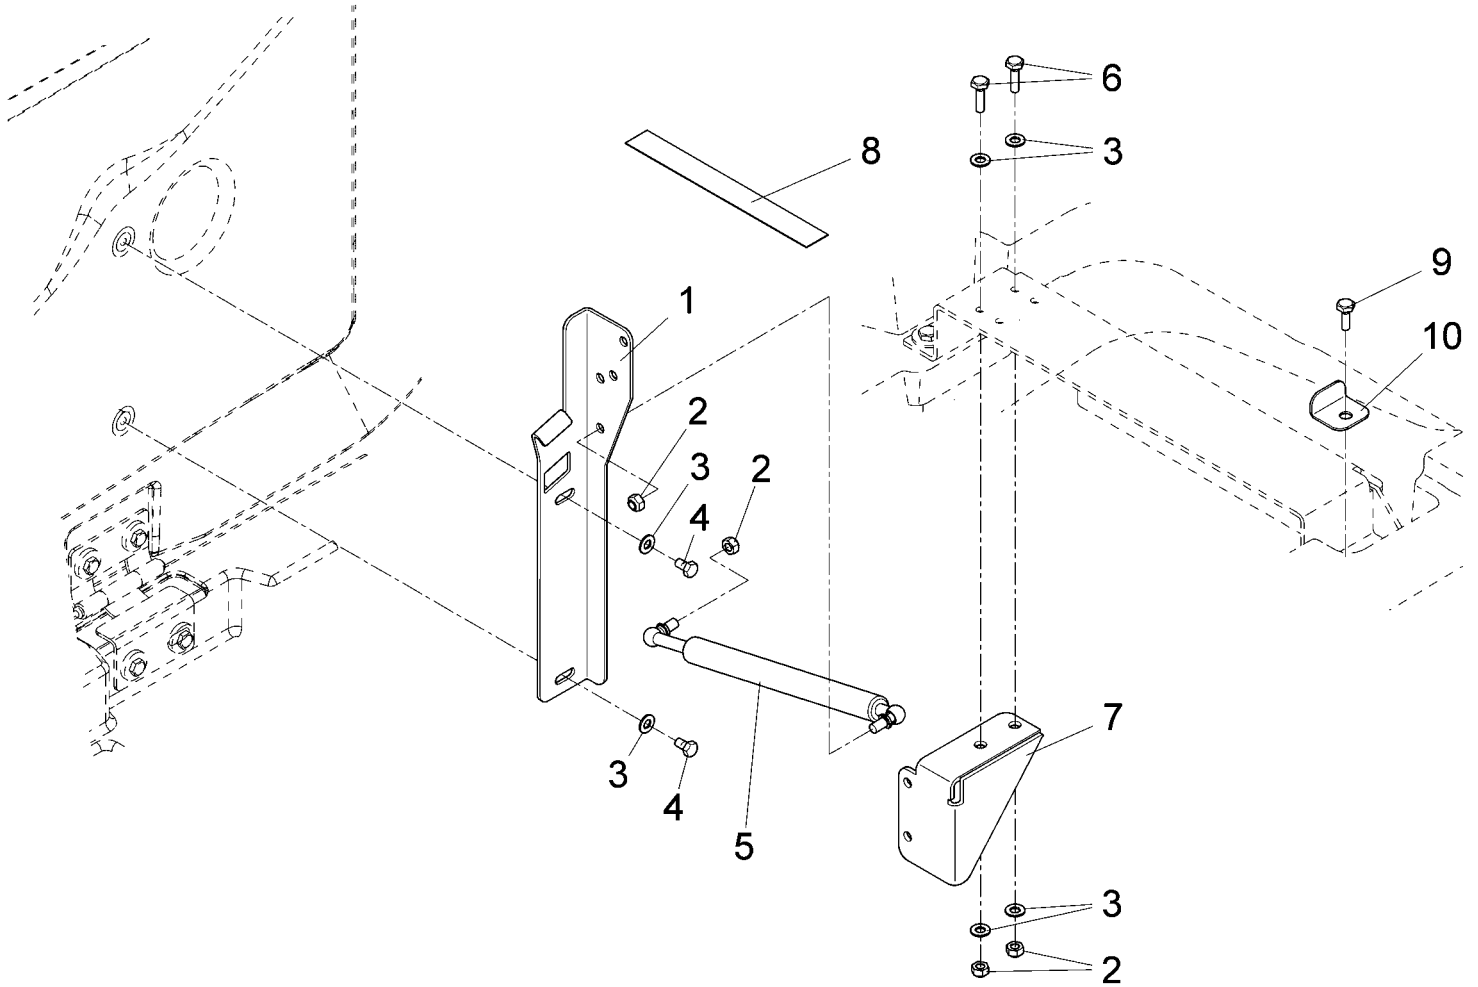

Lifting device
Rev.* 07/12

Lifting device (97101653)
Rev.* 07/12

Item	Spare part number	Description	Qty.	Remarks
1	01171620	Angle	1	
2	00051510	Hexagon nut	4	
3	00053750	Washer	6	
4	00053080	Hexagon screw	2	
5	01171630	Pneumatic spring	1	
6	00053100	Hexagon screw	2	
7	01171640	Retainer	1	
8	01055740	Belt	1	
9	00053090	Hexagon screw	1	
10	01171650	Angle	1