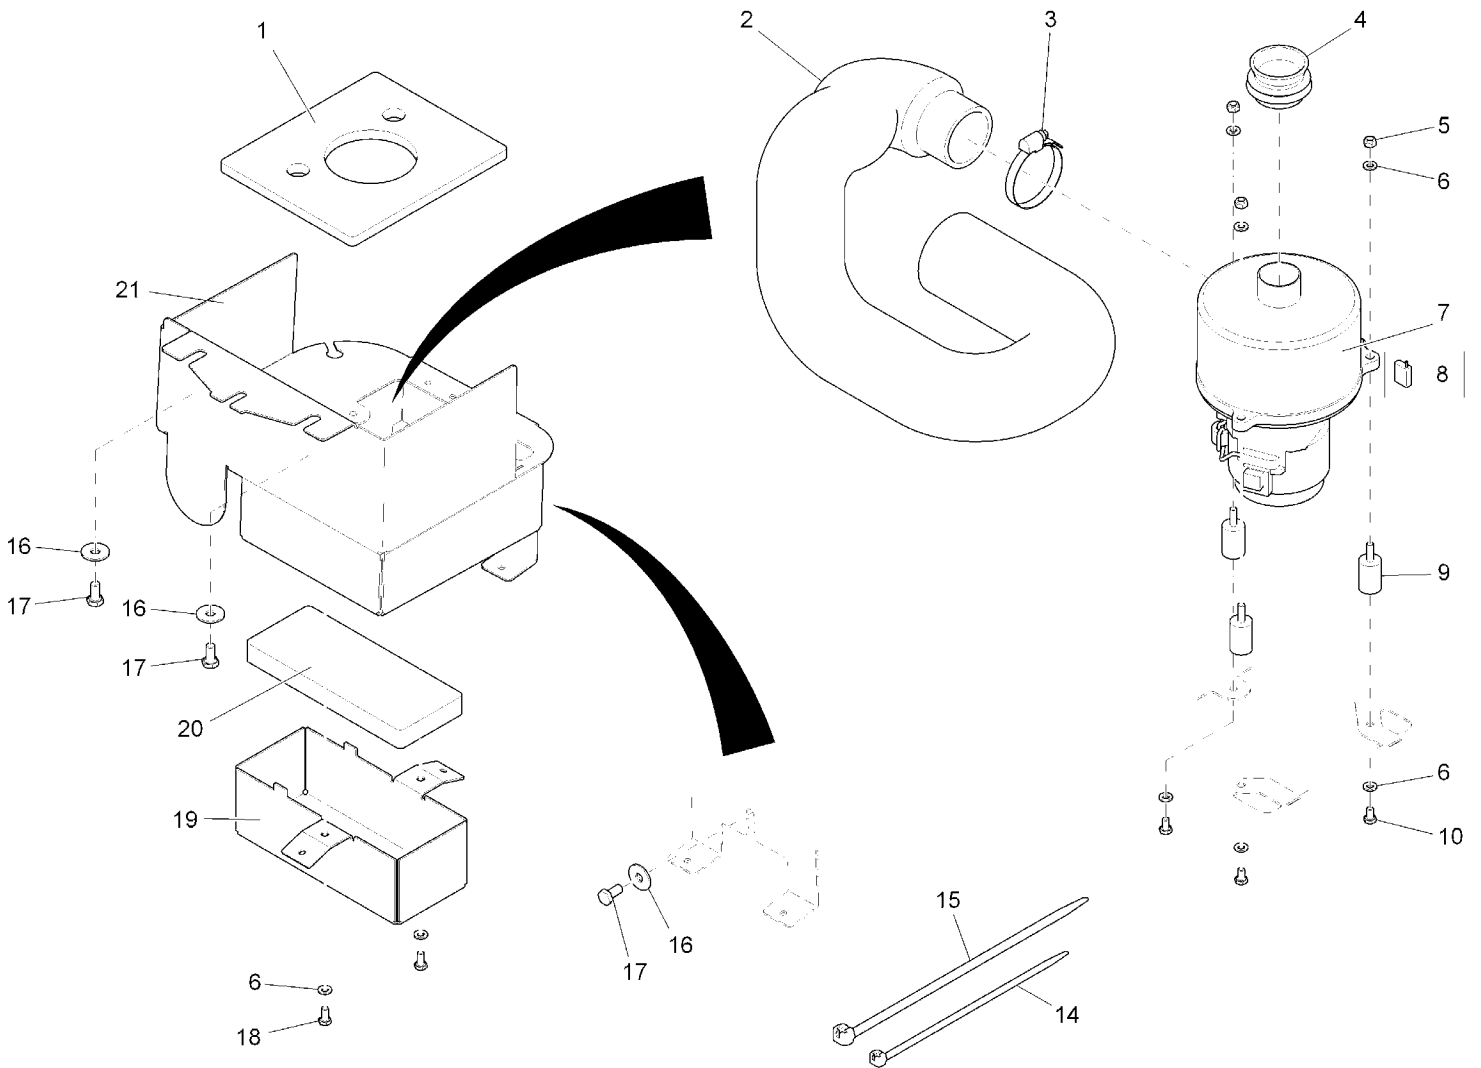

Suction
Rev.* 07/12

Suction (97092811)
Rev.* 07/12

Item	Spare part number	Description	Qty.	Remarks
1	01079740	Insulation mat	1	
2	01077900	Hose	1	
3	00732130	Hose clamp	1	
4	01078180	Connection	1	
5	00051520	Hexagon nut	3	
6	00053730	Washer	8	
7	01079350	Suction motor	1	
8	00048840	Carbon brush	4	
9	01078190	Buffer	3	
10	00554850	Hex.bolt	3	
14	00121150	Cable tie	1	
15	00967760	Cable tie	4	
16	00042900	Washer	3	
17	00053080	Hexagon screw	3	
18	00104500	Hexagon screw	2	
19	01079750	Cover	1	
20	01079730	Insulation mat	1	
21	03007810	Sheet metal	1