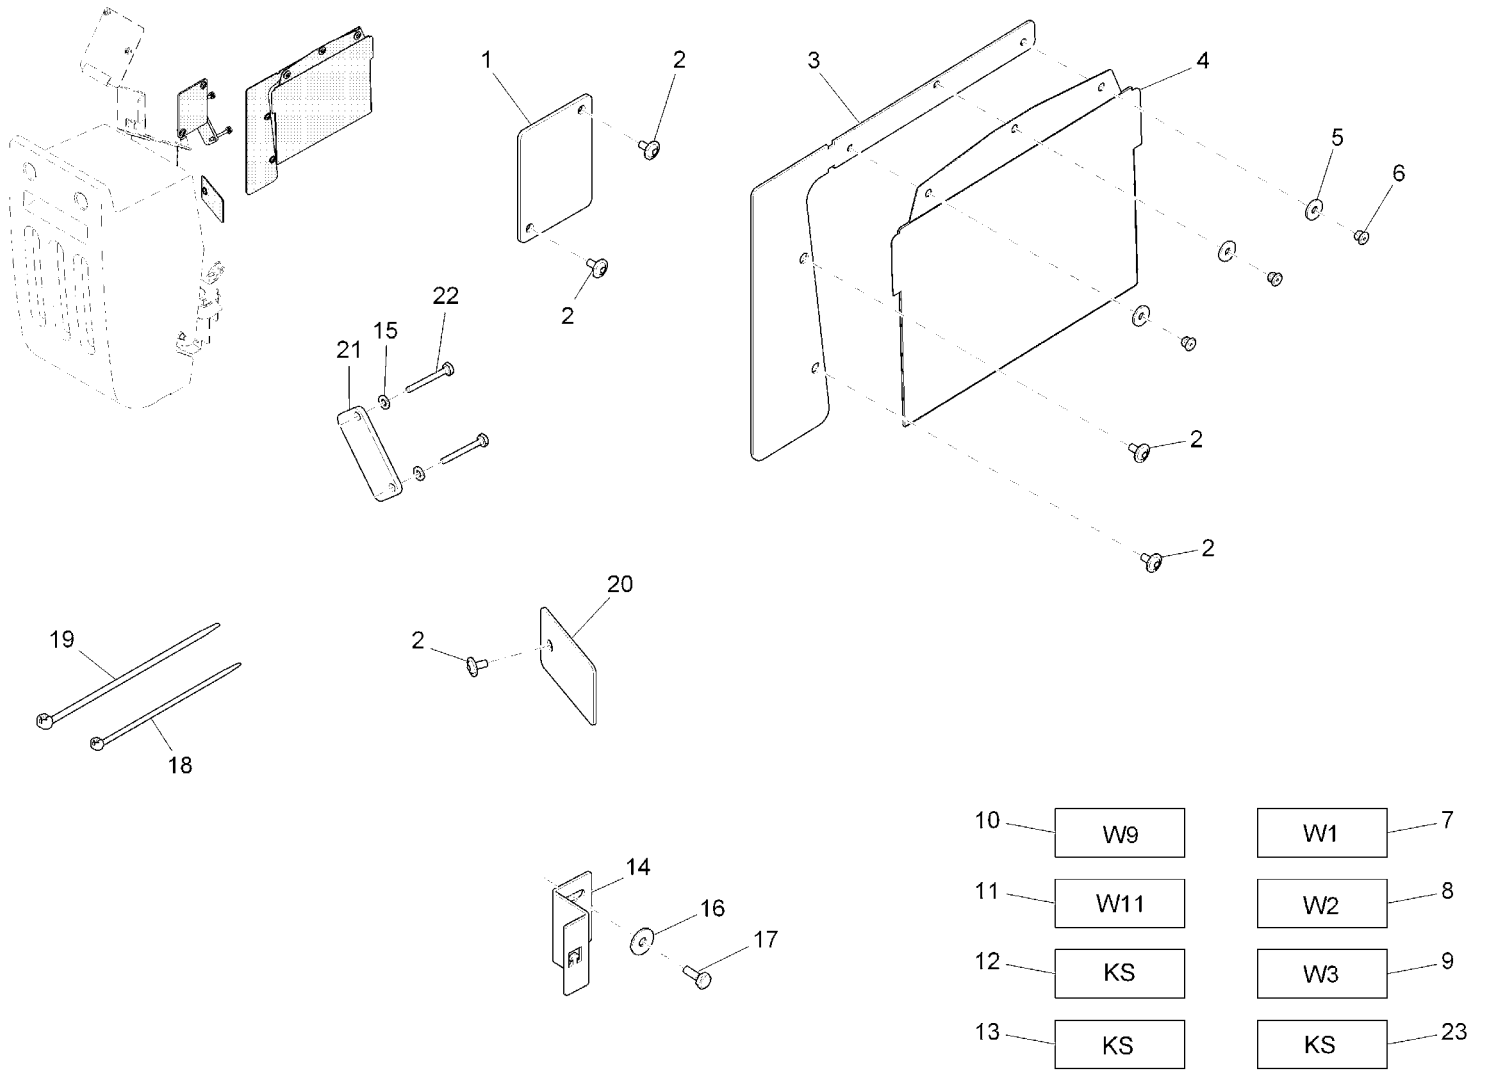

Electric part 2
Rev.* 07/12

Electric part 2 (97101968-2)
Rev.* 07/12

Item	Spare part number	Description	Qty.	Remarks
1	01078600	Covering	1	
2	01072520	Lens flange screw	7	
3	01078610	Sheet metal	1	
4	01078280	Bag	1	
5	00555520	Washer	3	
6	01078290	Blind rivet	3	
7	03008120	Wiring harness W1	1	
8	03008130	Wiring harness W2	1	
9	03008200	Wiring harness W3	1	
10	03008590	Wiring harness W9	1	
11	03008160	Wiring harness W11	1	
12	03008170	Cable loom	1	
13	03008180	Cable loom	1	
14	01170450	Clamping plate	1	
15	00053730	Washer	2	
16	00042900	Washer	1	
17	00053090	Hexagon screw	1	
18	00121150	Cable tie	10	
19	00967760	Cable tie	2	
20	01078630	Sheet metal	1	
21	01170500	Distance plate	1	
22	00535110	Hex.bolt	2	
23	03007780	Cable loom	1