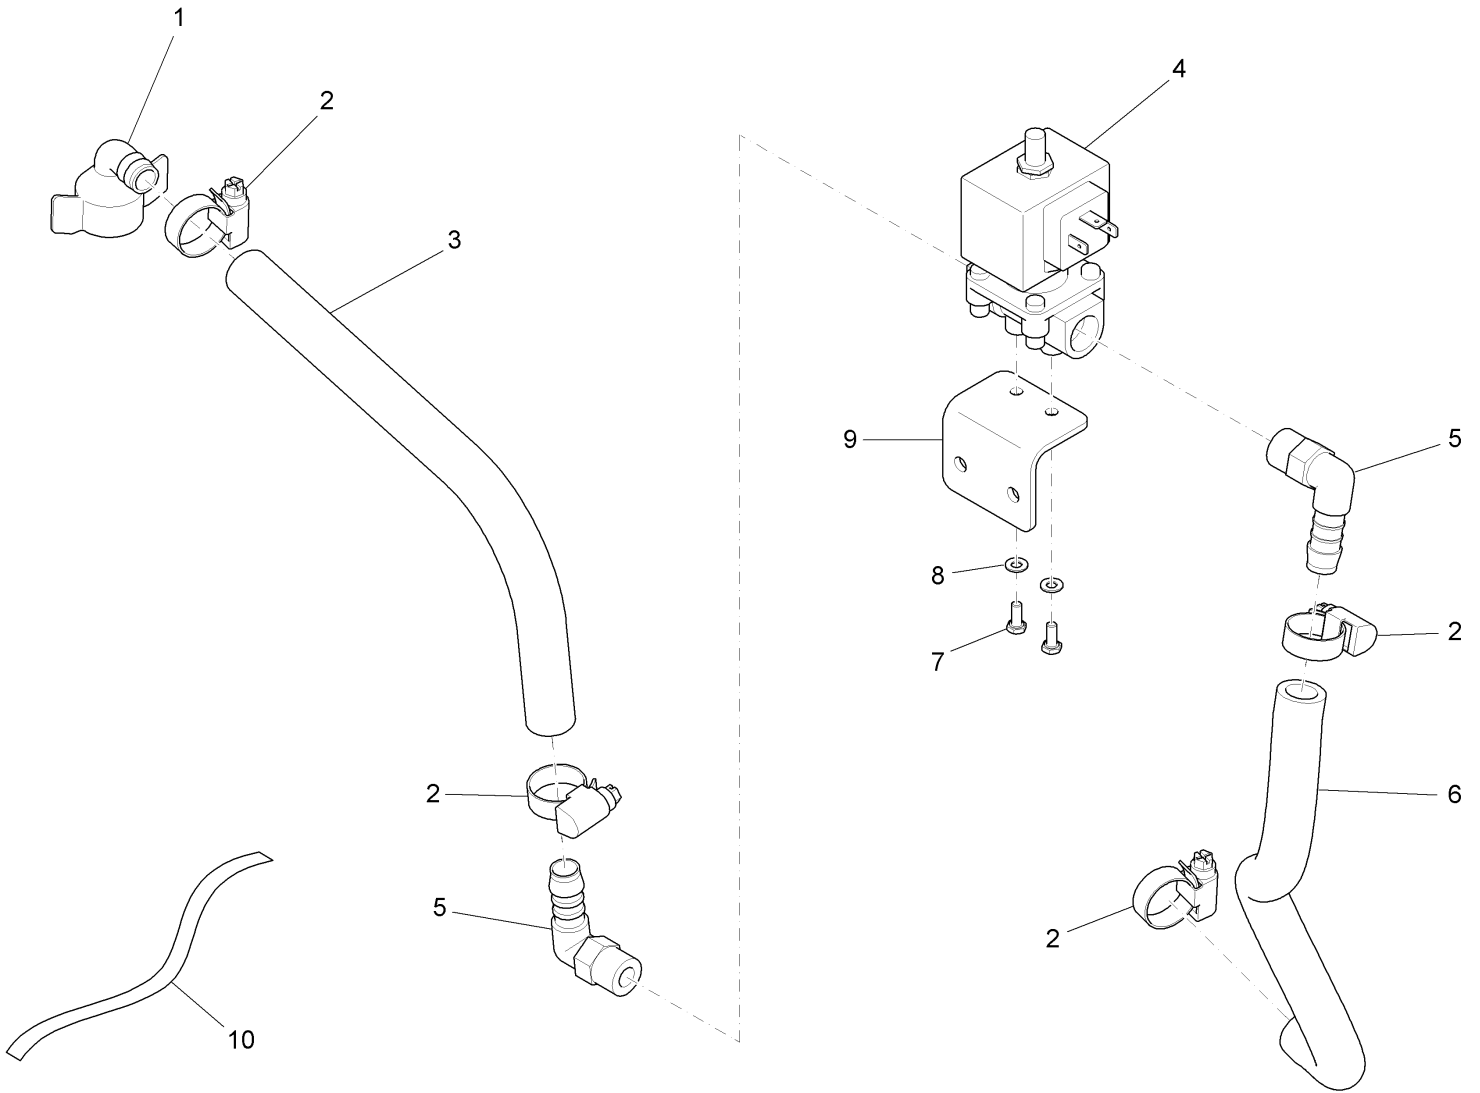

Item	Spare part number	Description	Qty.	Remarks
1	01077170	Water filter	1	
3	01076500	Screw cap	1	
4	01015350	Hose clamp	4	
5	00200170	PVC hose	300mm	
6	01078510	Sheet metal	1	
7	00053710	Washer	2	
8	00133830	Hex. Nut	2	
9	00200170	PVC hose	480mm	
10	01071450	Screwing	1	
11	03007630	Sealing band	1	
12	01178130	O-ring	1	
13	01178210	Strainer	1	
14	01177090	Filter cover	1	

Water supply
Rev.* 07/12

Water supply (97094999-7062-20)
Rev.* 07/12

Item	Spare part number	Description	Qty.	Remarks
1	00154140	Screwed angle fitting	1	
2	01015350	Hose clamp	4	
3	00200170	PVC hose	1	
4	01071000	Electrovalve	1	
5	00020020	Angle socket	2	
6	00200170	PVC hose	1	
7	00058580	Hex.bolt	2	
8	00053710	Washer	2	
9	01170030	Retainer	1	
10	03007630	Sealing band	1	

Squeegee connection (until appr. 15. Apr. 2008) part 1
Rev.* 07/12

Squeegee connection (until appr. 15. Apr. 2008) part 1
(97099915-1)
Rev.* 07/12

Item	Spare part number	Description	Qty.	Remarks
1	01130940	Cup head square neck bolt	1	
2	01170040	Sheet metal	1	
3	01077510	Slide bearing bush	2	
4	01170160	Pipe	1	
5	01078230	Slide bearing bush	2	
6	00054860	Cotter pin	1	
7	00053750	Washer	5	
8	01079280	Round part	1	
9	01078220	Bolt	1	
10	01079290	Sheet metal	1	
11	00042900	Washer	1	
12	00051510	Hexagon nut	3	
13	00053100	Hexagon screw	2	
14	01077700	Bushing	2	
15	00161240	Edge protection	1	