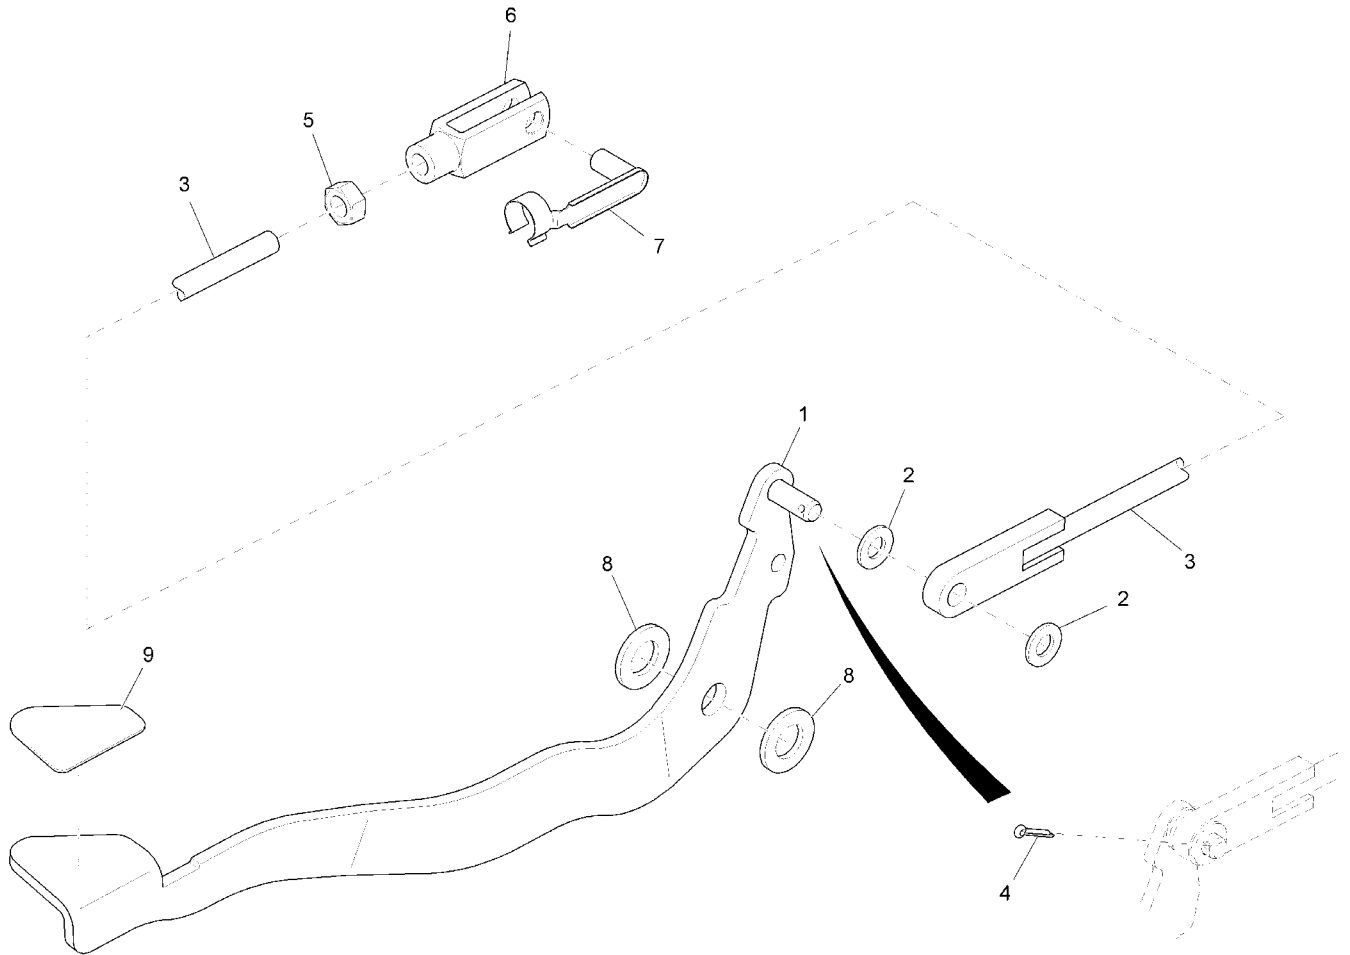

Lifting pedal (97093181)
Rev.* 07/12

Item	Spare part number	Description	Qty.	Remarks
1	01170020	Lifting pedal	1	
2	00053760	Washer	2	
3	01077930	Rod	1	
4	00551410	Cotter pin	1	
5	00053360	Hexagon nut	1	
6	00925430	Fork yoke	1	
7	00925420	Bolt	1	
8	01078240	Washer	2	
9	01078560	Decal	1