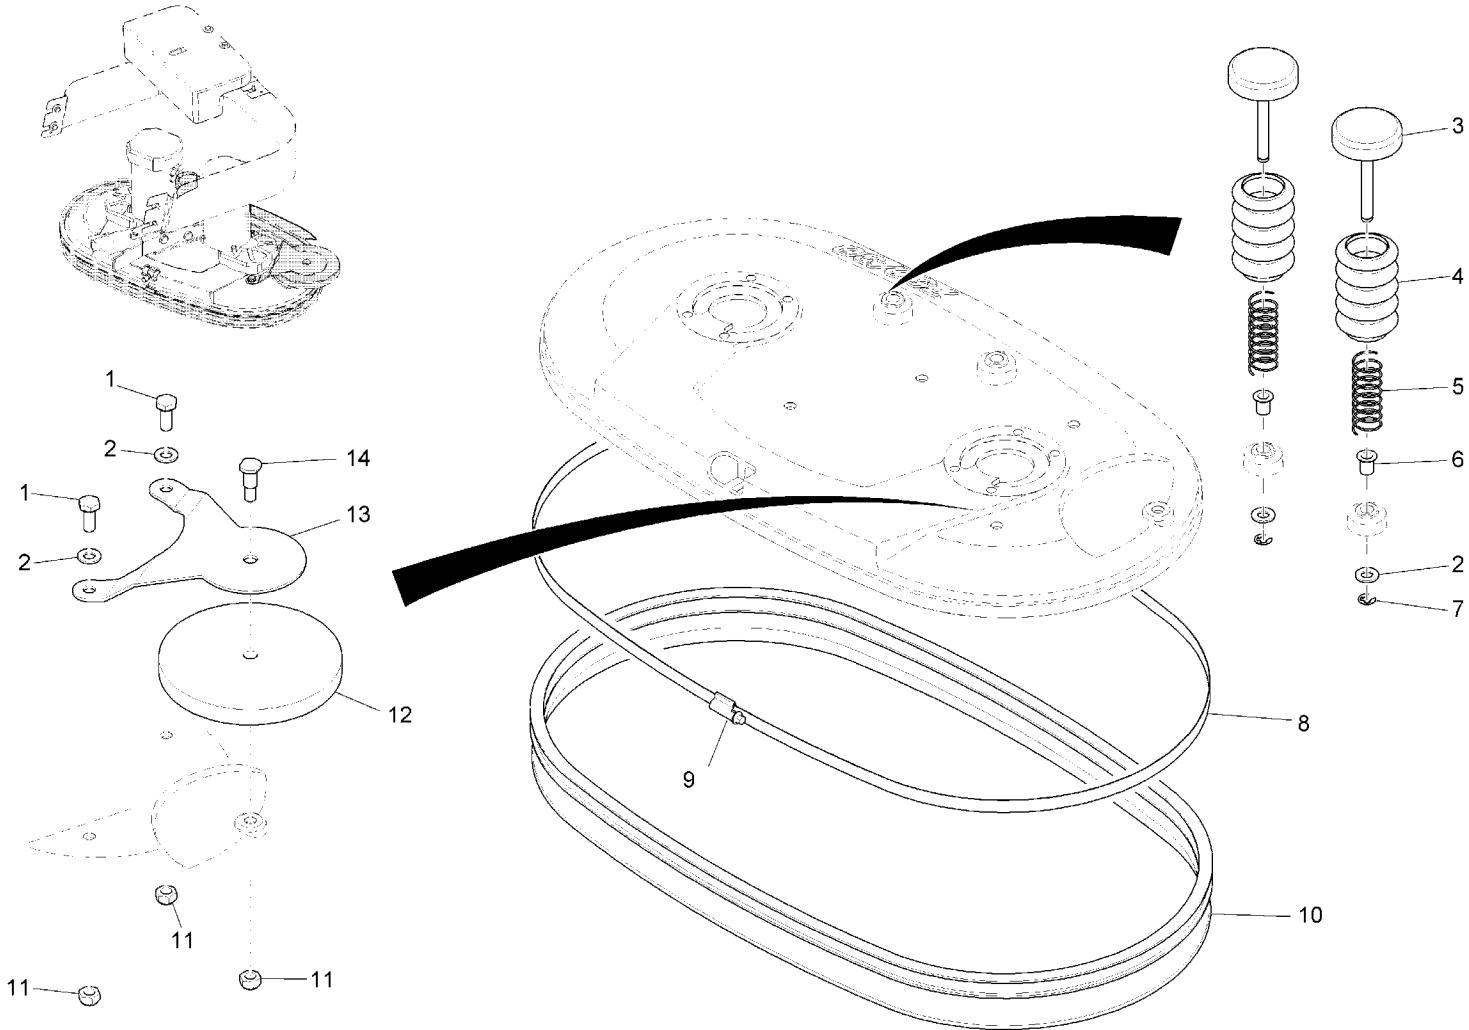

30" Disk Brush Deck

Brush head DB750 part 1
Rev.* 07/12

30" Disk Brush Deck

Brush head DB750 part 1 (97099188-1)
Rev.* 07/12

Item	Spare part number	Description	Qty.	Remarks
32	01077220	Circlip	1	
33	99784500	Plate brush 430 SIC PA 6.1 K120	2	Extremely heavy soiling and basic cleaning, bristling SIC PA 6.12 grain 120 green
34	01178440	Covering	1	
35	01178450	Covering	1	
36	01178460	Bolt	1	

30" Disk Brush Deck

Brush head DB750 part 2
Rev.* 07/12

30" Disk Brush Deck

Brush head DB750 part 2 (97099188-2)
Rev.* 07/12

Item	Spare part number	Description	Qty.	Remarks
1	00053310	Hexagon screw	2	
2	00053760	Washer	2	
3	01078000	Ejector	2	
4	01078350	Bellow	2	
5	01078340	Compression spring	2	
6	01078360	Slide bearing bush	2	
7	00046280	Thrust washer	2	
8	00712300	Tension band	2180 mm	
9	00901390	Tension band lock	1	
10	01079960	Sealing strip	1	
11	00051500	Hexagon nut	3	
12	01170190	Deflector roller	1	
13	01170180	Retainer	1	
14	01077570	Screw	1	