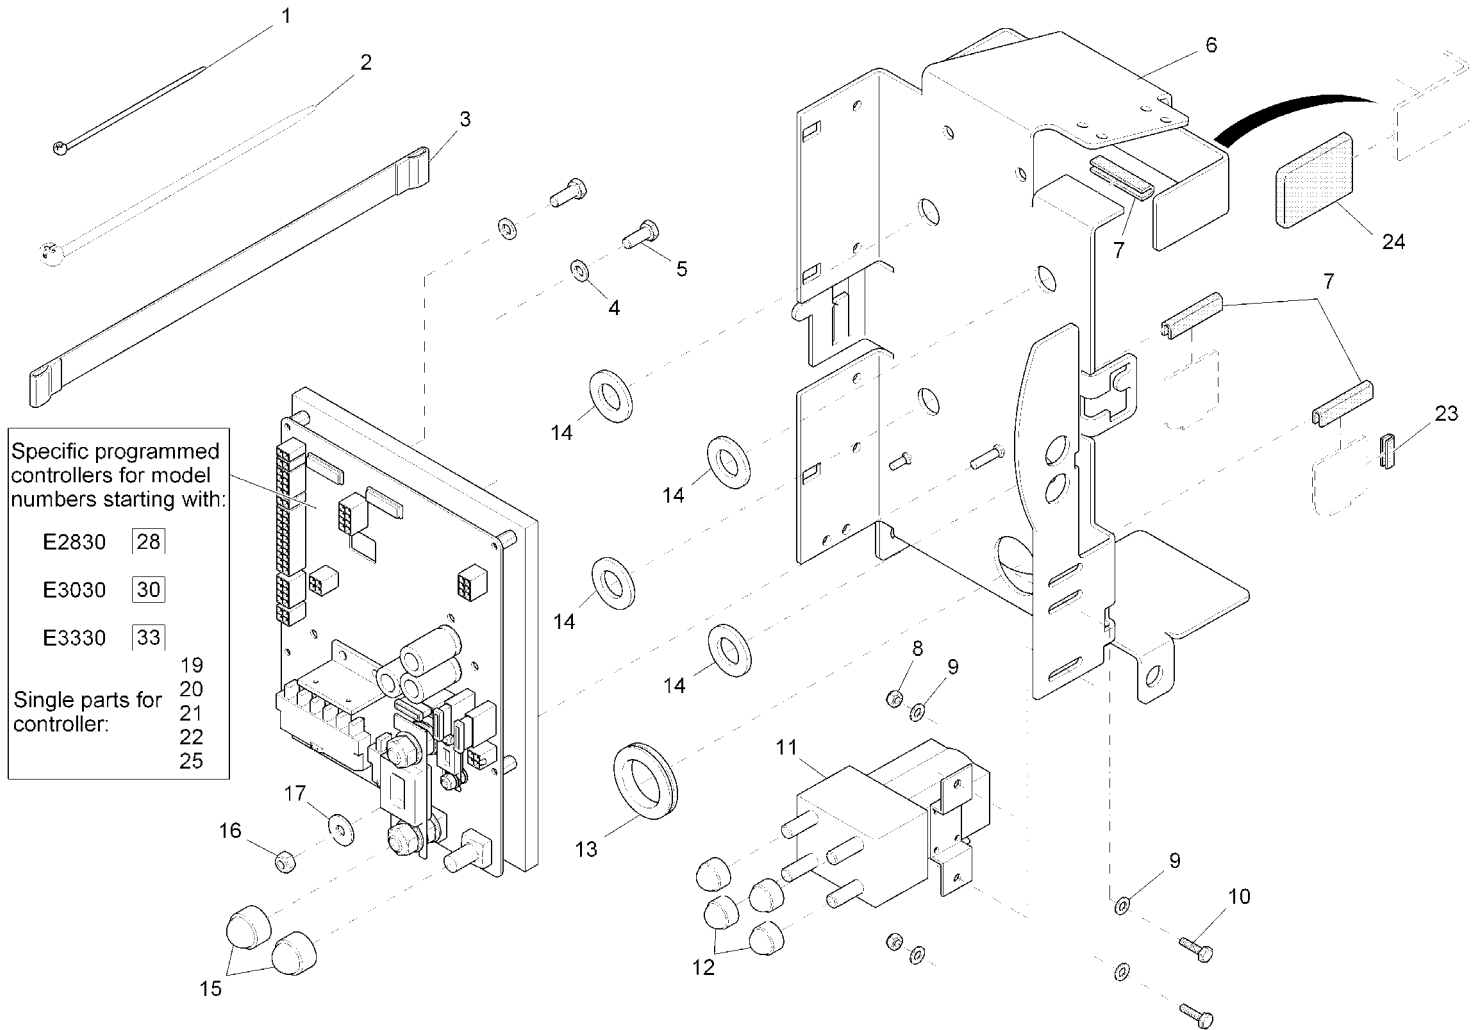

Retainer cpl.
Rev.A 09/12

Specific programmed controllers for model numbers starting with:

E2830	28
E3030	30
E3330	33

Single parts for controller:

19
20
21
22
25

Retainer cpl. (97102503)
Rev.A 09/12

Item	Spare part number	Description	Qty.	Unit	Remarks
1	00967760	Cable tie	4		
2	00121150	Cable tie	8		
3	01077880	Webbing	1		
4	00053730	Washer	2		
5	00053010	Hex.bolt	2		
6	01078640	Retainer	1		
7	00721090	Edge protection	120mm	M	
8	00051340	Hex. Nut	2		
9	00053720	Washer	4		
10	00054410	Hex.bolt	2		
11	01170460	Contactactor	1		
12	00131610	Lens cap	4		
13	01079690	Bushing	1		
14	01078240	Washer	4		
15	00747210	Lens cap	2		
16	00051520	Hex. Nut	1		
17	00135120	Washer	1		
19	00059580	Fuse	1		
20	00902440	Fuse	1		
21	00733630	Fuse	1		
22	00972430	Fuse link	1		
23	00721090	Edge protection	30mm	M	
24	01074240	Cap	2		
25	00906120	Fuse	1		
28	01171100-2830	Controller HIGH 8-fet BAIL for 28"	1	PC	Programmed specifically for model numbers starting with E2830
30	01171100-3030	Controller HIGH 8-fet BAIL for 30"	1	PC	Programmed specifically for model numbers starting with E3030
33	01171100-3330	Controller HIGH 8-fet BAIL for 33"	1	PC	Programmed specifically for model numbers starting with E3330