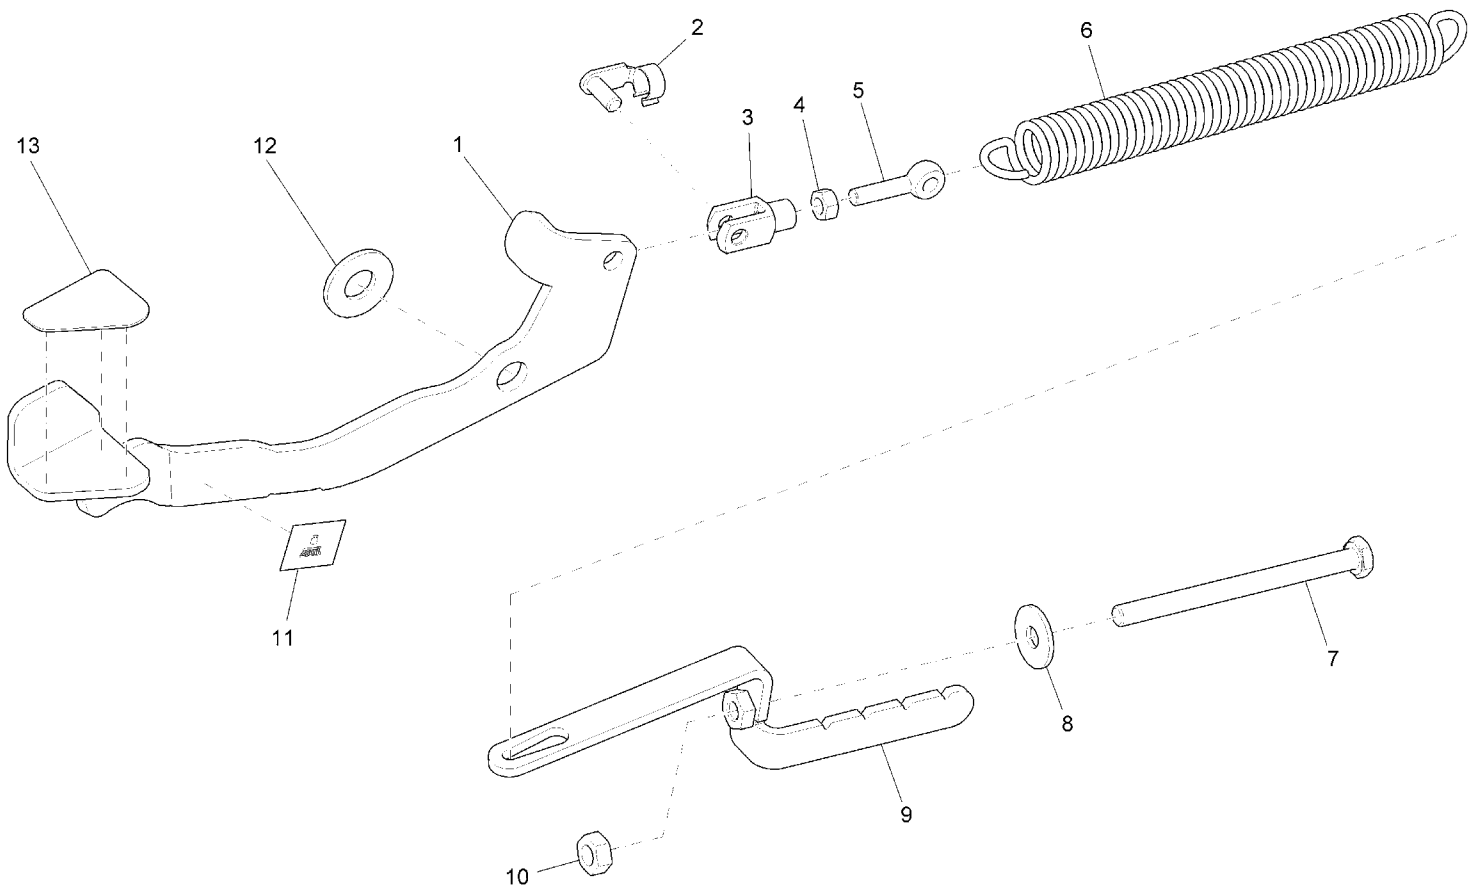

Brush pressure adjustment
Rev.* 07/12

Brush pression adjustment (97093272)
Rev.* 07/12

Item	Spare part number	Description	Qty.	Remarks
1	01078550	Pedal	1	
2	00151400	Bolt	1	
3	00151440	Fork yoke	1	
4	00053350	Hexagon nut	1	
5	00735690	Eye bolt	1	
6	01077770	Tension spring	1	
7	01031550	Hexagon screw	1	
8	00046520	Washer	1	
9	01078500	Sheet metal	1	
10	00053360	Hexagon nut	1	
11	01074580	Decal BRUSH PRESSURE	1	
12	01078240	Washer	1	
13	01078560	Decal	1