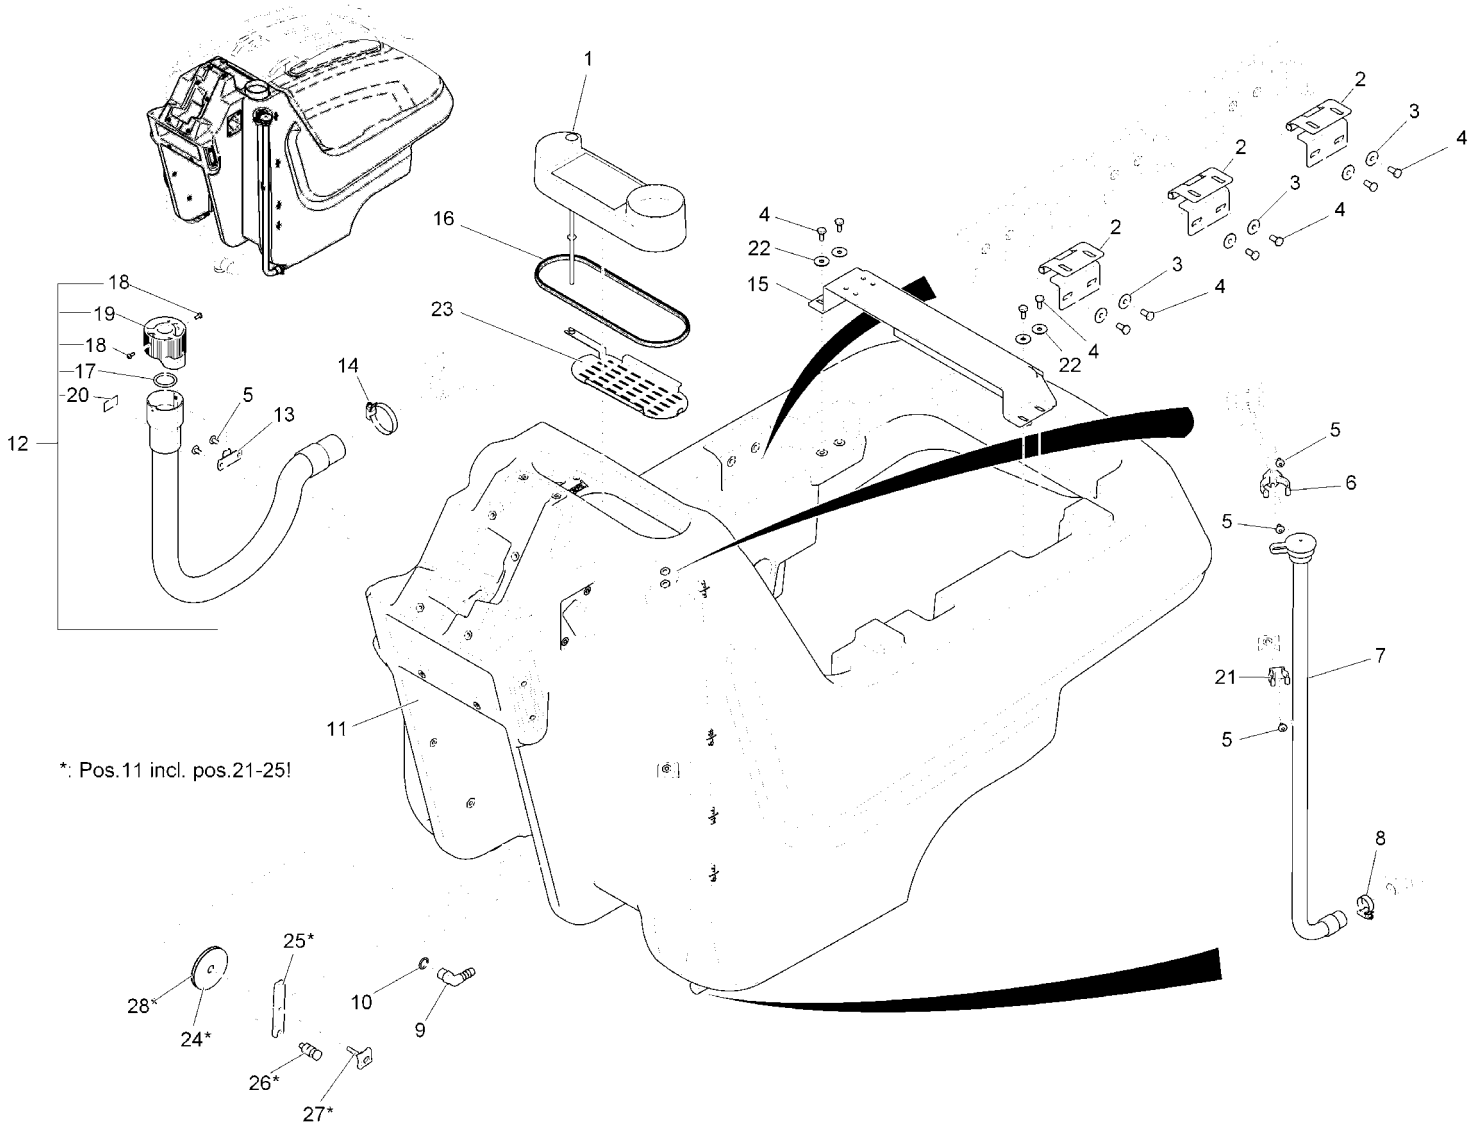

Hopper cpl. part1 - Traverse
Rev.* 07/12

Hopper cpl. part1 - Traverse (97112163-1)
Rev.* 07/12

Item	Spare part number	Description	Qty.	Remarks
1	01078100	Fresh water cap	1	
2	01078110	Hinge	3	
3	00047990	Disk wheel	6	
4	00053080	Hexagon screw	10	
5	01072520	Lens flange screw	5	
6	01078120	Hose support	1	
7	01170530	Hose	1	
8	01161690	Clamp	1	
9	00020020	Angle socket	1	
10	00057720	O-ring oil resistant	1	
11	01171570	Fresh water tank	1	Attention: with ordering of hopper at the first time please order pos. 24-28, too!
12	01077960	Foul water hose	1	
13	01077860	Hook	1	
14	00751160	Hose clamp	1	
15	01171580	Cross beam	1	
16	00721090	Edge protection	710mm	
17	01079300	O-Ring	1	
18	00906100	Fillister-head screw	2	
19	00906110	Cover	1	
20	01170060	Decal FOUL WATER	1	
21	01171590	Hose support	1	
22	00042900	Washer	4	
23	01177520	Strainer	1	
24	01178730	Cover	1	
25	01178760	Bracket	1	
26	01178750	Screw	1	
27	01178770	Star handle screw	1	
28	01178740	Gasket	1