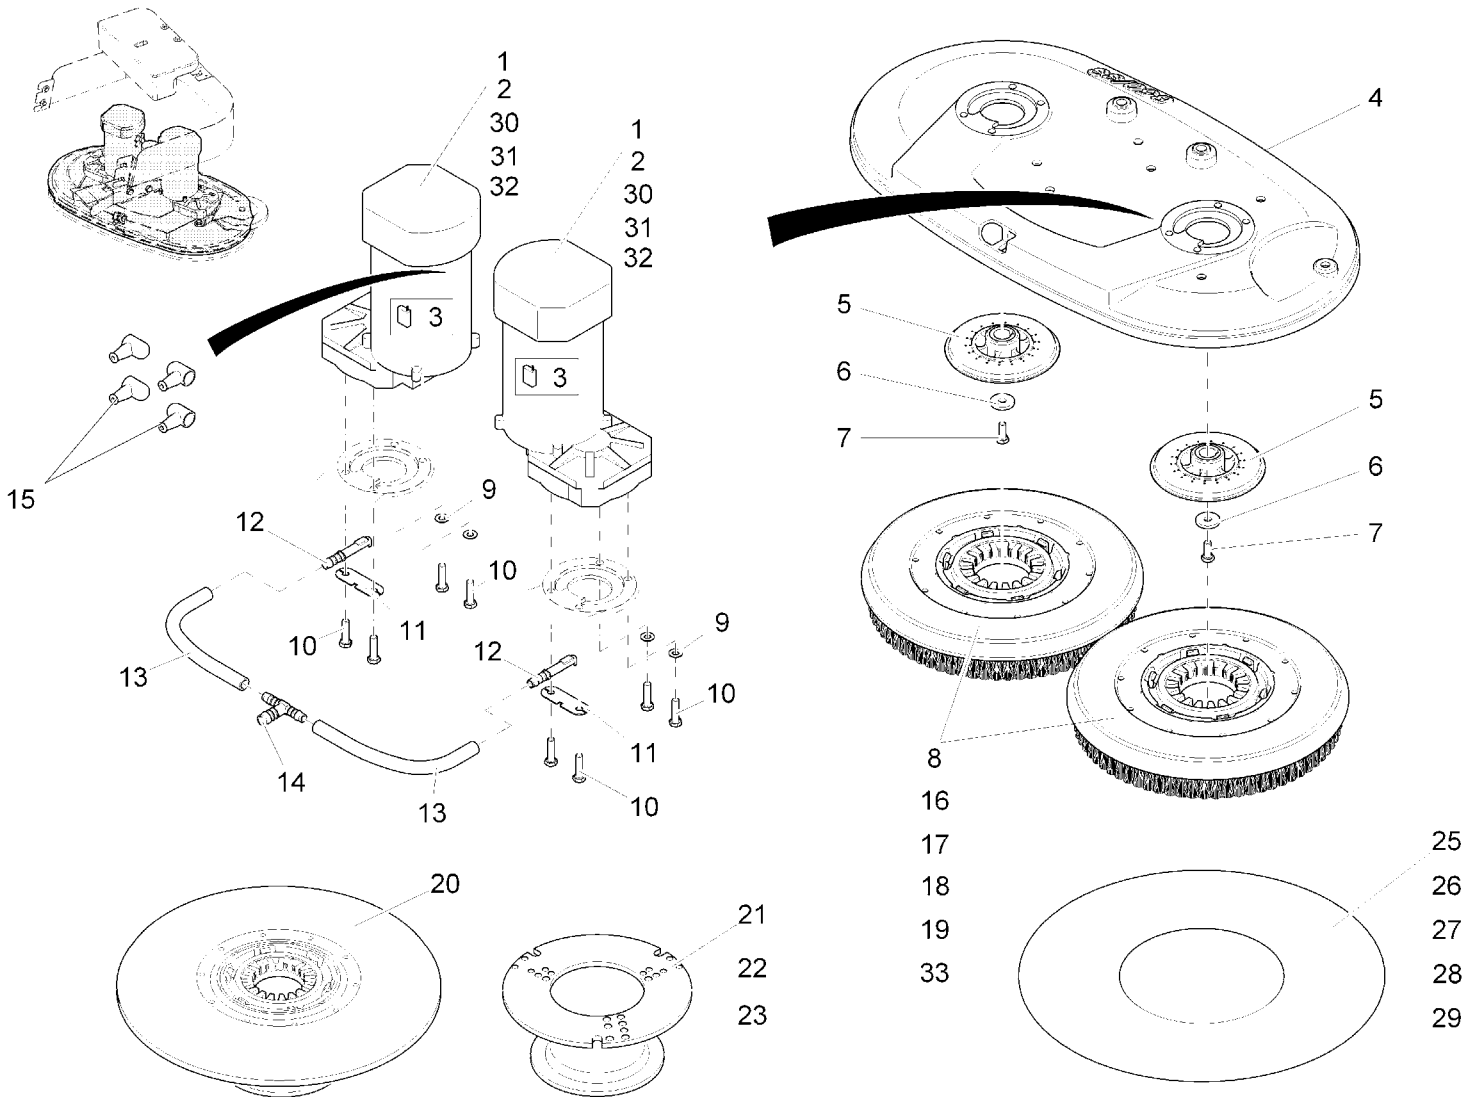

33" Disk Brush Deck

Brush head DB33 part 1
Rev.* 07/12

33" Disk Brush Deck

Brush head DB33 part 1 (97099212-1)
Rev.* 07/12

Item	Spare part number	Description	Qty.	Remarks
1	01170220	Motor SCOTT 700W	2	
2	01077230	Fitting key	2	
3	01077240	Set (4pc.) Carbon brush	1	
4	03008040	Housing	1	
5	00512400	Carrier	2	
6	00879170	Washer	2	
7	00053090	Hexagon screw	2	
8	99780600	Plate brush 430 PPN 0,5	2	Degree of soiling light to medium, bristling PPN0,5 plastic material
9	00101550	Washer	4	
10	00053110	Hexagon screw	8	
11	01077750	Sheet metal	2	
12	01078330	Spray tube	2	
13	00180190	Hose	660mm	
14	00901310	T-reducer muff	1	
15	01078070	Protection cap	4	
16	99781600	Plate brush 430 K901	2	Degree of soiling light to medium, structured flooring, bristling mixed plastic material K 901
17	99783600	Plate brush 430 PPN 0,8	2	Degree of soiling medium to heavy, bristling PPN0,8 plastic material
18	99782600	Plate brush 430 SIC PA 6.1 K600	2	Degree of soiling medium to heavy, SIC PA 6 Corn 600 grey
19	99784300	Plate brush 430 SIC PA 6.1 K180	2	Very heavy soiling and basic cleaning, bristling SIC PA 6 grain 180 gray
20	99785700	Pad holder with centre lock	1	
21	00681500	Center-lock, lower part	1	
22	00961490	Self tapping screw	3	
23	00681490	Center-lock, upper part	1	
25	~~99783805~~	Carton pad red 17" (5pcs)	1	Light soiling, red
26	~~99784705~~	Carton pad green 17" (5pcs)	1	Medium soiling and maintenance cleaning, green
27	~~99783705~~	Carton pad brown 17" (5pcs)	1	Maintenance cleaning, brown
28	~~99784005~~	Carton pad black 17" (5pcs)	1	Basic cleaning and heavy soiling, black
29	~~99785002~~	Micro-fibre pad 17"	1	
30	01077250	Spring	1	
31	01077210	Gear	1