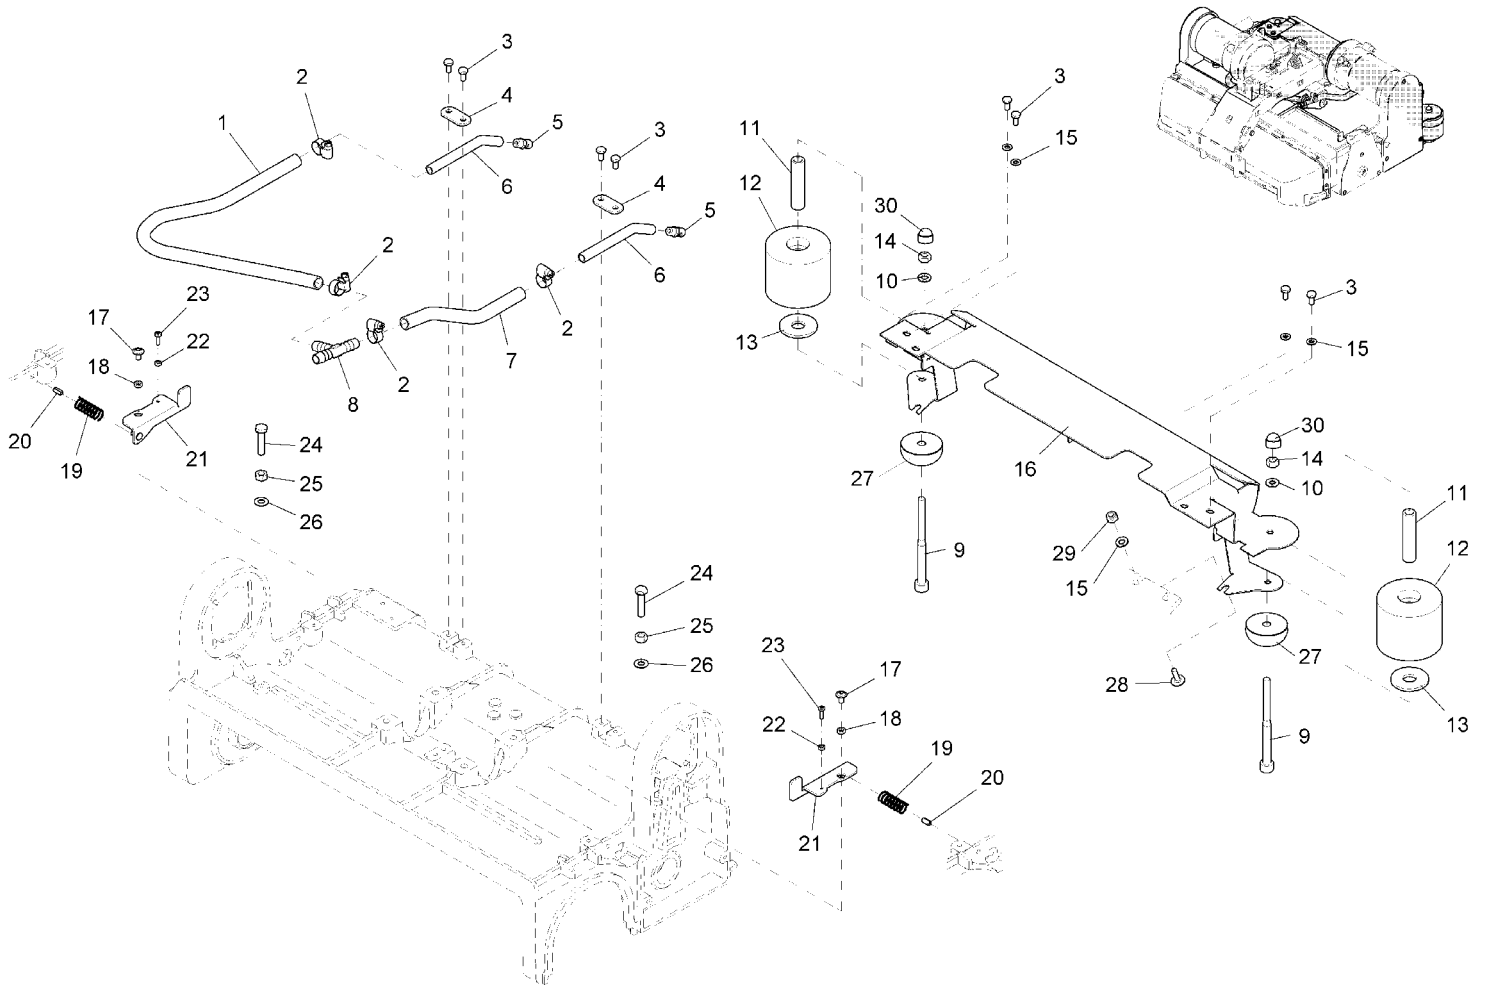

24" Cylindrical Brush Deck

Cylindrical brush drive head cpl., part 3
Rev.* 07/12

24" Cylindrical Brush Deck

Cylindrical brush drive head cpl., part 3 (97099444-3)
Rev.* 07/12

Item	Spare part number	Description	Qty.	Remarks
1	00171030	Hose	520mm	
2	00074300	Hose clamp	4	
3	01071750	Hexagon screw	8	
4	01072500	Clamping sheet metal	2	
5	01072640	Jet	2	
6	01072630	Pipe	2	
7	00171030	Hose	240mm	
8	00976160	T-piece	1	
9	01170110	Socket head screw	2	
10	00053750	Washer	4	
11	01078800	Pipe	2	
12	00976590	Roller	2	
13	00132610	Washer	2	
14	00051510	Hexagon nut	2	
15	00102150	Washer	6	
16	01078810	Cross beam	1	
17	01072520	Lens flange screw	2	
18	01073360	Bushing	2	
19	00550870	Cyl.compression spring	2	
20	00107140	Dowel pin	2	
21	01072620	Lever, cpl.	2	
22	01072510	Hex. Nut	2	
23	01072260	Fillister-head screw	2	
24	00523810	Hex.bolt	2	
25	00971400	Hexagon nut	2	
26	00101550	Washer	2	
27	01170120	Stop	2	
28	01015340	Lens flange screw	2	
29	00051520	Hexagon nut	2	
30	00131610	Lens cap	2