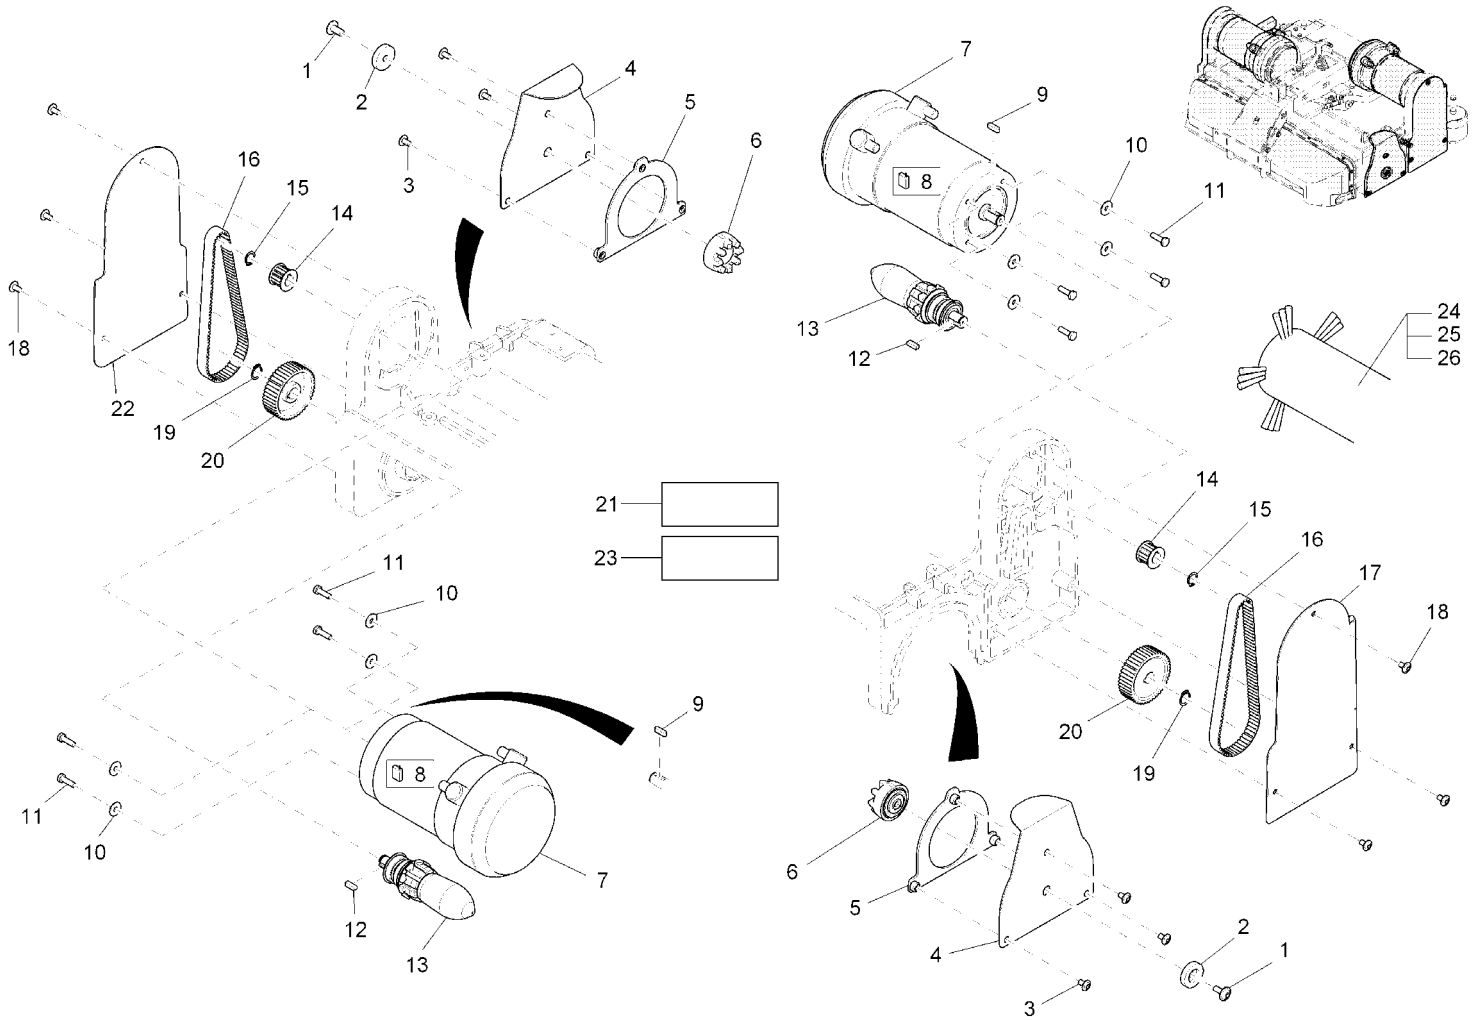

28" Cylindrical Brush Deck

Cylindrical brush drive head cpl., part 2
Rev.* 07/12

28" Cylindrical Brush Deck

Cylindrical brush drive head cpl., part 2 (97090021-2)
Rev.* 07/12

Item	Spare part number	Description	Qty.	Remarks
1	01074320	Lens flange screw	2	
2	01074330	Washer	2	
3	01072520	Lens flange screw	6	
4	01078760	Side cover	2	
5	01078770	Centering bend	2	
6	01074340	Bearing	2	
7	01072450	Motor	2	
8	00553060	Set (4pc.) carbon brush	4	
9	00022430	Feather key	2	
10	00135120	Washer	8	
11	00053020	Hexagon screw	8	
12	01072580	Feather key	2	
13	01072560	Carrier, cpl.	Page	113
14	01072460	Toothed belt pulley	2	
15	00022440	Retaining ring	2	
16	01072540	Toothed belt	2	
17	01170510	Sheet metal R.H.	1	
18	01072520	Lens flange screw	6	
19	00022340	Retaining ring	2	
20	01072570	Toothed belt pulley	2	
21	03007980	Wiring harness W13	1	
22	01078790	Sheet metal L.H.	1	
23	03007990	Wiring harness W14	1	
24	99709600	Set cyl. brushes 150 PA 0,7	1	Degree of soiling light to medium, PA 6 - 0,7
25	99709900	Set cyl brush	1	Degree of soiling medium to heavy, structured flooring, SIC PA 6. 12, Kom 500
26	99709400	Set of cylindrical brushes 150 Sic PA 6.	1	Very heavy soiling and basic cleaning, SIC PA 6. 12, Kom 180