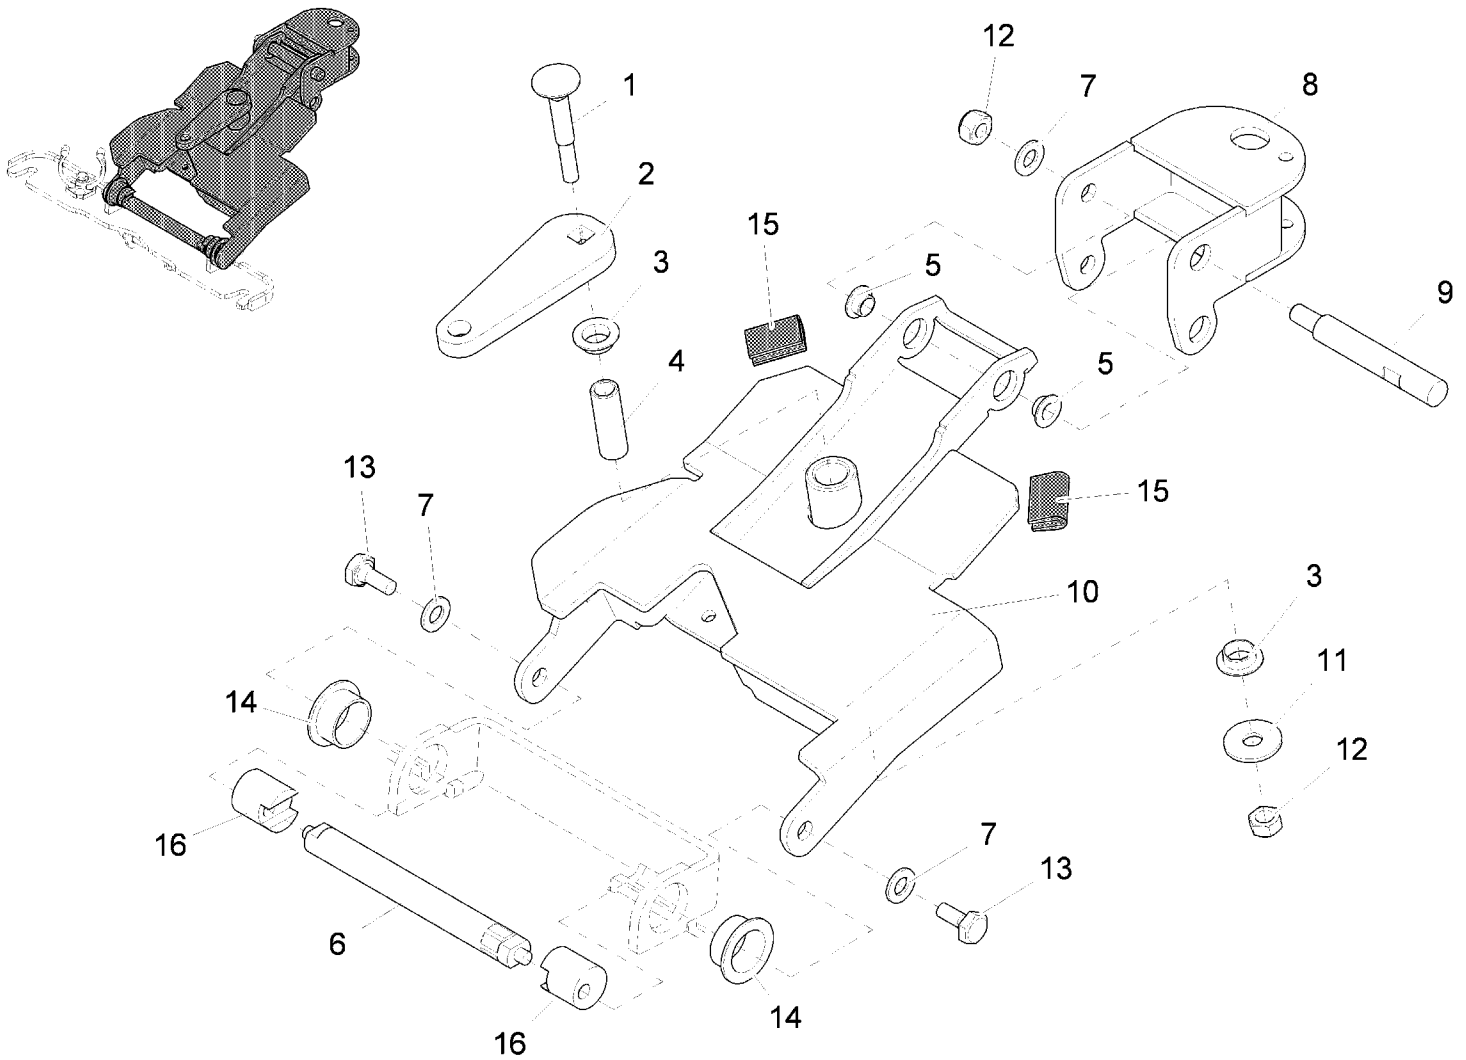

Squeegee connection (until appr. 15. Apr. 2008) part 1
Rev.* 07/12

Squeegee connection (until appr. 15. Apr. 2008) part 1
(97099915-1)
Rev.* 07/12

Item	Spare part number	Description	Qty.	Remarks
1	01130940	Cup head square neck bolt	1	
2	01170040	Sheet metal	1	
3	01077510	Slide bearing bush	2	
4	01170160	Pipe	1	
5	01078230	Slide bearing bush	2	
6	00054860	Cotter pin	1	
7	00053750	Washer	5	
8	01079280	Round part	1	
9	01078220	Bolt	1	
10	01079290	Sheet metal	1	
11	00042900	Washer	1	
12	00051510	Hexagon nut	3	
13	00053100	Hexagon screw	2	
14	01077700	Bushing	2	
15	00161240	Edge protection	1	

Squeegee connection (until appr. 15. Apr. 2008) part 2
Rev.* 07/12

Squeegee connection (until appr. 15. Apr. 2008) part 2
 (97099915-2)
 Rev.* 07/12

Item	Spare part number	Description	Qty.	Remarks
1	00054860	Cotter pin	1	
2	00053750	Washer	1	
3	01078230	Slide bearing bush	2	
4	01170050	Bolt	1	
5	01079320	Draft link	1	
6	01077680	Bolt	1	
7	01079330	Sheet metal	1	
8	00046500	Hex. Nut	2	
9	00051520	Hexagon nut	2	
10	00053730	Washer	4	
11	01078120	Hose support	1	
12	00053020	Hexagon screw	2	
13	01077850	Threaded pin	1	
14	00042900	Washer	1	
15	00051510	Hexagon nut	1	
16	00054020	Wing nut	1	
17	00053330	Hexagon nut	1	

Squeegee connection (from appr. 15. Apr. 2008) part 1
Rev.* 07/12

Squeegee connection (from appr. 15. Apr. 2008) part 1
 (03008100BT10)
 Rev.* 07/12

Item	Spare part number	Description	Qty.	Remarks
1	01130940	Cup head square neck bolt	1	
2	01170040	Sheet metal	1	
3	01077510	Slide bearing bush	2	
4	01171550	Bushing	1	
5	01171330	Slide bearing bush	2	
6	01171360	Shaft	1	
7	00101550	Washer	3	
8	01171290	Round part	1	
9	01171540	Threaded bolt	1	
10	01171300	Sheet metal	1	
11	00042900	Washer	1	
12	00101540	Hexagon nut	2	
13	01071740	Hex.bolt	2	
14	01130470	Slide bearing bush	2	
15	00161240	Edge protection	60mm	
16	01171370	Excentric	2	