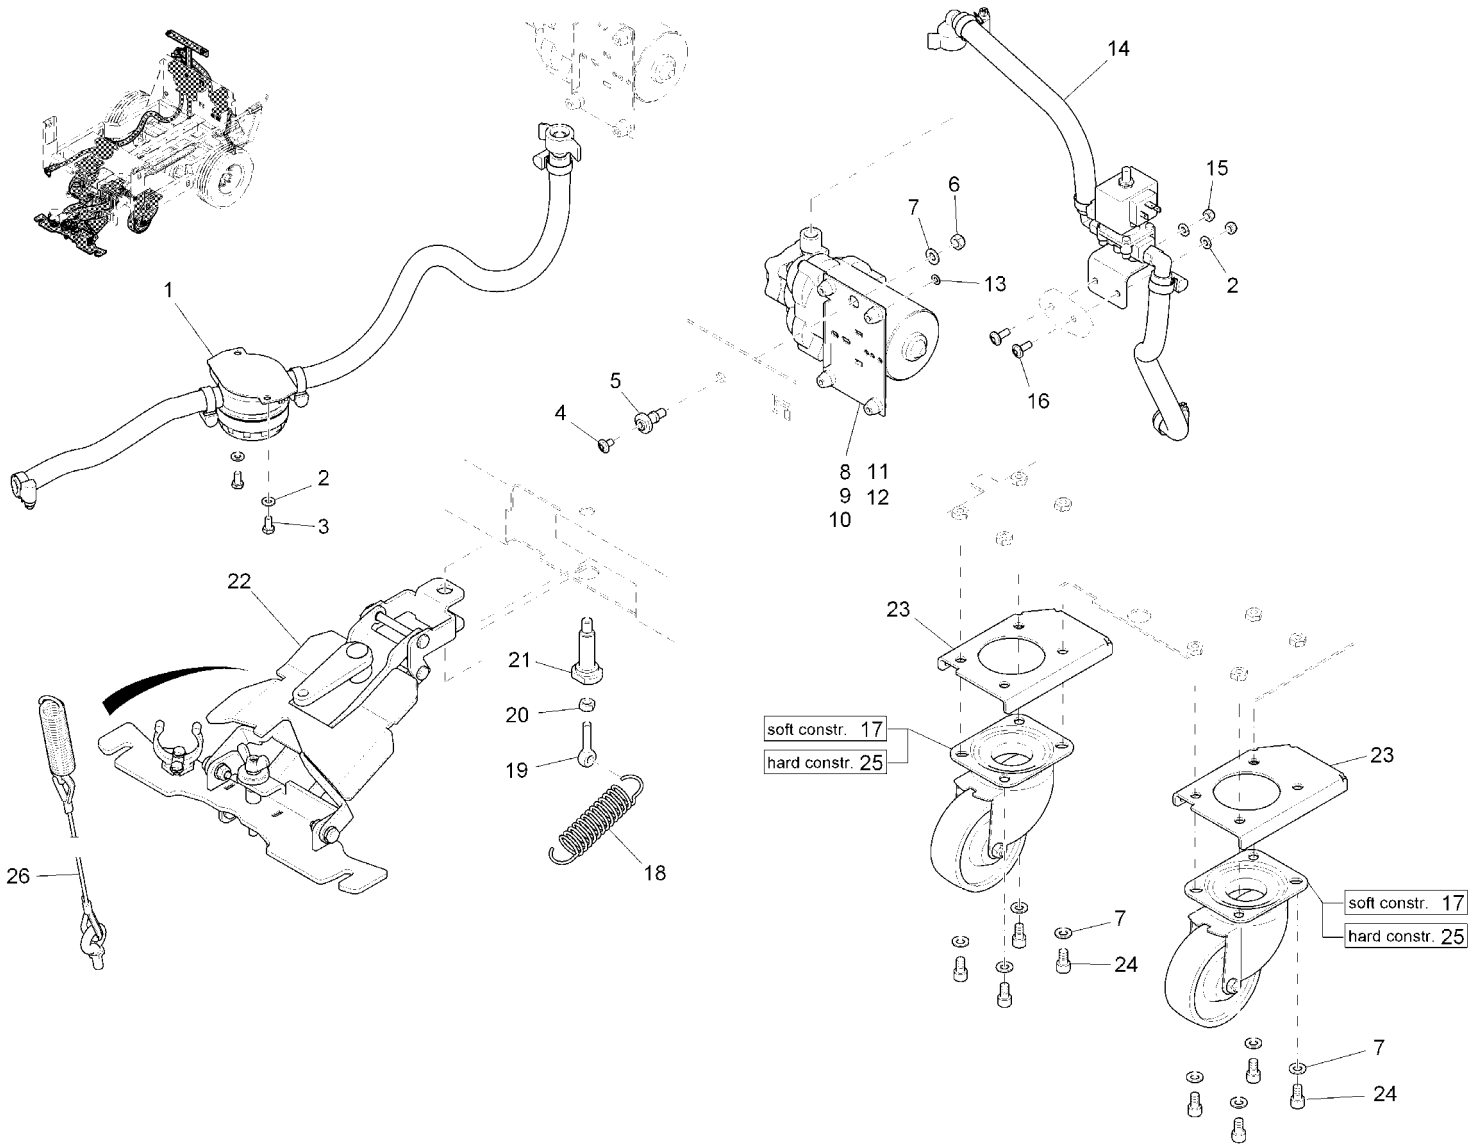

Chassis, cpl. part 3 - Suction unit connection
Rev.* 07/12

Chassis, cpl. part 3 - Suction unit connection (97094783-3
7311-43-44)
Rev.* 07/12

Item	Spare part number	Description	Qty.	Remarks
1	97094981	Water supply	Page	16
2	00053730	Washer	4	
3	00104500	Hexagon screw	2	
4	01072520	Lens flange screw	1	
5	01077820	Bushing	1	
6	00051510	Hexagon nut	1	
7	00053750	Washer	9	
8	00543750	Pump	1	
9	00559670	Case	1	
10	00083640	Plastic cover	1	
11	00083650	Plastic cover	1	
12	00903190	Tab	1	
13	00053720	Washer	1	
14	97094999-7062-20	Water supply	Page	18
15	00051520	Hexagon nut	2	
16	01017640	Lens flange screw	2	
17	01079660	Steering roller	2	Soft construction
18	01078150	Tension spring	1	
19	00735690	Eye bolt	1	
20	00046500	Hex. Nut	1	
21	01077830	Pivot	1	
22	03008100	Squeegee connection (Available! No.: 03008100)	Page	20
23	01171560	Sheet metal	2	
24	00103300	Socket head screw	8	
25	01079440	Steering roller	2	Hard construction
26	01170560	Linkage