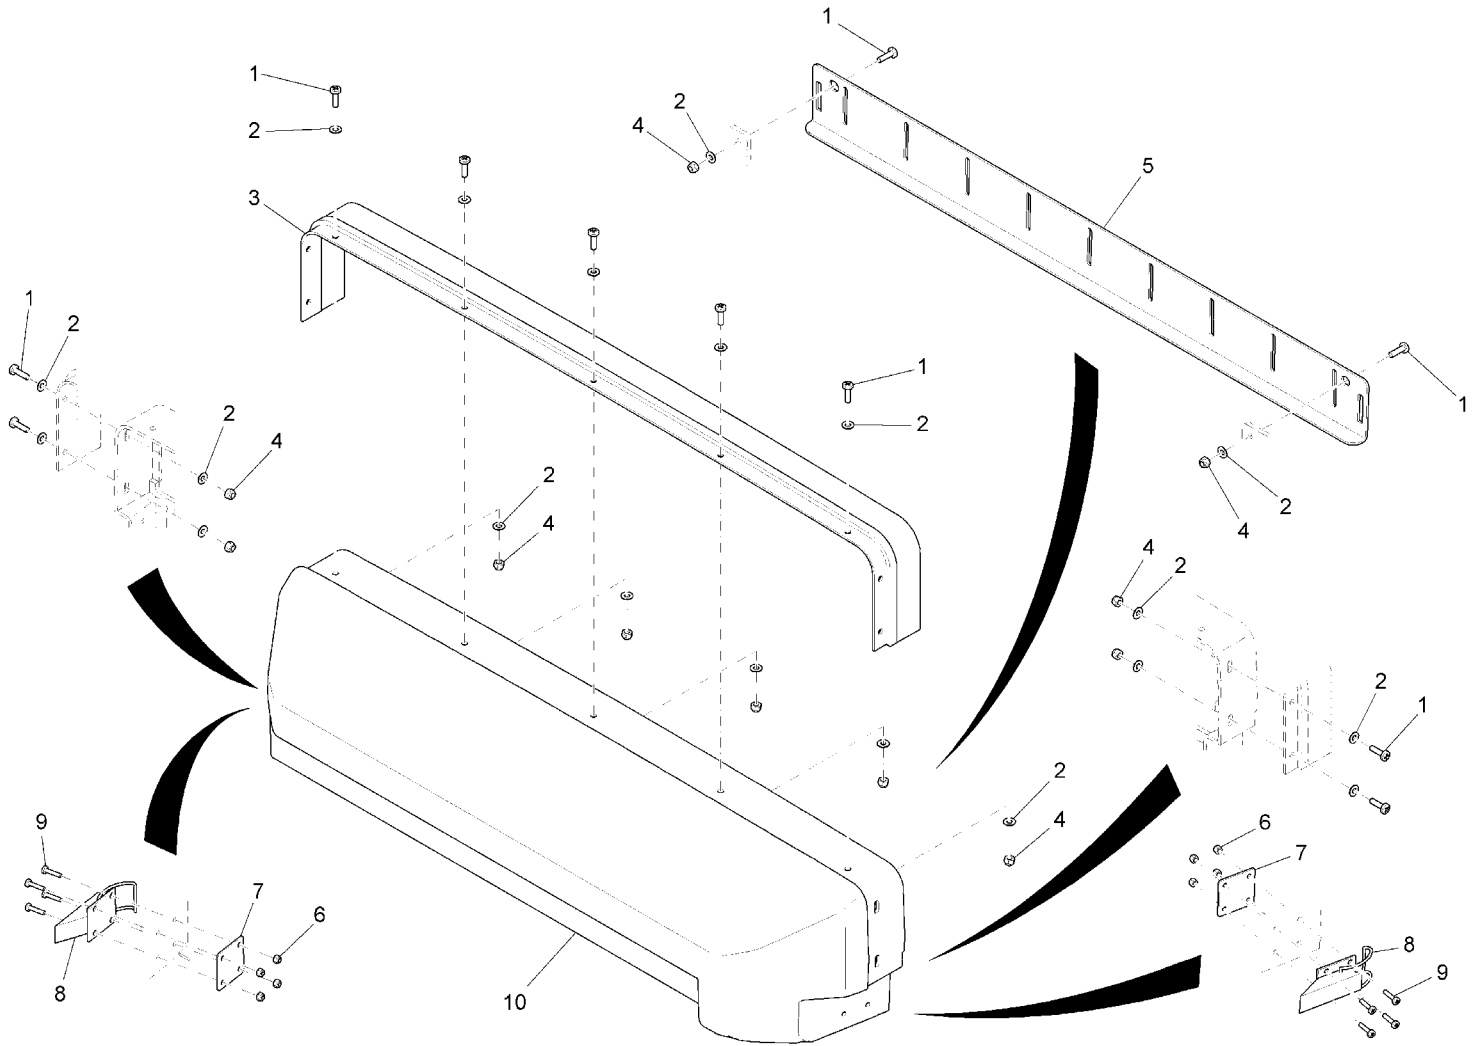

28" Cylindrical Brush Deck

Dirt container
Rev.* 07/12

28" Cylindrical Brush Deck

Dirt container (03011040)
Rev.* 07/12

Item	Spare part number	Description	Qty.	Remarks
1	01072260	Fillister-head screw	11	
2	00874720	Washer	20	
3	01072240	Brush rails	1	
4	00970190	Hexagon nut	11	
5	01072250	Panel apron	1	
6	01072270	Hex. Nut	8	
7	01076250	Plate	2	
8	01072220	Lock	2	
9	01072230	Fillister-head screw	8	
10	01072210	Dirt hopper, cpl.	1