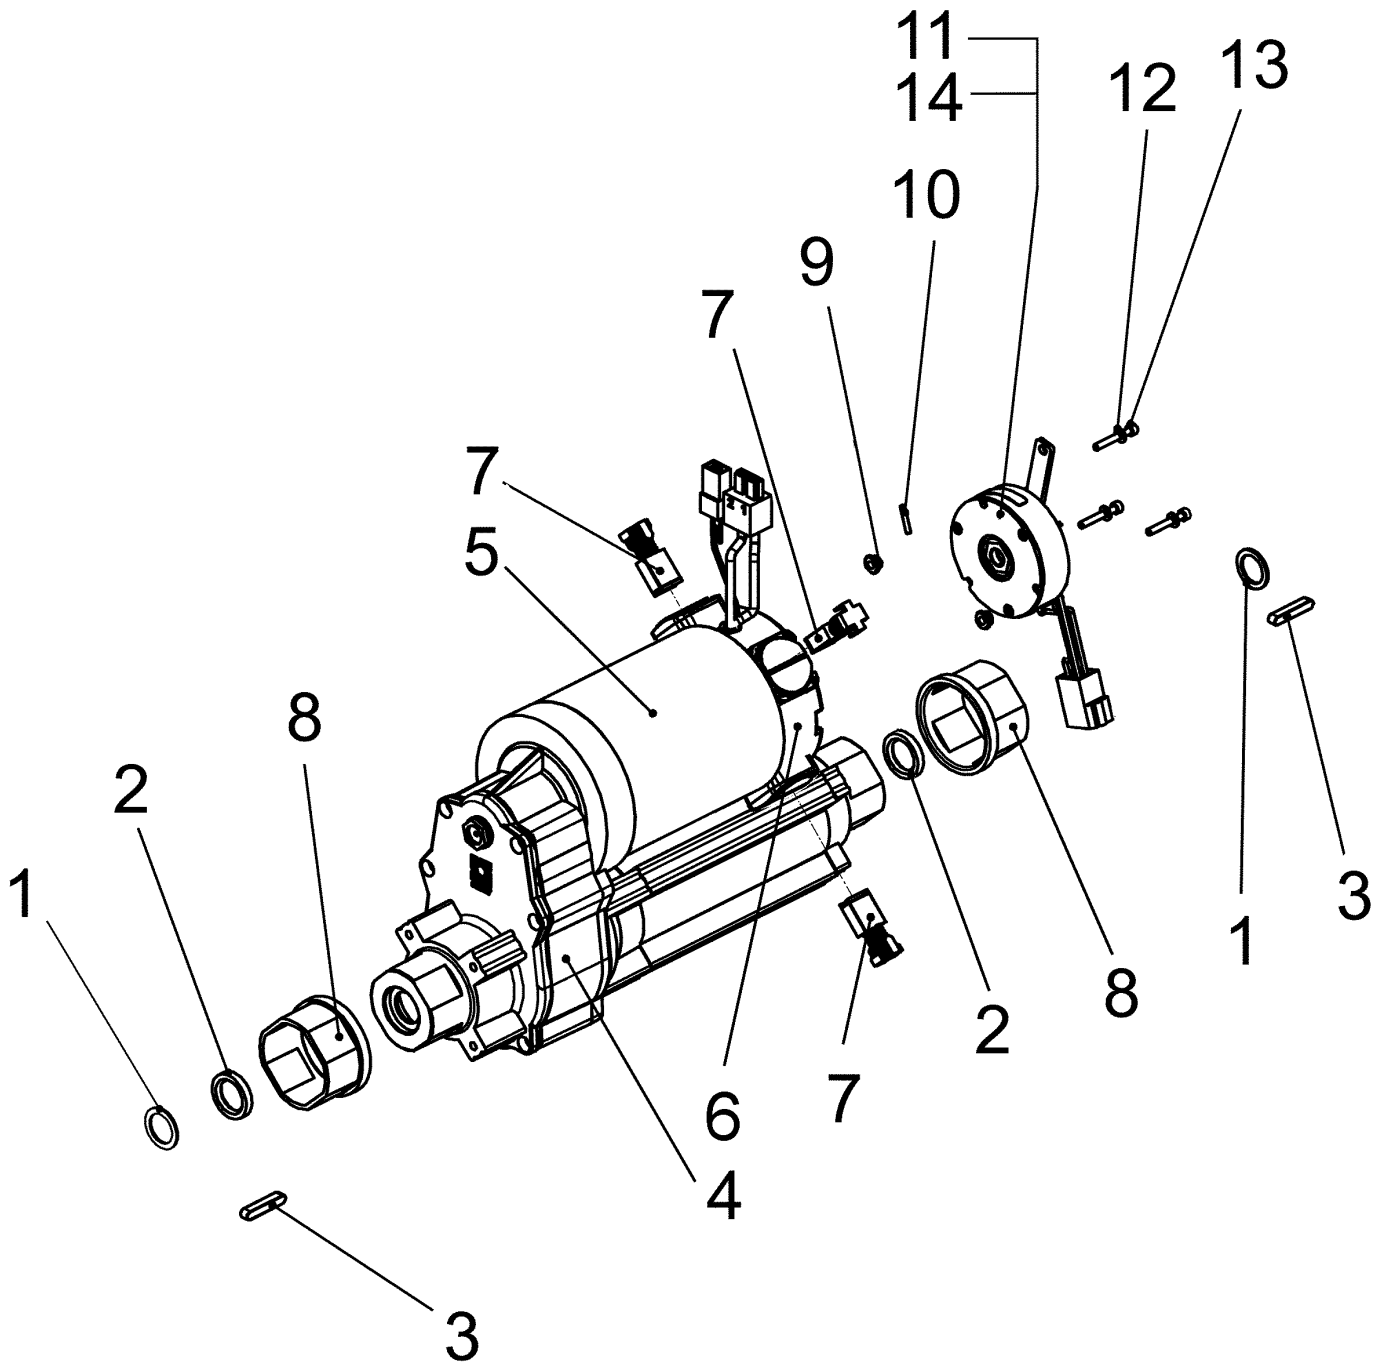

Lifting pedal (97093181)
Rev.* 07/12

Item	Spare part number	Description	Qty.	Remarks
1	01170020	Lifting pedal	1	
2	00053760	Washer	2	
3	01077930	Rod	1	
4	00551410	Cotter pin	1	
5	00053360	Hexagon nut	1	
6	00925430	Fork yoke	1	
7	00925420	Bolt	1	
8	01078240	Washer	2	
9	01078560	Decal	1	

Brush pressure adjustment
Rev.* 07/12

Brush pression adjustment (97093272)
Rev.* 07/12

Item	Spare part number	Description	Qty.	Remarks
1	01078550	Pedal	1	
2	00151400	Bolt	1	
3	00151440	Fork yoke	1	
4	00053350	Hexagon nut	1	
5	00735690	Eye bolt	1	
6	01077770	Tension spring	1	
7	01031550	Hexagon screw	1	
8	00046520	Washer	1	
9	01078500	Sheet metal	1	
10	00053360	Hexagon nut	1	
11	01074580	Decal BRUSH PRESSURE	1	
12	01078240	Washer	1	
13	01078560	Decal	1	

Chassis, cpl. part 2
Rev.* 07/12

Chassis, cpl. part 2 (97094783-2 7311-43-44)
 Rev.* 07/12

Item	Spare part number	Description	Qty.	Remarks
1	01078480	Bearing AMER	2	
2	00053750	Washer	10	
3	00053100	Hexagon screw	1	
4	01078020	Block	4	from appr. march 2008; if you want to exchange older blocks, please order Pos. 13!
5	00053260	Hex.bolt	4	
6	00053140	Hex.bolt	4	
7	00053760	Washer	3	
8	00053310	Hexagon screw	3	
9	01078490	Lever	1	
10	01078010	Hub	2	
11	01071180	Wheel	2	
12	01171400	Traction drive B120	Page	12
13	00008980	Block	1	incl. Pos.4,5,18: please order kit because it's necessary to exchange all 4 blocks
14	01171260	Hexagon screw	8	Tightening torque: 38 Nm
15	01031540	protection cap	2	
16	00051490	Hexagon nut	2	
17	00053770	Washer	2	
18	00042900	Washer	4	