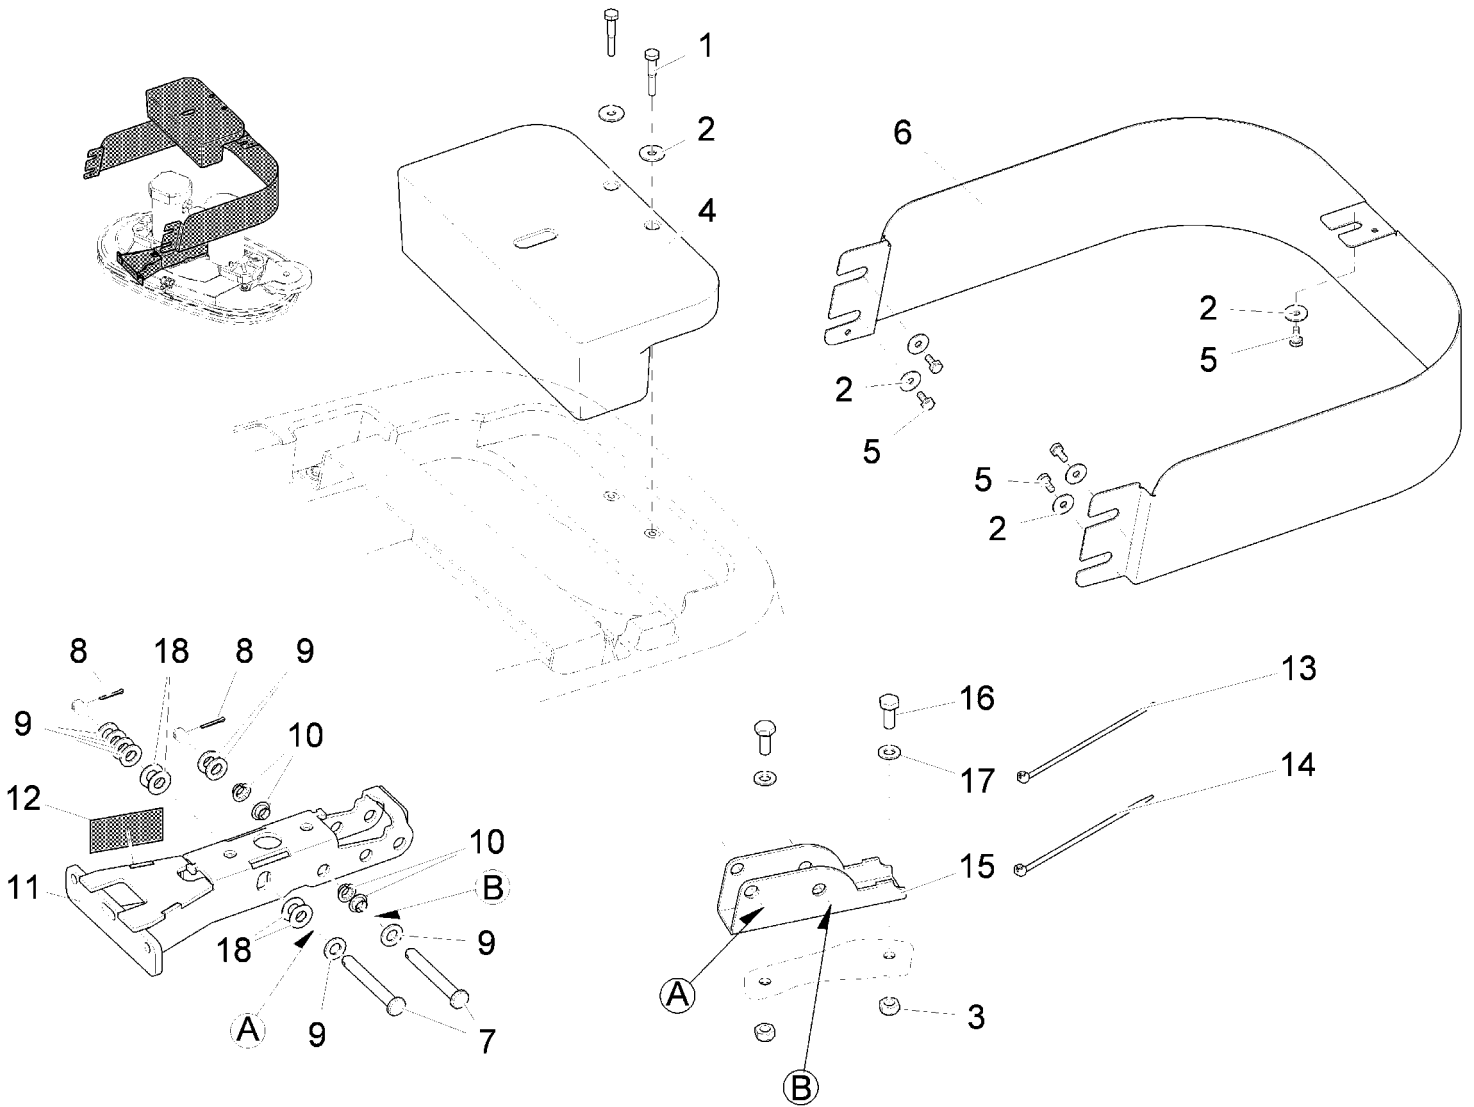

26" Disk Brush Deck

Brush head DB650 part 3
Rev.* 07/12

26" Disk Brush Deck

Brush head DB650 part 3 (97099196-3)
Rev.* 07/12

Item	Spare part number	Description	Qty.	Remarks
1	00053120	Hexagon screw	2	
2	00042900	Washer	7	
3	00051500	Hexagon nut	2	
4	03008090	Weight	1	
5	00053080	Hexagon screw	5	
6	01170210	Covering	1	
7	01078040	Bolt	2	
8	00054870	Cotter pin	2	
9	00053770	Washer	8	
10	01171330	Slide bearing bush	4	
11	01171350	Rocker	1	
12	03008790	Backing film	1	
13	00121150	Cable tie	3	
14	00967760	Cable tie	2	
15	01171390	Retainer	1	
16	00053310	Hexagon screw	2	
17	00053760	Washer	2	
18	01102770	Approach disk	4