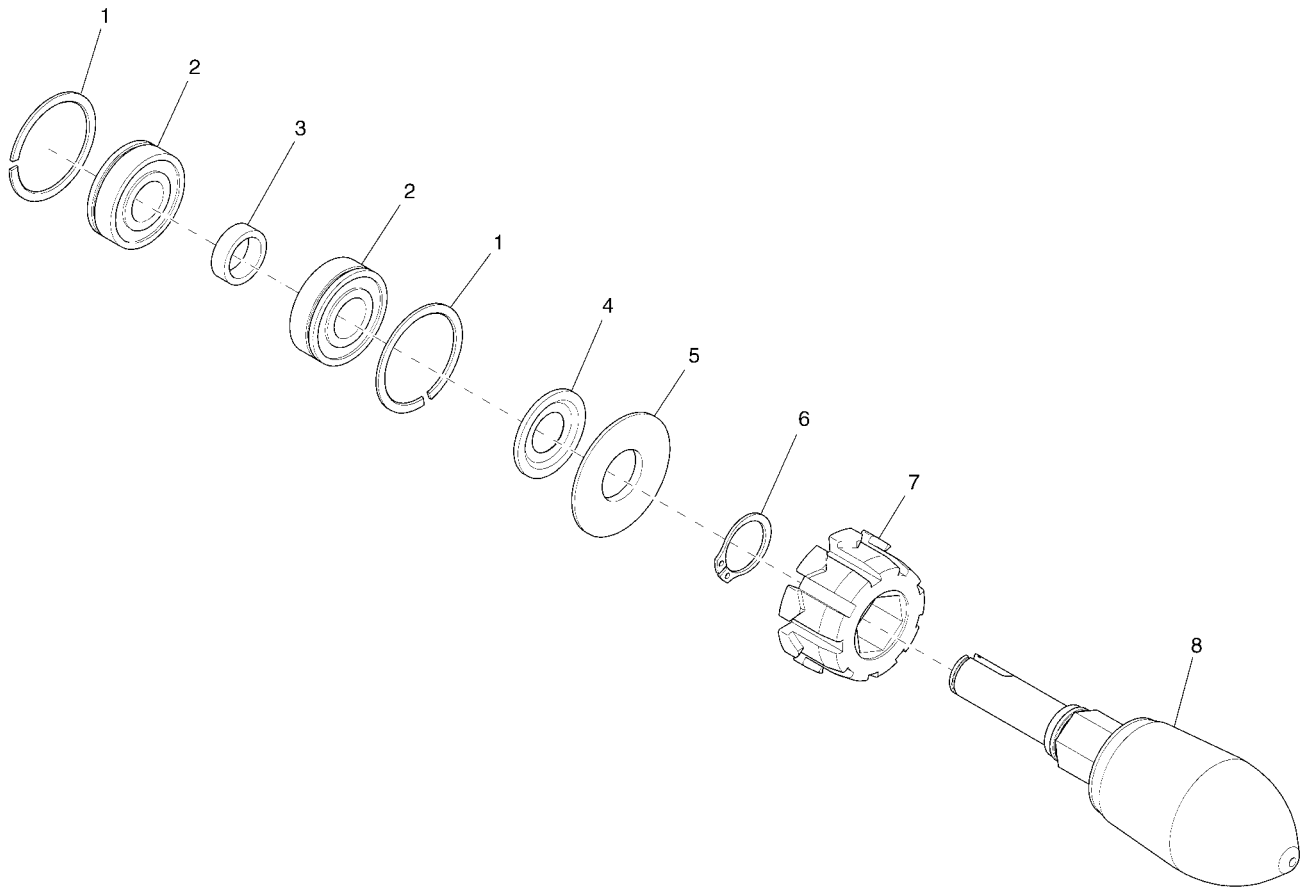

24" Cylindrical Brush Deck

Carrier, cpl.
Rev.* 07/12

24" Cylindrical Brush Deck

Carrier, cpl. (01072560)
Rev.* 07/12

Item	Spare part number	Description	Qty.	Remarks
1	01078820	Circlip	2	
2	01076560	Grooved ball bearing	2	
3	01077520	Bushing	1	
4	00124220	Ring	1	
5	01077550	Bushing	1	
6	00054310	Retaining ring	1	
7	01077540	Bushing	1	
8	01077530	Retainer	1