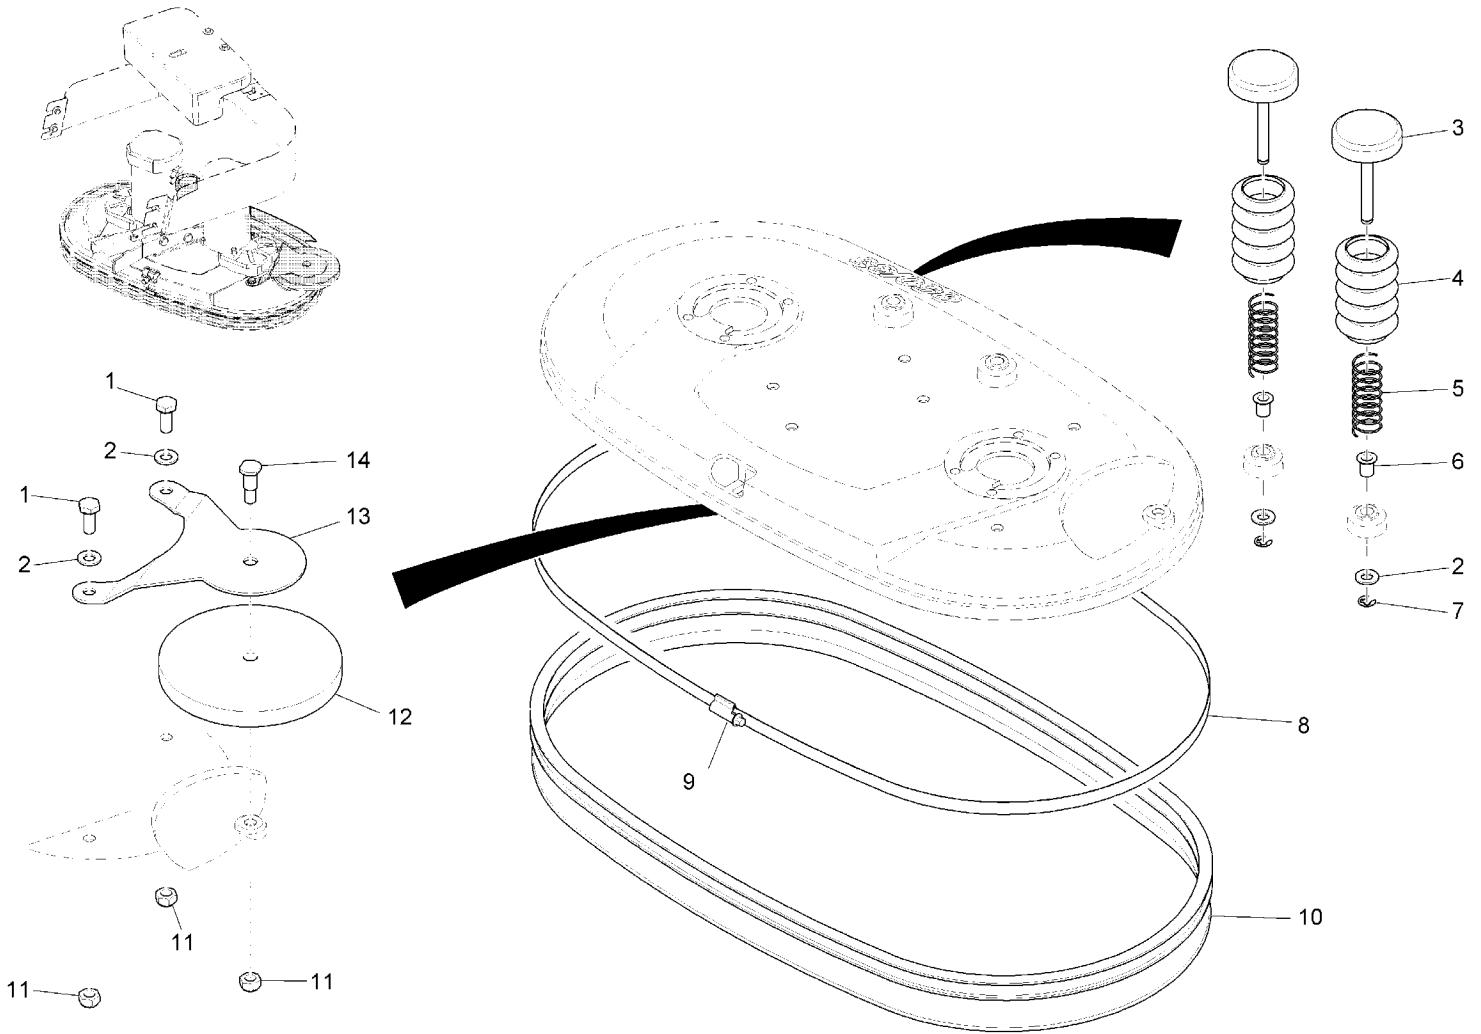

33" Disk Brush Deck

Brush head DB33 part 2
Rev.* 07/12

33" Disk Brush Deck

Brush head DB33 part 2 (97099212-2)
Rev.* 07/12

Item	Spare part number	Description	Qty.	Remarks
1	00053310	Hexagon screw	2	
2	00053760	Washer	2	
3	01078000	Ejector	2	
4	01078350	Bellow	2	
5	01078340	Compression spring	2	
6	01078360	Slide bearing bush	2	
7	00046280	Thrust washer	2	
8	00712300	Tension band	2440 mm	
9	00901390	Tension band lock	1	
10	01079970	Sealing strip	1	
11	00051500	Hexagon nut	3	
12	01170190	Deflector roller	1	
13	01170180	Retainer	1	
14	01077570	Screw	1