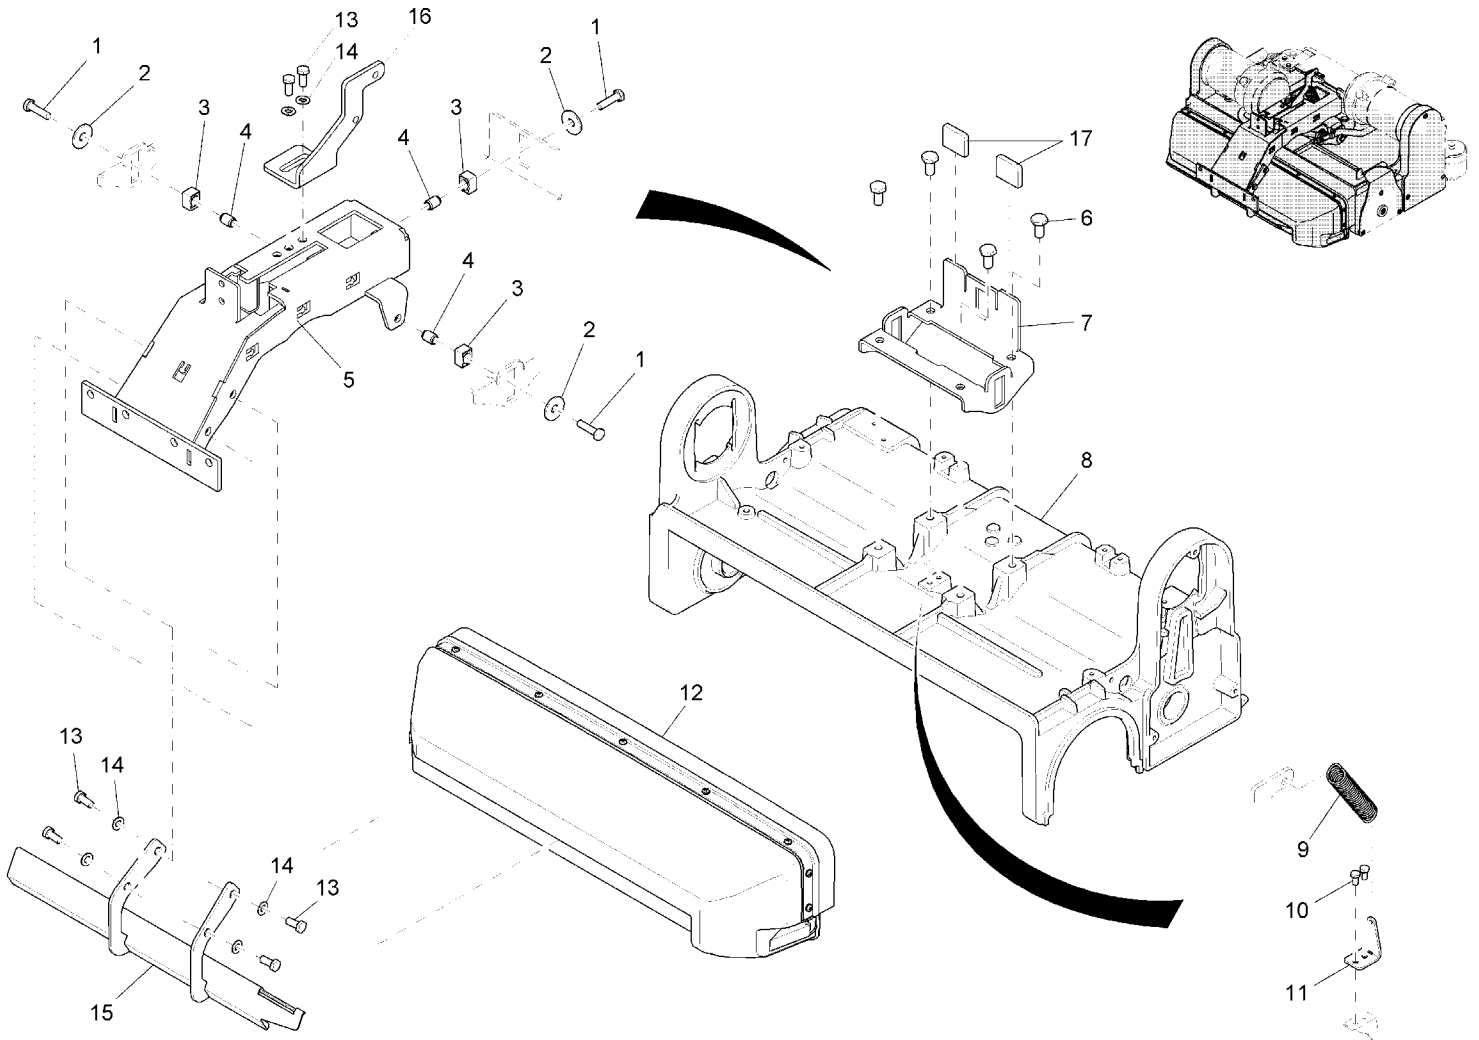

24" Cylindrical Brush Deck

Cylindrical brush drive head cpl., part 1
Rev.* 07/12

24" Cylindrical Brush Deck

Cylindrical brush drive head cpl., part 1 (97099444-1)
Rev.* 07/12

Item	Spare part number	Description	Qty.	Remarks
1	01078690	Hexagon screw	3	
2	01161070	Washer	3	
3	01078700	Slide block	3	
4	01077730	Bushing	3	
5	03007970	Rocker cylindrical brush	1	
6	01078720	Hexagon screw	4	
7	01170090	Retainer	1	
8	01078740	Housing	1	
9	01072680	Tension spring	1	
10	01071750	Hexagon screw	2	
11	01077890	Angle	1	
12	97087191	Dirt hopper cpl.	Page	95
13	00553690	Hex.bolt	6	
14	00053750	Washer	6	
15	01078750	Guide bar	1	
16	01170100	Spring holder	1	
17	01074240	Cap	2