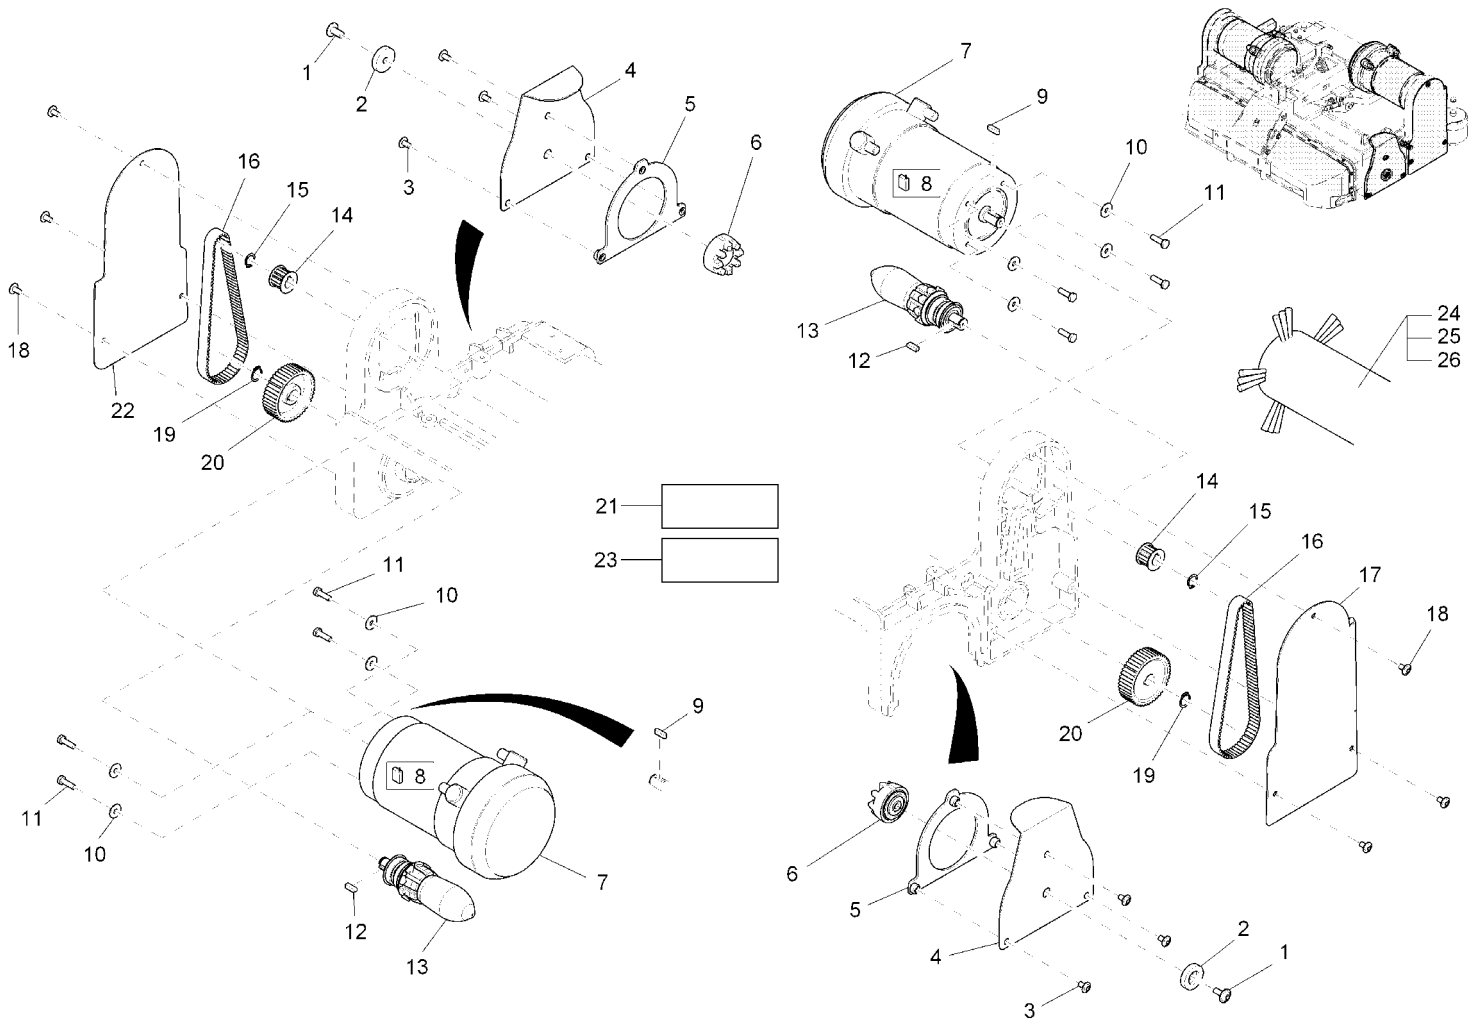

24" Cylindrical Brush Deck

Cylindrical brush drive head cpl., part 2
Rev.* 07/12

24" Cylindrical Brush Deck

Cylindrical brush drive head cpl., part 2 (97099444-2)
Rev.* 07/12

Item	Spare part number	Description	Qty.	Remarks
1	01074320	Lens flange screw	2	
2	01074330	Washer	2	
3	01072520	Lens flange screw	6	
4	01078760	Side cover	2	
5	01078770	Centering bend	2	
6	01074340	Bearing	2	
7	01077190	Motor	2	
8	00553060	Set (4pc.) carbon brush	4	
9	00022430	Feather key	2	
10	00135120	Washer	8	
11	00053020	Hexagon screw	8	
12	01072580	Feather key	2	
13	01072560	Carrier, cpl.	Page	99
14	01072460	Toothed belt pulley	2	
15	00022440	Retaining ring	2	
16	01072540	Toothed belt	2	
17	01170510	Sheet metal R.H.	1	
18	01072520	Lens flange screw	6	
19	00022340	Retaining ring	2	
20	01072570	Toothed belt pulley	2	
21	03007980	Wiring harness W13	1	
22	01078790	Sheet metal L.H.	1	
23	03007990	Wiring harness W14	1	
24	99702100	Brush set cyl. brush PA 6-0,7	1	Degree of soiling light to medium, PA 6 - 0,7
25	99702200	Brush set cyl. brush PA 6.12 Korn 500	1	Degree of soiling medium to heavy, structured flooring, SIC PA 6. 12, Kom 500
26	99702300	Brush set cyl. brush PA 6.12 Korn 180	1	Very heavy soiling and basic cleaning, SIC PA 6. 12, Kom 180