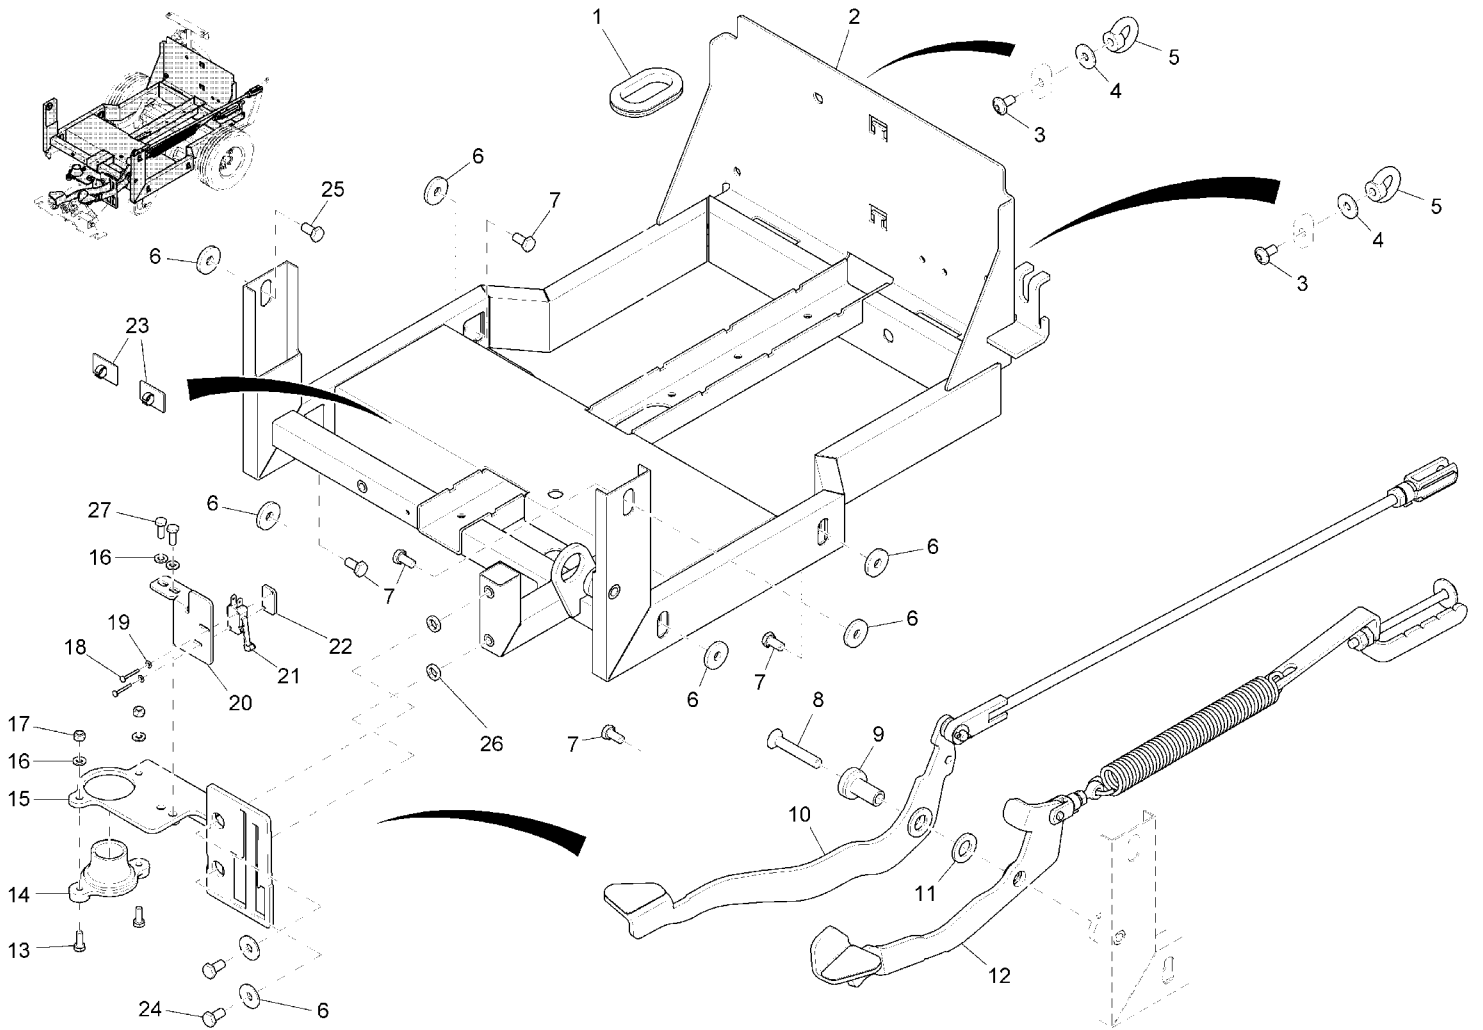

Chassis, cpl. part 1
Rev.* 07/12

Chassis, cpl. part 1 (97094783-7311-22-23-1)
Rev.* 07/12

Item	Spare part number	Description	Qty.	Remarks
1	01078440	Grommet	1	
2	03007640	Chassis	1	
3	01006820	Lens flange screw	2	
4	00042900	Washer	4	
5	01078450	Nut	2	
6	00047990	Disk wheel	10	
7	00053080	Hexagon screw	8	
8	01078140	Countersunk screw	1	
9	01077800	Bushing	1	
10	97093181	Lifting pedal	Page 6	
11	00053790	Washer	1	
12	97093272	Brush pression adjustment	Page 8	
13	00053020	Hexagon screw	2	
14	01077780	Bushing	1	
15	01079680	Sheet metal	1	
16	00053730	Washer	4	
17	00051520	Hexagon nut	2	
18	00022180	Hex.bolt	2	
19	00553740	Washer	2	
20	01170010	Retainer	1	
21	00975510	Micro switch	1	
22	01074840	Thread base plate	1	
23	01143190	Cable clip	2	
24	00053100	Hexagon screw	2	
25	00553690	Hex.bolt	1	
26	01079670	Spacer sleeve	2	
27	00053010	Hex.bolt	2