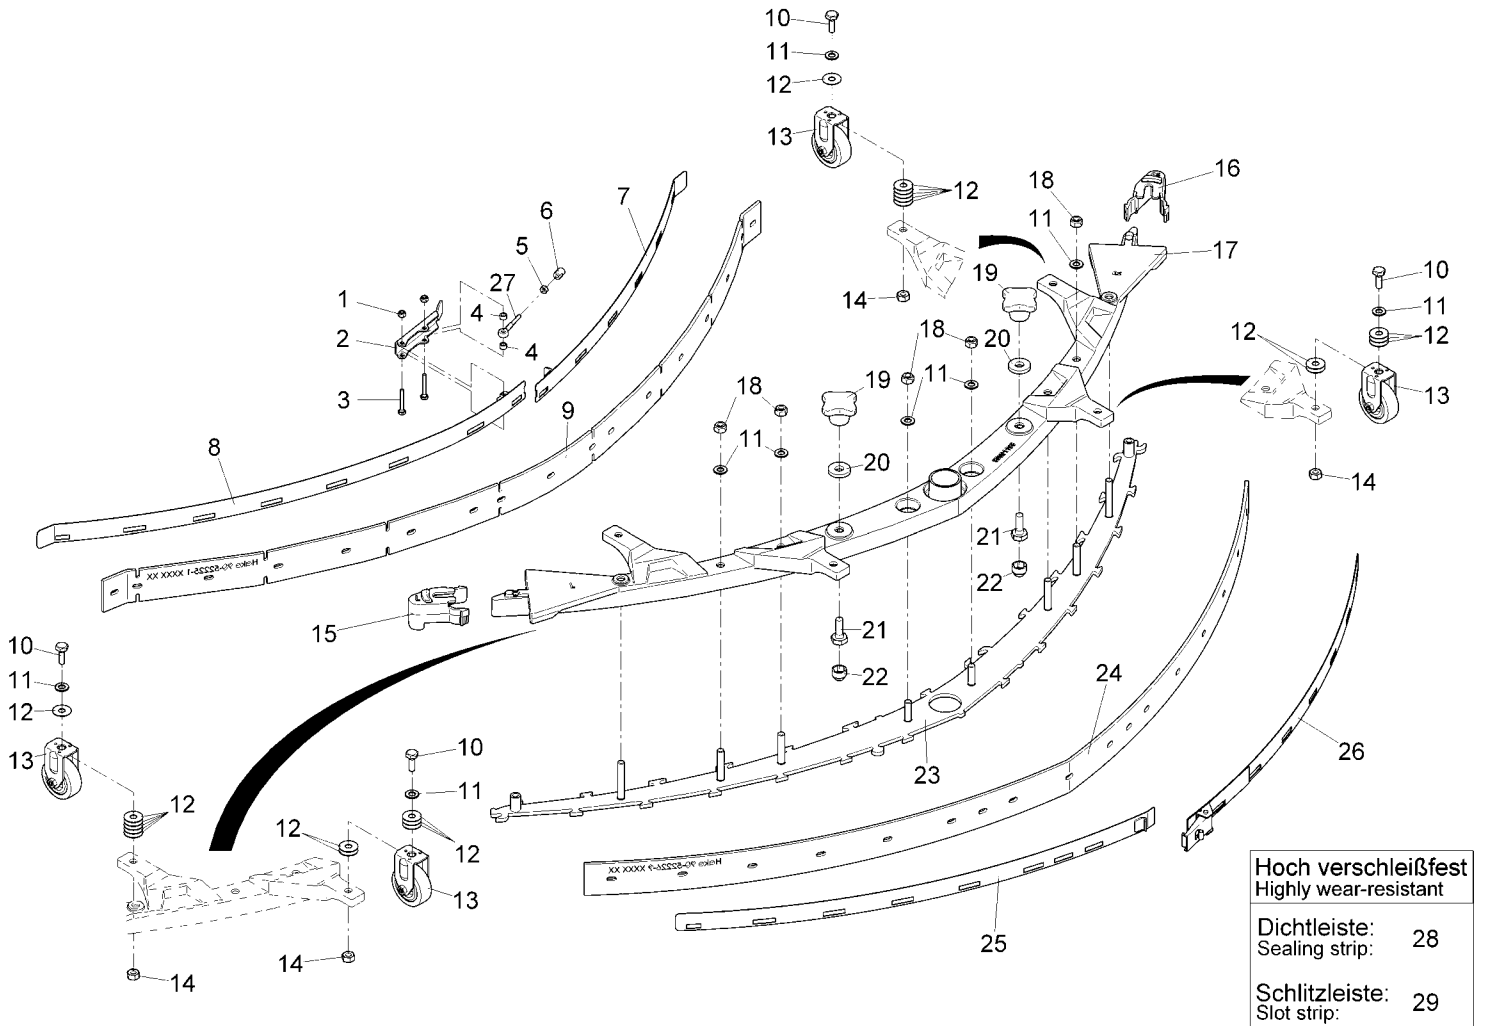

Squeegee 1100 mm
Rev.* 07/12

Squeegee 1100 mm (97099287)

Rev.* 07/12

Item	Spare part number	Description	Qty.	Remarks
1	01017660	Hex. Nut	2	
2	01077580	Lever	1	
3	01079890	Hexagon screw	2	
4	01077590	Bushing	2	
5	00902250	Hex. Nut	1	
6	01078090	Pressure piece	1	
7	01079870	Front tension band	1	
8	01079880	Front tension band	1	
9	01079790	Slot strip Urethane	1	
10	01162510	Hexagon screw	4	
11	00101550	Washer	10	
12	01079080	Spacer	22	
13	01077810	Fixed castor	4	
14	00971400	Hexagon nut	4	
15	01178320	Protection cap L.H.	1	
16	01178310	Protection cap R.H.	1	
17	01275660	Casting	1	90591199 Squeegee body
18	00101540	Hexagon nut	5	
19	01179360	Star handle yellow	2	
20	00972060	Disk wheel	2	
21	01019850	Hexagon screw	2	
22	00131610	Lens cap	2	
23	XXXXXXXXX	no part-No. til yet		96131339 Base plate
24	01079780	Sealing strip	1	
25	01079920	Rear tension band	1	
26	01079910	Rear tension band	1	
27	01077500	Eye bolt	1	
28	01179200	Sealing strip Linatex	1	
29	01179190	Slot strip Linatex	1