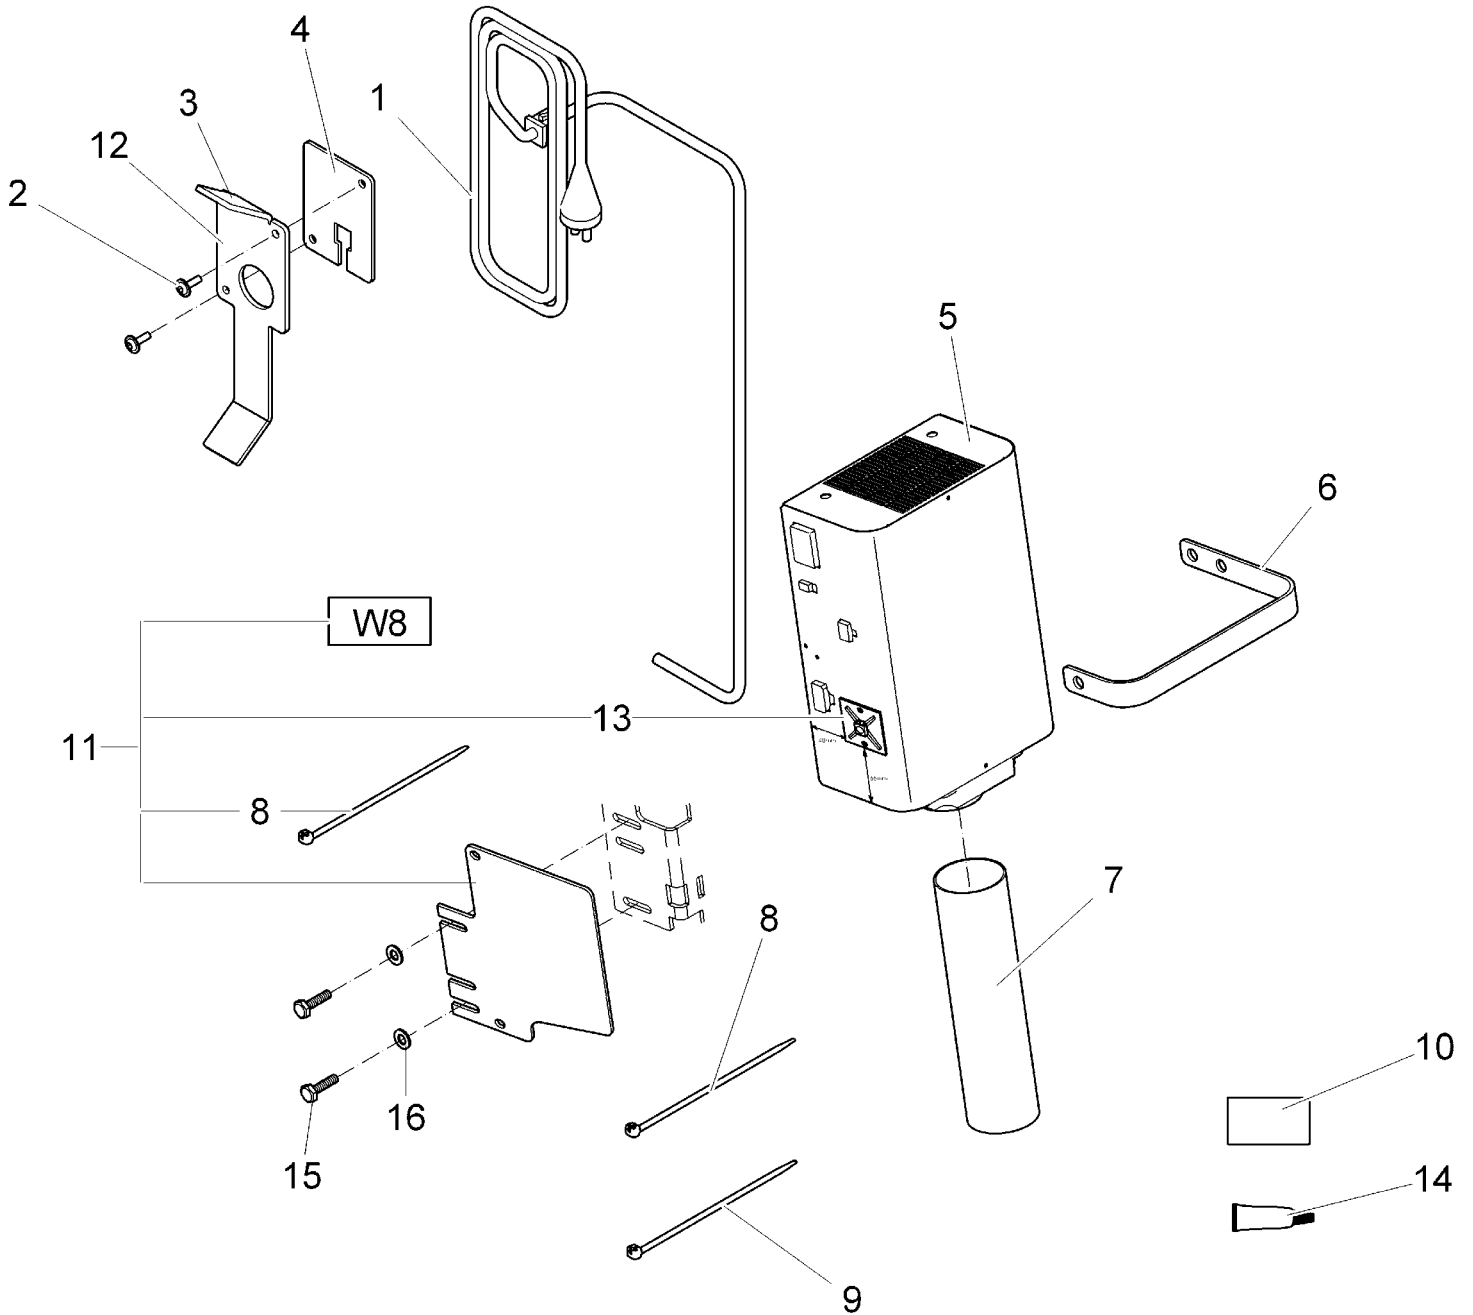

Battery charger 24V 22A
Rev.* 07/12

Battery charger 24V 22A (97099436)

Rev.* 07/12

Item	Spare part number	Description	Qty.	Remarks
1	01079380	Power cable	1	
2	01017640	Lens flange screw	2	
3	01074240	Cap	2	To stick on pos.12 with Loctite!
4	01079360	Covering	1	
5	96137732	On-board charger 24V 22A 120V/230V		1
6	01077870	Tension band	1	
7	01078320	Hose	3	
8	00121150	Cable tie	8	
9	00967760	Cable tie	1	
10	03006770	Wire harness W6	1	
11	01172530	Retool kit BATTERY CHARGER 30A	1	
12	01079390	Cable retainer	1	
13	01178010	Attachment base	1	
14	03009180	Grease	1	
15	00054410	Hex bolt	1	
16	00053720	Washer	1