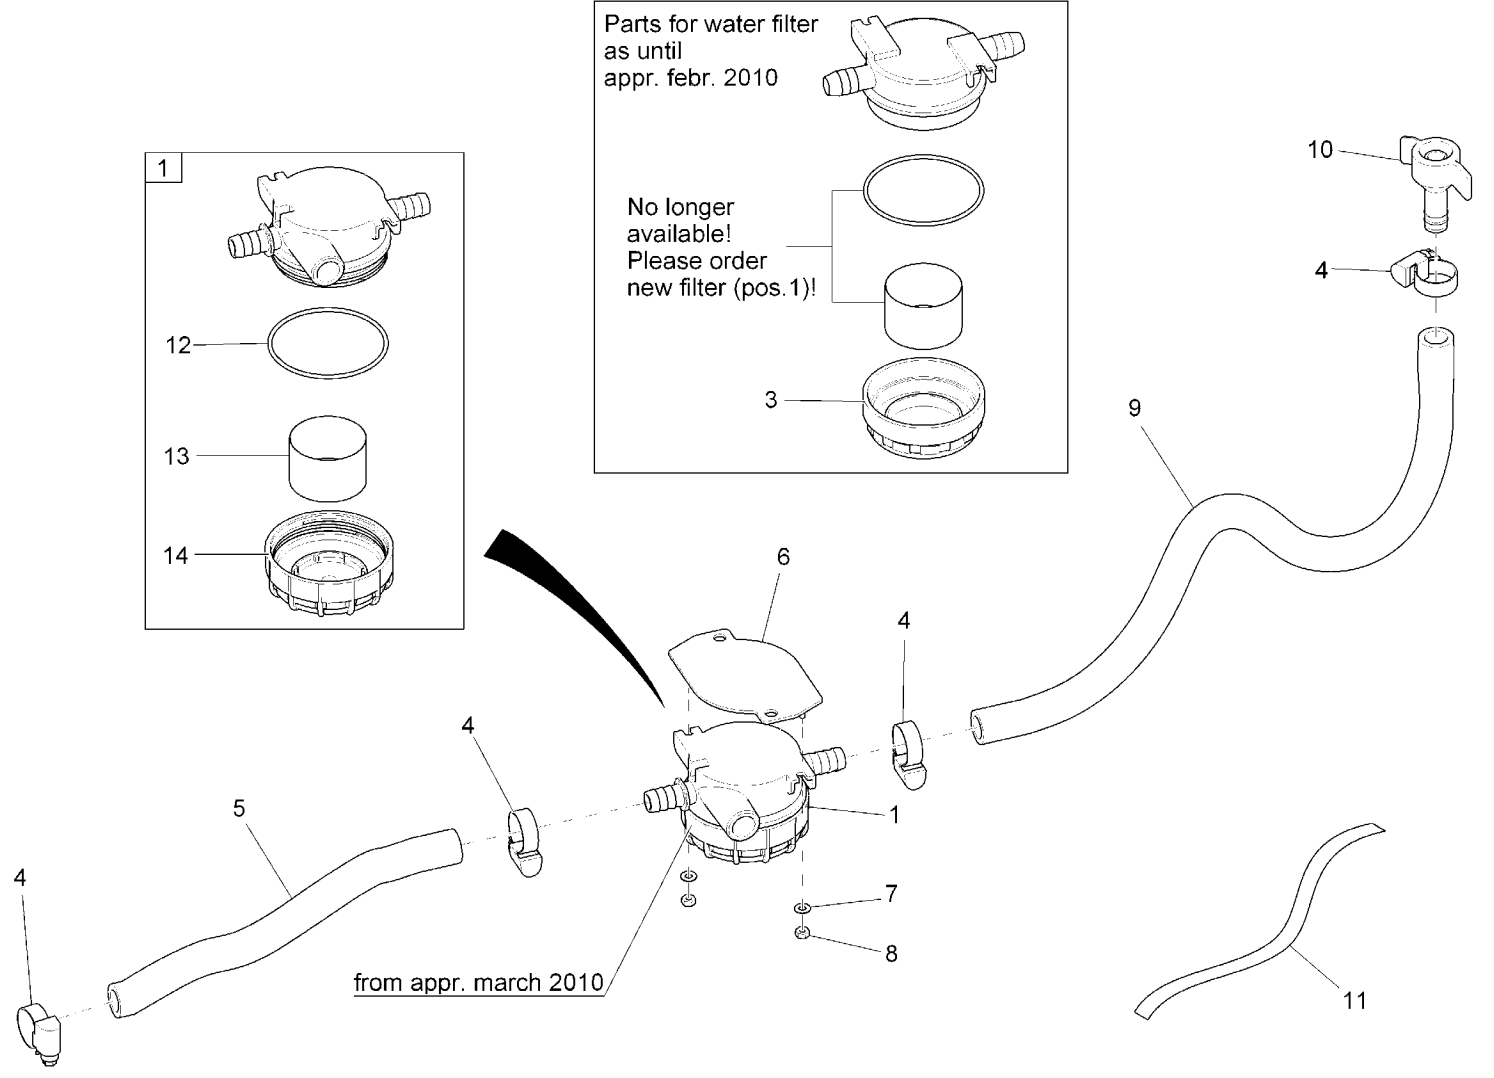

Water supply
Rev.* 07/12

Parts for water filter
as until
appr. febr. 2010

No longer
available!
Please order
new filter (pos.1)!

1

12

13

14

Water supply (97094981)
Rev.* 07/12

Item	Spare part number	Description	Qty.	Remarks
1	01077170	Water filter	1	
3	01076500	Screw cap	1	
4	01015350	Hose clamp	4	
5	00200170	PVC hose	300mm	
6	01078510	Sheet metal	1	
7	00053710	Washer	2	
8	00133830	Hex. Nut	2	
9	00200170	PVC hose	480mm	
10	01071450	Screwing	1	
11	03007630	Sealing band	1	
12	01178130	O-ring	1	
13	01178210	Strainer	1	
14	01177090	Filter cover	1