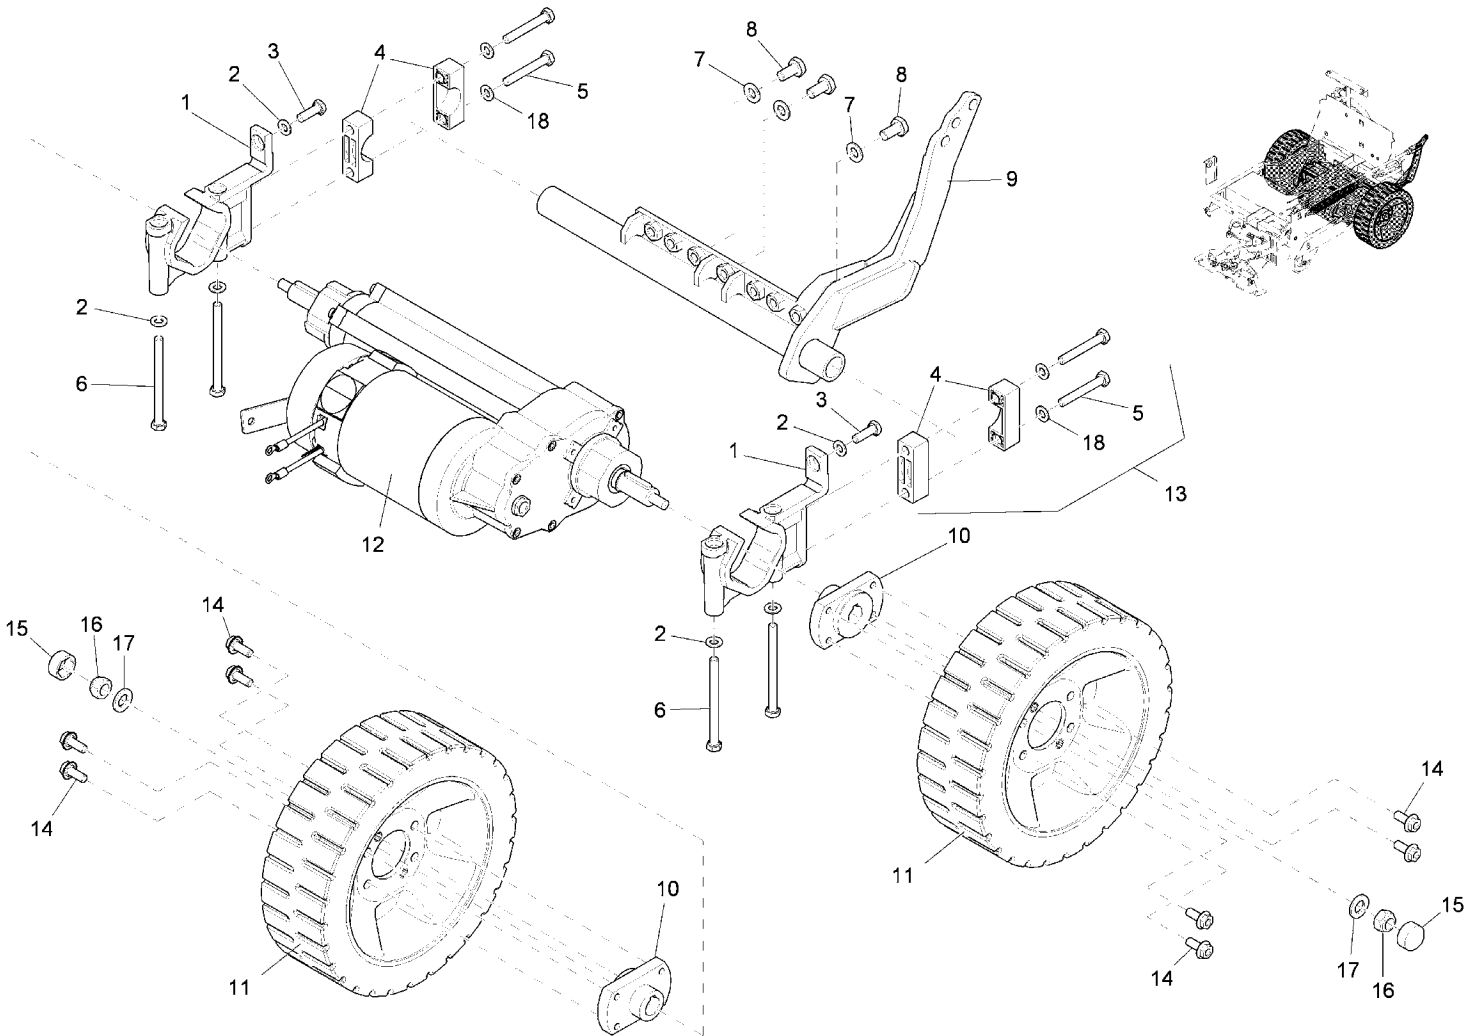

Chassis, cpl. part 2
Rev.* 07/12

Chassis, cpl. part 2 (97094783-2 7311-43-44)
Rev.* 07/12

Item	Spare part number	Description	Qty.	Remarks
1	01078480	Bearing AMER	2	
2	00053750	Washer	10	
3	00053100	Hexagon screw	1	
4	01078020	Block	4	from appr. march 2008; if you want to exchange older blocks, please order Pos. 13!
5	00053260	Hex.bolt	4	
6	00053140	Hex.bolt	4	
7	00053760	Washer	3	
8	00053310	Hexagon screw	3	
9	01078490	Lever	1	
10	01078010	Hub	2	
11	01071180	Wheel	2	
12	01171400	Traction drive B120	Page	12
13	00008980	Block	1	incl. Pos.4,5,18: please order kit because it's necessary to exchange all 4 blocks
14	01171260	Hexagon screw	8	Tightening torque: 38 Nm
15	01031540	protection cap	2	
16	00051490	Hexagon nut	2	
17	00053770	Washer	2	
18	00042900	Washer	4