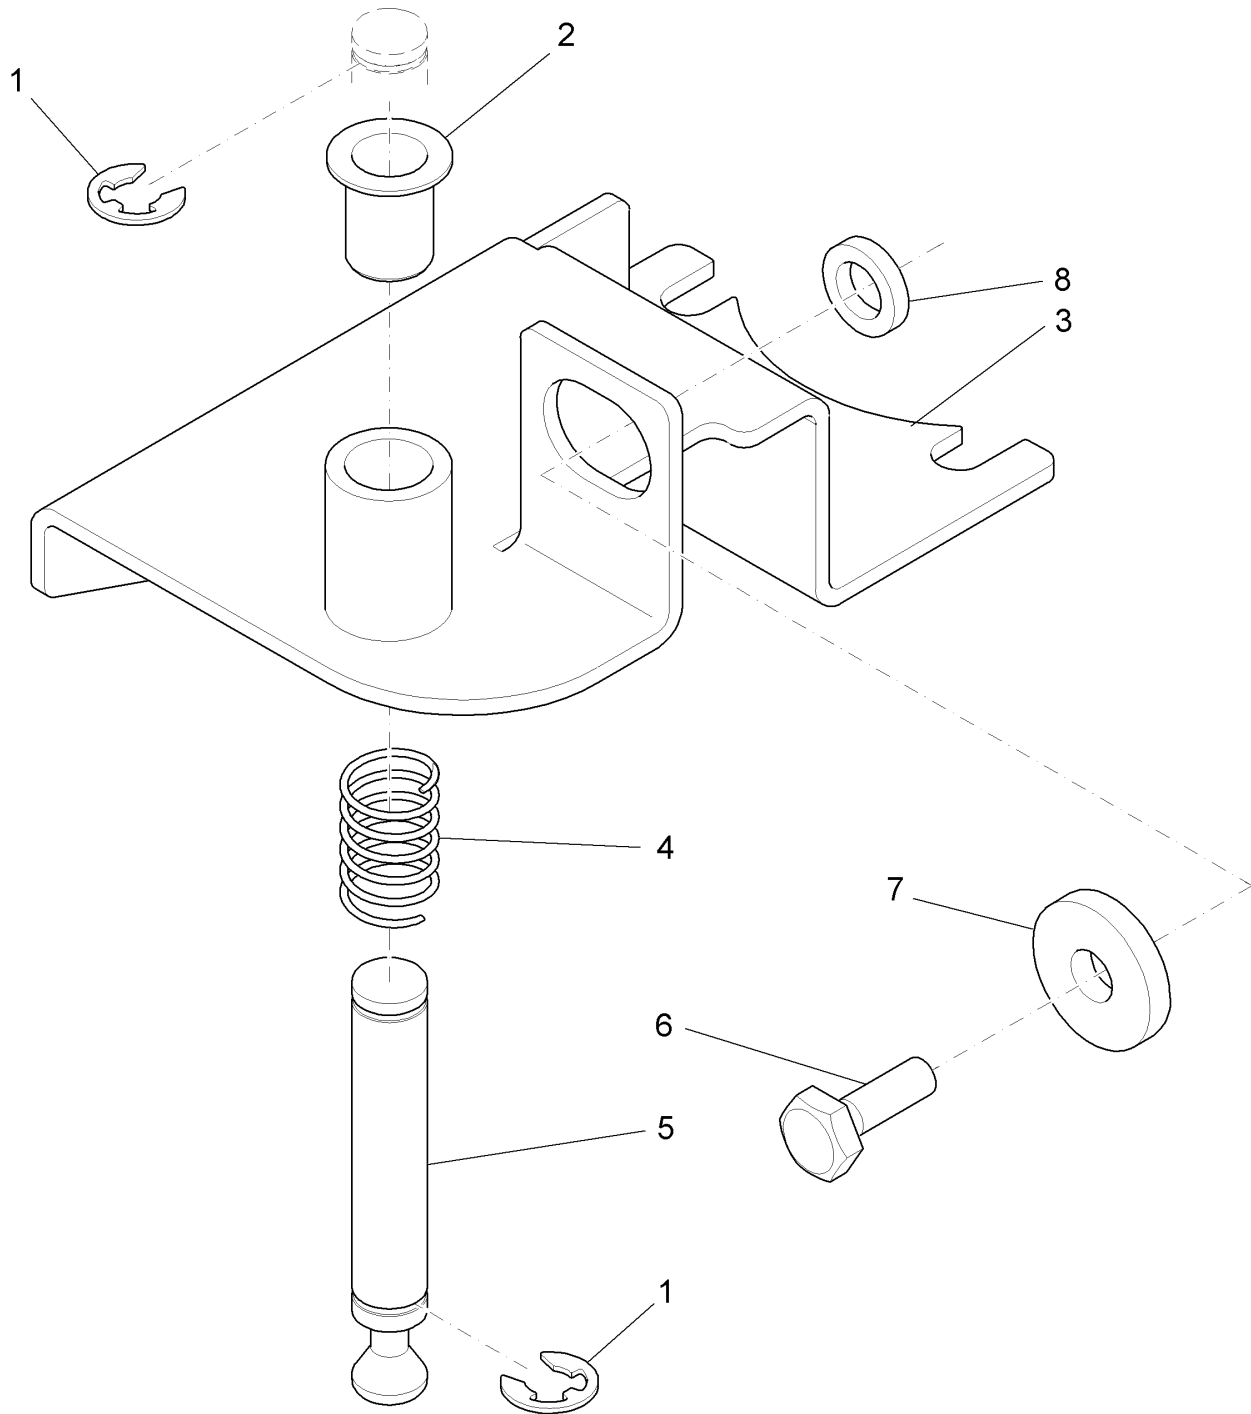

Squeegee lock
Rev.* 07/12

Squeegee lock (97099931)
Rev.* 07/12

Item	Spare part number	Description	Qty.	Remarks
1	00046280	Thrust washer	2	
2	00041400	Plain bearing bush	1	
3	01170630	Folding plate	1	
4	01170280	Cyl.compression spring	1	
5	01170270	Pin	1	
6	00053090	Hexagon screw	1	
7	00047990	Disk wheel	1	
8	01079670	Spacer sleeve	1