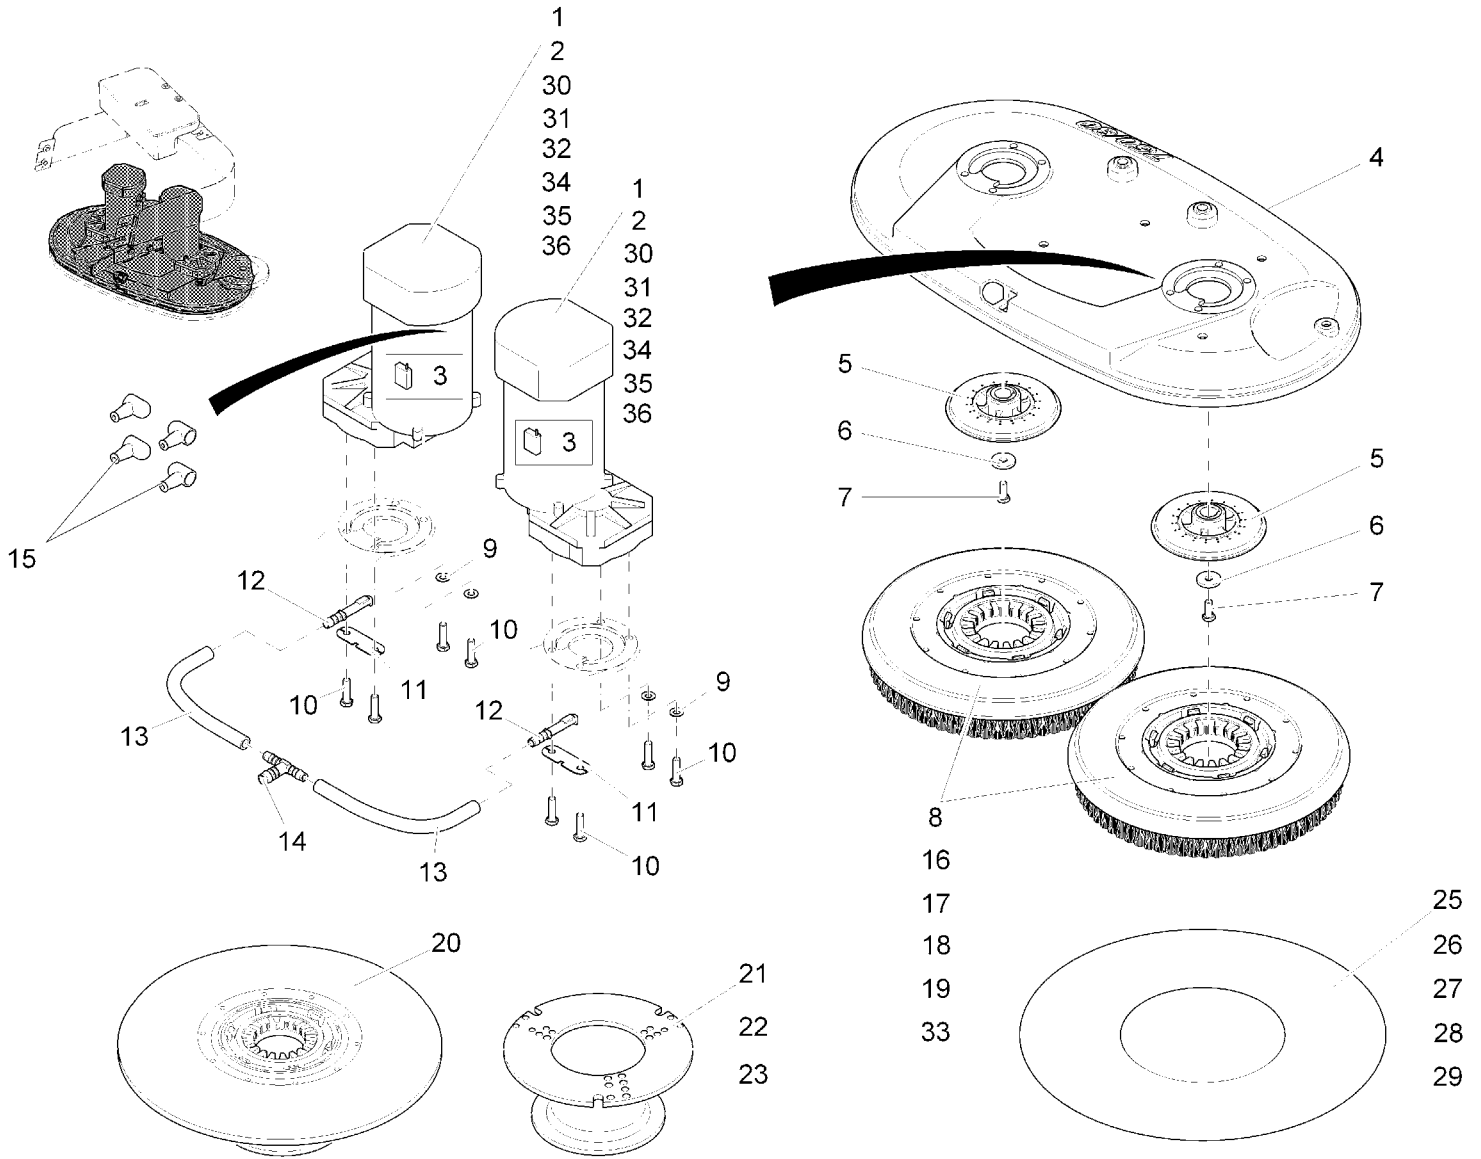

30" Disk Brush Deck

Brush head DB750 part 1
Rev.* 07/12

30" Disk Brush Deck

Brush head DB750 part 1 (97099188-1)
Rev.* 07/12

Item	Spare part number	Description	Qty.	Remarks
1	01077180	Motor	2	
2	01077230	Fitting key	2	
3	01077240	Set (4pc.) Carbon brush	1	
4	03008030	Housing	1	
5	00512400	Carrier	2	
6	00879170	Washer	2	
7	00053090	Hexagon screw	2	
8	99751400	Brush 380 PPN 0,5	2	Degree of soiling light to medium, bristling PPN0,5 plastic material
9	00101550	Washer	4	
10	00053110	Hexagon screw	8	
11	01077750	Sheet metal	2	
12	01078330	Spray tube	2	
13	00180190	Hose	540mm	
14	00901310	T-reducer muff	1	
15	01078070	Protection cap	4	
16	99751800	Brush 380 K 901	2	Degree of soiling light to medium, structured flooring, bristling mixed plastic material K 901
17	99751600	Brush D = 380 PPN 0,8	2	Degree of soiling medium to heavy, bristling PPN0,8 plastic material
18	99730800	Plate brush 380 SiC 6.12	2	Degree of soiling medium to heavy, SiC PA 6 Corn 600 grey
19	99784300	Plate brush 430 SiC PA 6.1 K180	2	Very heavy soiling and basic cleaning, bristling SiC PA 6 grain 180 gray
20	99752400	Pad holder	1	
21	00681500	Center-lock, lower part	1	
22	00961490	Self tapping screw	3	
23	00681490	Center-lock, upper part	1	
25	~~99752605~~	Carton pad red 15" (5pcs)	1	Light soiling, red
26	~~99752705~~	Carton pad green 15" (5pcs)	1	Medium soiling and maintenance cleaning, green
27	~~99752805~~	Carton pad brown 15" (5pcs)	1	Maintenance cleaning, brown
28	~~99753005~~	Carton pad black 15" (5pcs)	1	Basic cleaning and heavy soiling, black
29	~~99708602~~	Micro-fibre pad 15"	2	
30	01077250	Spring	1	
31	01077210	Gear	1