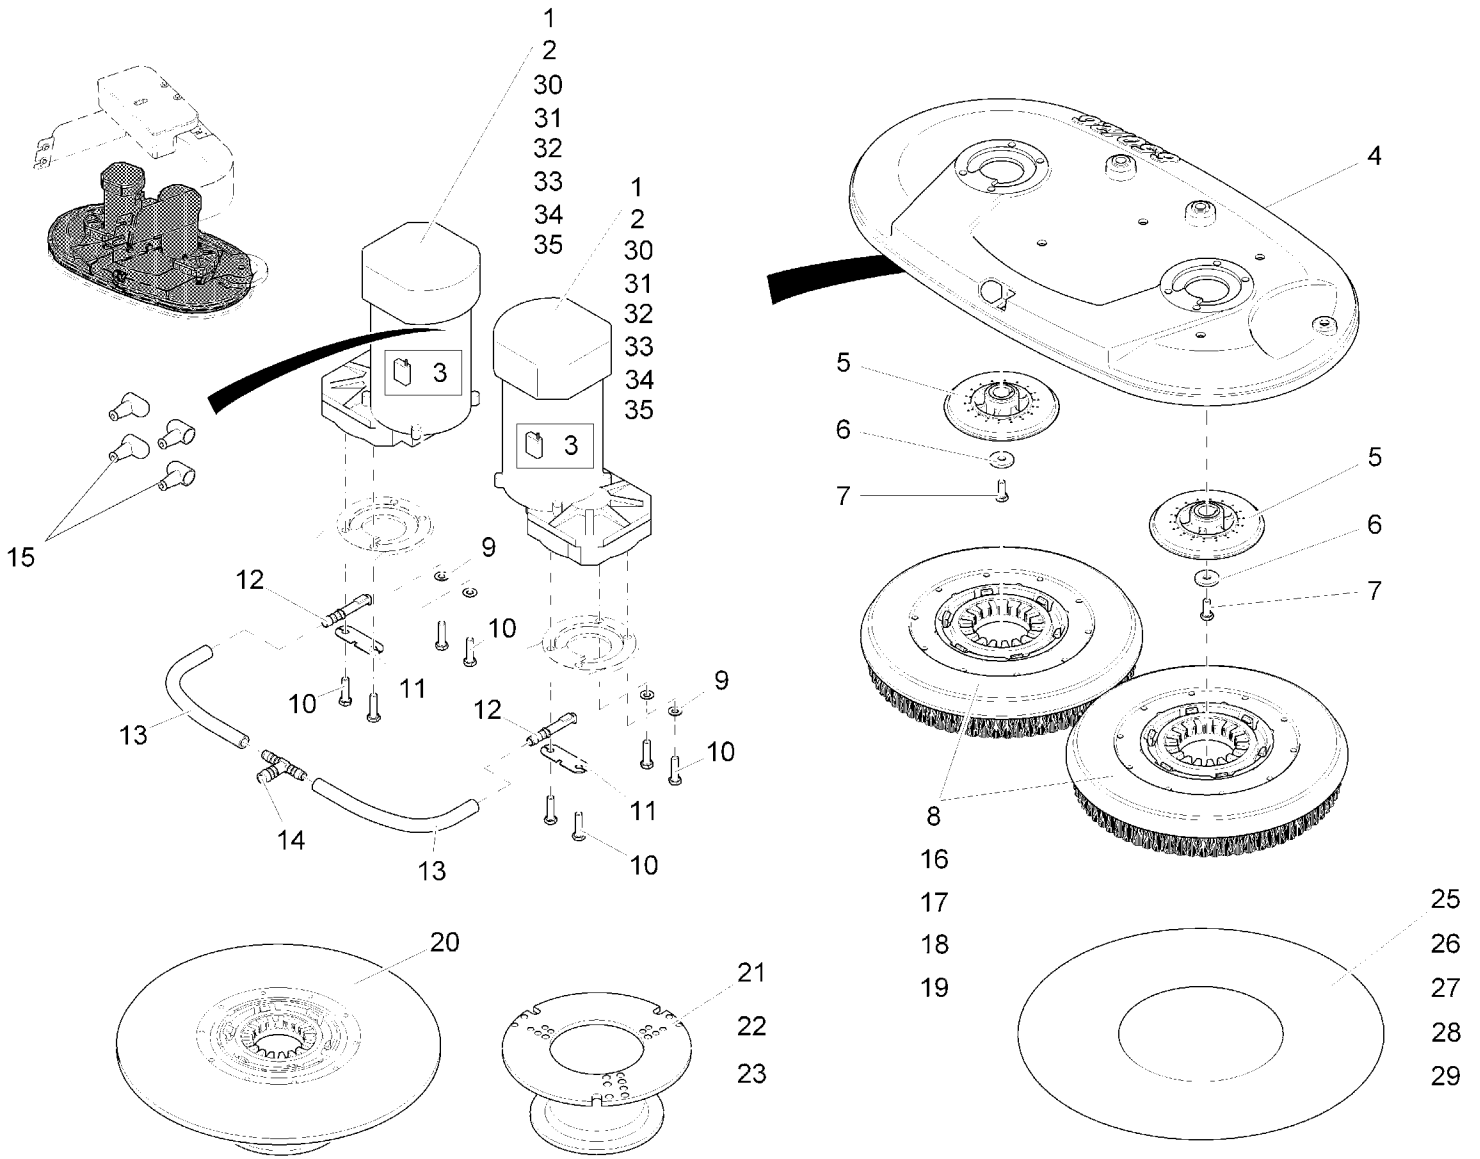

26" Disk Brush Deck

Brush head DB65 part 1
Rev.* 07/12

26" Disk Brush Deck

Brush head DB65 part 1 (97099196-1)
Rev.* 07/12

Item	Spare part number	Description	Qty.	Remarks
1	01077180	Motor	2	
2	01077230	Fitting key	2	
3	01077240	Set (4pc.) Carbon brush	1	
4	03008050	Housing	1	
5	00512400	Carrier	2	
6	00879170	Washer	2	
7	00053090	Hexagon screw	2	
8	99751300	Brush 330 PPN 0,5	2	Degree of soiling light to medium, bristling PPN0,5 plastic material
9	00053750	Washer	4	
10	00053110	Hexagon screw	8	
11	01077750	Sheet metal	2	
12	01078330	Spray tube	2	
13	00180190	Hose	460mm	
14	00901310	T-reducer muff	1	
15	01078070	Protection cap	4	
16	99751500	Brush 330 PPN 0,8	2	Degree of soiling medium to heavy, bristling PPN0,8 plastic material
17	99751700	Brush 330 K 901	2	Degree of soiling light to medium, structured flooring, bristling mixed plastic material K 901
18	99751900	Brush 330 SI-enforced PA 1,0	2	Very heavy soiling and basic cleaning, bristling SIC PA 6 grain 180 gray
19	99752100	Brush 330 SIC 6,12	2	Extremely heavy soiling and basic cleaning, bristling SIC PA 6.12 grain 120 green
20	99752300	Pad holder	1	
21	00681500	Center-lock, lower part	1	
22	00961490	Self tapping screw	3	
23	00681490	Center-lock, upper part	1	
25	99752505	Carton pad red 13" (5pcs)	1	Light soiling, red
26	99787105	Carton pad green 13" (5pcs)	1	Medium soiling and maintenance cleaning, green
27	99752705	Carton pad brown 13" (5pcs)	1	Maintenance cleaning, brown
28	99752905	Carton pad black 13" (5pcs)	1	Basic cleaning and heavy soiling, black
29	99708502	Micro-fibre pad 13"	2	
30	01077250	Spring	1