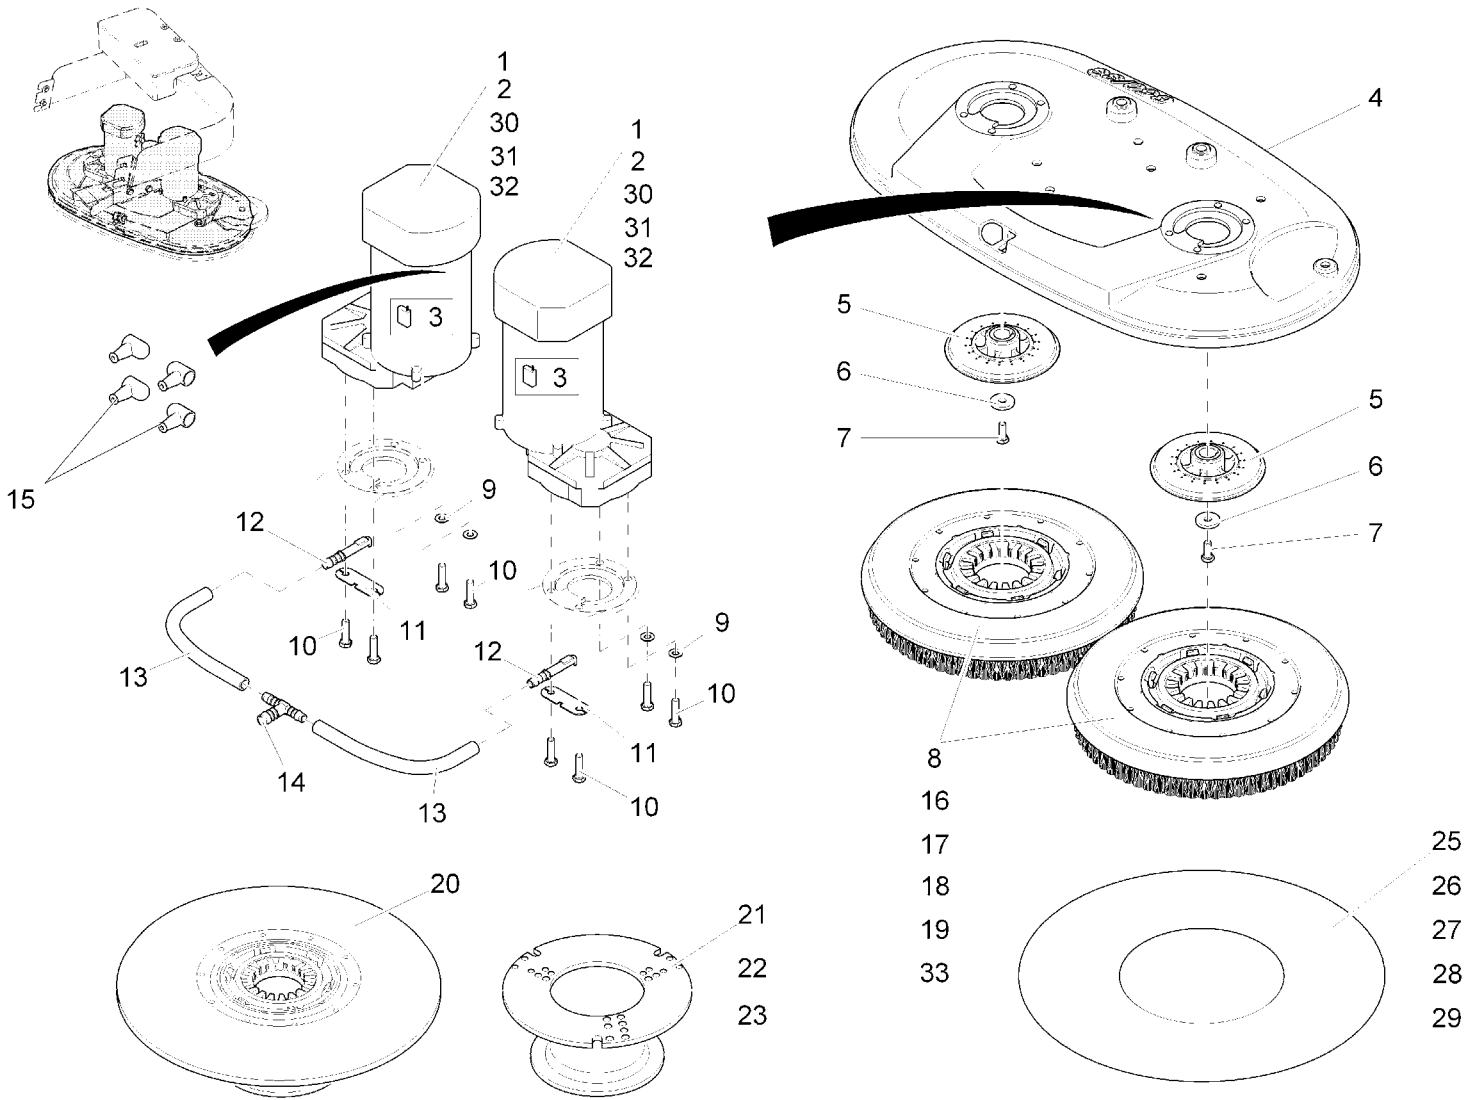

33" Disk Brush Deck

Brush head DB33 part 1
Rev.* 07/12

33" Disk Brush Deck

Brush head DB33 part 1 (97099212-1)
Rev.* 07/12

Item	Spare part number	Description	Qty.	Remarks
32	01077220	Circlip	1	
33	99784500	Plate brush 430 SIC PA 6.1 K120	2	Extremely heavy soiling and basic cleaning, bristling SIC PA 6.12 grain 120 green