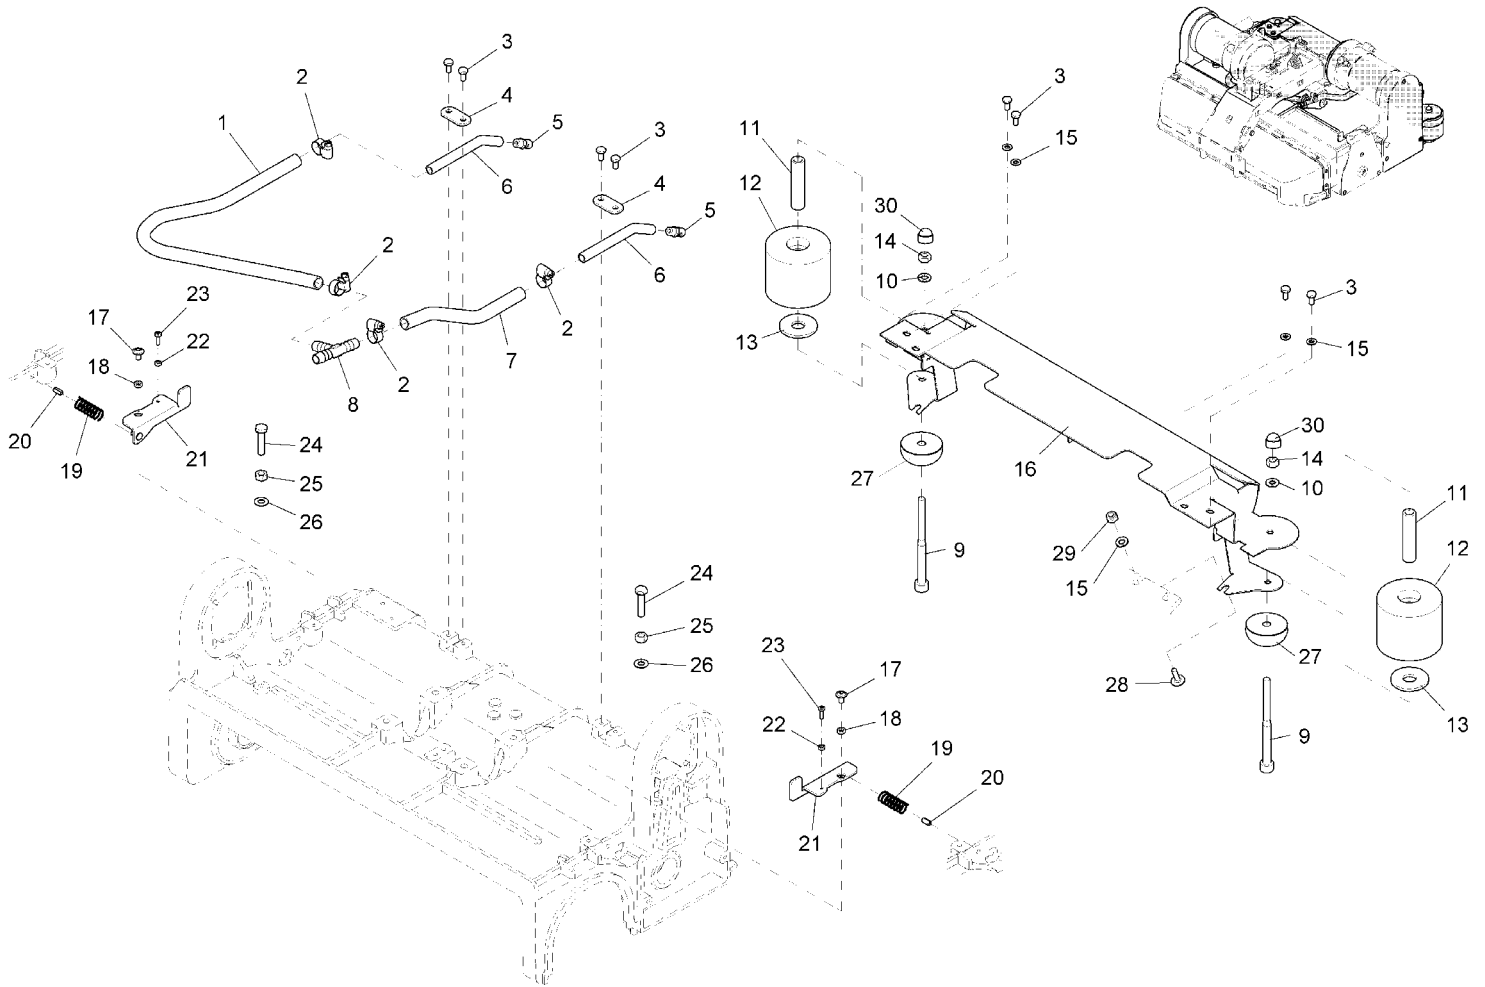

28" Cylindrical Brush Deck

Cylindrical brush drive head cpl., part 3
Rev.* 07/12

28" Cylindrical Brush Deck

Cylindrical brush drive head cpl., part 3 (97090021-3)
Rev.* 07/12

Item	Spare part number	Description	Qty.	Remarks
1	00171030	Hose	520mm	
2	00074300	Hose clamp	4	
3	01071750	Hexagon screw	8	
4	01072500	Clamping sheet metal	2	
5	01072640	Jet	2	
6	01072630	Pipe	2	
7	00171030	Hose	240mm	
8	00976160	T-piece	1	
9	01170110	Socket head screw	2	
10	00053750	Washer	4	
11	01078800	Pipe	2	
12	00976590	Roller	2	
13	00132610	Washer	2	
14	00051510	Hexagon nut	2	
15	00102150	Washer	6	
16	01170600	Cross beam	1	
17	01072520	Lens flange screw	2	
18	01073360	Bushing	2	
19	00550870	Cyl.compression spring	2	
20	00107140	Dowel pin	2	
21	01072620	Lever, cpl.	2	
22	01072510	Hex. Nut	2	
23	01072260	Fillister-head screw	2	
24	00523810	Hex.bolt	2	
25	00971400	Hexagon nut	2	
26	00101550	Washer	2	
27	01170120	Stop	2	
28	01015340	Lens flange screw	2	
29	00051520	Hexagon nut	2	
30	00131610	Lens cap	2