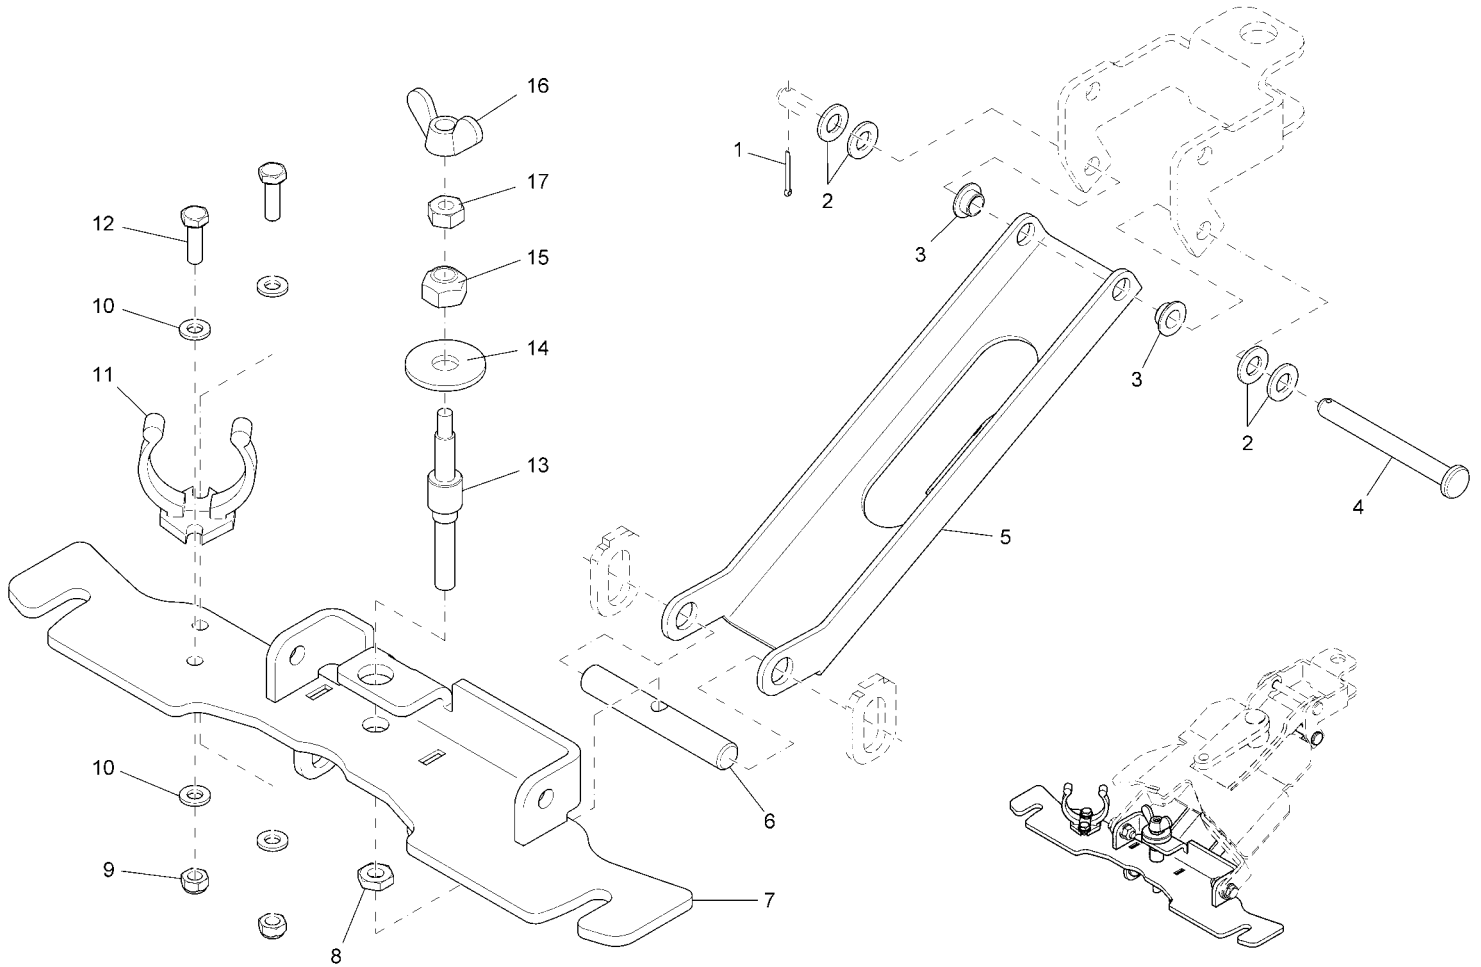

Squeegee connection (until appr. 15. Apr. 2008) part 1
Rev.* 07/12

Squeegee connection (until appr. 15. Apr. 2008) part 1
(97099915-1)
Rev.* 07/12

Item	Spare part number	Description	Qty.	Remarks
1	01130940	Cup head square neck bolt	1	
2	01170040	Sheet metal	1	
3	01077510	Slide bearing bush	2	
4	01170160	Pipe	1	
5	01078230	Slide bearing bush	2	
6	00054860	Cotter pin	1	
7	00053750	Washer	5	
8	01079280	Round part	1	
9	01078220	Bolt	1	
10	01079290	Sheet metal	1	
11	00042900	Washer	1	
12	00051510	Hexagon nut	3	
13	00053100	Hexagon screw	2	
14	01077700	Bushing	2	
15	00161240	Edge protection	1	

Squeegee connection (until appr. 15. Apr. 2008) part 2
Rev.* 07/12

Squeegee connection (until appr. 15. Apr. 2008) part 2
 (97099915-2)
 Rev.* 07/12

Item	Spare part number	Description	Qty.	Remarks
1	00054860	Cotter pin	1	
2	00053750	Washer	1	
3	01078230	Slide bearing bush	2	
4	01170050	Bolt	1	
5	01079320	Draft link	1	
6	01077680	Bolt	1	
7	01079330	Sheet metal	1	
8	00046500	Hex. Nut	2	
9	00051520	Hexagon nut	2	
10	00053730	Washer	4	
11	01078120	Hose support	1	
12	00053020	Hexagon screw	2	
13	01077850	Threaded pin	1	
14	00042900	Washer	1	
15	00051510	Hexagon nut	1	
16	00054020	Wing nut	1	
17	00053330	Hexagon nut	1	

Squeegee connection (from appr. 15. Apr. 2008) part 1
Rev.* 07/12

Squeegee connection (from appr. 15. Apr. 2008) part 1
 (03008100BT10)
 Rev.* 07/12

Item	Spare part number	Description	Qty.	Remarks
1	01130940	Cup head square neck bolt	1	
2	01170040	Sheet metal	1	
3	01077510	Slide bearing bush	2	
4	01171550	Bushing	1	
5	01171330	Slide bearing bush	2	
6	01171360	Shaft	1	
7	00101550	Washer	3	
8	01171290	Round part	1	
9	01171540	Threaded bolt	1	
10	01171300	Sheet metal	1	
11	00042900	Washer	1	
12	00101540	Hexagon nut	2	
13	01071740	Hex.bolt	2	
14	01130470	Slide bearing bush	2	
15	00161240	Edge protection	60mm	
16	01171370	Excentric	2	