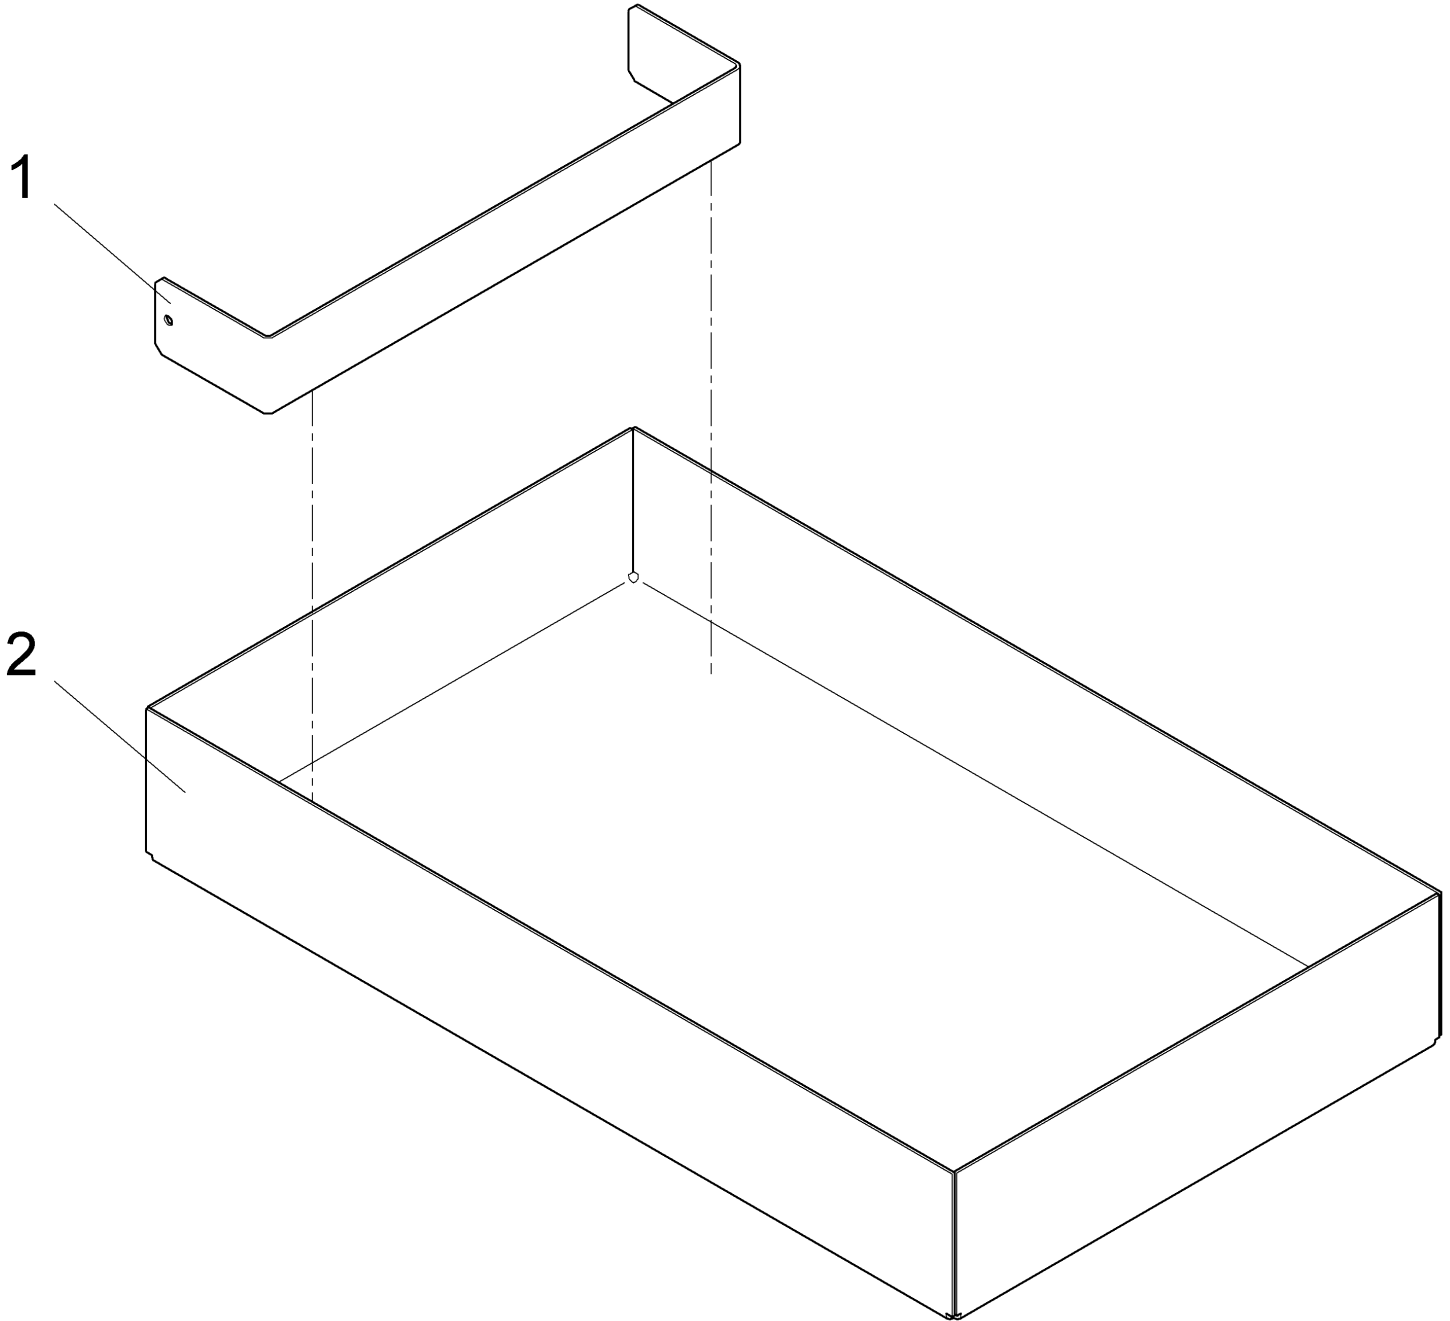

Battery tray
Rev.* 07/12

Battery tray (97099956)
Rev.* 07/12

Item	Spare part number	Description	Qty.	Remarks
1	01170760	Sheet metal	1	
2	03008190	Battery tray	1