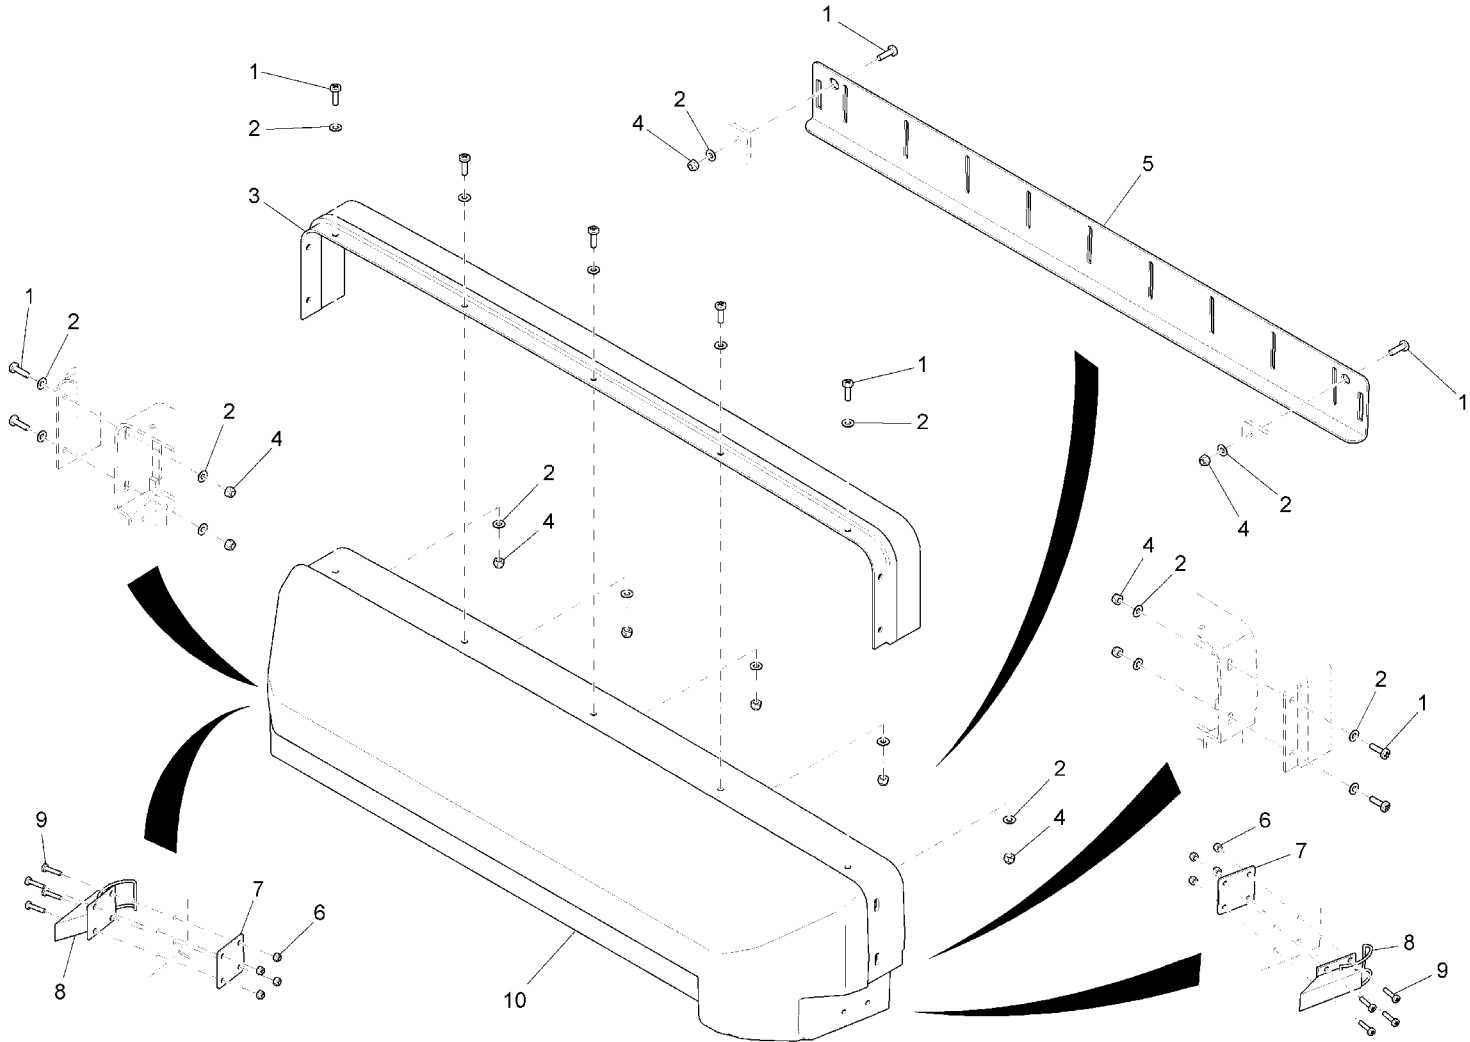

24" Cylindrical Brush Deck

Dirt hopper cpl.
Rev.* 07/12

24" Cylindrical Brush Deck

Dirt hopper cpl. (97087191)
Rev.* 07/12

Item	Spare part number	Description	Qty.	Remarks
1	01072260	Fillister-head screw	11	
2	00874720	Washer	20	
3	01077690	Broom rail	1	
4	00970190	Hexagon nut	11	
5	01078830	Sheet metal apron	1	
6	01072270	Hex. Nut	8	
7	01076250	Plate	2	
8	01072220	Lock	2	
9	01072230	Fillister-head screw	8	
10	01078840	Dirt container	1