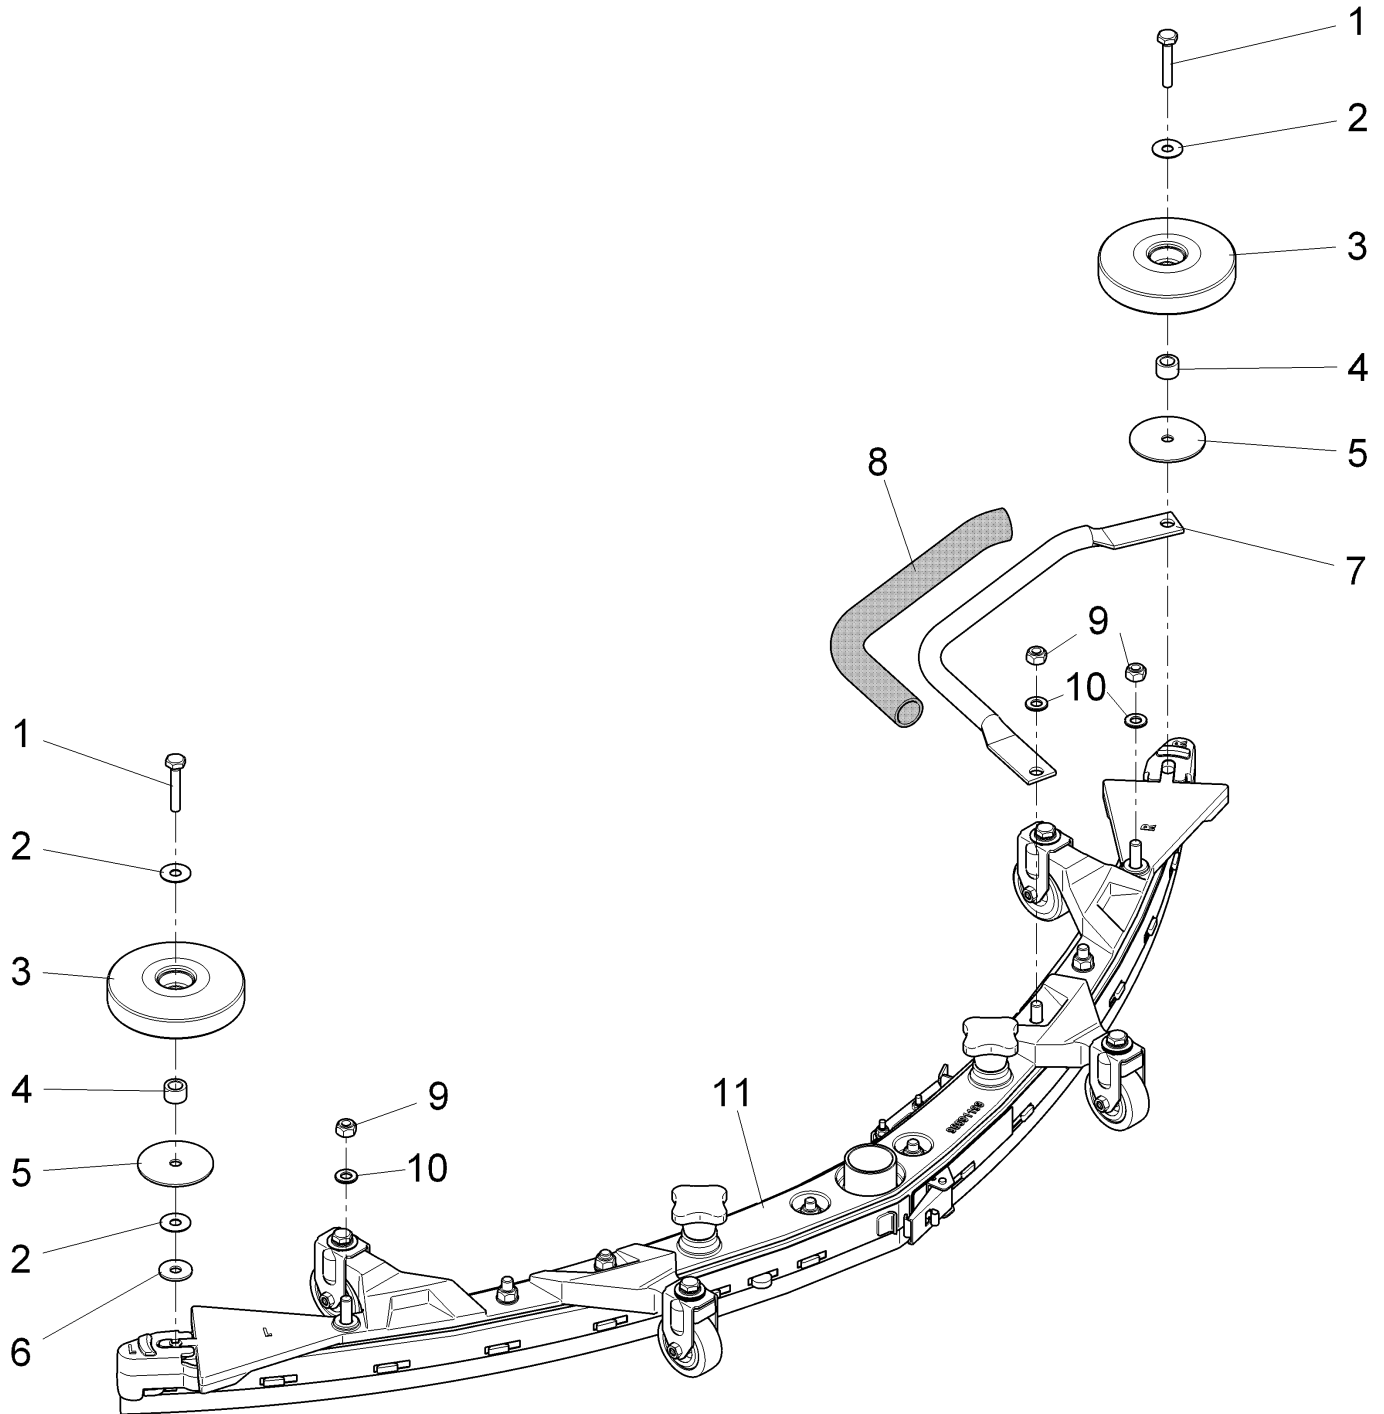

Squeegee operation (Available! No.: 00009000)
Rev.* 07/12

Squeegee operation (Available! No.: 00009000) (00009000)
Rev.* 07/12

Item	Spare part number	Description	Qty.	Remarks
1	00705560	Handle	1	
2	01079160	Lever	1	
3	00051520	Hexagon nut	1	
4	00135120	Washer	1	
5	01071440	Plain bearing bush	2	
6	01079710	Support plate	1	
7	01079720	Shaft with cam	1	
8	01074840	Thread base plate	1	
9	00975510	Micro switch	1	
10	00747400	Washer	2	
11	00022180	Hex.bolt	2	
12	01072520	Lens flange screw	4	

Squeegee lock
Rev.* 07/12

Squeegee lock (97099931)
Rev.* 07/12

Item	Spare part number	Description	Qty.	Remarks
1	00046280	Thrust washer	2	
2	00041400	Plain bearing bush	1	
3	01170630	Folding plate	1	
4	01170280	Cyl.compression spring	1	
5	01170270	Pin	1	
6	00053090	Hexagon screw	1	
7	00047990	Disk wheel	1	
8	01079670	Spacer sleeve	1	