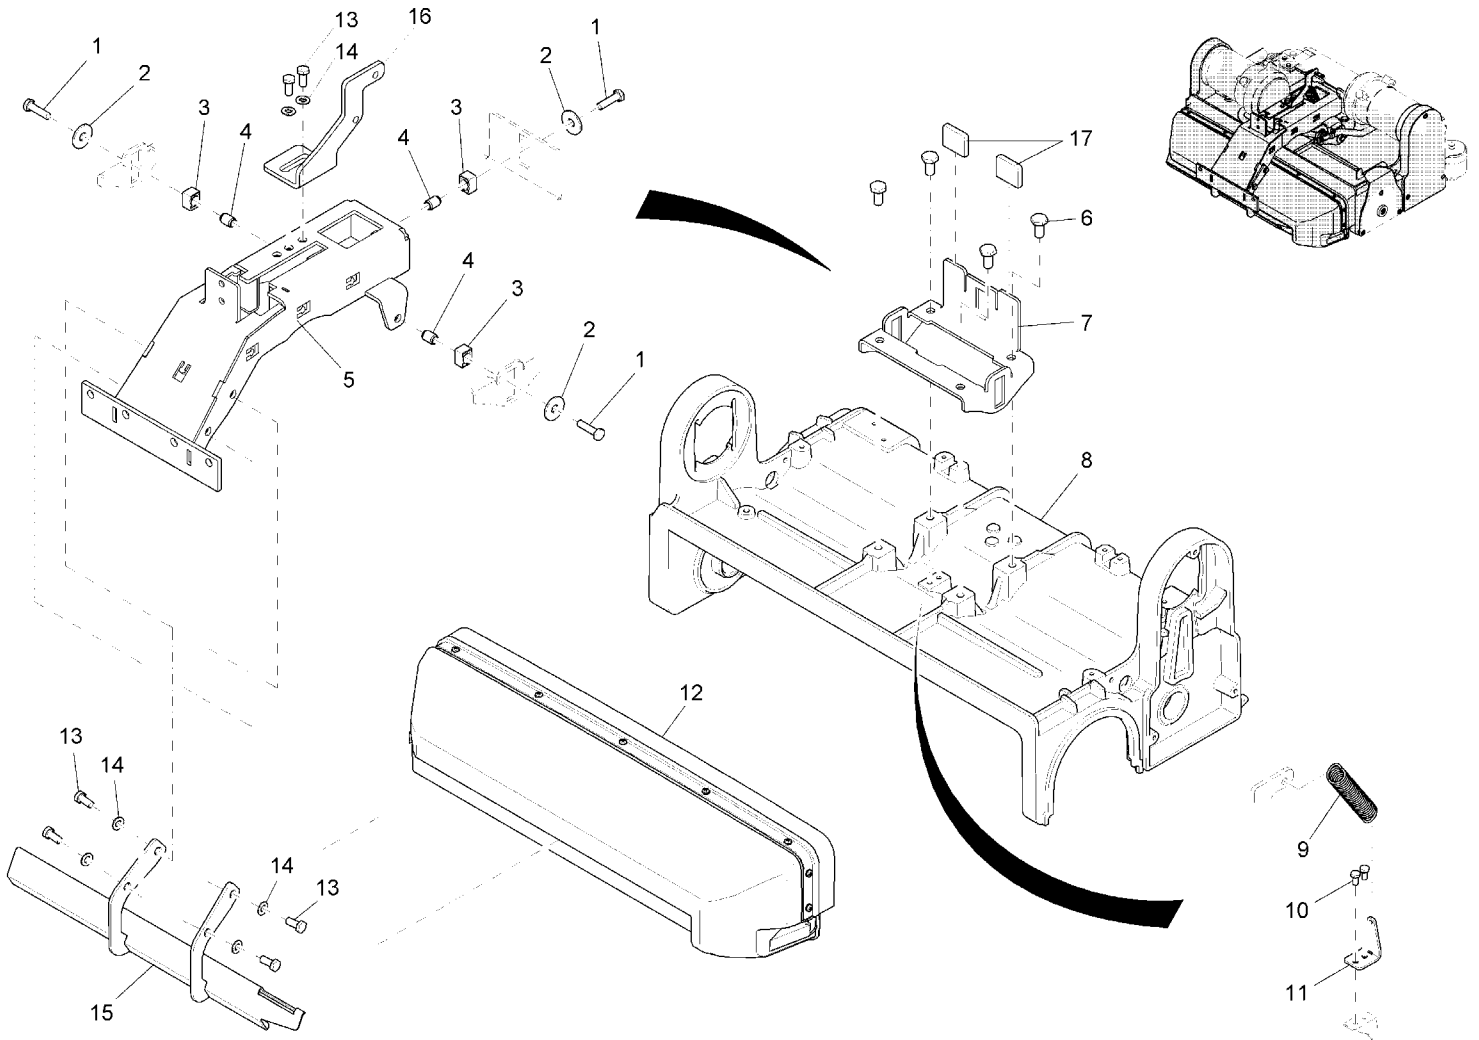

28" Cylindrical Brush Deck

Cylindrical brush drive head cpl., part 1
Rev.* 07/12

28" Cylindrical Brush Deck

Cylindrical brush drive head cpl., part 1 (97090021-1)
Rev.* 07/12

Item	Spare part number	Description	Qty.	Remarks
1	01078690	Hexagon screw	3	
2	01161070	Washer	3	
3	01078700	Slide block	3	
4	01077730	Bushing	3	
5	03007970	Rocker cylindrical brush	1	
6	01078720	Hexagon screw	4	
7	01170090	Retainer	1	
8	01170780	Housing	1	
9	01072680	Tension spring	1	
10	01071750	Hexagon screw	2	
11	01077890	Angle	1	
12	03011040	Dirt container	Page	109
13	00553690	Hex.bolt	6	
14	00053750	Washer	6	
15	01170540	Guide bar	1	
16	01170100	Spring holder	1	
17	01074240	Cap	2