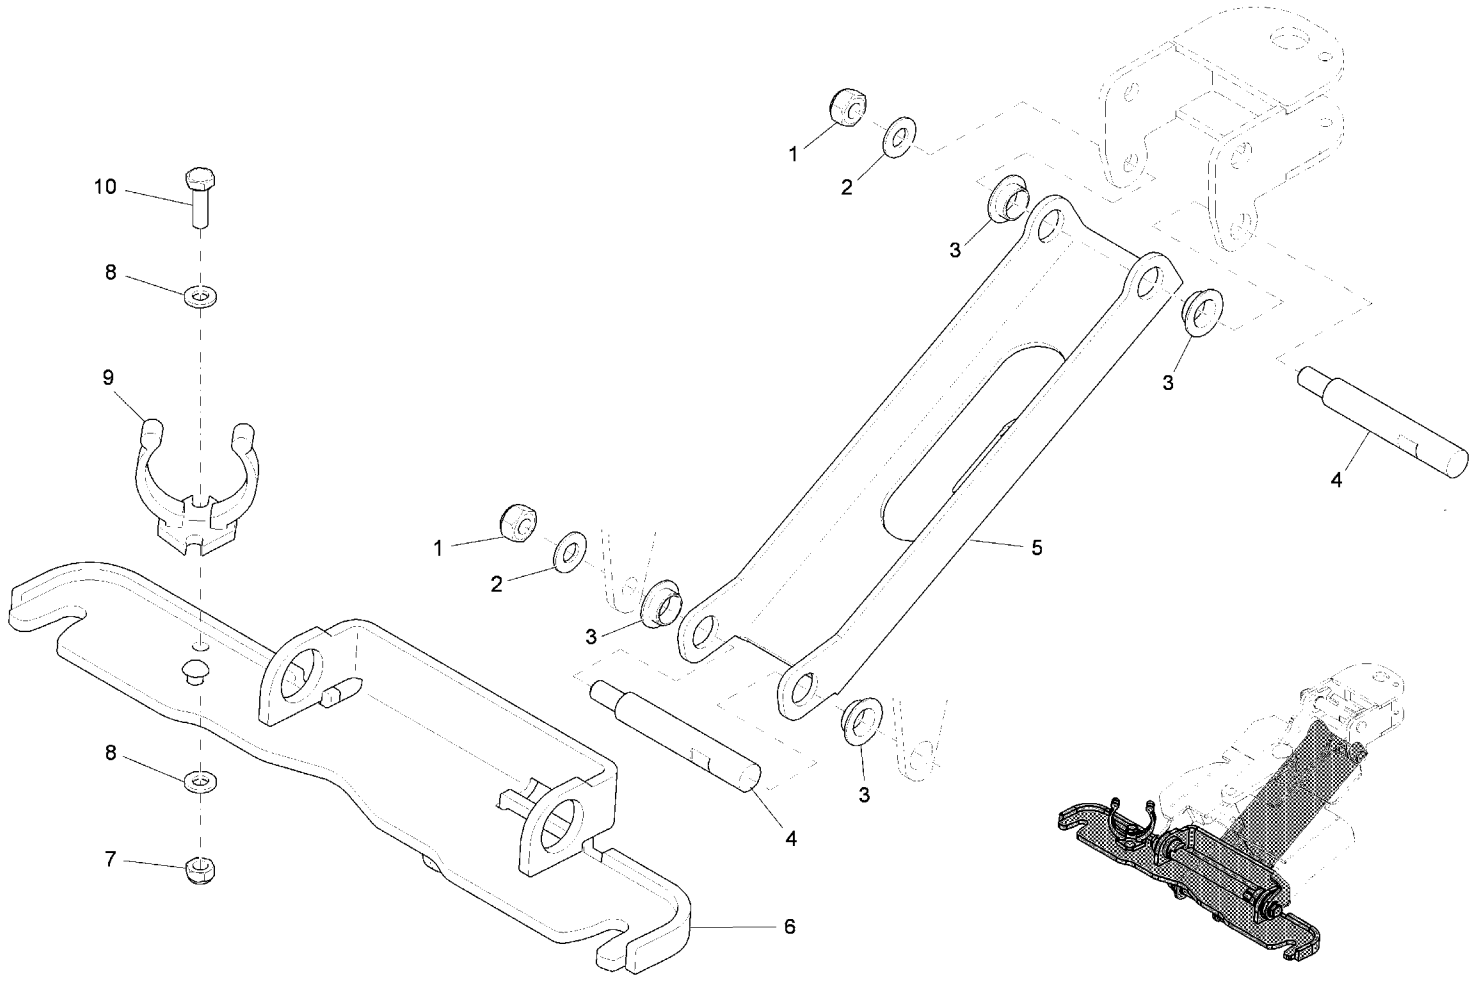

Squeegee connection (until appr. 15. Apr. 2008) part 1
Rev.* 07/12

Squeegee connection (until appr. 15. Apr. 2008) part 1
(97099915-1)
Rev.* 07/12

Item	Spare part number	Description	Qty.	Remarks
1	01130940	Cup head square neck bolt	1	
2	01170040	Sheet metal	1	
3	01077510	Slide bearing bush	2	
4	01170160	Pipe	1	
5	01078230	Slide bearing bush	2	
6	00054860	Cotter pin	1	
7	00053750	Washer	5	
8	01079280	Round part	1	
9	01078220	Bolt	1	
10	01079290	Sheet metal	1	
11	00042900	Washer	1	
12	00051510	Hexagon nut	3	
13	00053100	Hexagon screw	2	
14	01077700	Bushing	2	
15	00161240	Edge protection	1	

Squeegee connection (from appr. 15. Apr. 2008) part 1
Rev.* 07/12

Squeegee connection (from appr. 15. Apr. 2008) part 1
 (03008100BT10)
 Rev.* 07/12

Item	Spare part number	Description	Qty.	Remarks
1	01130940	Cup head square neck bolt	1	
2	01170040	Sheet metal	1	
3	01077510	Slide bearing bush	2	
4	01171550	Bushing	1	
5	01171330	Slide bearing bush	2	
6	01171360	Shaft	1	
7	00101550	Washer	3	
8	01171290	Round part	1	
9	01171540	Threaded bolt	1	
10	01171300	Sheet metal	1	
11	00042900	Washer	1	
12	00101540	Hexagon nut	2	
13	01071740	Hex.bolt	2	
14	01130470	Slide bearing bush	2	
15	00161240	Edge protection	60mm	
16	01171370	Excentric	2	

Squeegee connection (from appr. 15. Apr. 2008) part 2
Rev.* 07/12

Squeegee connection (from appr. 15. Apr. 2008) part 2
(03008100BT20)
Rev.* 07/12

Item	Spare part number	Description	Qty.	Remarks
1	00101540	Hexagon nut	2	
2	00101550	Washer	2	
3	01171330	Slide bearing bush	2	
4	01171540	Threaded bolt	3	
5	01171280	Draft link	1	
6	01171310	Sheet metal	1	
7	00051520	Hexagon nut	1	
8	00053730	Washer	2	
9	01078120	Hose support	1	
10	00053020	Hexagon screw	1	