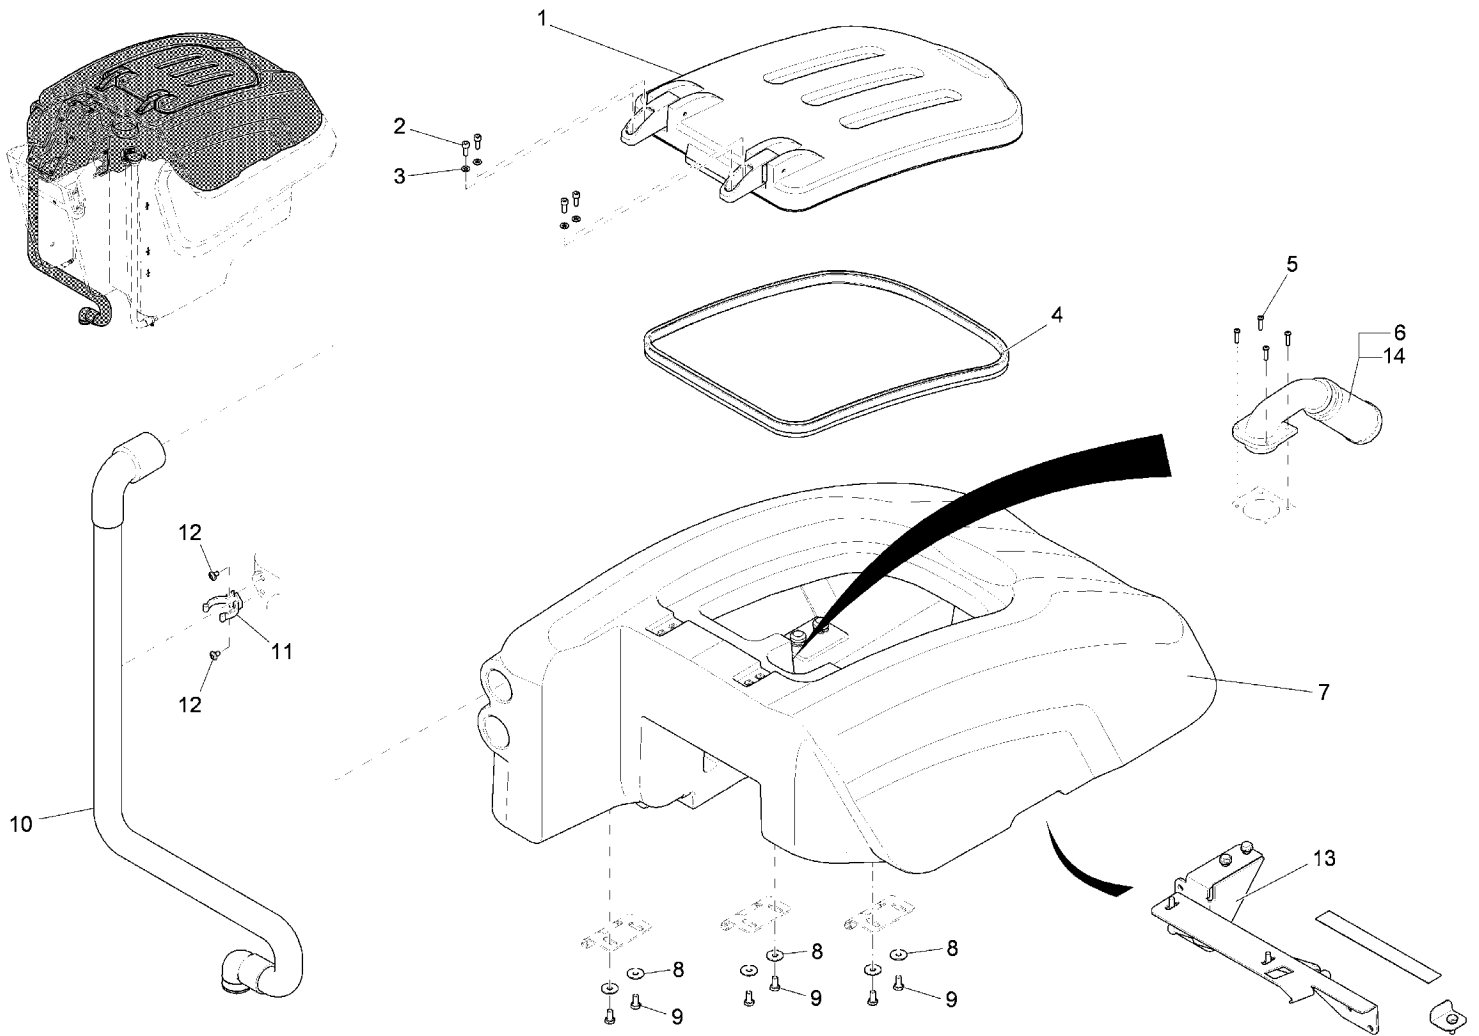

Hopper cpl. part2 - Lifting device
Rev.* 07/12

Hopper cpl. part2 - Lifting device (97112163-2)
Rev.* 07/12

Item	Spare part number	Description	Qty.	Remarks
1	01077990	Cover	1	
2	00136910	Cylinder head screw	4	
3	00053730	Washer	4	
4	01071770	Sealing profile	1580 mm	
5	01078160	Screw	4	
6	01078250	Filter unit	1	
7	03008650	Foul water tank	1	
8	00047990	Disk wheel	6	
9	00053080	Hexagon screw	6	
10	01171610	Suction hose	1	
11	01078120	Hose support	1	
12	01072520	Lens flange screw	2	
13	97101653	Lifting device	Page	35
14	01274860	O-ring	1