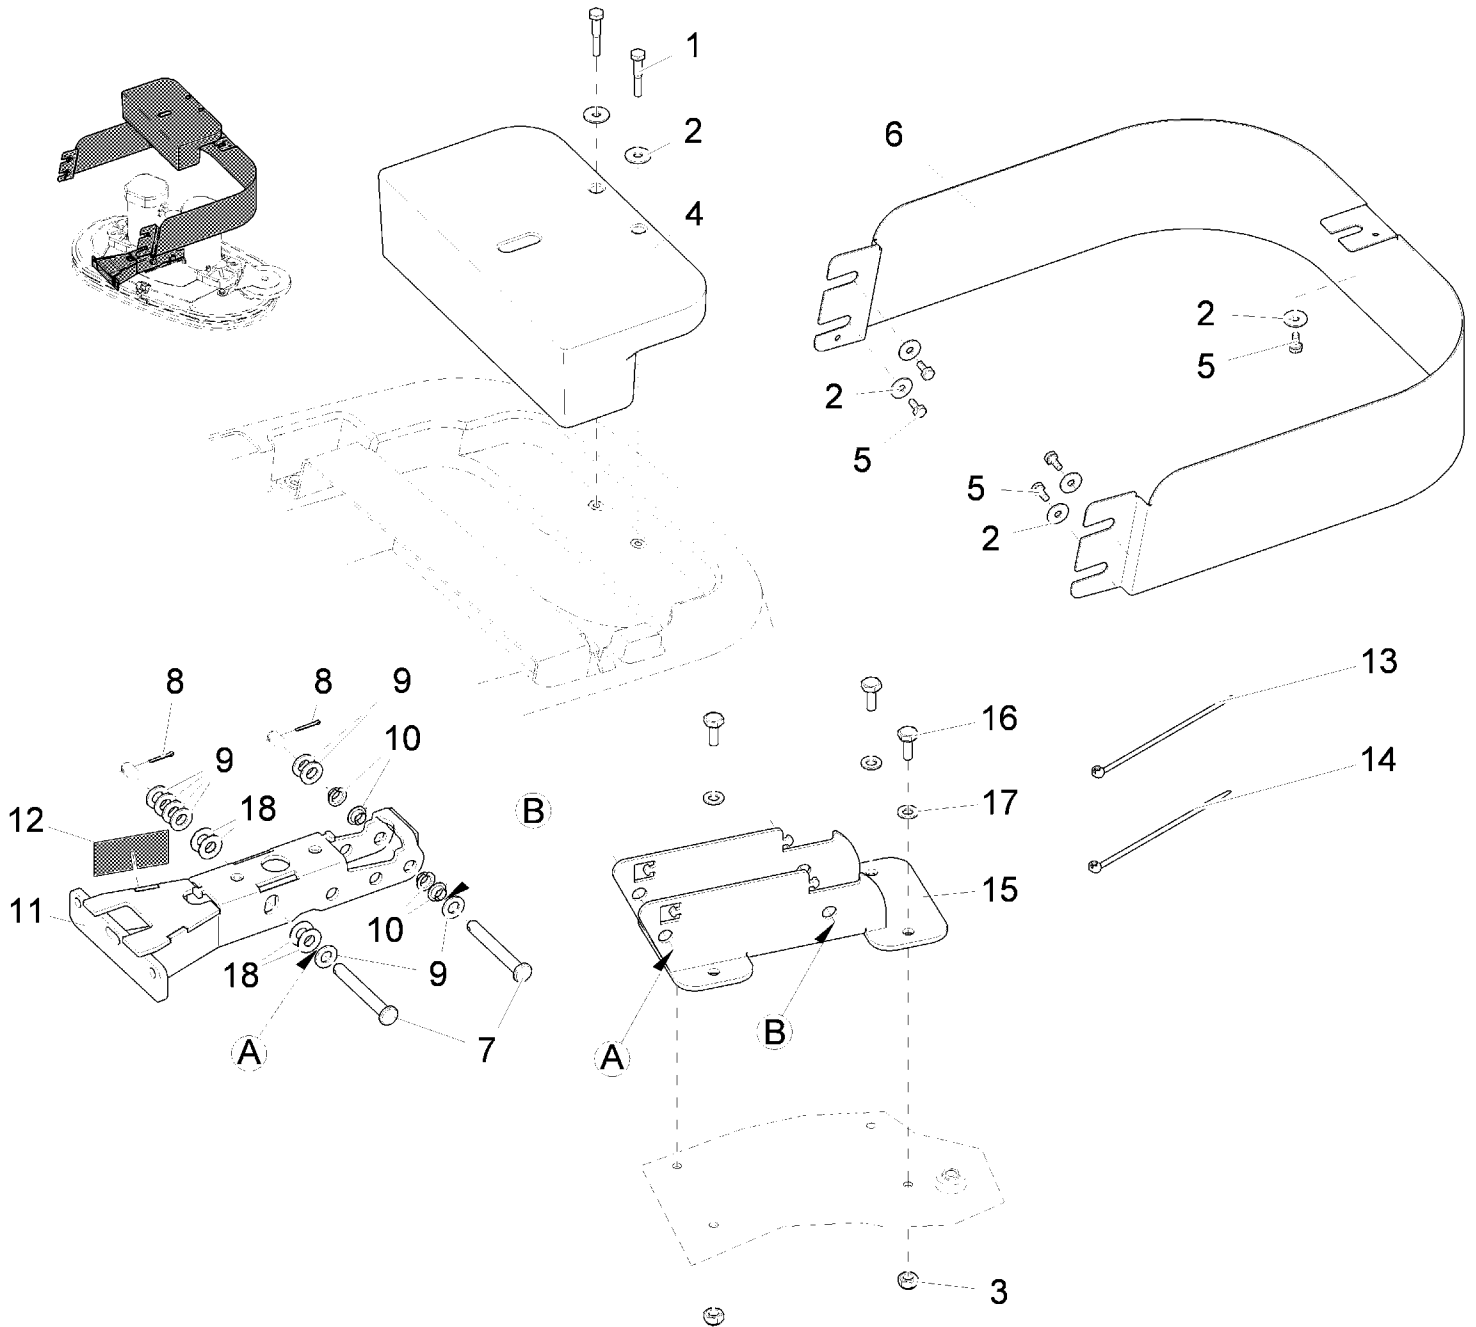

33" Disk Brush Deck

Brush head DB33 part 3
Rev.* 07/12

33" Disk Brush Deck

Brush head DB33 part 3 (97099212-3)
Rev.* 07/12

Item	Spare part number	Description	Qty.	Remarks
1	00053120	Hexagon screw	2	
2	00042900	Washer	7	
3	00051500	Hexagon nut	2	
4	03008090	Weight	1	
5	00053080	Hexagon screw	5	
6	01170210	Covering	1	
7	00879650	Bolt	2	
8	00054870	Cotter pin	2	
9	00053770	Washer	8	
10	01171330	Slide bearing bush	4	
11	01171350	Rocker	1	
12	03008790	Backing film	1	
13	00121150	Cable tie	7	
14	00967760	Cable tie	2	
15	01170520	Retainer	1	
16	00053310	Hexagon screw	2	
17	00053760	Washer	2	
18	01102770	Approach disk	4