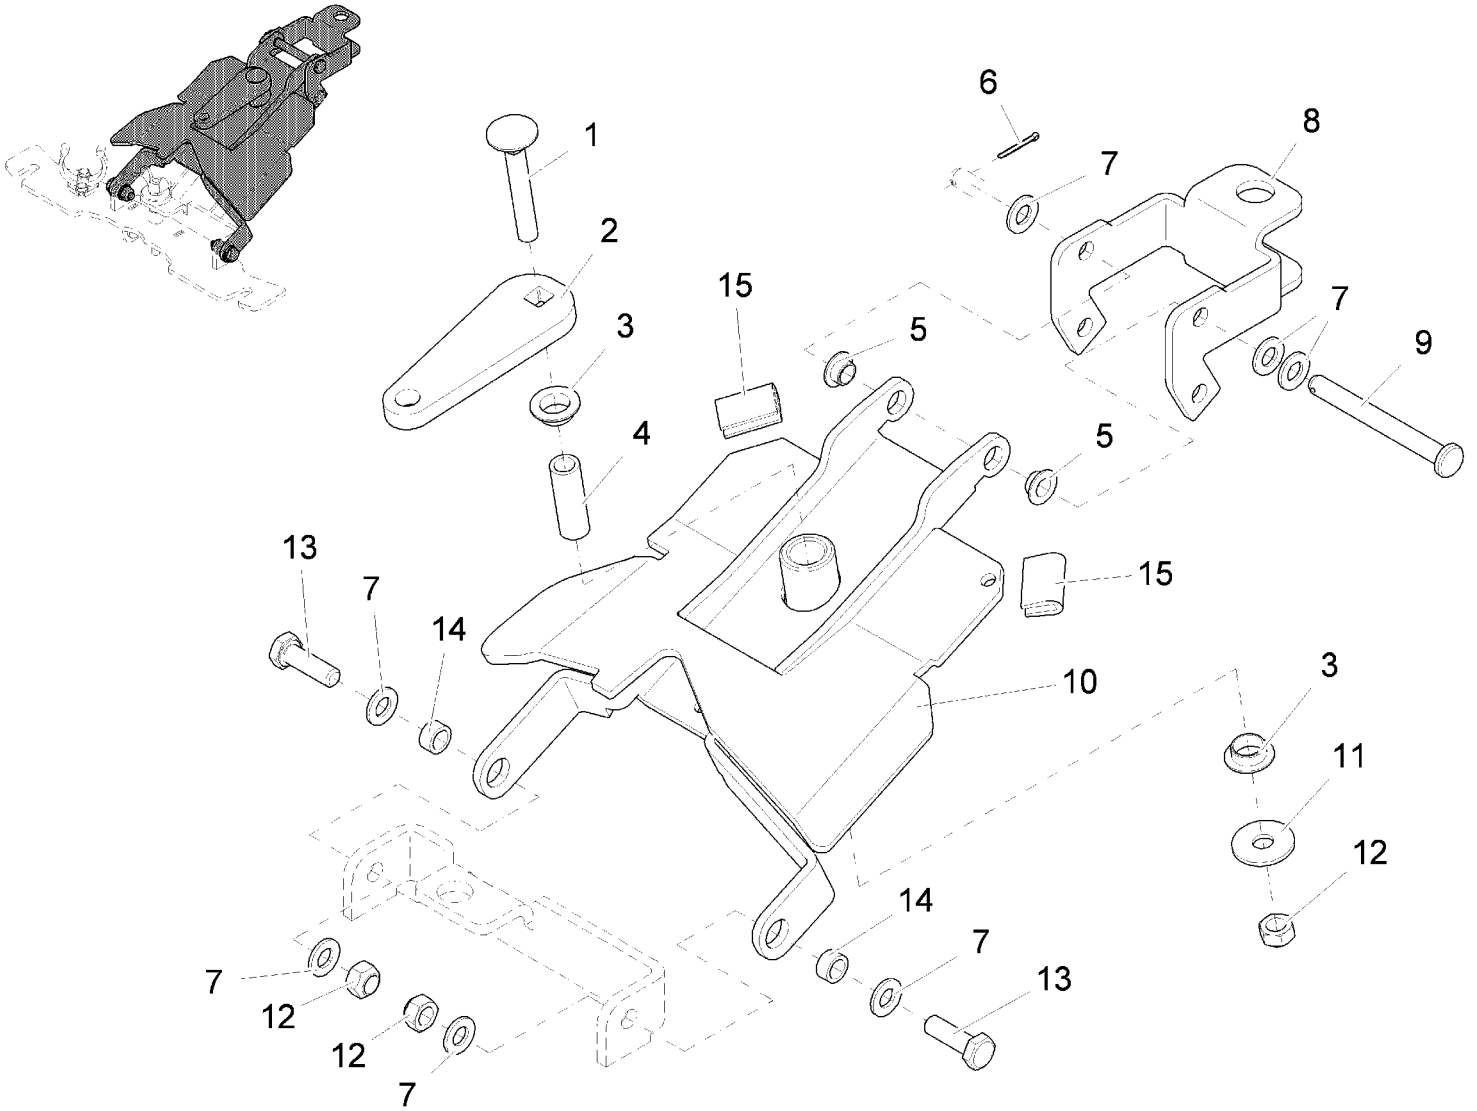

Water supply
Rev.* 07/12

Water supply (97094999-7062-20)
Rev.* 07/12

Item	Spare part number	Description	Qty.	Remarks
1	00154140	Screwed angle fitting	1	
2	01015350	Hose clamp	4	
3	00200170	PVC hose	1	
4	01071000	Electrovalve	1	
5	00020020	Angle socket	2	
6	00200170	PVC hose	1	
7	00058580	Hex.bolt	2	
8	00053710	Washer	2	
9	01170030	Retainer	1	
10	03007630	Sealing band	1	

Squeegee connection (until appr. 15. Apr. 2008) part 1
Rev.* 07/12

Squeegee connection (until appr. 15. Apr. 2008) part 1
(97099915-1)
Rev.* 07/12

Item	Spare part number	Description	Qty.	Remarks
1	01130940	Cup head square neck bolt	1	
2	01170040	Sheet metal	1	
3	01077510	Slide bearing bush	2	
4	01170160	Pipe	1	
5	01078230	Slide bearing bush	2	
6	00054860	Cotter pin	1	
7	00053750	Washer	5	
8	01079280	Round part	1	
9	01078220	Bolt	1	
10	01079290	Sheet metal	1	
11	00042900	Washer	1	
12	00051510	Hexagon nut	3	
13	00053100	Hexagon screw	2	
14	01077700	Bushing	2	
15	00161240	Edge protection	1	