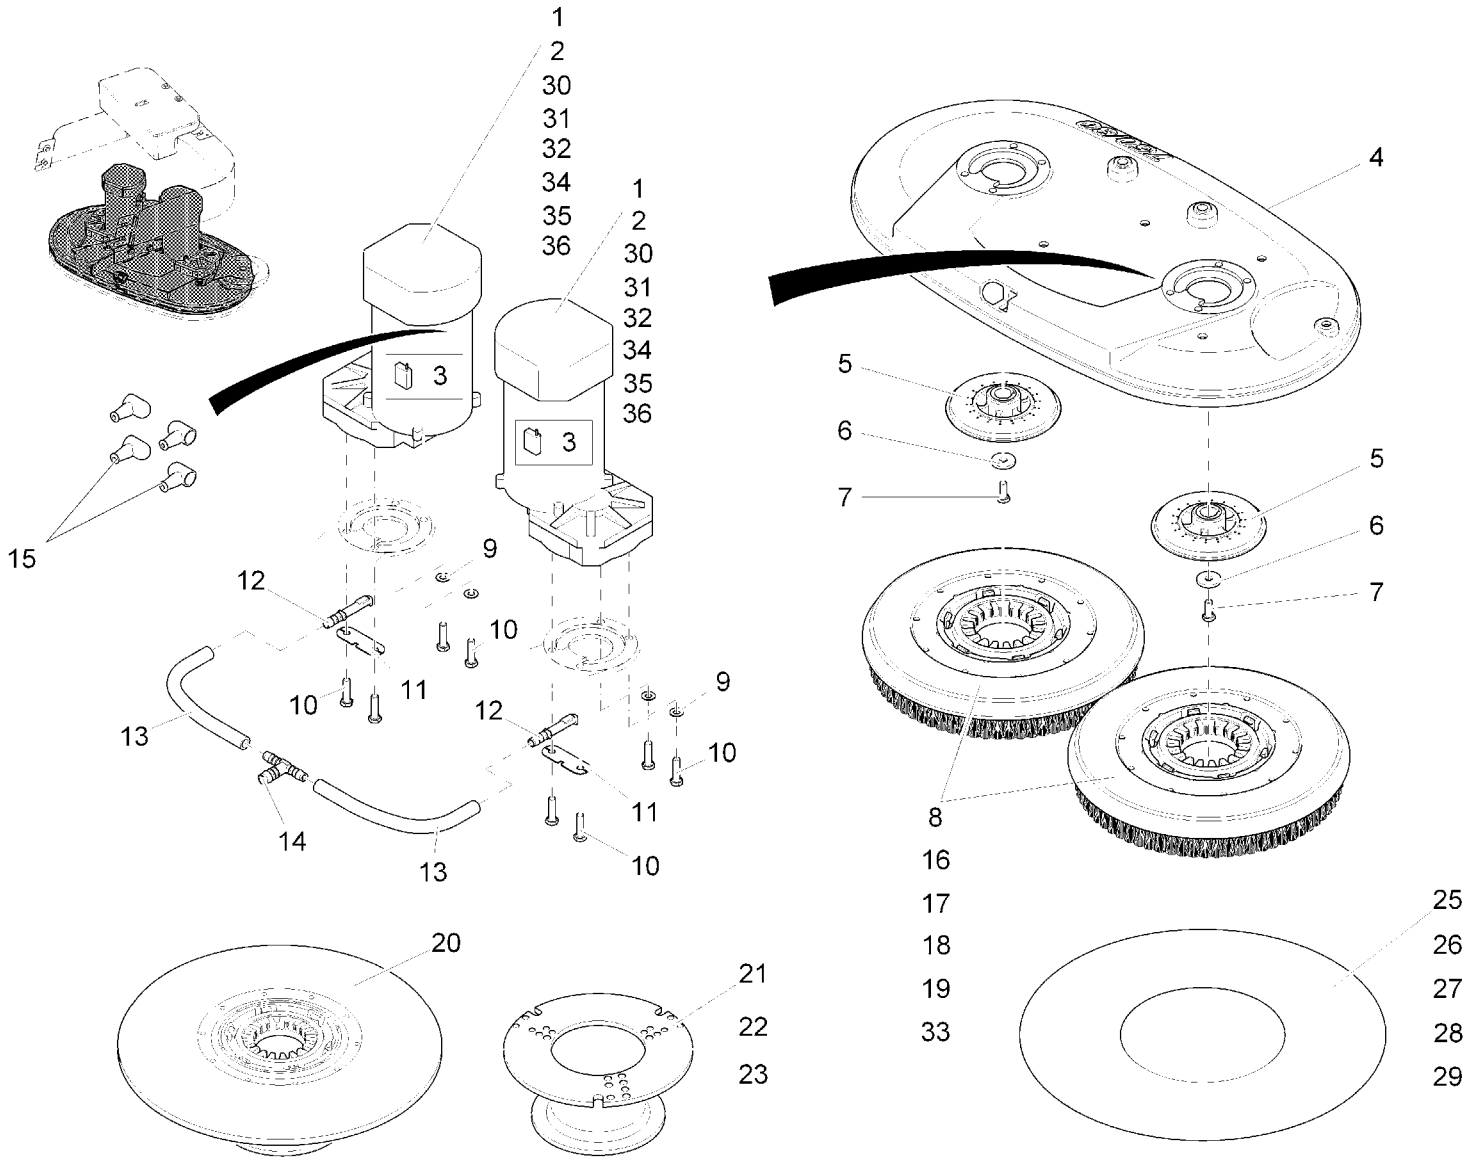

30" Disk Brush Deck

Brush head DB750 part 1
Rev.* 07/12

30" Disk Brush Deck

Brush head DB750 part 1 (97099188-1)
Rev.* 07/12

Item	Spare part number	Description	Qty.	Remarks
32	01077220	Circlip	1	
33	99784500	Plate brush 430 SIC PA 6.1 K120	2	Extremely heavy soiling and basic cleaning, bristling SIC PA 6.12 grain 120 green
34	01178440	Covering	1	
35	01178450	Covering	1	
36	01178460	Bolt	1