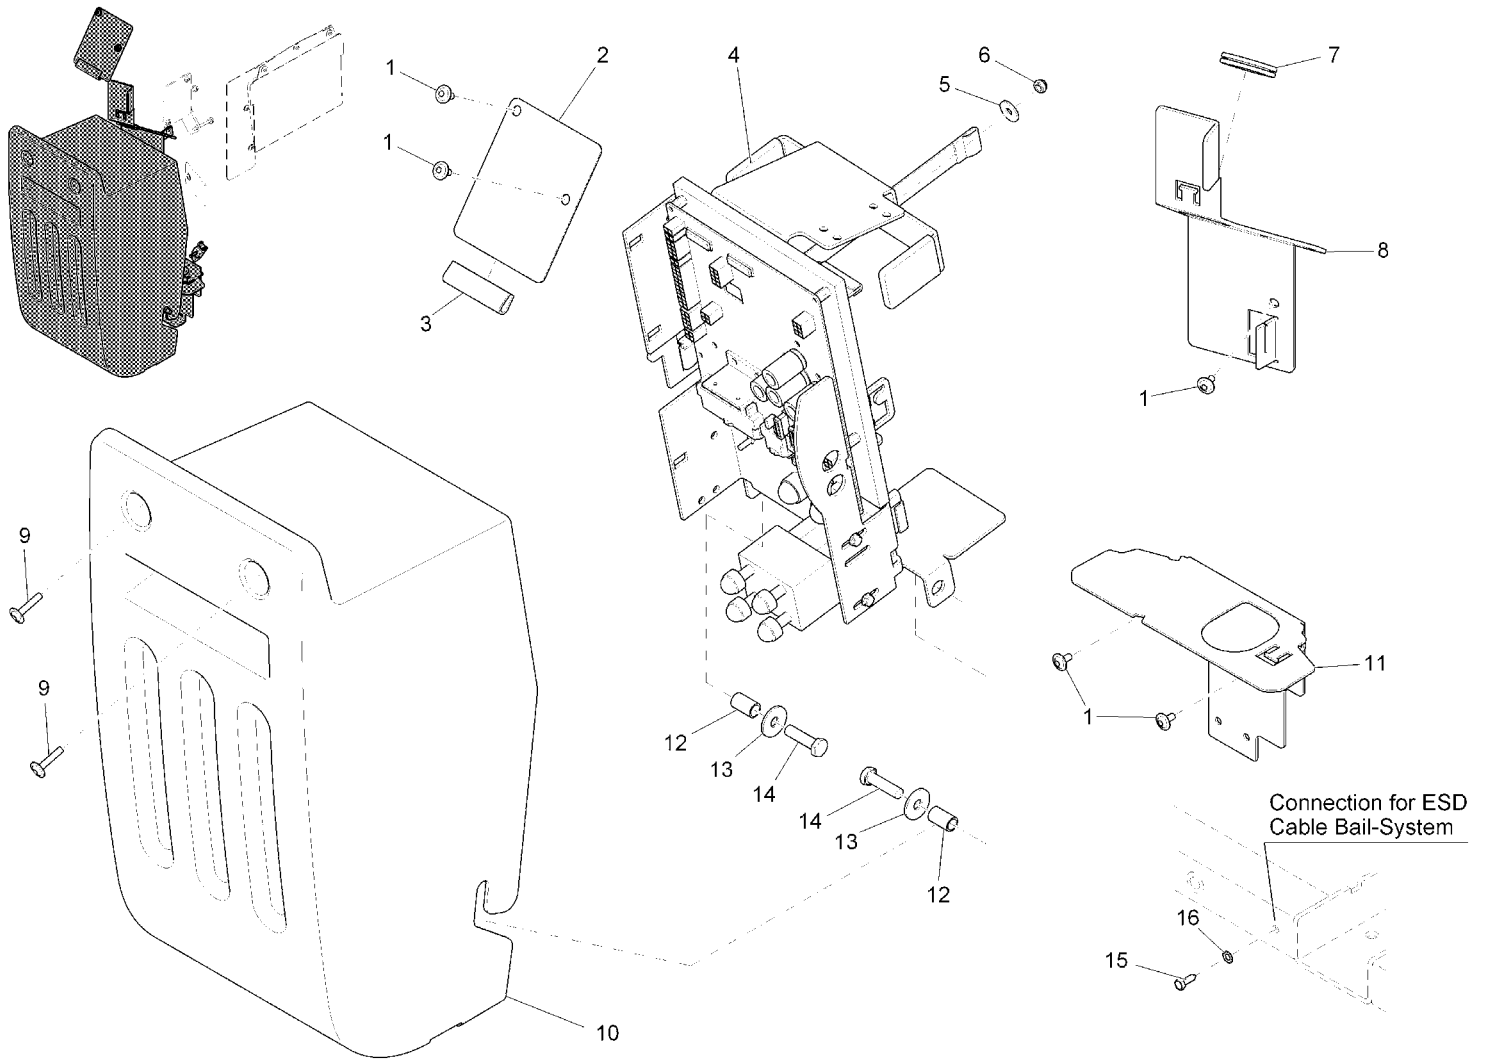

Electric part 1
Rev.* 07/12

Electric part 1 (97101968-1)
Rev.* 07/12

Item	Spare part number	Description	Qty.	Remarks
1	01072520	Lens flange screw	5	
2	01078570	Sheet metal	1	
3	00161240	Edge protection	60mm	
4	97102503	Retainer cpl.	Page 53	
5	00153200	Washer	1	
6	00051520	Hexagon nut	1	
7	01079690	Bushing	1	
8	01078580	Sheet metal	1	
9	01174700	Lens flange screw	2	
10	01078270	Covering	1	
11	01078590	Clamping plate	1	
12	01078260	Bushing	2	
13	00042900	Washer	2	
14	00053110	Hexagon screw	2	
15	01073850	Tapping screw	1	
16	00857150	Lock washer	1