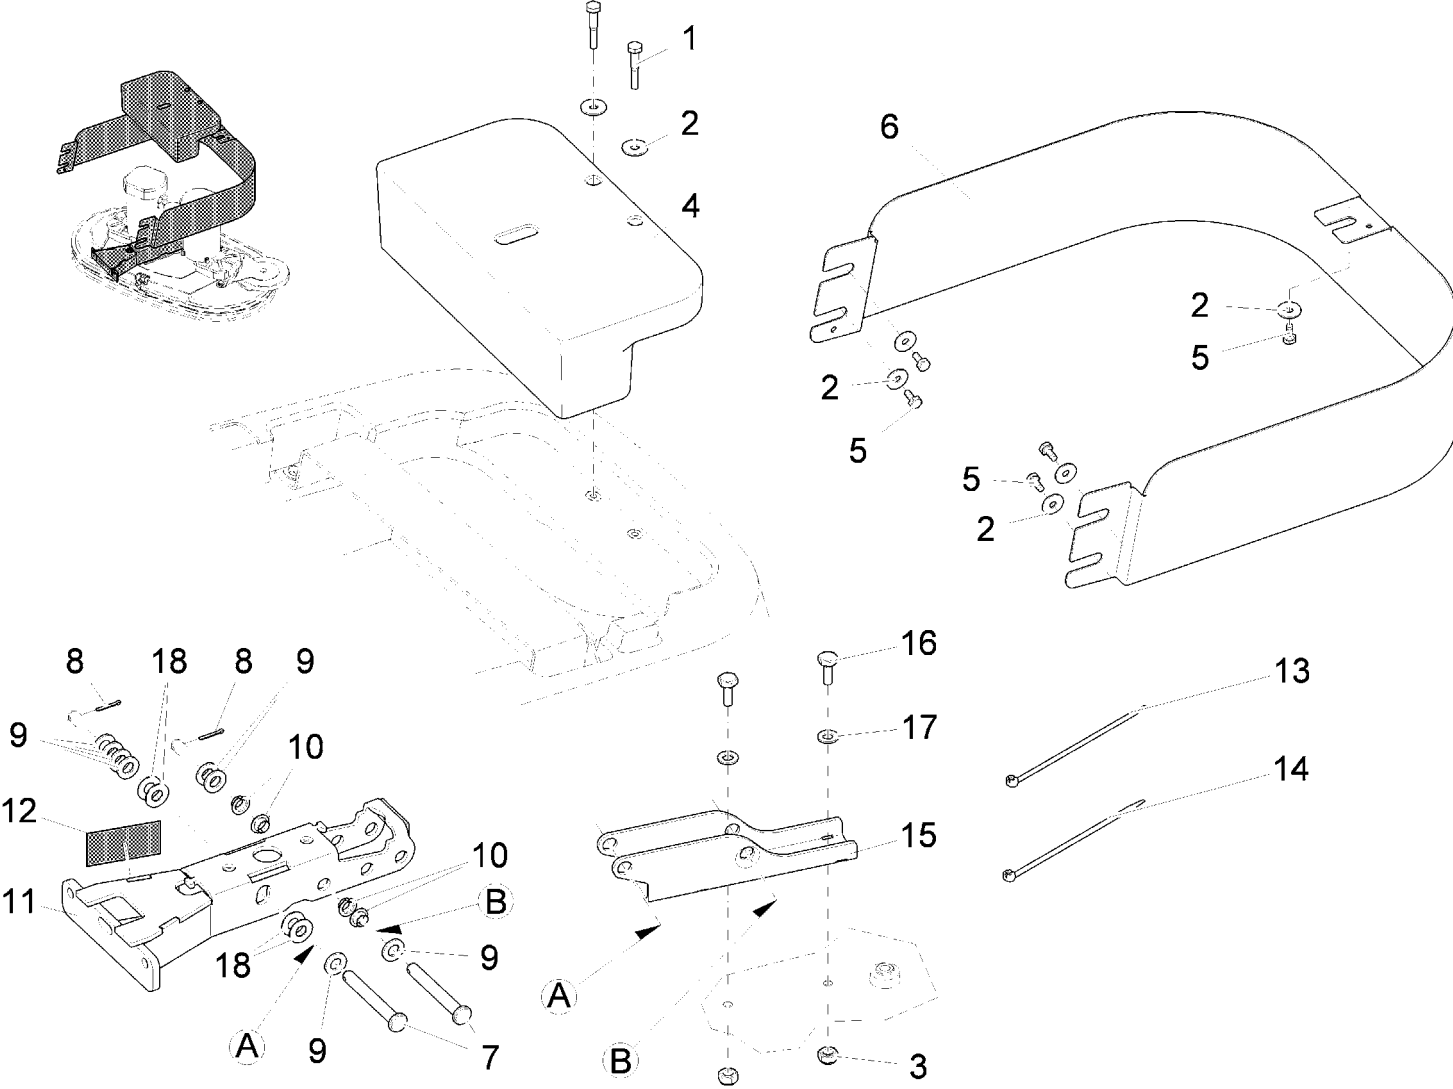

30" Disk Brush Deck

Brush head DB750 part 3
Rev.* 07/12

30" Disk Brush Deck

Brush head DB750 part 3 (97099188-3)
Rev.* 07/12

Item	Spare part number	Description	Qty.	Remarks
1	00053120	Hexagon screw	2	
2	00042900	Washer	7	
3	00051500	Hexagon nut	2	
4	03008090	Weight	1	
5	00053080	Hexagon screw	5	
6	01170210	Covering	1	
7	01078040	Bolt	2	
8	00054870	Cotter pin	2	
9	00053770	Washer	4	
10	01171330	Slide bearing bush	4	
11	01171350	Rocker	1	
12	03008790	Backing film	1	
13	00121150	Cable tie	3	
14	00967760	Cable tie	2	
15	01170200	Retainer	1	
16	00053310	Hexagon screw	2	
17	00053760	Washer	2	
18	01102770	Approach disk	4