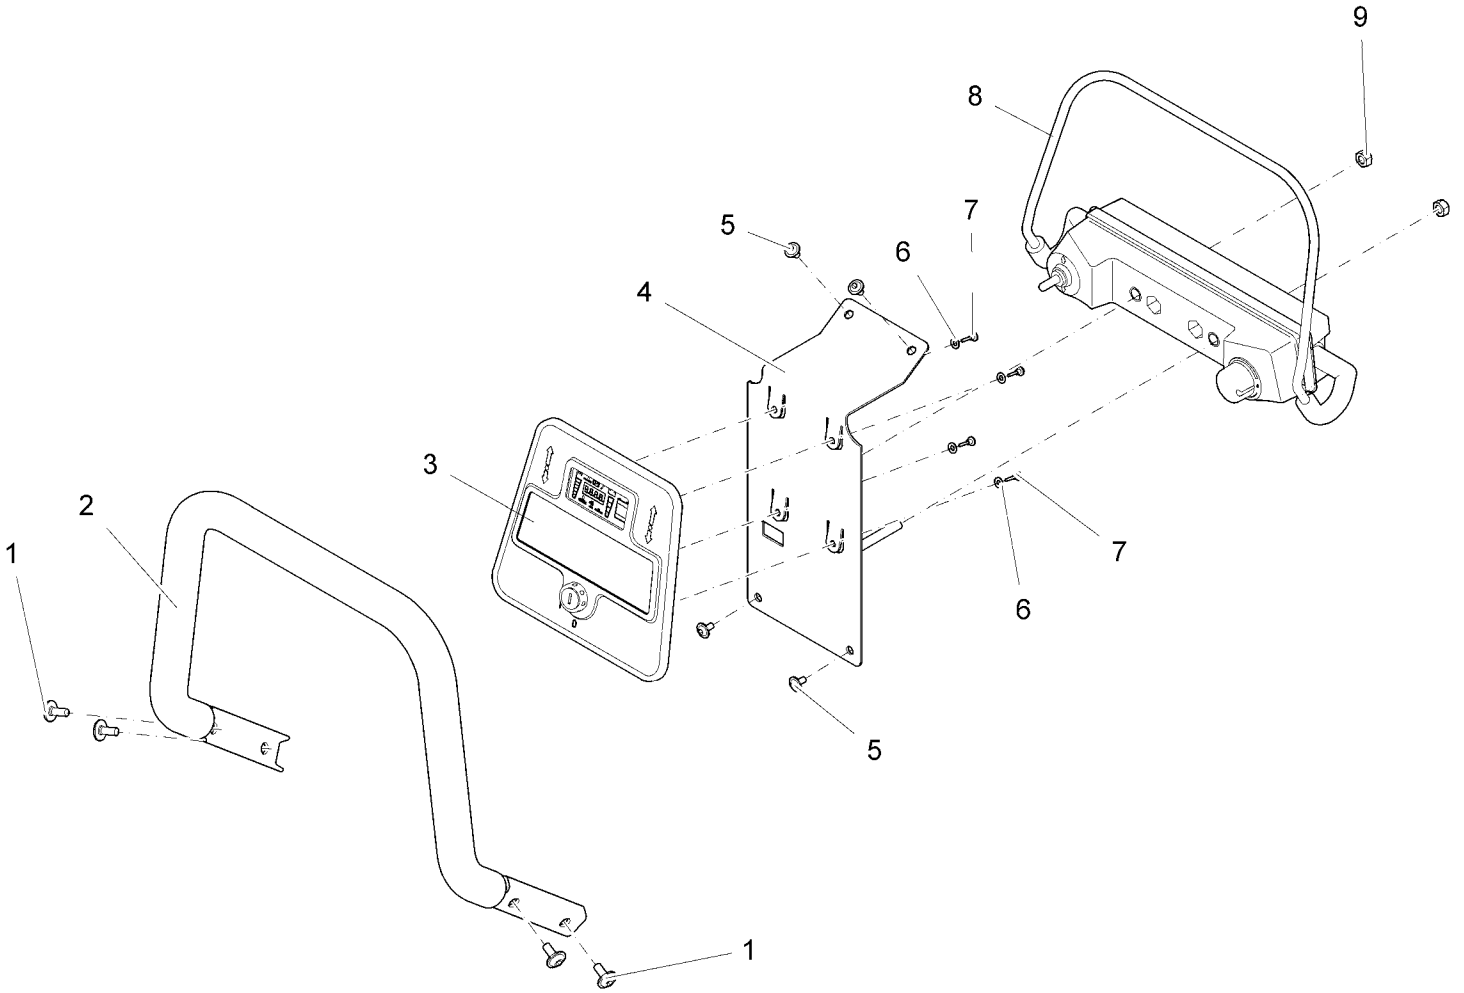

Operation handle
Rev.* 07/12

Operation handle (97096523)
Rev.* 07/12

Item	Spare part number	Description	Qty.	Remarks
1	01171380	Lens flange screw	4	
2	01079760	Handle bar	1	
3	97091839	Console cpl.	Page 49	
4	01079770	Sheet metal	1	
5	01072520	Lens flange screw	4	
6	00874720	Washer	4	
7	00961490	Self tapping screw	4	
8	01079950	Bail system	1	
9	00051510	Hexagon nut	2