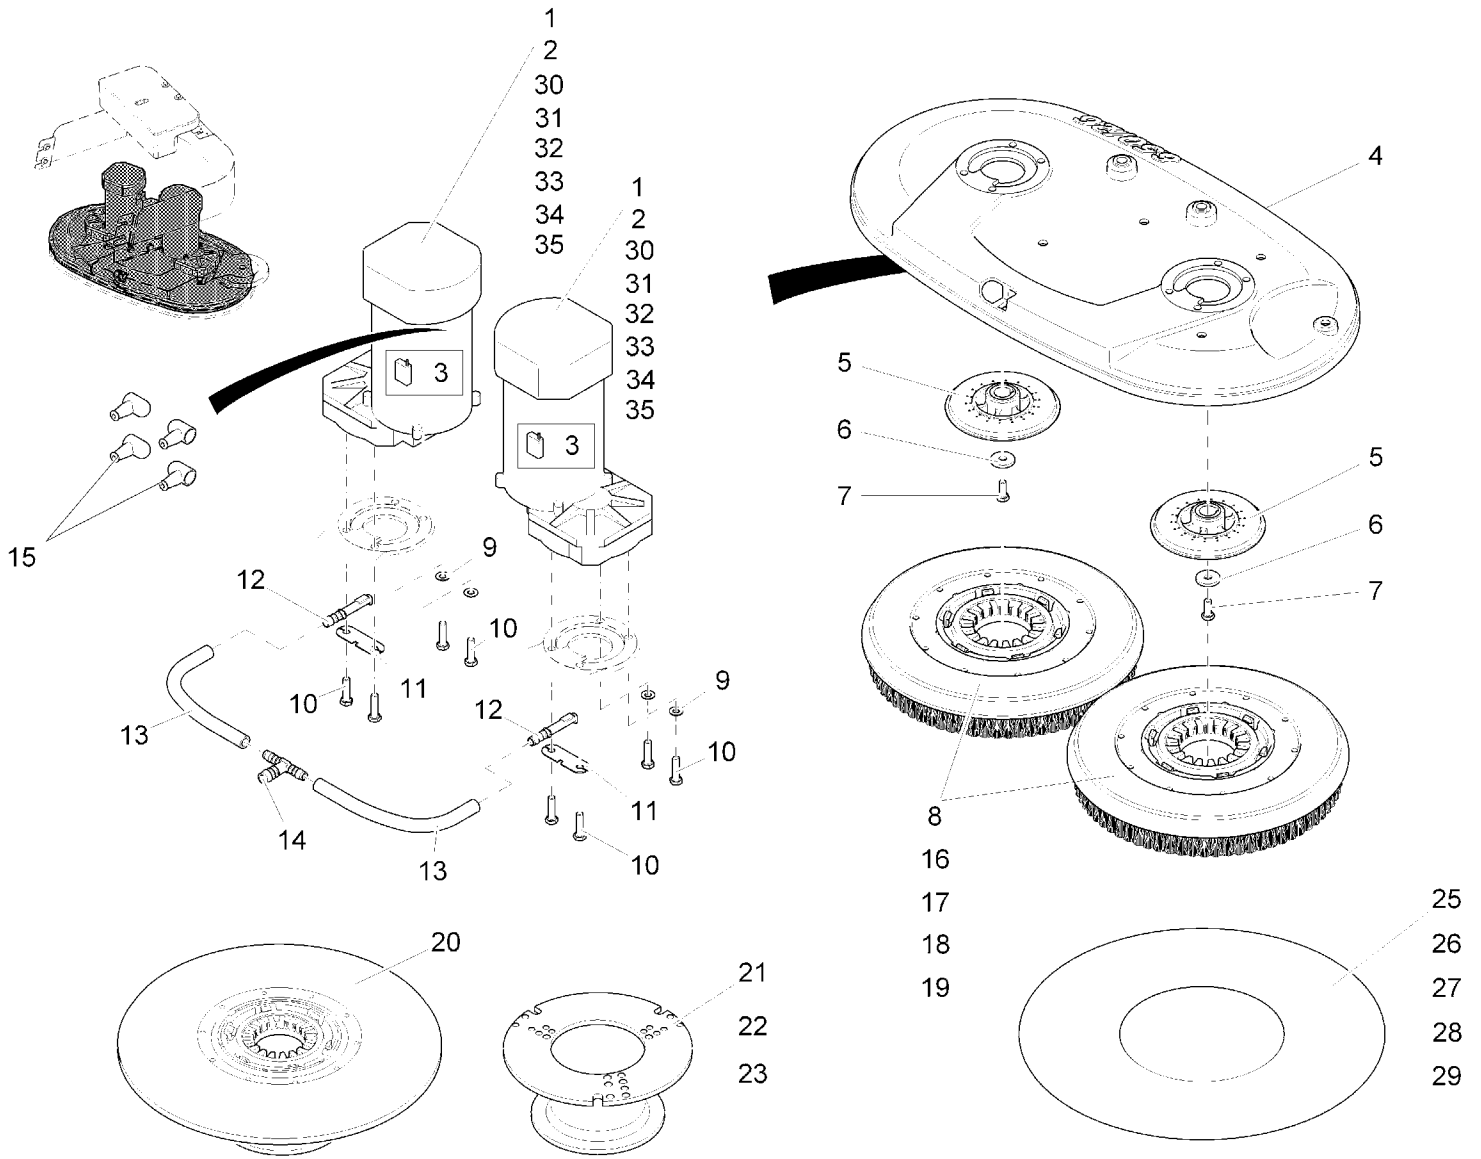

26" Disk Brush Deck

Brush head DB65 part 1
Rev.* 07/12

26" Disk Brush Deck

Brush head DB65 part 1 (97099196-1)
Rev.* 07/12

Item	Spare part number	Description	Qty.	Remarks
1	01077180	Motor	2	
2	01077230	Fitting key	2	
3	01077240	Set (4pc.) Carbon brush	1	
4	03008050	Housing	1	
5	00512400	Carrier	2	
6	00879170	Washer	2	
7	00053090	Hexagon screw	2	
8	99751300	Brush 330 PPN 0,5	2	Degree of soiling light to medium, bristling PPN0,5 plastic material
9	00053750	Washer	4	
10	00053110	Hexagon screw	8	
11	01077750	Sheet metal	2	
12	01078330	Spray tube	2	
13	00180190	Hose	460mm	
14	00901310	T-reducer muff	1	
15	01078070	Protection cap	4	
16	99751500	Brush 330 PPN 0,8	2	Degree of soiling medium to heavy, bristling PPN0,8 plastic material
17	99751700	Brush 330 K 901	2	Degree of soiling light to medium, structured flooring, bristling mixed plastic material K 901
18	99751900	Brush 330 SI-enforced PA 1,0	2	Very heavy soiling and basic cleaning, bristling SIC PA 6 grain 180 gray
19	99752100	Brush 330 SIC 6,12	2	Extremely heavy soiling and basic cleaning, bristling SIC PA 6.12 grain 120 green
20	99752300	Pad holder	1	
21	00681500	Center-lock, lower part	1	
22	00961490	Self tapping screw	3	
23	00681490	Center-lock, upper part	1	
25	99752505	Carton pad red 13" (5pcs)	1	Light soiling, red
26	99787105	Carton pad green 13" (5pcs)	1	Medium soiling and maintenance cleaning, green
27	99752705	Carton pad brown 13" (5pcs)	1	Maintenance cleaning, brown
28	99752905	Carton pad black 13" (5pcs)	1	Basic cleaning and heavy soiling, black
29	99708502	Micro-fibre pad 13"	2	
30	01077250	Spring	1	

26" Disk Brush Deck

Brush head DB65 part 1
Rev.* 07/12

26" Disk Brush Deck

Brush head DB65 part 1 (97099196-1)
Rev.* 07/12

Item	Spare part number	Description	Qty.	Remarks
31	01077210	Gear	1	
32	01077220	Circlip	1	
33	01178440	Covering	1	
34	01178450	Covering	1	
35	01178460	Bolt	1	