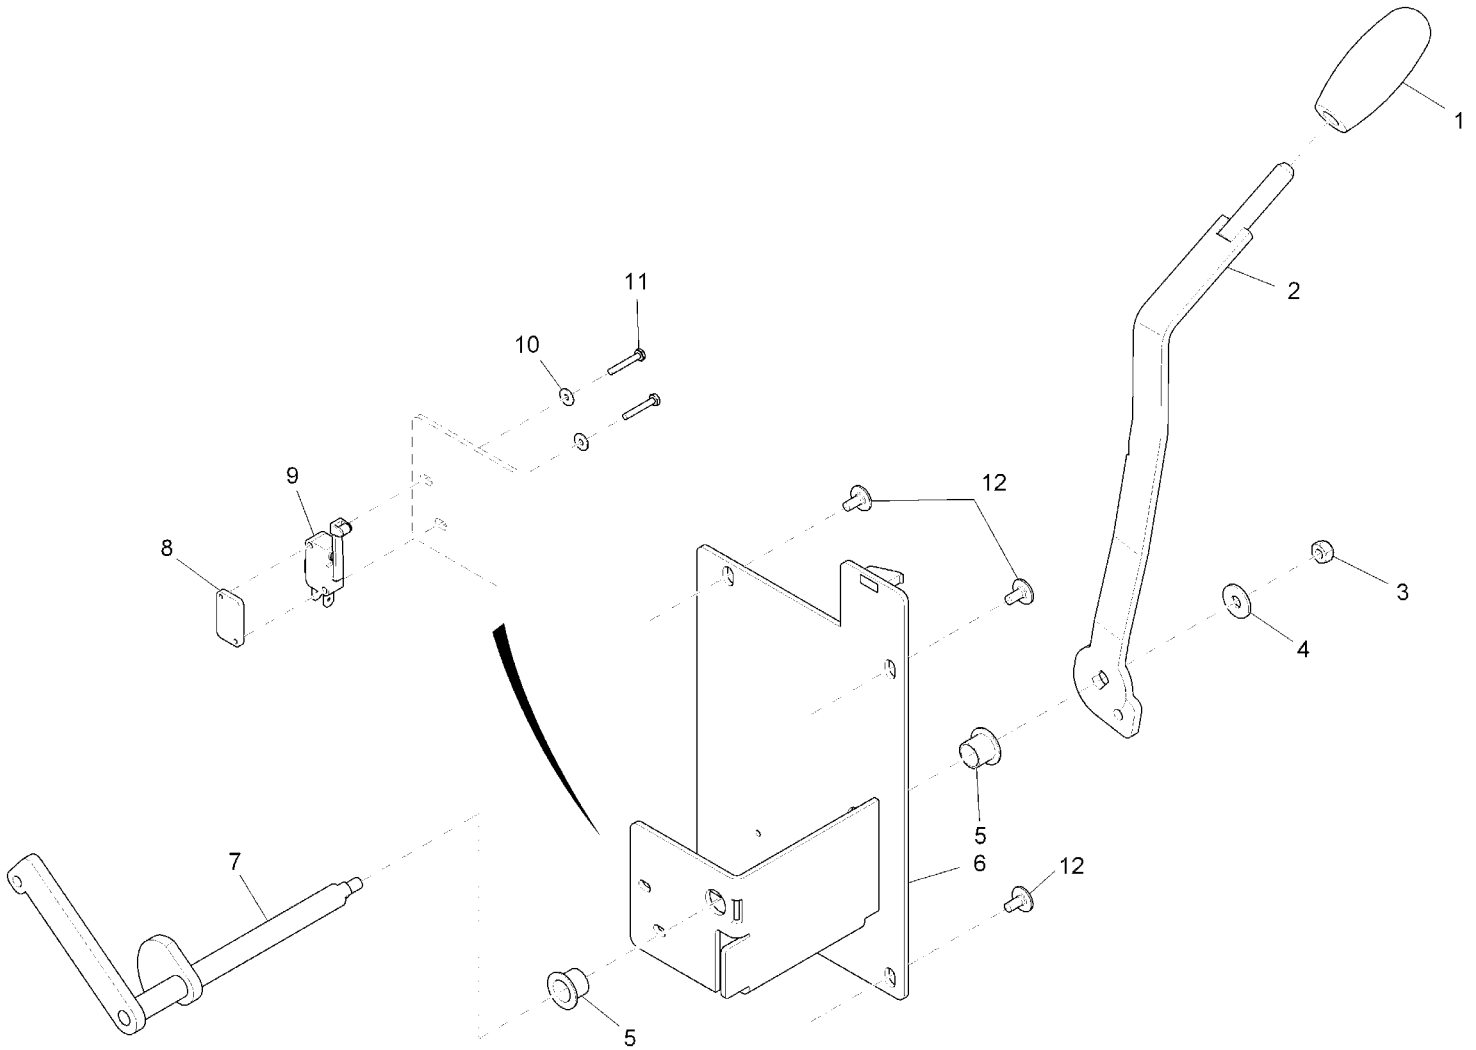

Squeegee operation (Available! No.: 00009000)
Rev.* 07/12

Squeegee operation (Available! No.: 00009000) (00009000)
Rev.* 07/12

Item	Spare part number	Description	Qty.	Remarks
1	00705560	Handle	1	
2	01079160	Lever	1	
3	00051520	Hexagon nut	1	
4	00135120	Washer	1	
5	01071440	Plain bearing bush	2	
6	01079710	Support plate	1	
7	01079720	Shaft with cam	1	
8	01074840	Thread base plate	1	
9	00975510	Micro switch	1	
10	00747400	Washer	2	
11	00022180	Hex.bolt	2	
12	01072520	Lens flange screw	4