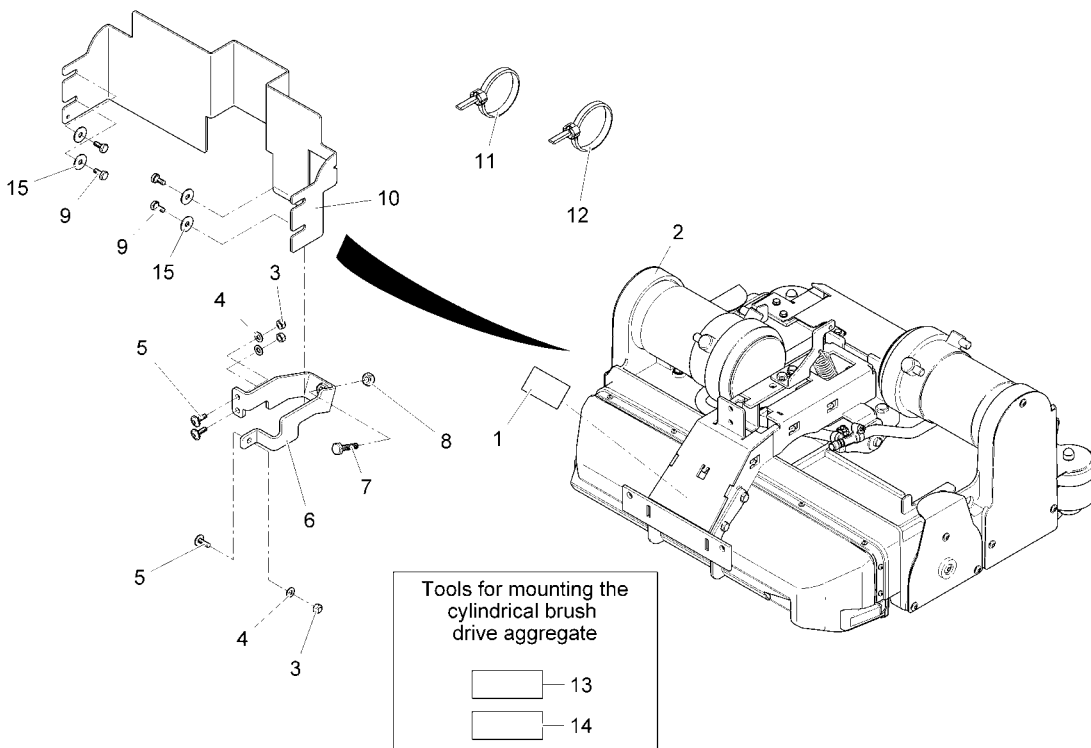

24" Cylindrical Brush Deck

Cylindrical brush drive head 60cm (7576.02)
Rev.* 07/12

Assembly	Description	Page
97099451	Cylindrical brush drive head 60cm	90

24" Cylindrical Brush Deck

Cylindrical brush drive head 60cm
Rev.* 07/12