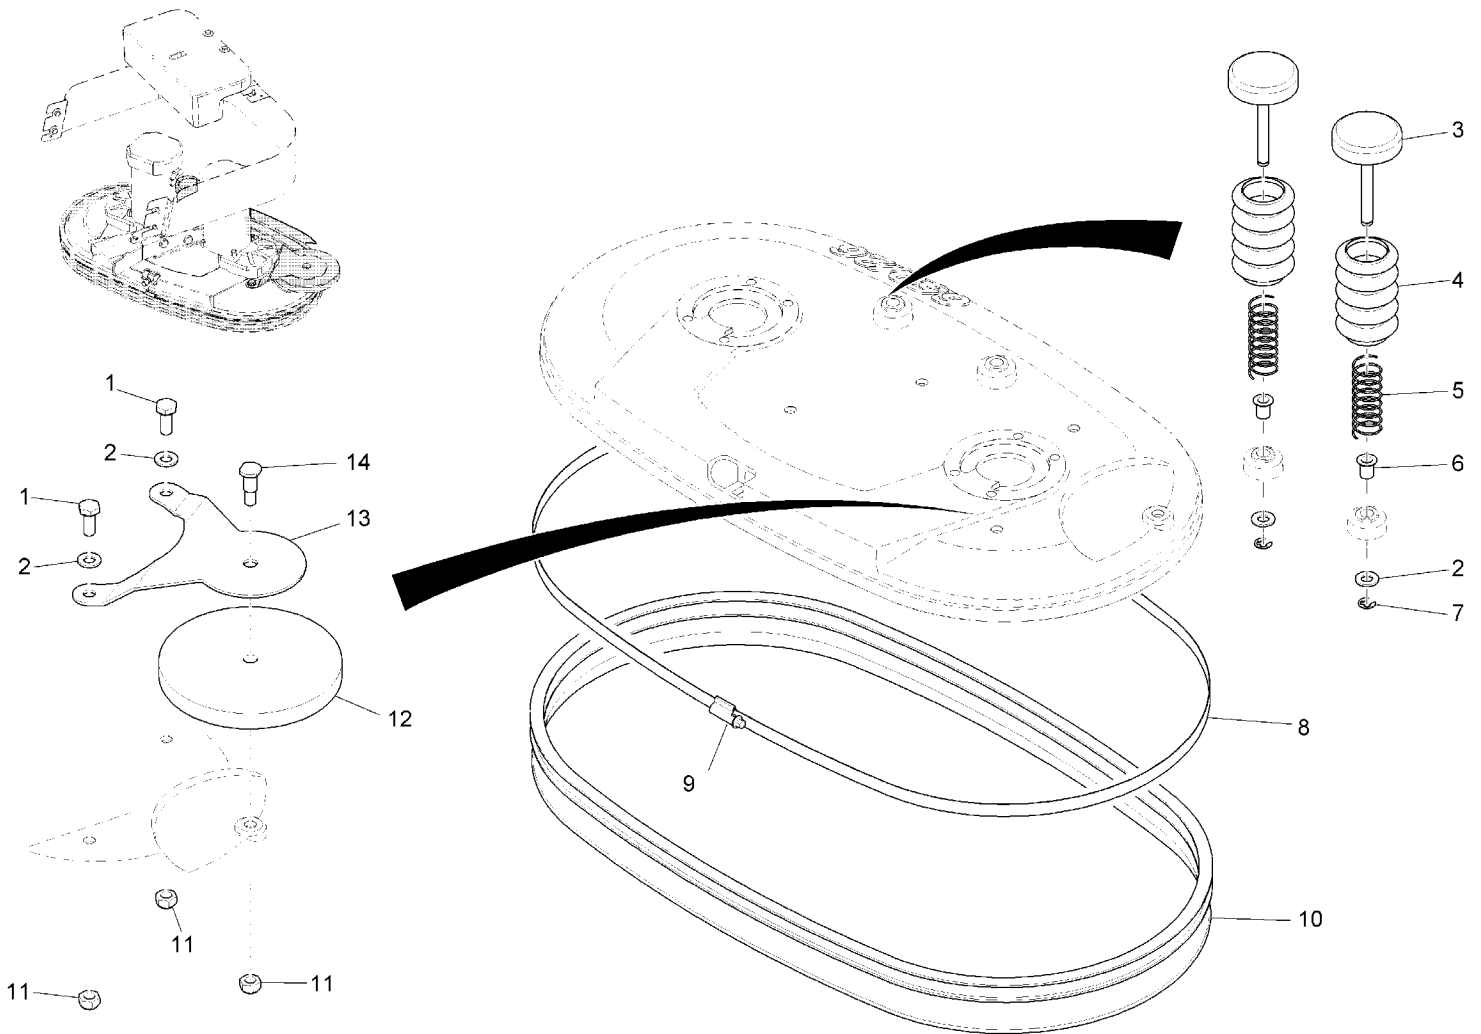

26" Disk Brush Deck

Brush head DB650 part 2
Rev.* 07/12

26" Disk Brush Deck

Brush head DB650 part 2 (97099196-2)
Rev.* 07/12

Item	Spare part number	Description	Qty.	Remarks
1	00053310	Hexagon screw	2	
2	00053760	Washer	4	
3	01078000	Ejector	2	
4	01078350	Bellow	2	
5	01078340	Compression spring	2	
6	01078360	Slide bearing bush	2	
7	00046280	Thrust washer	2	
8	00712300	Tension band	1840mm	
9	00901390	Tension band lock	1	
10	01077490	Sealing strip	1	
11	00051500	Hexagon nut	3	
12	01078060	Deflector roller	1	
13	01077560	Retainer	1	
14	01077570	Screw	1