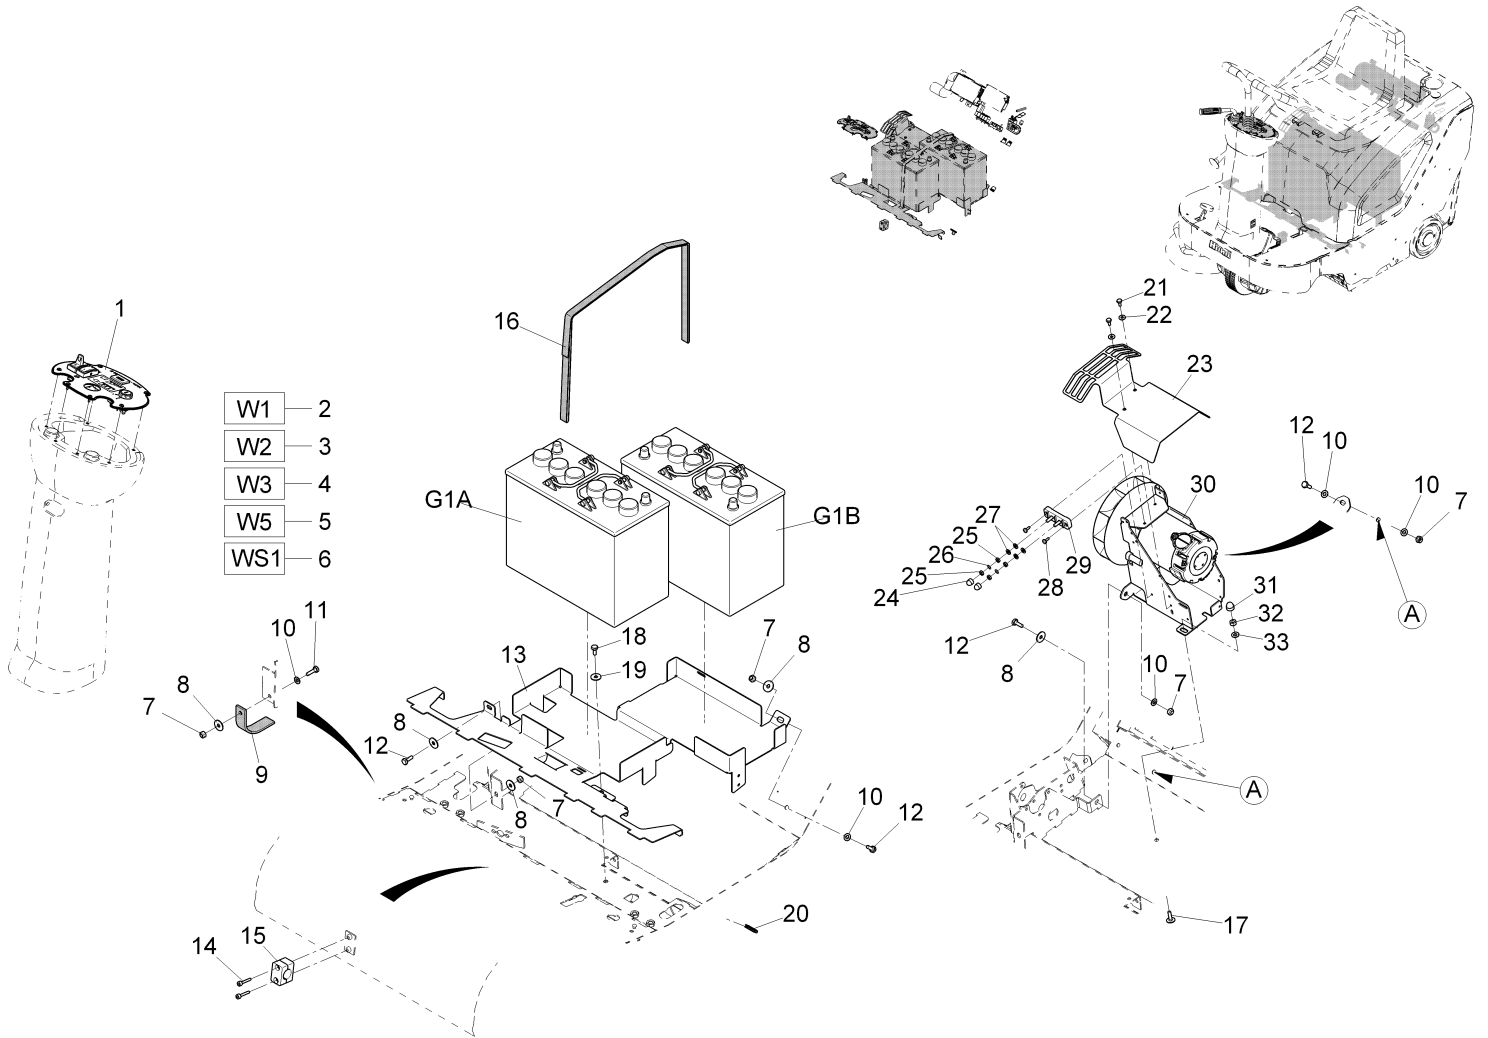

Brake pedal cpl. (97077358)
Rev.* 07/13

Item	Spare part number	Description	Qty.	Unit	Remarks
1	00521270	Roller	1	PC	
2	00974400	Bushing	1	PC	
3	00053110	Hexagon screw	1	PC	
4	03003170	Handle	1	PC	
5	00053750	Washer	3	PC	
6	01055930	Tension spring	1	PC	
7	01130330	Bolt	1	PC	
8	01130320	Pedal brake	1	PC	
9	00042900	Washer	2	PC	
10	00124290	Cylinder head screw	2	PC	
11	01130340	Barrier lever	1	PC	
12	00879630	Bolt	2	PC	
13	03003180	Bracket	1	PC	
14	00706180	Thrust washer	2	PC	
15	00854270	Handle	1	PC	
16	00051510	Hex. Nut	3	PC	
17	00555130	Sealing ring	1	PC	

Electric equipment, part 1
Rev.* 07/13