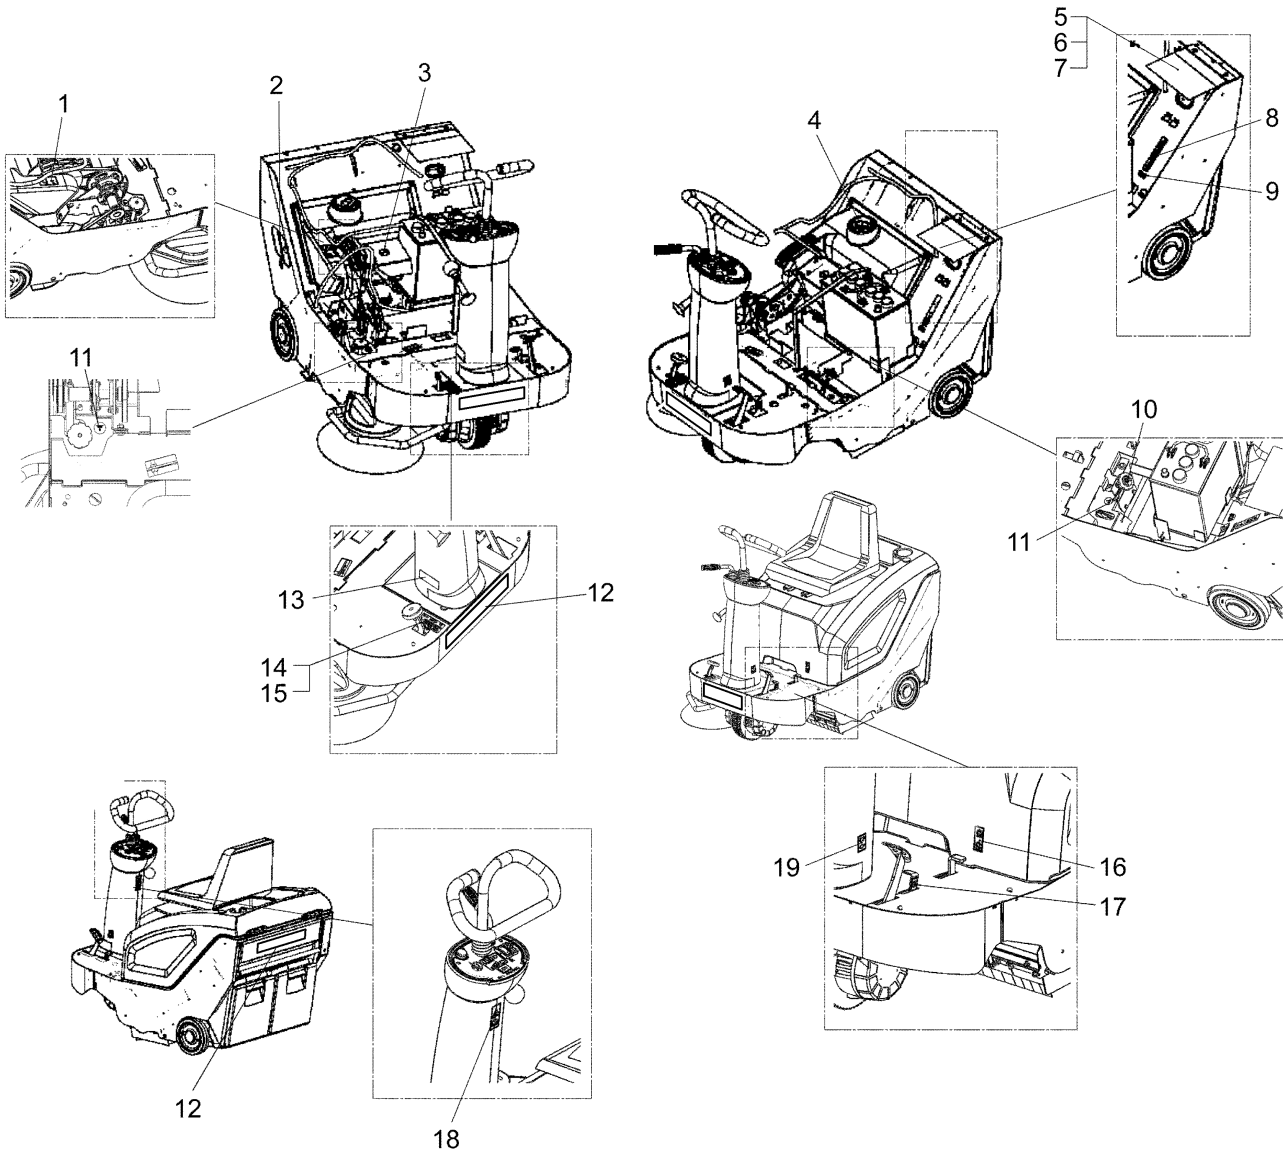

Labels (97123897)
Rev.* 07/13

Item	Spare part number	Description	Qty.	Unit	Remarks
1	01131590	Decal ROTATING PARTS	1	PC	
2	01270900	Decal SHAKING	1	PC	
3	01131570	Lable high-pressure cleaner	1	PC	
4	01270860	Decal BYPASS-FLAP	1	PC	
5	01078280	Bag	1	PC	
6	00555520	Washer	4	PC	
7	00959220	Screw	2	PC	
8	01270840	Decal MAINTENANCE FREE BATTERY	1	PC	
9	00871160	Decal 24V	1	PC	
10	01136250	Decal Cyl. broom	1	PC	
11	01130650	Decal SIDE BROOM ADJUSTMENT	2	PC	
12	03009030	Decal MINUTEMAN	2	PC	
13	---	Spare part on request	1		17259011 Decal Lwa 82 dB (A) max 16%
14	03008630	Type plate MINUTEMAN	1	PC	
15	00504370	Blind rivet	2	PC	
16	01131540	Lable brush apron	1	PC	
17	01131550	Lable brake	1	PC	
18	01071710	Decal "Instruction manual"	1	PC	
19	01131560	Decal PARKING BRAKE	1	PC