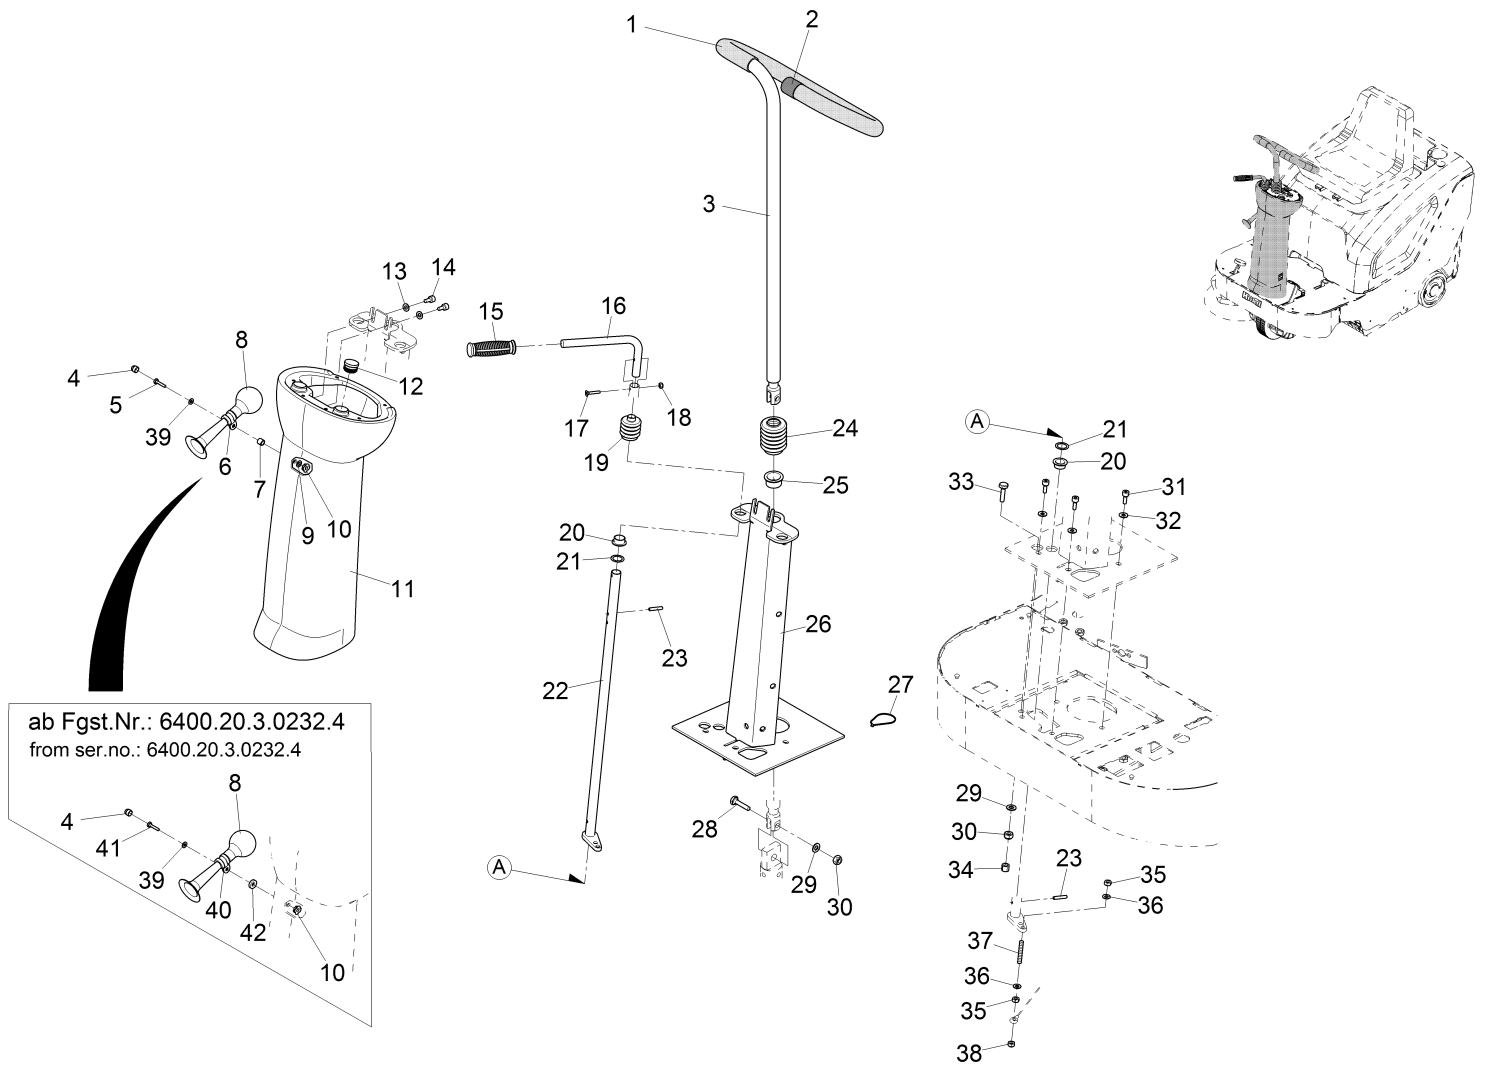

Steering (97114946)
Rev.* 07/13

Item	Spare part number	Description	Qty.	Unit	Remarks
1	01133490	Soft-grip-hose	0,910	M	
2	01130370	Protective cap	1	PC	
3	01130360	Steering bar	1	PC	
4	00525910	Lens cap	1	PC	
5	00053030	Hexagon screw	1	PC	
6	00130250	Pipe clamp	1	PC	
7	00733400	Spacer sleeve	1	PC	
8	01132390	Bulb horn	1	PC	
9	00055590	Adjusting washer	1	PC	
10	01136370	Nut	1	PC	
11	01130450	Steering column	1	PC	
12	01136380	Sealing plug	1	PC	
13	00740080	Washer	2	PC	
14	00154410	Cylinder head screw	2	PC	
15	01130400	Handle	1	PC	
16	01130410	Arc	1	PC	
17	01093180	Countersunk screw	1	PC	
18	00051520	Hex. Nut	1	PC	
19	01130420	Bellows	1	PC	
20	01130470	Slide bearing bush	2	PC	
21	00046430	Adjusting washer	2	PC	
22	01130430	Control lever	1	PC	
23	00044160	Dowel pin	2	PC	
24	01054880	Bellows	1	PC	
25	01130460	Slide bearing bush	1	PC	
26	01136120	Steering carrier, cpl.	1	PC	
27	00121150	Cable tie	1	PC	
28	00053170	Hexagon screw	1	PC	
29	00053760	Washer	2	PC	
30	00051500	Hex. Nut	2	PC	
31	00045540	Cylinder head screw	4	PC	
32	00740090	Detent edged washer	4	PC	
33	00123690	Hex.bolt	1	PC	
34	01090960	Hose PVC	0,020	M	

Steering
Rev.* 07/13