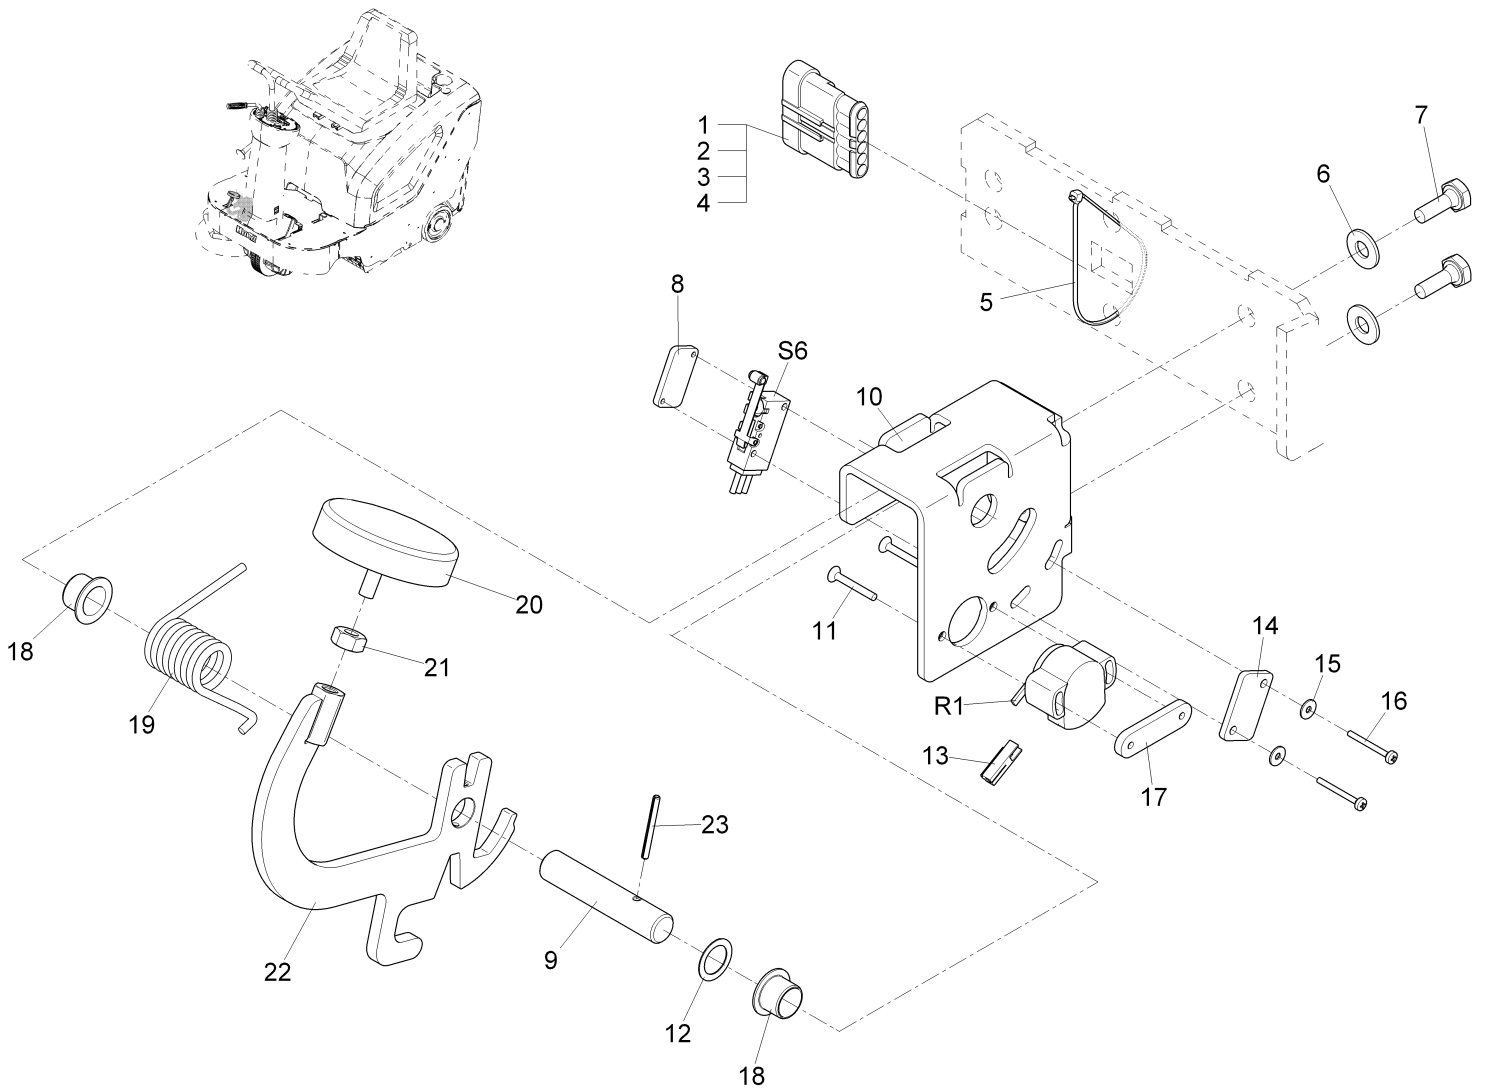

Wheel drive MTR 250 (01136270)
Rev.* 07/13

Item	Spare part number	Description	Qty.	Unit	Remarks
1	01275790	Ball bearing	1	PC	
2	---	Spare part on request	1		Armature
3	01275820	Ball bearing	1	PC	
4	01073960	Carbon brush	4	PC	
5	01275510	Connecting box	1	PC	
6	01073950	Plug	1	PC	
7	01135730	Brush retainer ring	1	PC	
8	01131690	Carbon brush	2	PC	
9	01131680	Carbon brush holder	2	PC	
10	01073970	Wheel	1	PC	
11	01131700	Drain plug	1	PC	
12	01135520	Cap	1	PC	
13	01135530	Temperature switch	1	PC