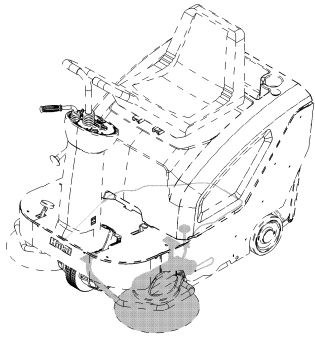

Side broom L.H., part 2
Rev.* 07/13

Side broom L.H., part 2 (97114938-2)
Rev.* 07/13

Item	Spare part number	Description	Qty.	Unit	Remarks
1	00109500	Countersunk screw	1	PC	
2	01160640	Countersunk screw	1	PC	
3	00106300	Deep groove ball bearing	1	PC	
4	00053760	Washer	1	PC	
5	00047080	Washer	1	PC	
6	00046520	Washer	1	PC	
7	00051500	Hex. Nut	1	PC	
8	00053730	Washer	17	PC	
9	01271310	Bushing	1	PC	
10	00051520	Hex. Nut	6	PC	
11	00522330	Hand wheel	1	PC	
12	01271280	Adjusting pipe	1	PC	
13	00154070	Hex.bolt	1	PC	
14	---	Spare part on request	1		96130687 Adjusting rod L.H.
15	01136290	Bowden cable	1	PC	
16	01175800	Grooved ball bearing	2	PC	
17	01179700	Deflection roller	2	PC	
18	01093180	Countersunk screw	1	PC	
19	00136910	Cylinder head screw	1	PC	
20	00508990	Countersunk screw	1	PC