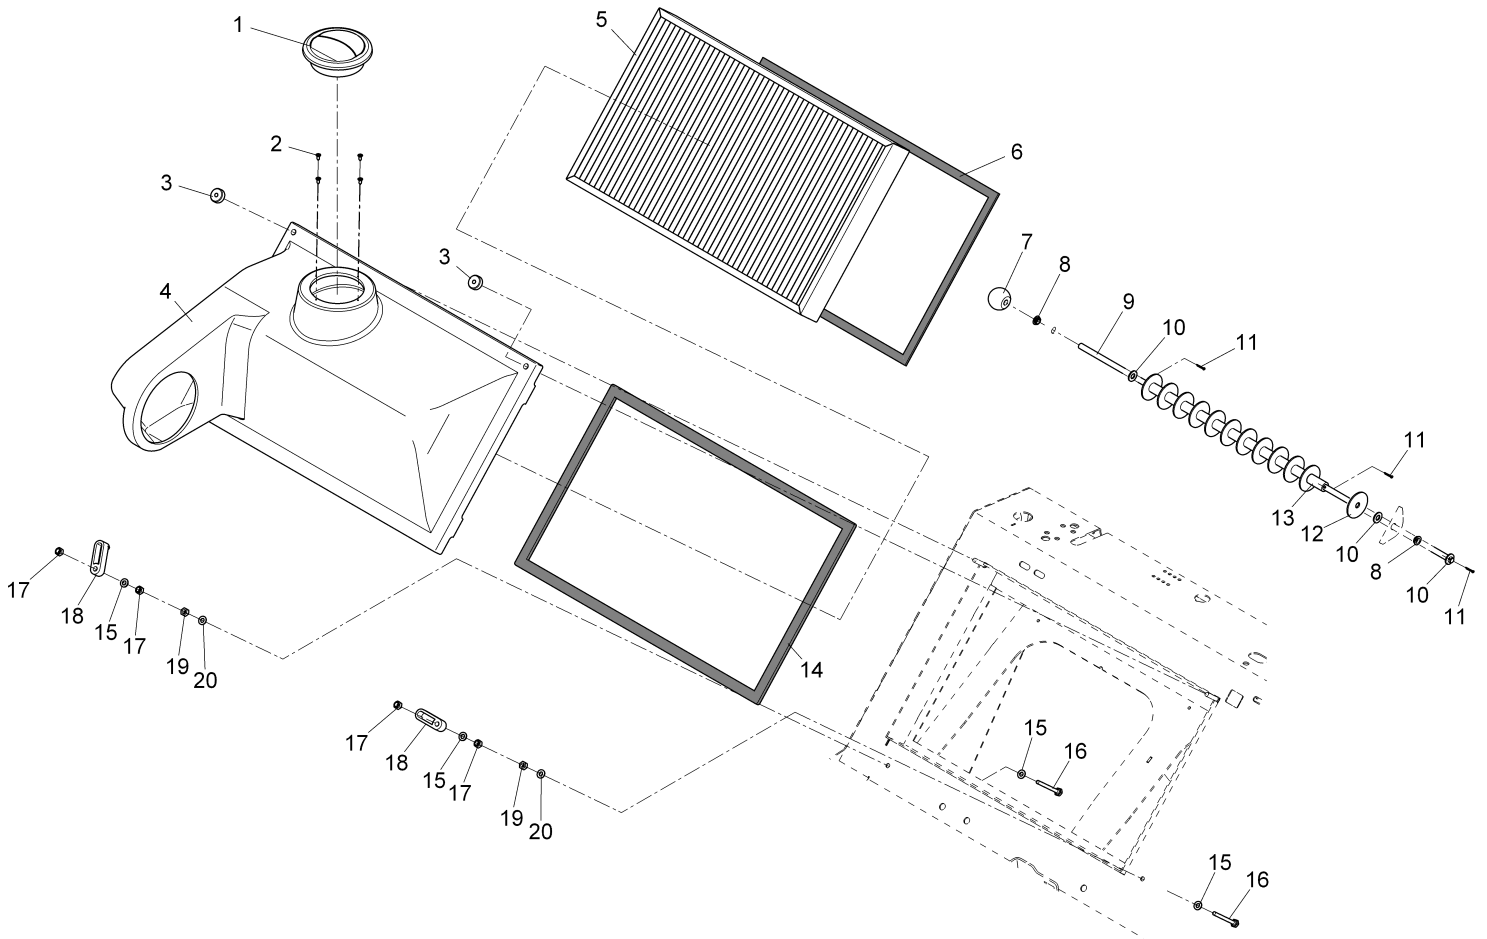

Retractable apron (97114961)
Rev.* 07/13

Item	Spare part number	Description	Qty.	Unit	Remarks
1	01136420	Sheet metal	1	PC	
2	01136170	Holding plate	1	PC	
3	01136190	Broom apron front	1	PC	
4	01271990	Sheet metal	2	PC	
5	01136180	Sheet metal	1	PC	
6	00053730	Washer	13	PC	
7	00051520	Hex. Nut	13	PC	

Filter system E
Rev.* 07/13