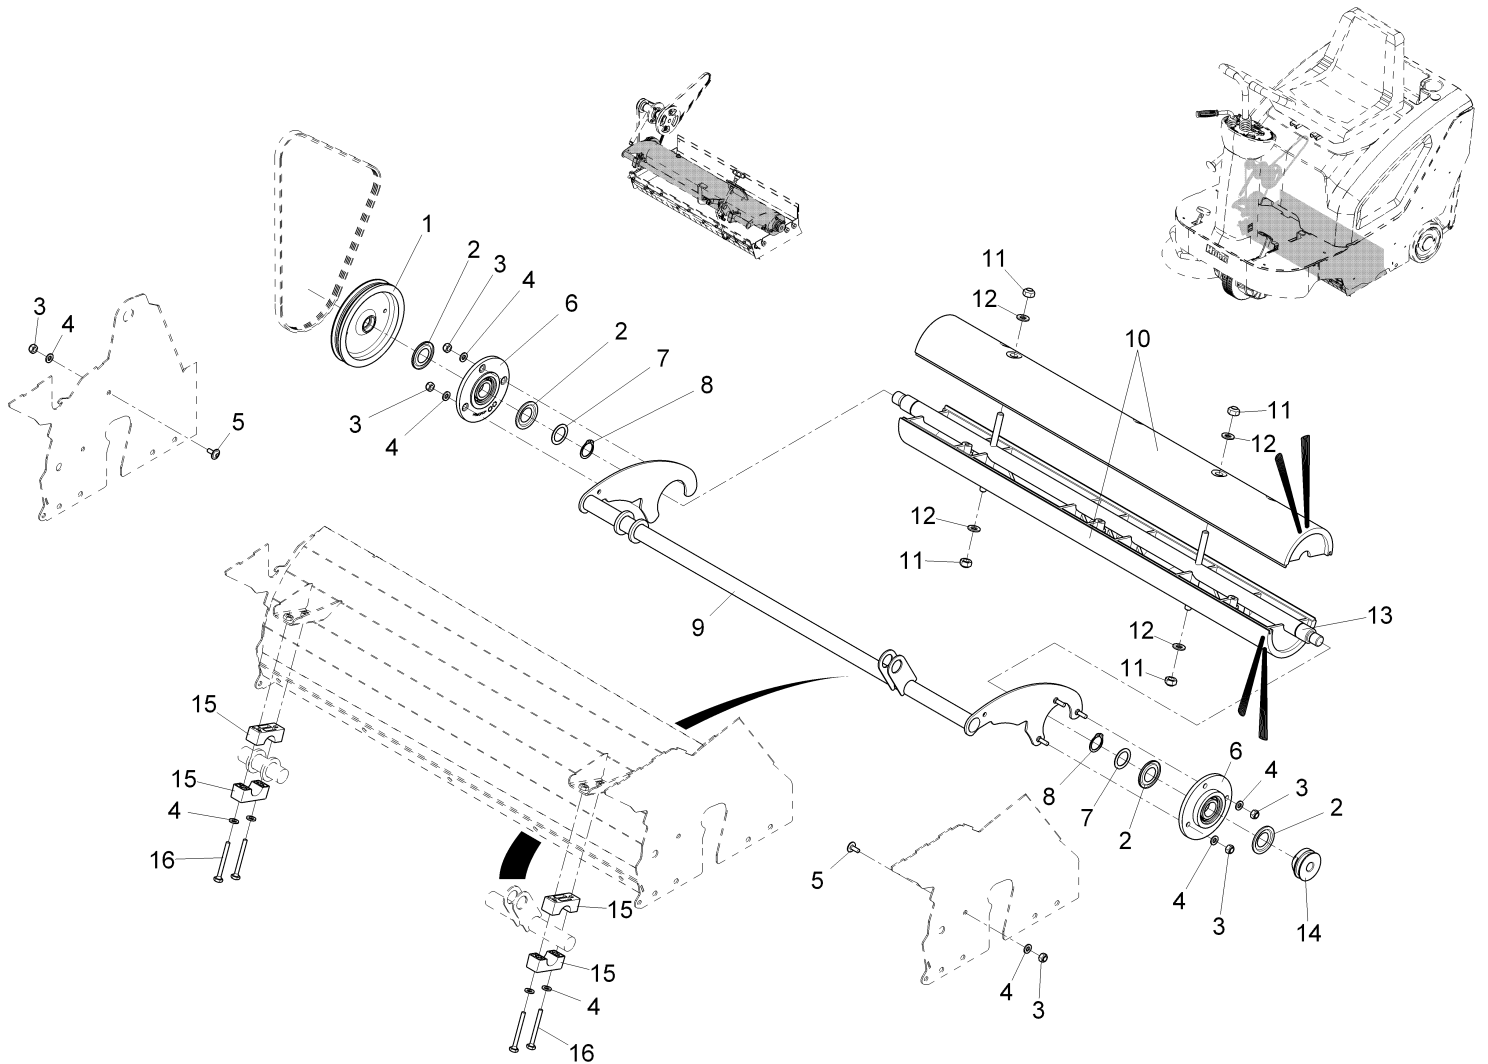

Group of main sweeper roller, part 1 (97114854-1)
Rev.* 07/13

Item	Spare part number	Description	Qty.	Unit	Remarks
1	00051500	Hex. Nut	1	PC	
2	00053760	Washer	2	PC	
3	01179770	Clamping lever	1	PC	
4	00127290	Washer	2	PC	
5	01055290	Plain bearing bush	2	PC	
6	01271480	Bearing bush	1	PC	
7	00157410	Hex.bolt	1	PC	
8	01130130	Pull spring	1	PC	
9	00051490	Hex. Nut	1	PC	
10	01152600	Pulley	1	PC	
11	00126330	Deep groove ball bearing	1	PC	
12	00156720	Washer	1	PC	
13	00053770	Washer	1	PC	
14	00053780	Washer	1	PC	
15	00734400	Countersunk screw	1	PC	
16	00136910	Cylinder head screw	1	PC	
17	00135120	Washer	7	PC	
18	01179760	Belt pulley	1	PC	
19	01176250	Ribbed band	1	PC	
20	00153700	Adjusting washer	1	PC	
21	00136510	Supporting ring	2	PC	
22	00121640	Feather key	1	PC	
23	01271460	Shaft	1	PC	
24	00053020	Hexagon screw	6	PC	
25	01173010	Flange bearing	2	PC	
26	01179730	Ribbed band	1	PC	
27	00051520	Hex. Nut	6	PC	
28	00053730	Washer	6	PC	
29	00155180	Adjusting washer	4	PC	
30	01179750	Belt pulley	1	PC	

Group of main sweeper roller, part 2
Rev.* 07/13