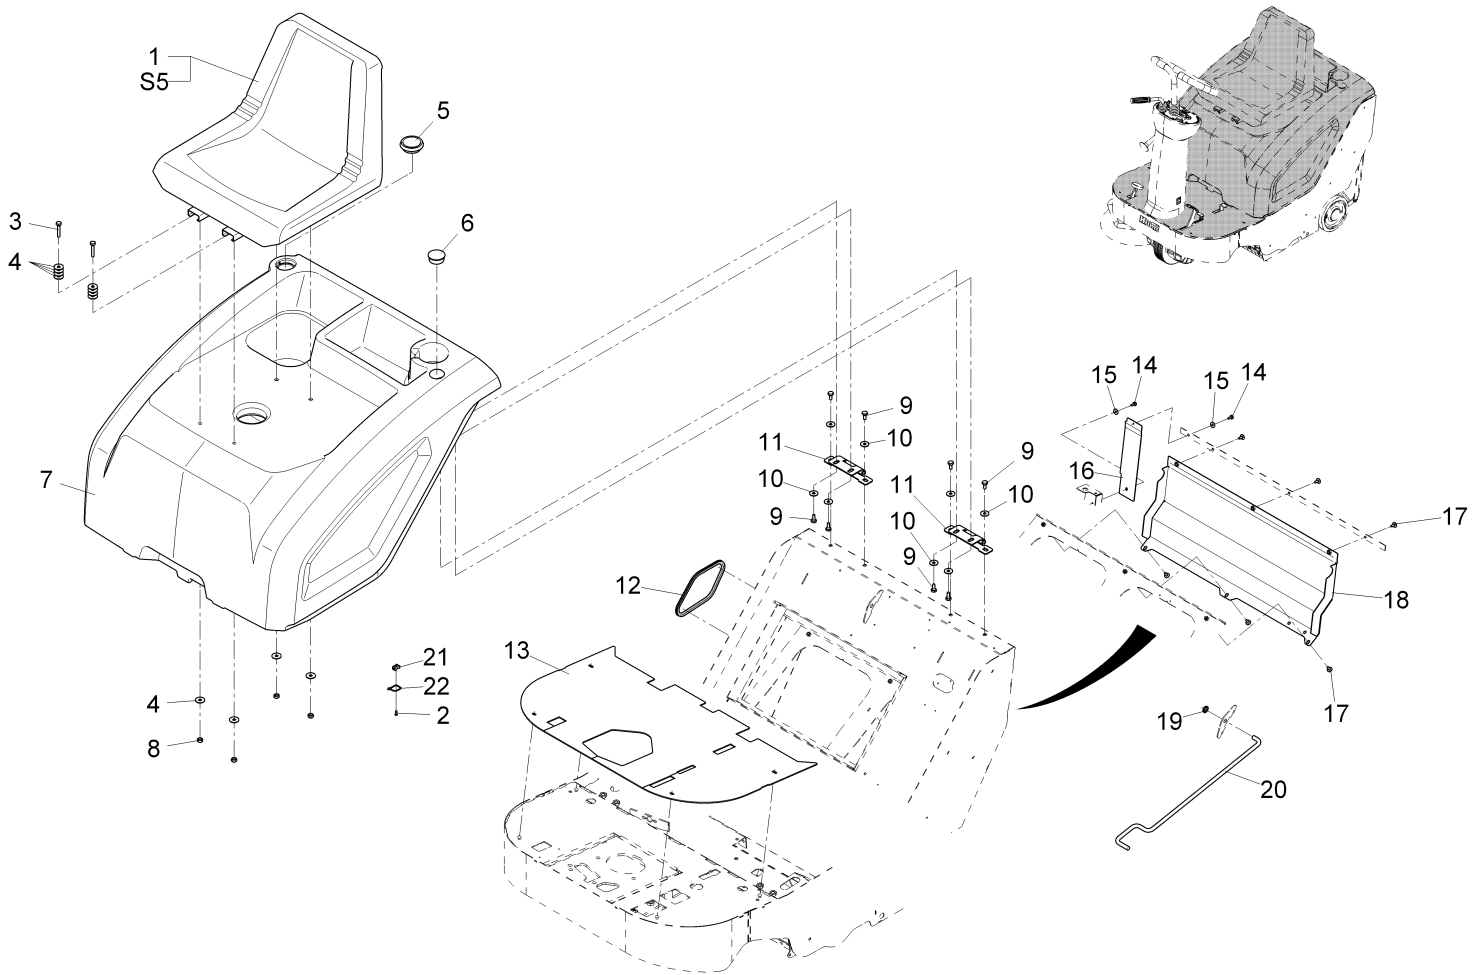

Steering (97114946)
Rev.* 07/13

Item	Spare part number	Description	Qty.	Unit	Remarks
35	00053350	Hex. Nut	2	PC	
36	00740310	Washer	2	PC	
37	01136310	Threaded pin	1	PC	
38	00051510	Hex. Nut	1	PC	
39	00053730	Washer	1	PC	
40	00970350	Pipe clamp	1	PC	
41	00053020	Hexagon screw	1	PC	
42	00695300	Washer	1	PC	

Seat group
Rev.* 07/13