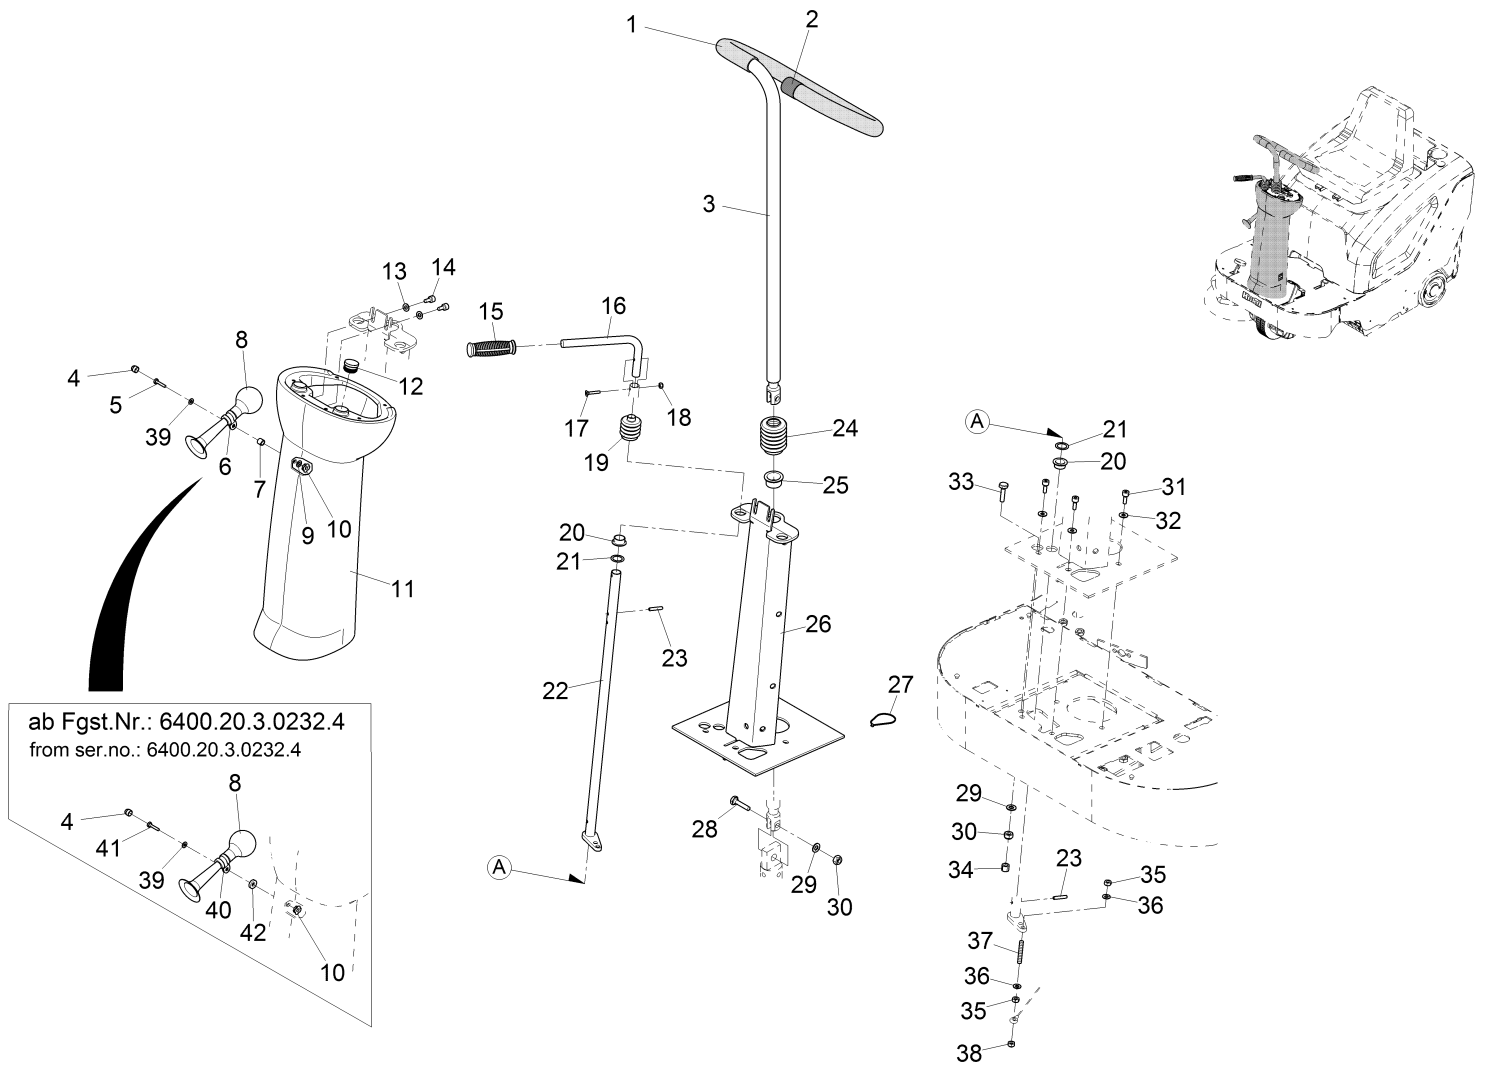

Accelerator (97120265)
Rev.* 07/13

Item	Spare part number	Description	Qty.	Unit	Remarks
1	03003250	Pin housing	1	PC	
2	01006210	Pin contact	6	PC	
3	01006190	Seal	6	PC	
4	01066740	Insulating tube	120 mm	M	
5	00121150	Cable tie	1	PC	
6	00740090	Detent edged washer	2	PC	
7	00053090	Hexagon screw	2	PC	
8	01074840	Thread base plate	1	PC	
9	01071280	Shaft	1	PC	
10	01136320	Bracket	1	PC	
11	00737690	Countersunk screw	2	PC	
12	00906020	Adjusting washer	1	PC	
13	---	Spare part on request	1		90621152 Sliding block
14	01136330	Plate	1	PC	
15	00747400	Washer	2	PC	
16	00955210	Fillister-head screw	2	PC	
17	01074850	Thread base plate	1	PC	
18	01058400	Plain bearing bush	2	PC	
19	01073140	Leg spring	1	PC	
20	01071270	Sealing cover	1	PC	
21	00053350	Hex. Nut	1	PC	
22	01071260	Cam	1	PC	
23	01073260	Dowel pin	1	PC	
R1	00975500	Turn angle transmitter	1	PC	
S6	01136260	Micro switch	1	PC	

Steering
Rev.* 07/13