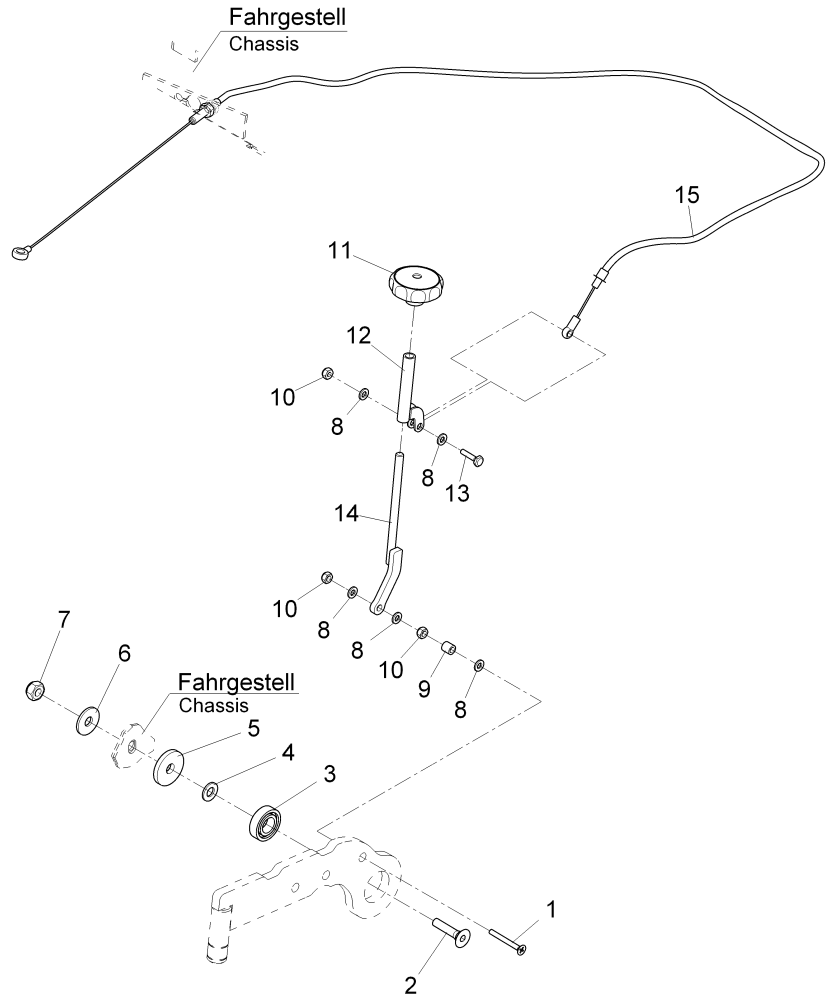

Side broom L.H., part 2
Rev.* 07/13

Side broom L.H., part 2 (97114938-2)
Rev.* 07/13

Item	Spare part number	Description	Qty.	Unit	Remarks
1	00109500	Countersunk screw	1	PC	
2	01160640	Countersunk screw	1	PC	
3	00106300	Deep groove ball bearing	1	PC	
4	00053760	Washer	1	PC	
5	00047080	Washer	1	PC	
6	00046520	Washer	1	PC	
7	00051500	Hex. Nut	1	PC	
8	00053730	Washer	17	PC	
9	01271310	Bushing	1	PC	
10	00051520	Hex. Nut	6	PC	
11	00522330	Hand wheel	1	PC	
12	01271280	Adjusting pipe	1	PC	
13	00154070	Hex.bolt	1	PC	
14	---	Spare part on request	1		96130687 Adjusting rod L.H.
15	01136290	Bowden cable	1	PC	
16	01175800	Grooved ball bearing	2	PC	
17	01179700	Deflection roller	2	PC	
18	01093180	Countersunk screw	1	PC	
19	00136910	Cylinder head screw	1	PC	
20	00508990	Countersunk screw	1	PC