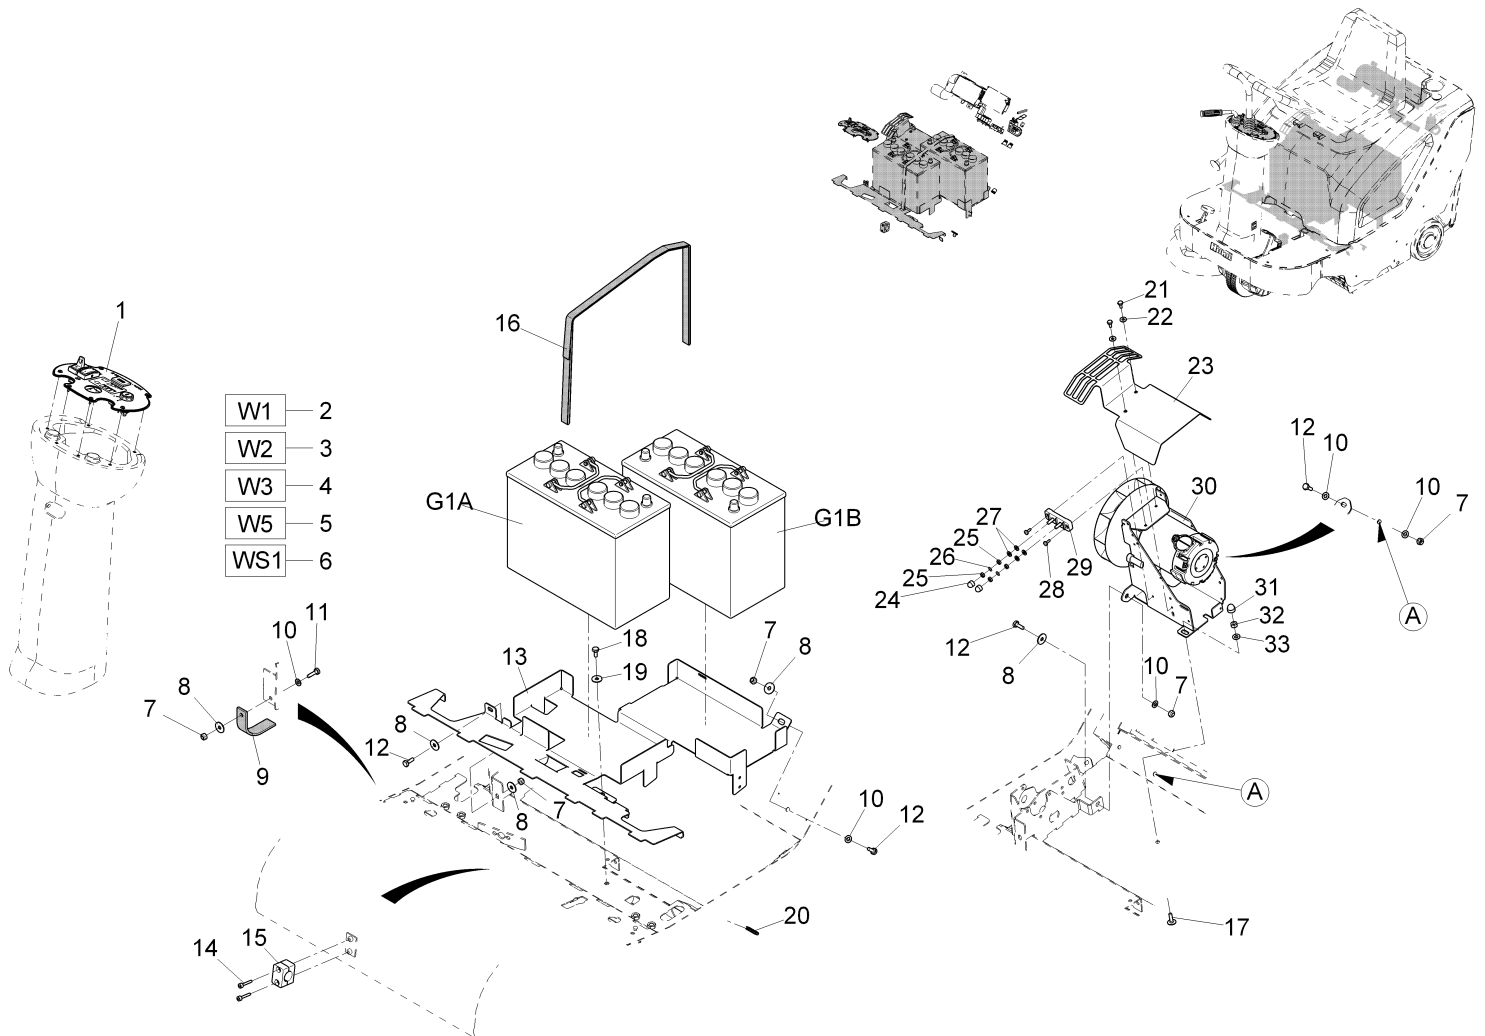

Electric equipment, part 1
Rev.* 07/13

Electric equipment, part 1 (97123913-1)
Rev.* 07/13

Item	Spare part number	Description	Qty.	Unit	Remarks
1	97123939	Control panel	Page	44	
2	03011110	Wiring harness W1	1	PC	Electro box
3	03011120	Wiring harness W2	1	PC	Steering column
4	03011130	Wiring harness W3	1	PC	Drive motor
5	03011140	Wiring harness W5	1	PC	Hood
6	03011150	Cable loom	1	PC	(battery clamp)
7	00051510	Hex. Nut	5	PC	
8	00042900	Washer	5	PC	
9	01271050	Ground strap	1	PC	
10	00053750	Washer	5	PC	
11	00053100	Hexagon screw	1	PC	
12	00053090	Hexagon screw	4	PC	
13	03011160	Cover plate	1	PC	
14	00137020	Cylinder head screw	2	PC	
15	01136450	Pair of clamping	1	PC	
16	01271730	Tension band	1	PC	
17	01000670	Lens flange screw	1	PC	
18	00053080	Hexagon screw	1	PC	
19	00740080	Washer	1	PC	
20	00721090	Edge protection	40 mm	M	
21	01171270	Screw	2	PC	
22	00730940	Detent edged washer	2	PC	
23	01136090	Covering	1	PC	
24	00525910	Lens cap	2	PC	
25	00135790	Hex. Nut	4	PC	Tightening torque: 2,5 - 3 Nm
26	00054180	Lock washer	2	PC	
27	00053730	Washer	4	PC	
28	00959220	Screw	2	PC	
29	00152830	Clamp strip	1	PC	
30	97114896 6400.40	Central motor	Page	46	
31	00874930	Lens cap	1	PC	
32	00053350	Hex. Nut	1	PC	
33	00740310	Washer	1	PC	