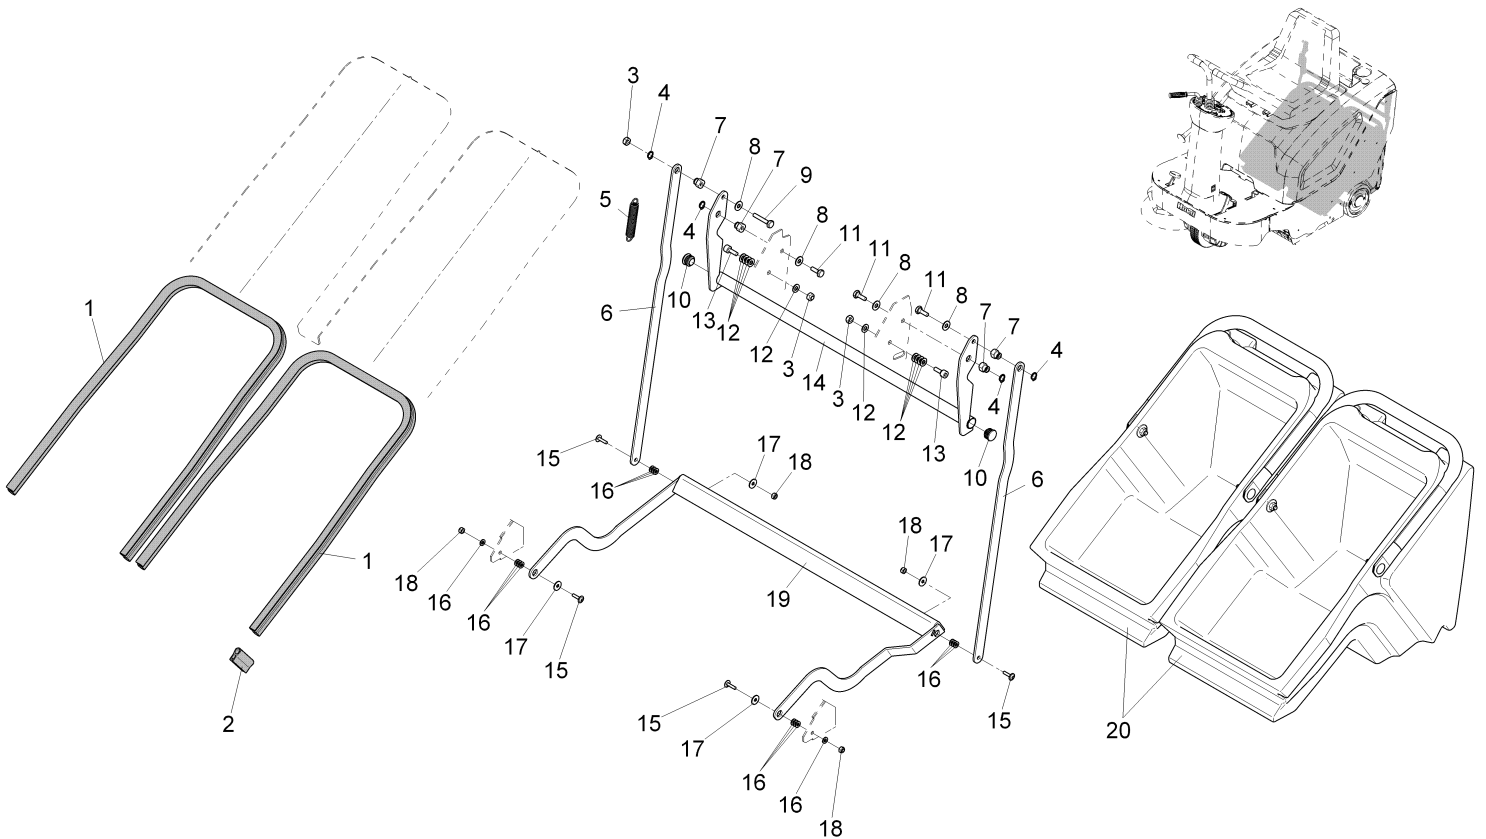

Filter system E (97104806)
Rev.* 07/13

Item	Spare part number	Description	Qty.	Unit	Remarks
1	00391480	Air nozzle	1	PC	
2	01073600	Tapping screw	4	PC	
3	00903210	Knurled nut	2	PC	
4	01270940	Filter cover	1	PC	
5	00911850	Plate filter	1	PC	
6	00881980	Sealing tape	1580 mm	M	
7	00122230	Ball button	1	PC	
8	01271610	Slide bearing bush	2	PC	
9	01271690	Rod	1	PC	
10	00053750	Washer	3	PC	
11	00054860	Cotter pin	3	PC	
12	01271680	Washer	13	PC	
13	01271700	Bushing	12	PC	
14	01130200	Sealing band	1580 mm	M	
15	00053730	Washer	4	PC	
16	---	Spare part on request	2		11039807 Hex.bolt
17	00051520	Hex. Nut	4	PC	
18	00968190	Toggle	2	PC	
19	00053330	Hex. Nut	2	PC	
20	00740280	Washer	2	PC