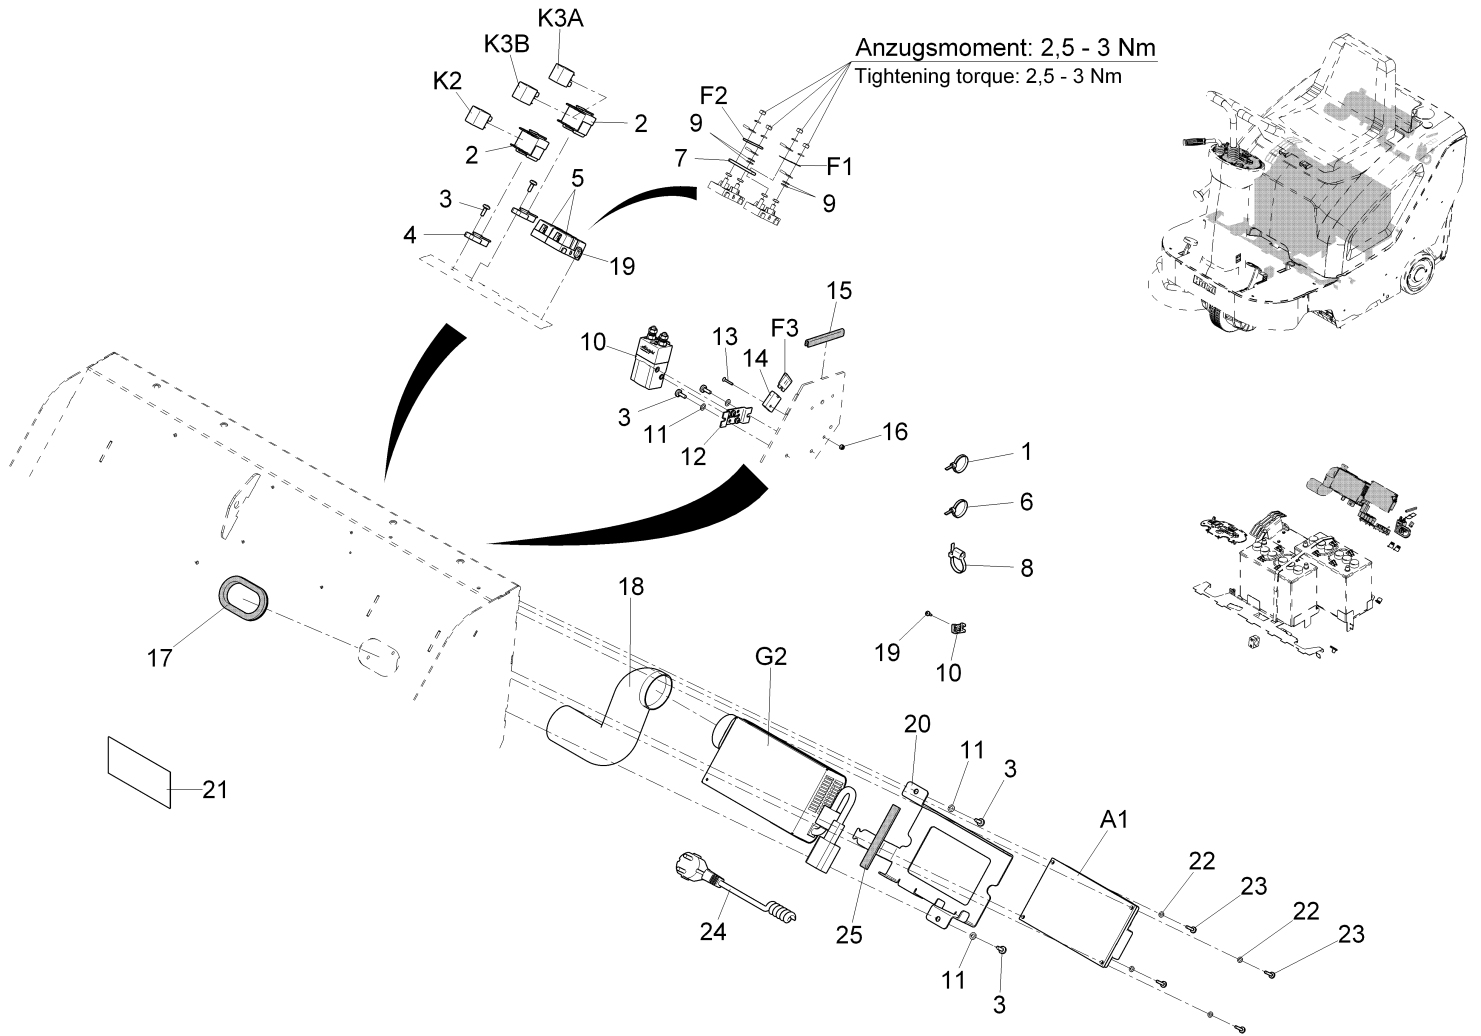

Electric equipment, part 2 (97123913-2)
Rev.* 07/13

Item	Spare part number	Description	Qty.	Unit	Remarks
1	00121150	Cable tie	36	PC	
2	01271830	Relay base	2	PC	
3	00959220	Screw	6	PC	
4	01271780	Retainer	2	PC	
5	01167340	Fuse holder	2	PC	
6	00967760	Cable tie	3	PC	
7	01136460	Current bar	1	PC	
8	01166270	Cable tie	6	PC	
9	00053720	Washer	4	PC	
10	00780710	Socket	11	PC	
11	00857150	Lock washer	4	PC	
12	03003420	Mounting kit for solenoid	1	PC	
13	00043270	Countersunk screw	1	PC	
14	00509560	Fuse holder	1	PC	
15	00721090	Edge protection	70 mm	M	
16	00022200	Hex. Nut	1	PC	
17	01136470	Bushing	1	PC	
18	01078320	Hose	1	PC	
19	01110570	Screw	12	PC	
20	01136480	Blankholder	1	PC	
21	03003000	Transparency	2	PC	
22	00900540	Lock washer	4	PC	
23	01272680	Screw	4	PC	Tightening torque: 5 Nm
24	---	Spare part on request	1		Power cable
25	00881980	Sealing tape	190 mm	M	
A1	01136060	Driving control 90A	1	PC	
F1	01176290	Fuse link	1	PC	Drive motor
F2	00903550	Fuse	1	PC	Main motor
F3	00733630	Fuse	1	PC	Key switch
G2	01179980	On-board charger 12,6A	1	PC	
K1	01131420	Solenoid switch	1	PC	Main motor
K2	01271000	Relay	1	PC	Work made
K3A	01271000	Relay	1	PC	Drive enable