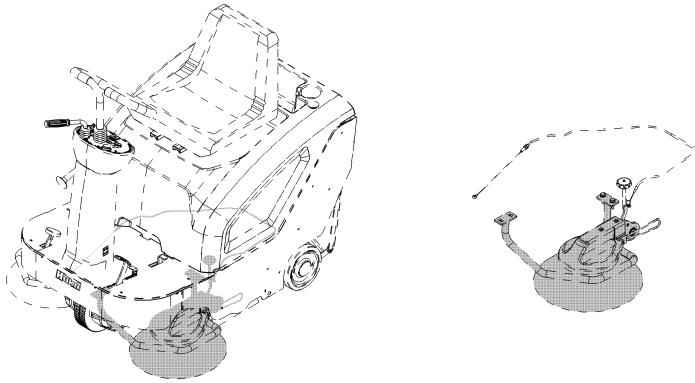

Side broom L.H., part 1
Rev.* 07/13

Side broom L.H., part 1 (97114938-1)
Rev.* 07/13

Item	Spare part number	Description	Qty.	Unit	Remarks
1	00123690	Hex.bolt	2	PC	
2	00870090	Detent edged washer	2	PC	
3	---	Spare part on request	1		96130745 Bracket L.H.
4	00054690	Hexagon screw	1	PC	
5	00053100	Hexagon screw	1	PC	
6	00053750	Washer	4	PC	
7	01179670	Side broom arm	1	PC	
8	00053290	Hexagon screw	3	PC	
9	00135120	Washer	5	PC	
10	00054310	Retaining ring	2	PC	
11	01173010	Flange bearing	1	PC	
12	00537310	Ring	1	PC	
13	00153700	Adjusting washer	1	PC	
14	01179690	Round belt	1	PC	
15	01270920	Side broom PES	1	PC	
16	00053730	Washer	3	PC	
17	00051520	Hex. Nut	3	PC	
18	00053010	Hex.bolt	2	PC	
19	---	Spare part on request	1		90589540 Side broom cover L.H.
20	01271300	Nut	2	PC	
21	---	Spare part on request	1		90589532 Roll holder L.H.
22	00051510	Hex. Nut	2	PC	
23	00705310	Tension spring	1	PC	
24	00740090	Detent edged washer	1	PC	
25	00053350	Hex. Nut	1	PC	
26	01270970	Side broom PA	1	PC