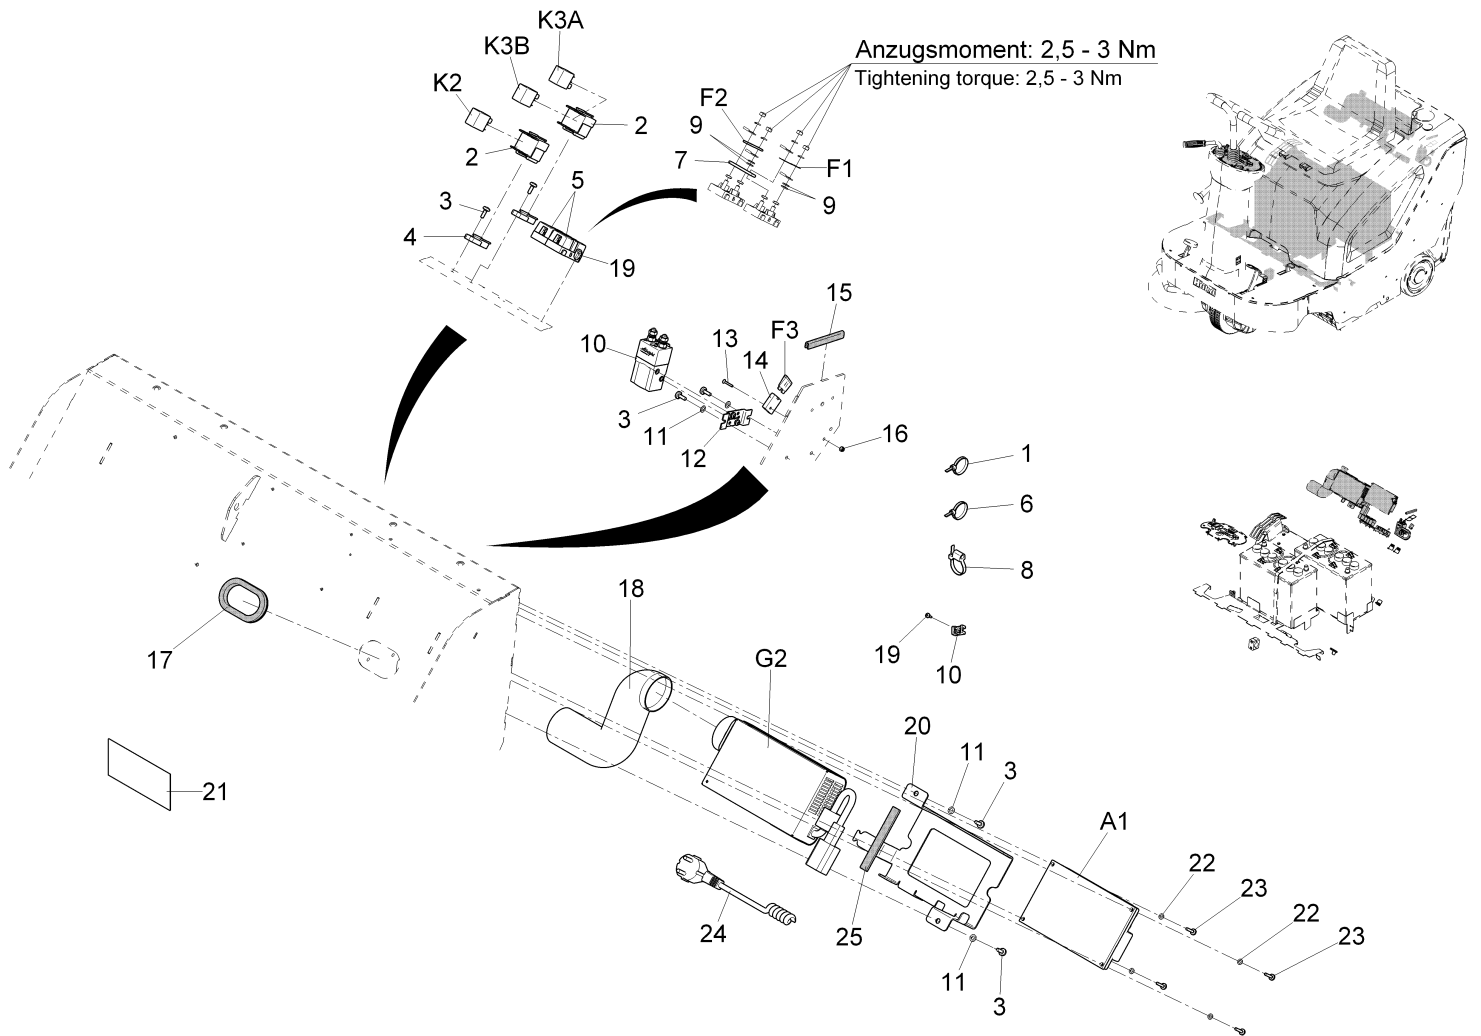

Electric equipment, part 2 (97123913-2)
Rev.* 07/13

Item	Spare part number	Description	Qty.	Unit	Remarks
1	00121150	Cable tie	36	PC	
2	01271830	Relay base	2	PC	
3	00959220	Screw	6	PC	
4	01271780	Retainer	2	PC	
5	01167340	Fuse holder	2	PC	
6	00967760	Cable tie	3	PC	
7	01136460	Current bar	1	PC	
8	01166270	Cable tie	6	PC	
9	00053720	Washer	4	PC	
10	00780710	Socket	11	PC	
11	00857150	Lock washer	4	PC	
12	03003420	Mounting kit for solenoid	1	PC	
13	00043270	Countersunk screw	1	PC	
14	00509560	Fuse holder	1	PC	
15	00721090	Edge protection	70 mm	M	
16	00022200	Hex. Nut	1	PC	
17	01136470	Bushing	1	PC	
18	01078320	Hose	1	PC	
19	01110570	Screw	12	PC	
20	01136480	Blankholder	1	PC	
21	03003000	Transparency	2	PC	
22	00900540	Lock washer	4	PC	
23	01272680	Screw	4	PC	Tightening torque: 5 Nm
24	---	Spare part on request	1		Power cable
25	00881980	Sealing tape	190 mm	M	
A1	01136060	Driving control 90A	1	PC	
F1	01176290	Fuse link	1	PC	Drive motor
F2	00903550	Fuse	1	PC	Main motor
F3	00733630	Fuse	1	PC	Key switch
G2	01179980	On-board charger 12,6A	1	PC	
K1	01131420	Solenoid switch	1	PC	Main motor
K2	01271000	Relay	1	PC	Work made
K3A	01271000	Relay	1	PC	Drive enable