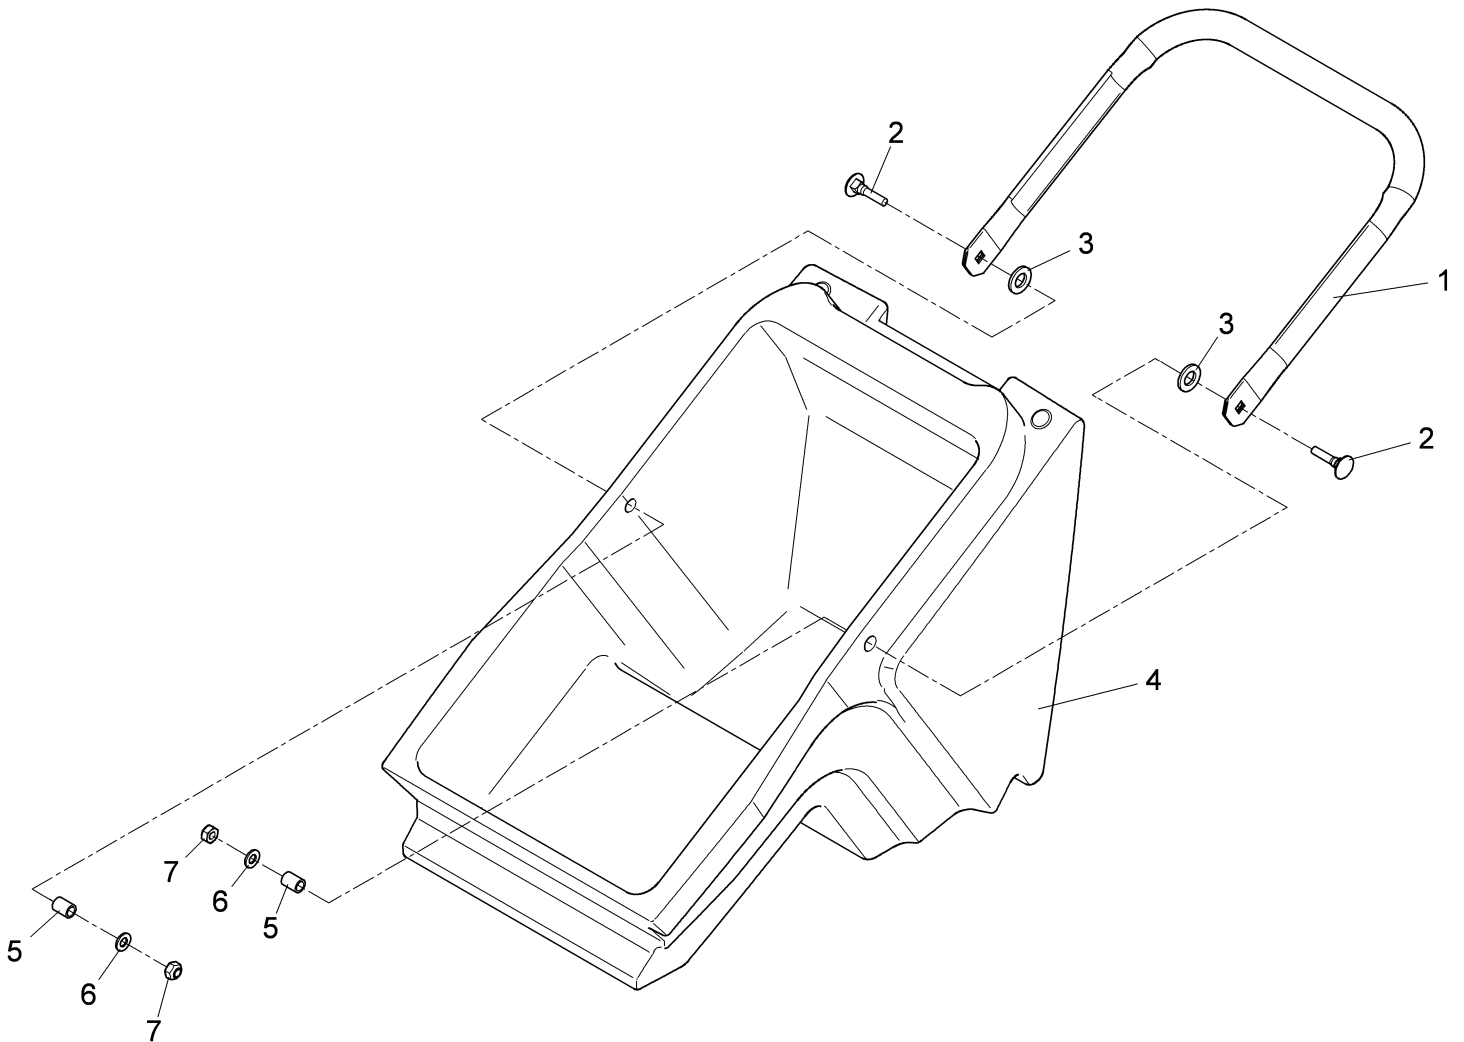

Dirt hopper (97114862)
Rev.* 07/13

Item	Spare part number	Description	Qty.	Unit	Remarks
1	00750430	Edge protection	2630 mm	M	
2	01052820	Edge protection	60 mm	M	
3	00051510	Hex. Nut	3	PC	
4	00072440	Circlip	4	PC	
5	01130130	Pull spring	1	PC	
6	01136430	Truss	2	PC	
7	01136070	Pivot	4	PC	
8	00740090	Detent edged washer	4	PC	
9	00133700	Hexagon screw	1	PC	
10	01136440	Sealing plug	2	PC	
11	00053090	Hexagon screw	3	PC	
12	00053750	Washer	10	PC	
13	00045540	Cylinder head screw	2	PC	
14	01136230	Handle	1	PC	
15	01092780	Lens flange screw	4	PC	
16	00053730	Washer	14	PC	
17	00135120	Washer	4	PC	
18	00051520	Hex. Nut	4	PC	
19	01179530	Lever	1	PC	
20	97104715	Hopper cpl.	Page	34