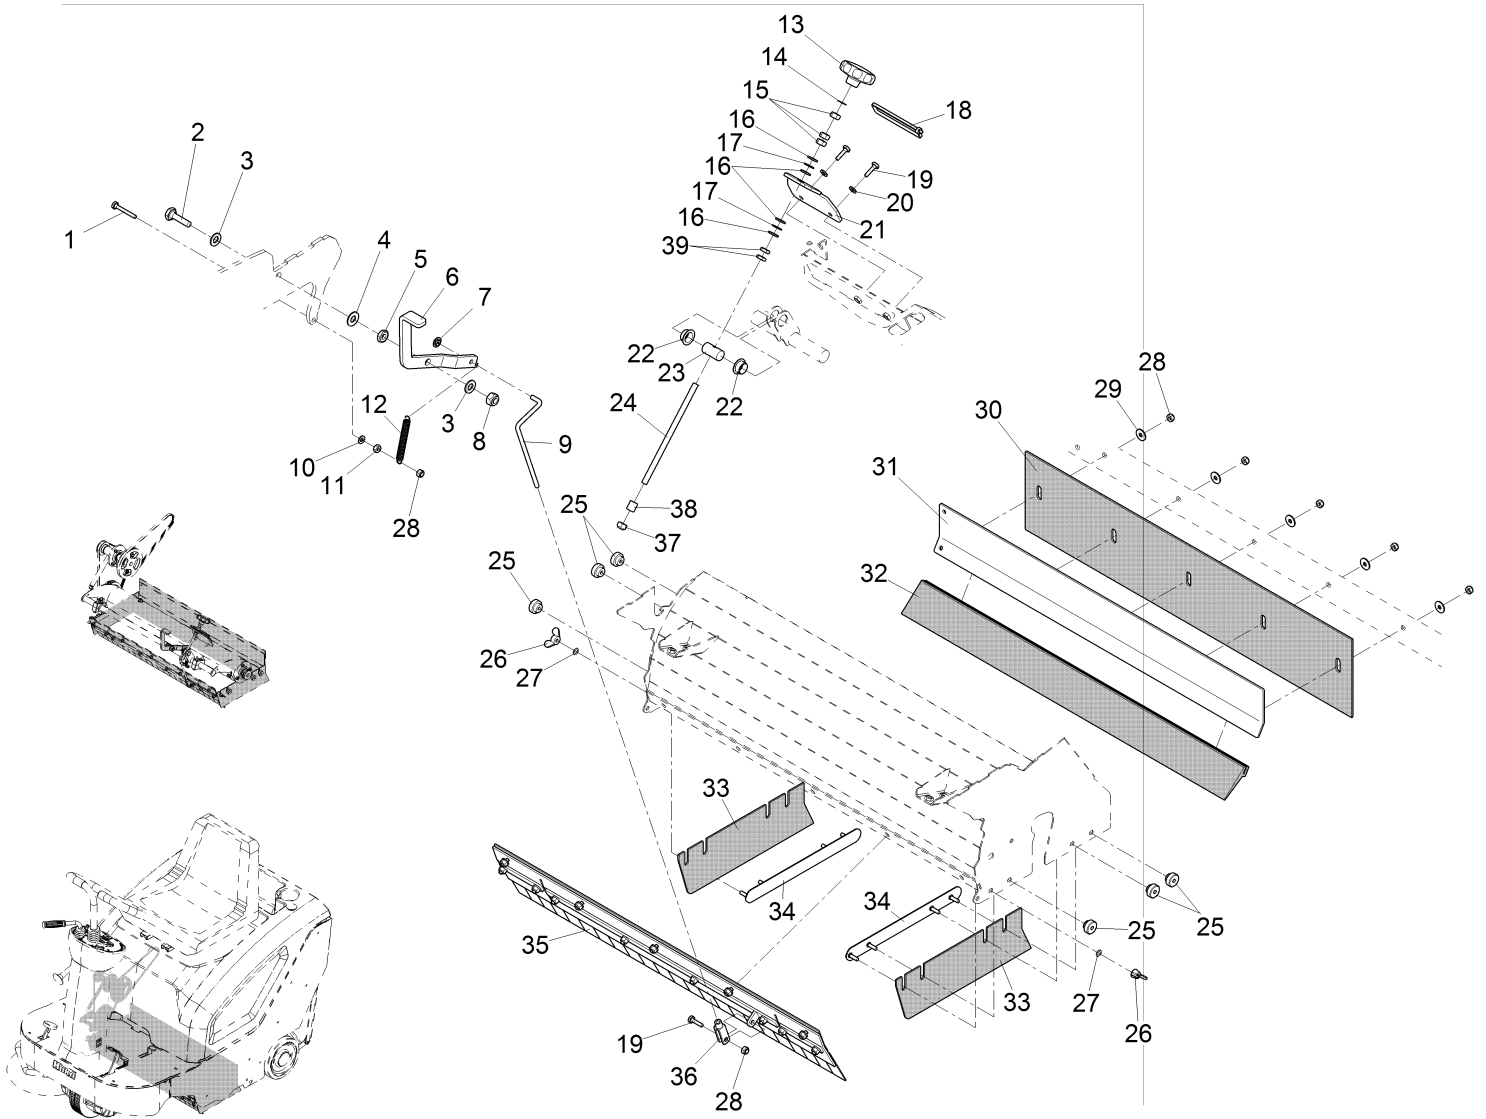

Group of main sweeper roller, part 2 (97114854-2)
Rev.* 07/13

Item	Spare part number	Description	Qty.	Unit	Remarks
1	01271040	Belt pulley	1	PC	
2	00537310	Ring	4	PC	
3	00051520	Hex. Nut	8	PC	
4	00053730	Washer	12	PC	
5	01000850	Flange screw	3	PC	
6	01173010	Flange bearing	2	PC	
7	00153700	Adjusting washer	2	PC	
8	00054310	Retaining ring	2	PC	
9	01136160	Broom rocker	1	PC	
10	01136350	Sweeper roller	1	PC	includes both half-shells
11	00051510	Hex. Nut	4	PC	
12	00053750	Washer	4	PC	
13	01136220	Broom shaft	1	PC	
14	01136050	Belt pulley	1	PC	
15	01271360	Bearing seat	4	PC	
16	00053060	Hex.bolt	4	PC	

Group of main sweeper roller, part 3
Rev.* 07/13