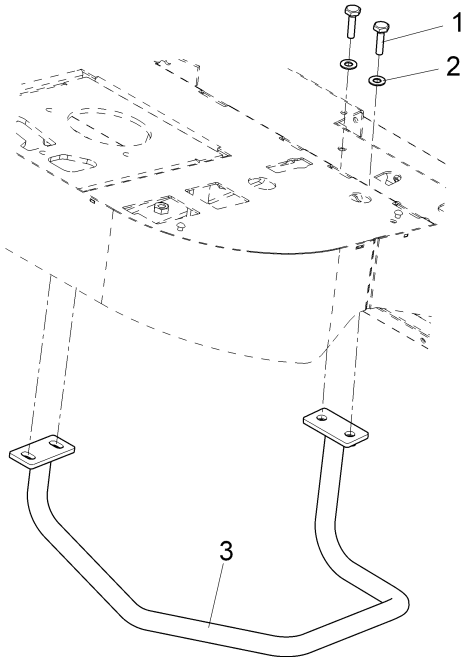

Electric equipment, part 2 (97123913-2)
Rev.* 07/13

Item	Spare part number	Description	Qty.	Unit	Remarks
K3B	01271000	Relay	1	PC	Main motor

Labels (97123897)
Rev.* 07/13

Item	Spare part number	Description	Qty.	Unit	Remarks
1	01131590	Decal ROTATING PARTS	1	PC	
2	01270900	Decal SHAKING	1	PC	
3	01131570	Lable high-pressure cleaner	1	PC	
4	01270860	Decal BYPASS-FLAP	1	PC	
5	01078280	Bag	1	PC	
6	00555520	Washer	4	PC	
7	00959220	Screw	2	PC	
8	01270840	Decal MAINTENANCE FREE BATTERY	1	PC	
9	00871160	Decal 24V	1	PC	
10	01136250	Decal Cyl. broom	1	PC	
11	01130650	Decal SIDE BROOM ADJUSTMENT	2	PC	
12	03009030	Decal MINUTEMAN	2	PC	
13	---	Spare part on request	1		17259011 Decal Lwa 82 dB (A) max 16%
14	03008630	Type plate MINUTEMAN	1	PC	
15	00504370	Blind rivet	2	PC	
16	01131540	Lable brush apron	1	PC	
17	01131550	Lable brake	1	PC	
18	01071710	Decal "Instruction manual"	1	PC	
19	01131560	Decal PARKING BRAKE	1	PC	

Side broom L.H., part 1
Rev.* 07/13

Side broom L.H., part 1 (97114938-1)
Rev.* 07/13

Item	Spare part number	Description	Qty.	Unit	Remarks
1	00123690	Hex.bolt	2	PC	
2	00870090	Detent edged washer	2	PC	
3	---	Spare part on request	1		96130745 Bracket L.H.
4	00054690	Hexagon screw	1	PC	
5	00053100	Hexagon screw	1	PC	
6	00053750	Washer	4	PC	
7	01179670	Side broom arm	1	PC	
8	00053290	Hexagon screw	3	PC	
9	00135120	Washer	5	PC	
10	00054310	Retaining ring	2	PC	
11	01173010	Flange bearing	1	PC	
12	00537310	Ring	1	PC	
13	00153700	Adjusting washer	1	PC	
14	01179690	Round belt	1	PC	
15	01270920	Side broom PES	1	PC	
16	00053730	Washer	3	PC	
17	00051520	Hex. Nut	3	PC	
18	00053010	Hex.bolt	2	PC	
19	---	Spare part on request	1		90589540 Side broom cover L.H.
20	01271300	Nut	2	PC	
21	---	Spare part on request	1		90589532 Roll holder L.H.
22	00051510	Hex. Nut	2	PC	
23	00705310	Tension spring	1	PC	
24	00740090	Detent edged washer	1	PC	
25	00053350	Hex. Nut	1	PC	
26	01270970	Side broom PA	1	PC	