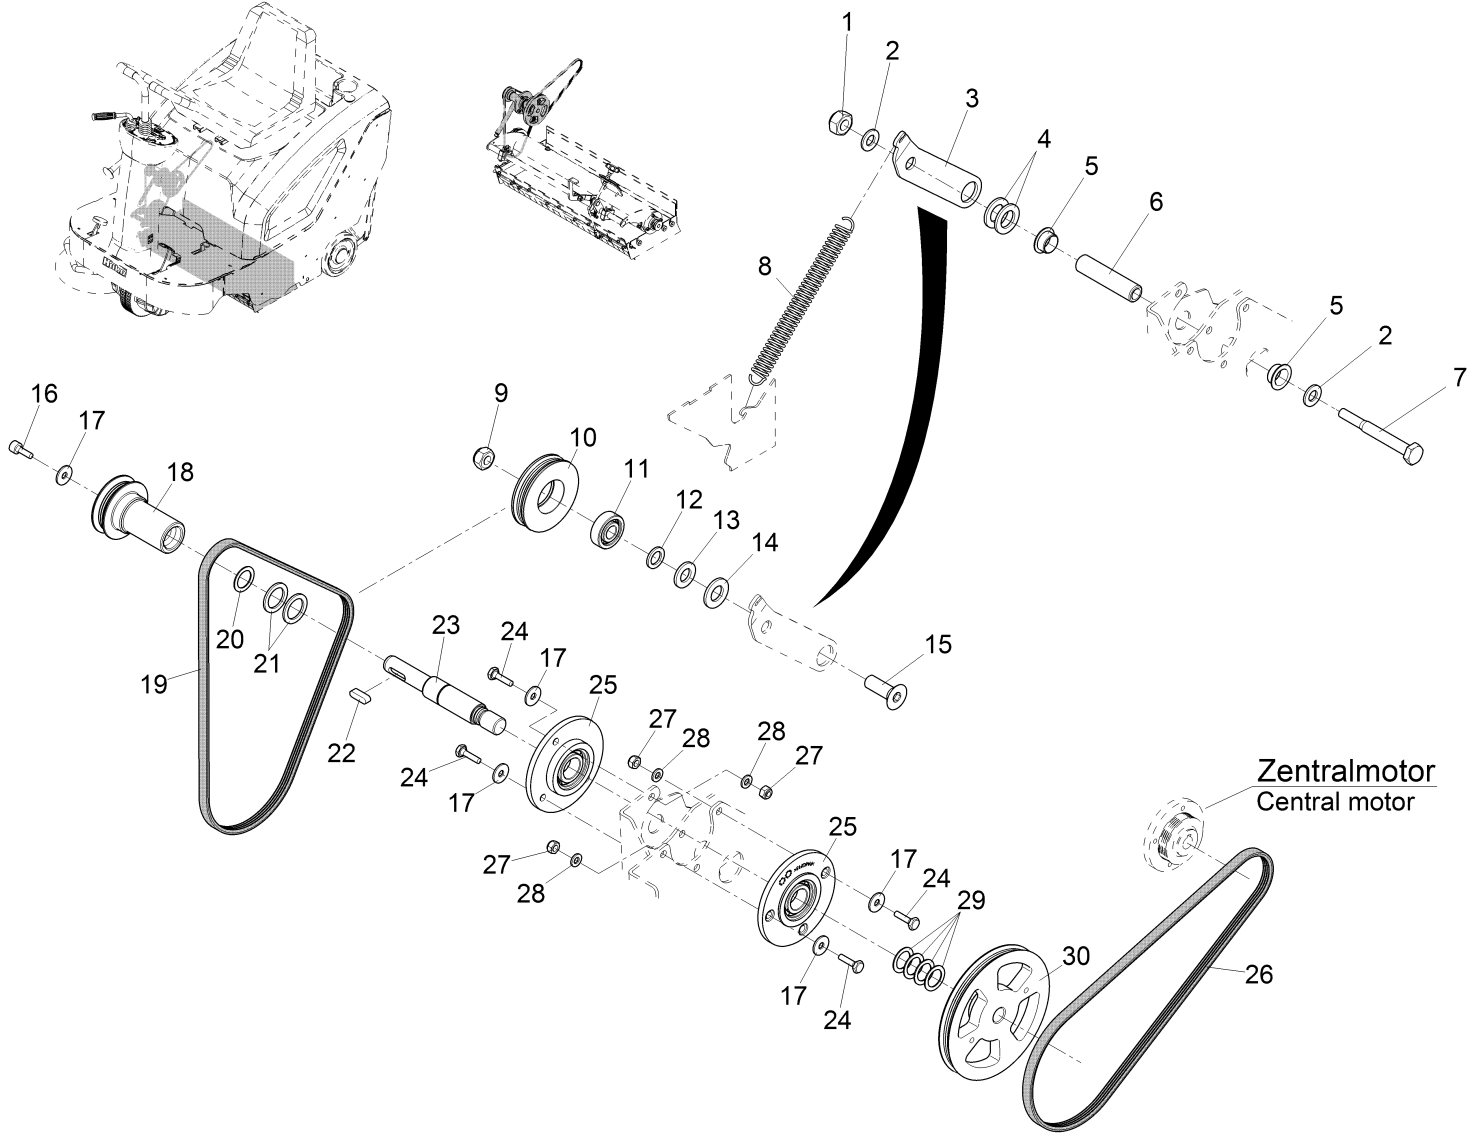

Seat group (97123905)
Rev.* 07/13

Item	Spare part number	Description	Qty.	Unit	Remarks
1	01130240	Seat	1	PC	
2	01177340	Screw	7	PC	
3	00133700	Hexagon screw	4	PC	
4	00042900	Washer	20	PC	
5	01140650	Cap	1	PC	
6	00558380	Drain plug	1	PC	
7	---	Spare part on request	1		96140686 Seat console
8	00051510	Hex. Nut	4	PC	
9	00053080	Hexagon screw	8	PC	
10	00740080	Washer	8	PC	
11	01171900	Hinge	2	PC	
12	00721090	Edge protection	440 mm	M	
13	01136040	Mat	1	PC	
14	00959220	Screw	2	PC	
15	00555520	Washer	2	PC	
16	01136390	Cover plate	1	PC	
17	01000850	Lens flange screw	6	PC	
18	01136400	Covering	1	PC	
19	00852380	Thrust washer	1	PC	
20	01136080	Bracket	1	PC	
21	00780710	Socket	7	PC	
22	00121150	Cable tie	7	PC	
S5	01134330	seat contact switch	1	PC	

Group of main sweeper roller, part 1
Rev.* 07/13