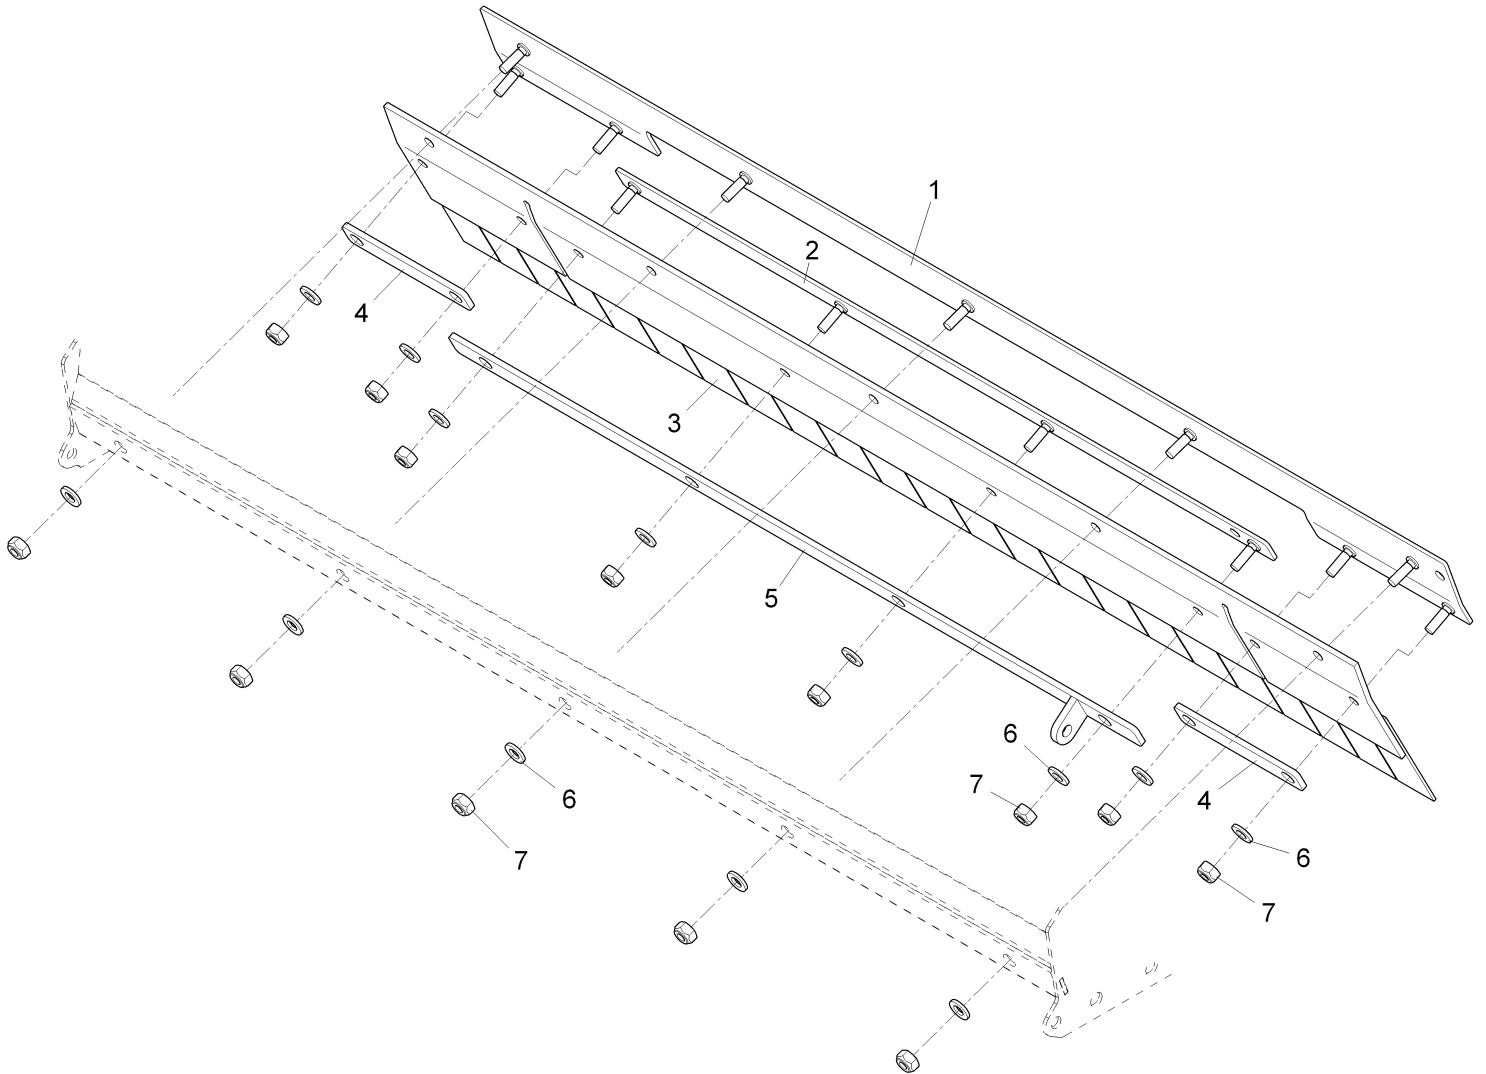

Group of main sweeper roller, part 3 (97114854-3)
Rev.* 07/13

Item	Spare part number	Description	Qty.	Unit	Remarks
35	97114961	Retractable apron	Page	28	
36	00851570	Fork yoke	1	PC	
37	00051510	Hex. Nut	1	PC	
38	01111390	Sleeve	1	PC	
39	00046500	Hex. Nut	2	PC	

Retractable apron
Rev.* 07/13