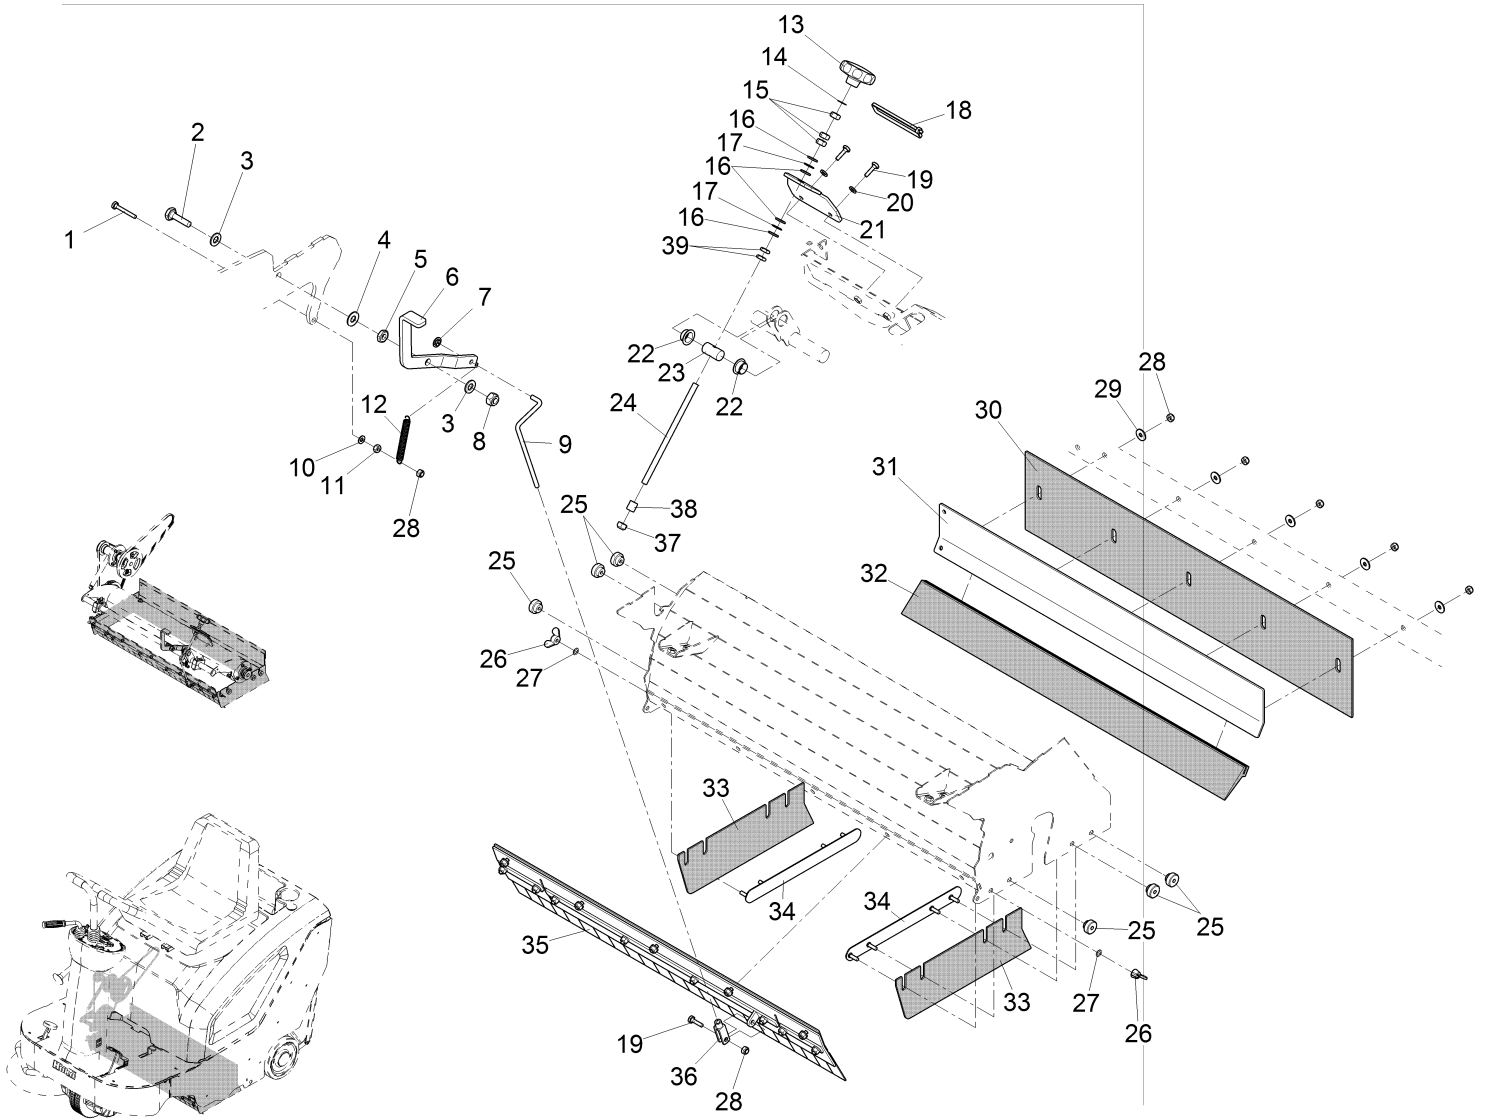

Group of main sweeper roller, part 3 (97114854-3)
Rev.* 07/13

Item	Spare part number	Description	Qty.	Unit	Remarks
1	00053050	Hex.bolt	1	PC	
2	00123690	Hex.bolt	1	PC	
3	00053760	Washer	2	PC	
4	00740290	Detent edged washer	1	PC	
5	00074710	Hex. Nut	1	PC	
6	01136020	Pedal	1	PC	
7	00023290	Thrust washer	1	PC	
8	00051500	Hex. Nut	1	PC	
9	01136010	Bracket	1	PC	
10	00740280	Washer	1	PC	
11	00053330	Hex. Nut	1	PC	
12	00536950	Tension spring	1	PC	
13	00480430	Hand wheel	1	PC	
14	00959240	Lock washer	1	PC	
15	00053350	Hex. Nut	2	PC	
16	00053750	Washer	4	PC	
17	00053850	Spring washer	2	PC	
18	00967760	Cable tie	1	PC	
19	00053020	Hexagon screw	3	PC	
20	00053730	Washer	2	PC	
21	01136030	Mounting link	1	PC	
22	01055290	Plain bearing bush	2	PC	
23	01136100	Bolt	1	PC	
24	00740210	Threaded rod	1	PC	
25	00903210	Knurled nut	6	PC	
26	00054020	Wing nut	2	PC	
27	01072030	Toothed washer	2	PC	
28	00051520	Hex. Nut	7	PC	
29	00135120	Washer	5	PC	
30	01179620	Broom apron rear	1	PC	
31	01271970	Angle plate	1	PC	
32	00461460	Edge protection	0,670	M	
33	01179610	Sealing strip	2	PC	
34	01136410	Sheet metal	2	PC	

Group of main sweeper roller, part 3
Rev.* 07/13