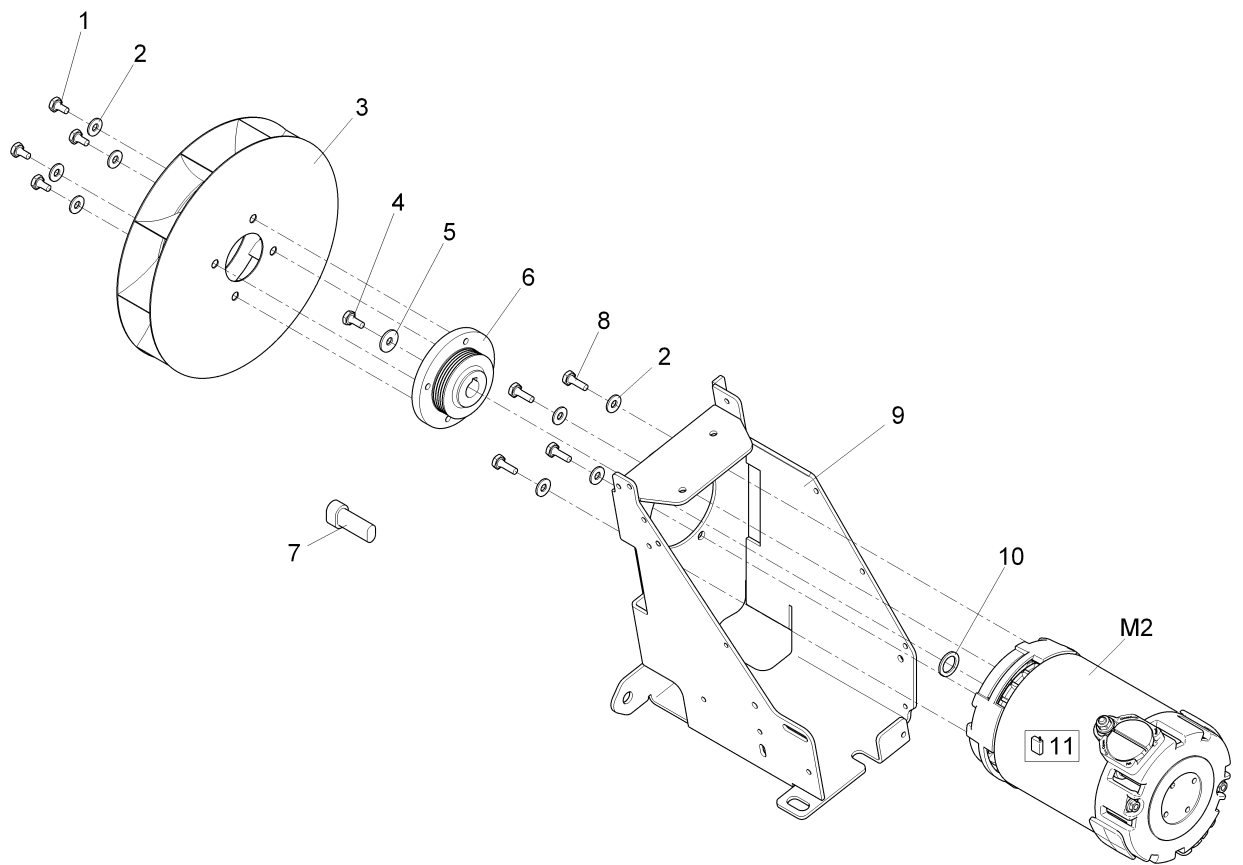

Central motor
Rev.* 07/13

Central motor (97114896 6400.40)
Rev.* 07/13

Item	Spare part number	Description	Qty.	Unit	Remarks
1	00025260	Hexagon screw	4	PC	
2	00730940	Detent edged washer	8	PC	
3	00661680	Fan wheel	1	PC	
4	00104500	Hexagon screw	1	PC	
5	00135120	Washer	1	PC	
6	01270950	Belt pulley	1	PC	
7	01135470	pin housing	1	PC	
8	00053010	Hex.bolt	4	PC	
9	01271790	Retainer	1	PC	
10	00020610	Supporting ring	1	PC	
11	01131670	Set carbon brush	1	PC	
M2	01270930	Motor 24V-600W	1	PC