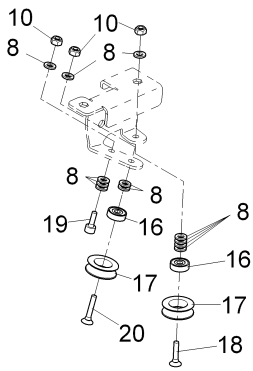

Side broom L.H., part 2
Rev.* 07/13

Side broom L.H., part 2 (97114938-2)
Rev.* 07/13

Item	Spare part number	Description	Qty.	Unit	Remarks
1	00109500	Countersunk screw	1	PC	
2	01160640	Countersunk screw	1	PC	
3	00106300	Deep groove ball bearing	1	PC	
4	00053760	Washer	1	PC	
5	00047080	Washer	1	PC	
6	00046520	Washer	1	PC	
7	00051500	Hex. Nut	1	PC	
8	00053730	Washer	17	PC	
9	01271310	Bushing	1	PC	
10	00051520	Hex. Nut	6	PC	
11	00522330	Hand wheel	1	PC	
12	01271280	Adjusting pipe	1	PC	
13	00154070	Hex.bolt	1	PC	
14	---	Spare part on request	1		96130687 Adjusting rod L.H.
15	01136290	Bowden cable	1	PC	
16	01175800	Grooved ball bearing	2	PC	
17	01179700	Deflection roller	2	PC	
18	01093180	Countersunk screw	1	PC	
19	00136910	Cylinder head screw	1	PC	
20	00508990	Countersunk screw	1	PC