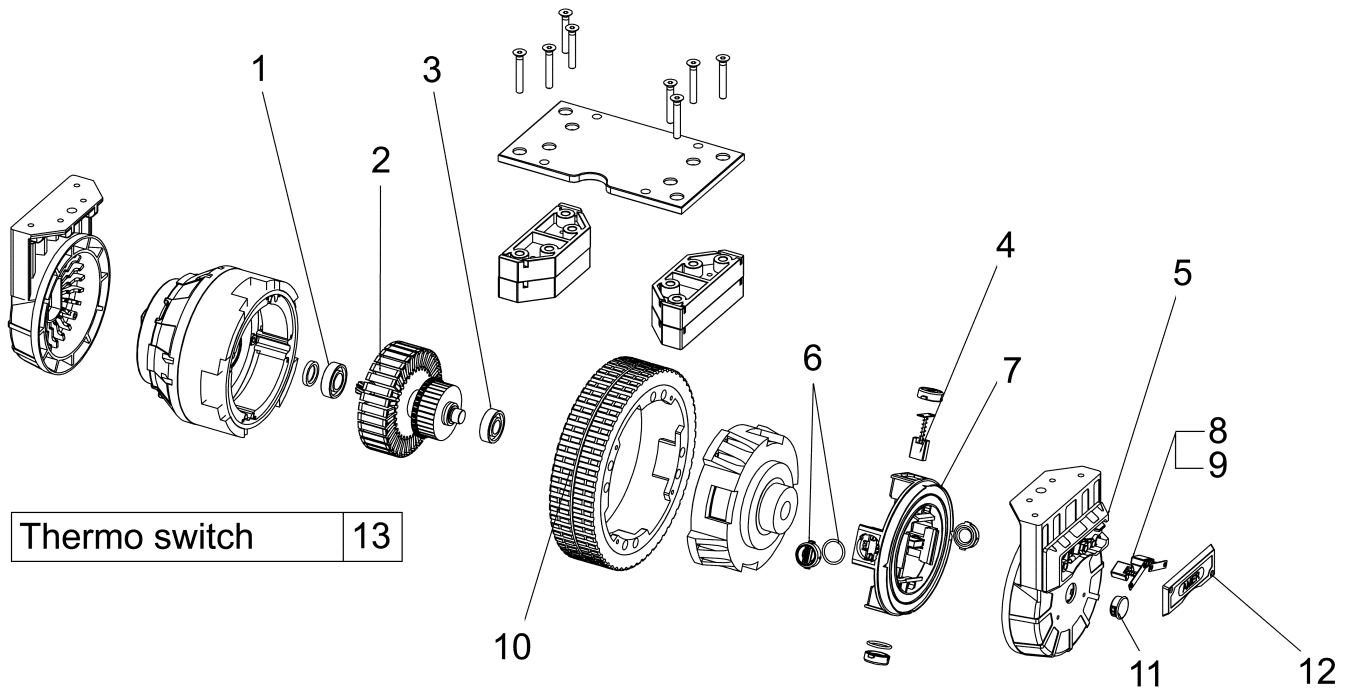

Front wheel drive (97114888)
Rev.* 07/13

Item	Spare part number	Description	Qty.	Unit	Remarks
1	00135030	Socket head screw	1	PC	
2	00870090	Detent edged washer	11	PC	
3	00053360	Hex. Nut	1	PC	
4	00872280	Cotter pin	1	PC	
5	00125430	Cylinder head screw	4	PC	
6	03003000	Transparency	1	PC	
7	01136200	Deflector bow	1	PC	
8	00967760	Cable tie	1	PC	
9	00053020	Hexagon screw	1	PC	
10	00740280	Washer	1	PC	
11	00902450	Tube clamp	1	PC	
12	00123690	Hex.bolt	6	PC	
13	01135800	Castle nut	1	PC	
14	01136360	Washer	1	PC	
15	01136130	Bearing plate	1	PC	
16	01130030	Nilos ring	1	PC	
17	00048410	Cone roller bearing	1	PC	
18	00137930	Cone roller bearing	1	PC	
19	00746270	Ring	1	PC	
20	01136150	Wheelmount	1	PC	
M1	01136270	Wheel drive MTR 250	Page	10	

Wheel drive MTR 250
Rev.* 07/13