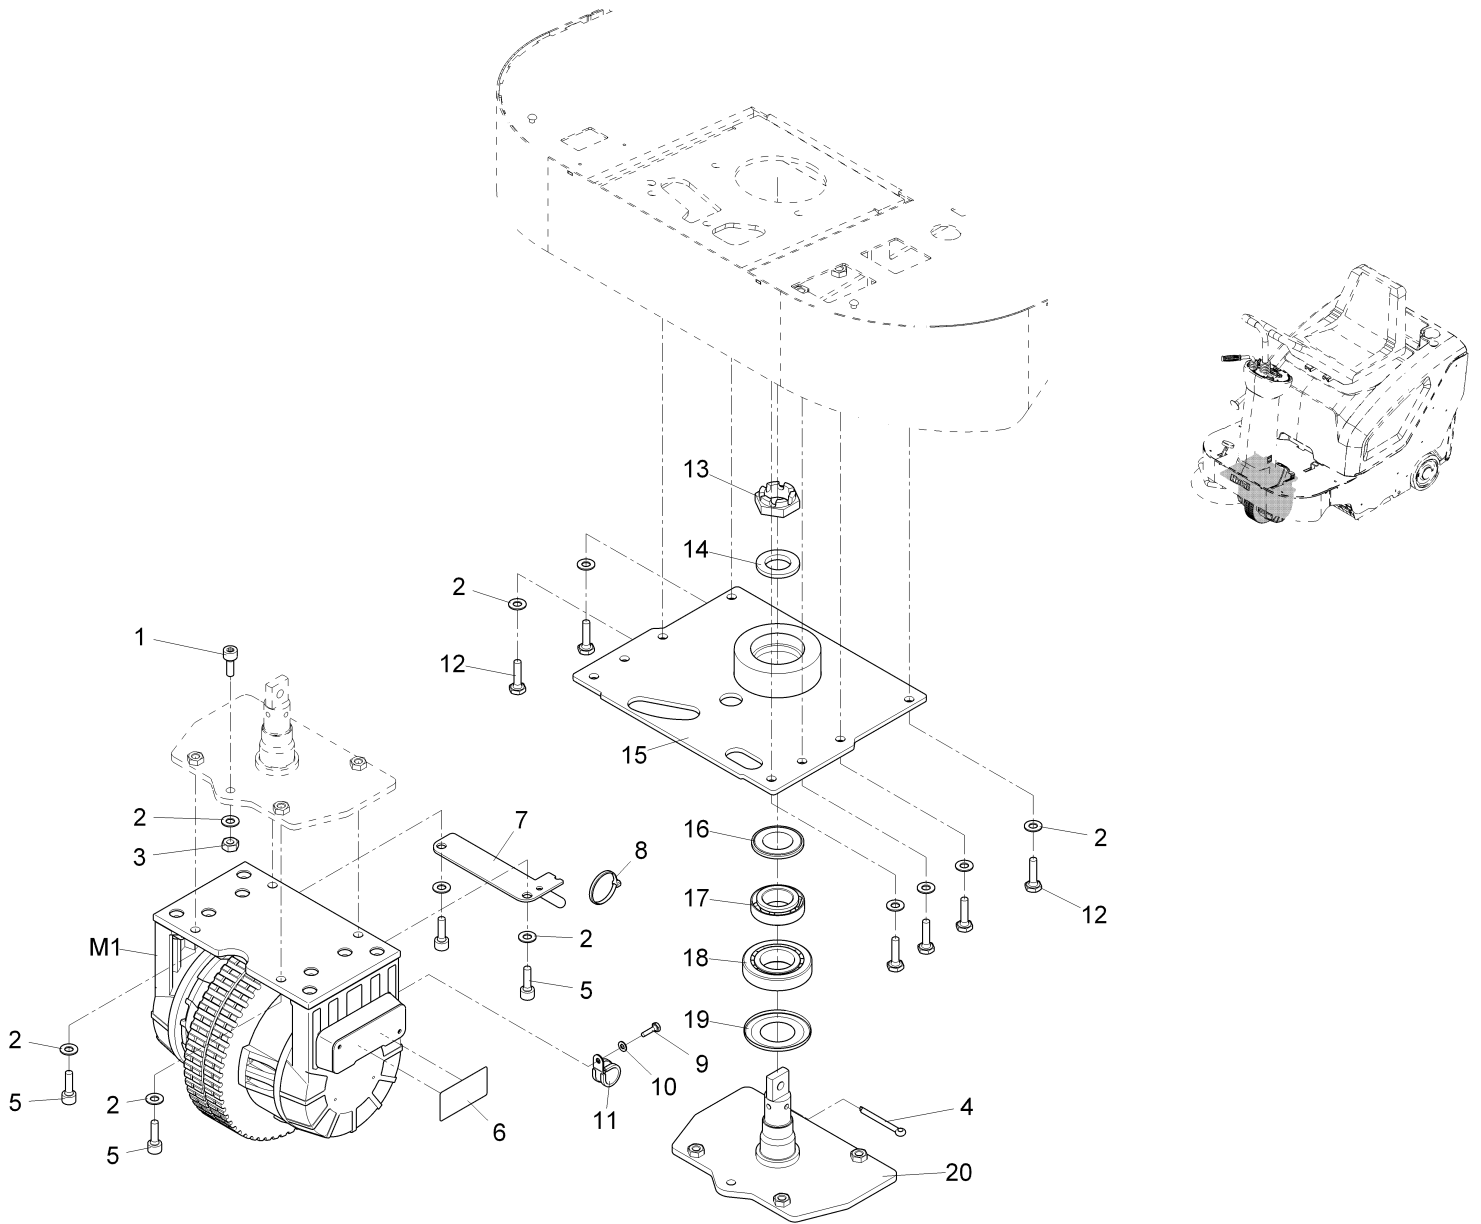

Side broom R.H., part 2 (97114847-2)
Rev.* 07/13

Item	Spare part number	Description	Qty.	Unit	Remarks
1	00109500	Countersunk screw	1	PC	
2	01160640	Countersunk screw	1	PC	
3	00106300	Deep groove ball bearing	1	PC	
4	00053760	Washer	1	PC	
5	00047080	Washer	1	PC	
6	00046520	Washer	1	PC	
7	00051500	Hex. Nut	1	PC	
8	00053730	Washer	17	PC	
9	01271310	Bushing	1	PC	
10	00051520	Hex. Nut	6	PC	
11	00522330	Hand wheel	1	PC	
12	01271280	Adjusting pipe	1	PC	
13	00154070	Hex.bolt	1	PC	
14	01271290	Adjusting rod	1	PC	
15	01136290	Bowden cable	1	PC	
16	01175800	Grooved ball bearing	2	PC	
17	01179700	Deflection roller	2	PC	
18	01093180	Countersunk screw	1	PC	
19	00136910	Cylinder head screw	1	PC	
20	00508990	Countersunk screw	1	PC	

Front wheel drive
Rev.* 07/13