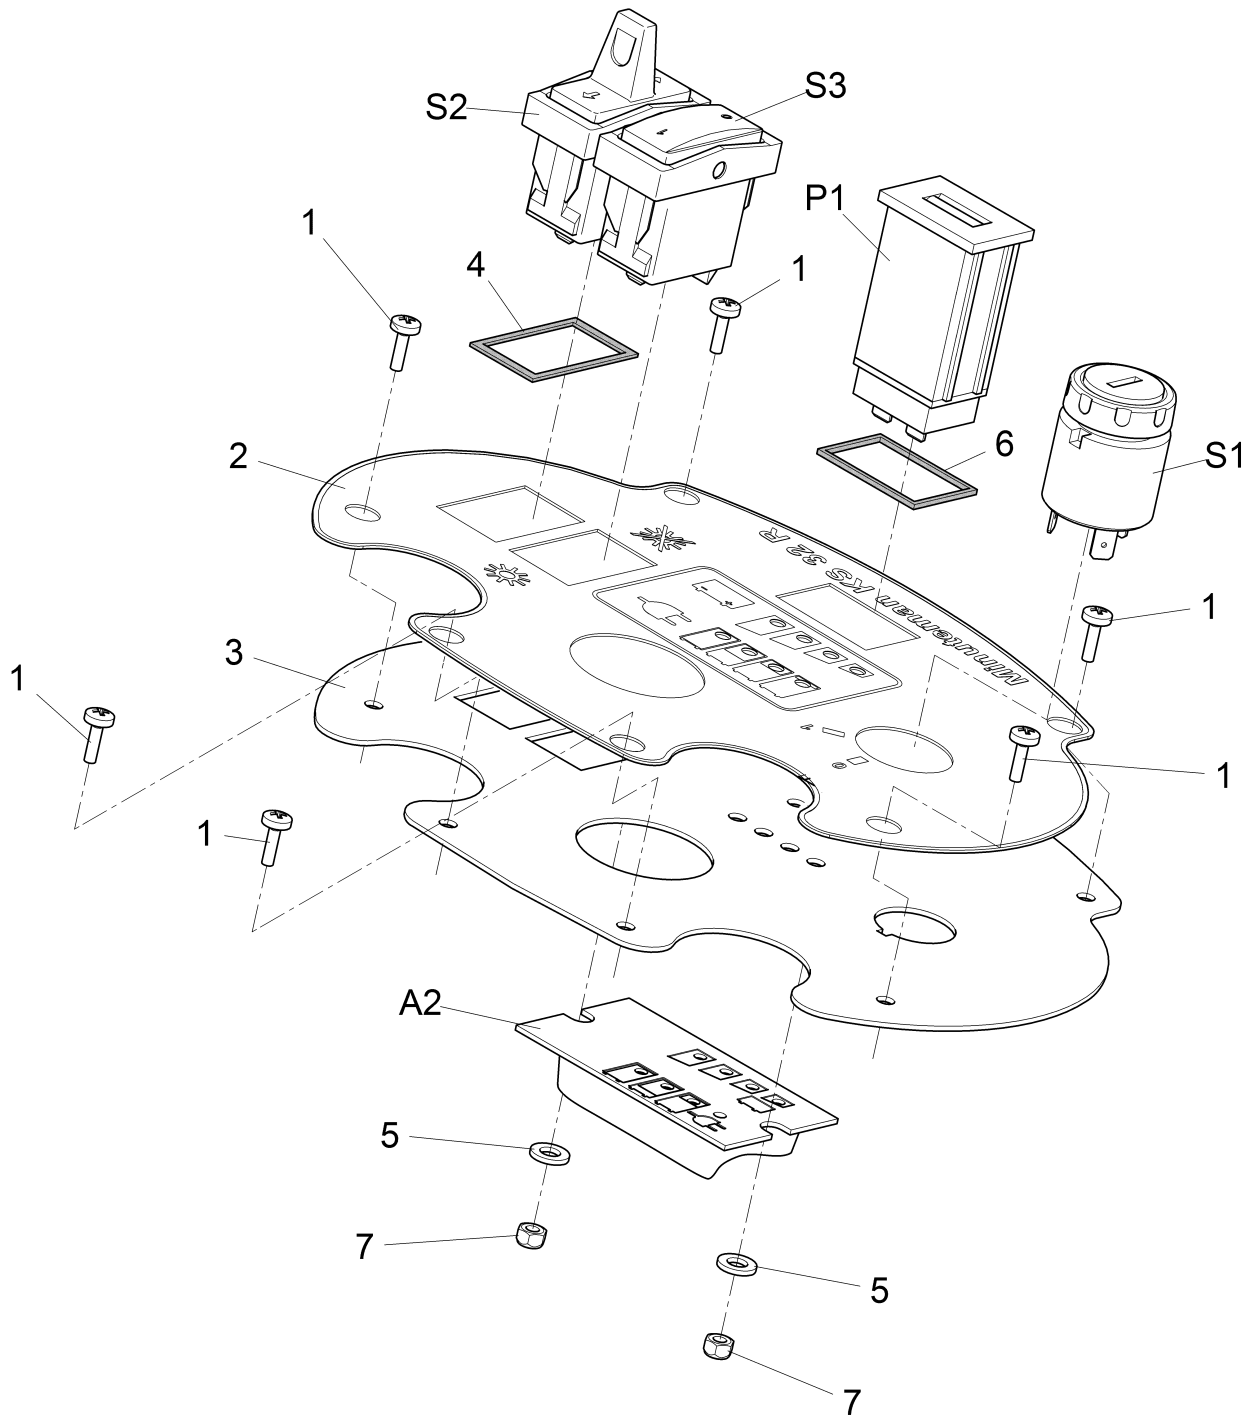

Control panel (97123939)
Rev.* 07/13

Item	Spare part number	Description	Qty.	Unit	Remarks
1	00052620	Fillister-head screw	6	PC	
2	---	Spare part on request	1		Control panel foil
3	01136210	Control panel	1	PC	
4	01131640	Gasket control-light	1	PC	
5	00557150	Washer	2	PC	
6	01092720	Gasket for hour meter	1	PC	
7	00133830	Hex. Nut	2	PC	
A2	01136340	Signal transmitter	1	PC	
P1	01131630	Hour meter	1	PC	
S1	00021710	Key switch	1	PC	
S2	06000280	Turn signal switch	1	PC	
S3	01136000	Push button	1	PC