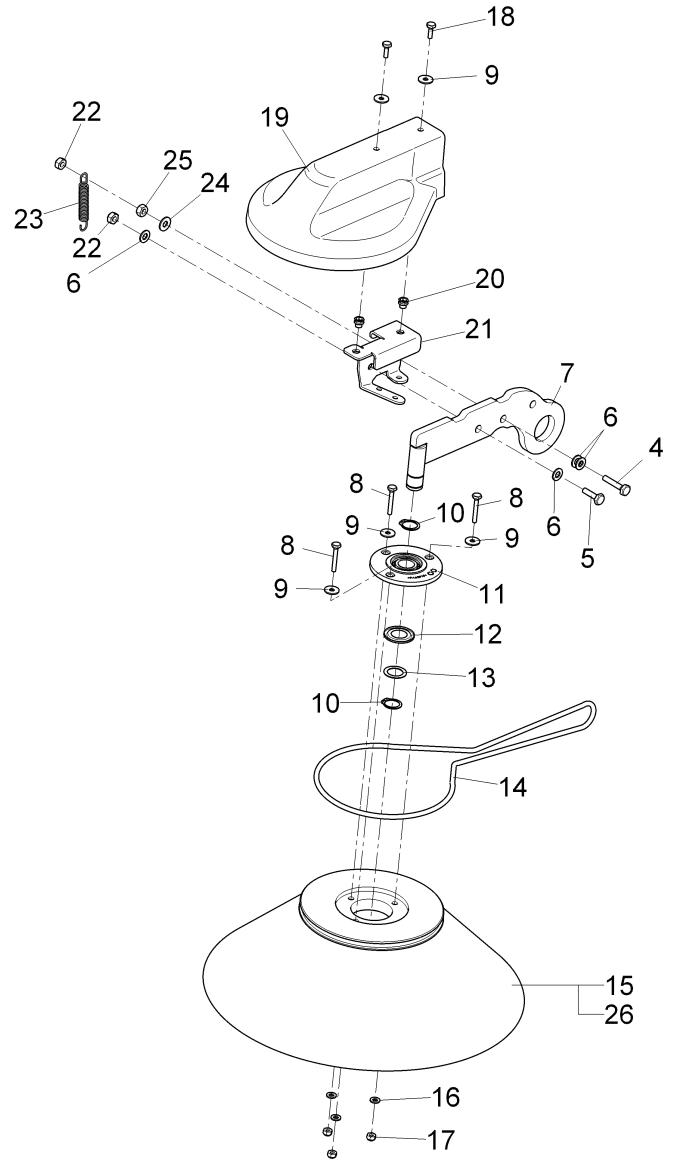

Side broom L.H., part 1
Rev.* 07/13

Side broom L.H., part 1 (97114938-1)
Rev.* 07/13

Item	Spare part number	Description	Qty.	Unit	Remarks
1	00123690	Hex.bolt	2	PC	
2	00870090	Detent edged washer	2	PC	
3	---	Spare part on request	1		96130745 Bracket L.H.
4	00054690	Hexagon screw	1	PC	
5	00053100	Hexagon screw	1	PC	
6	00053750	Washer	4	PC	
7	01179670	Side broom arm	1	PC	
8	00053290	Hexagon screw	3	PC	
9	00135120	Washer	5	PC	
10	00054310	Retaining ring	2	PC	
11	01173010	Flange bearing	1	PC	
12	00537310	Ring	1	PC	
13	00153700	Adjusting washer	1	PC	
14	01179690	Round belt	1	PC	
15	01270920	Side broom PES	1	PC	
16	00053730	Washer	3	PC	
17	00051520	Hex. Nut	3	PC	
18	00053010	Hex.bolt	2	PC	
19	---	Spare part on request	1		90589540 Side broom cover L.H.
20	01271300	Nut	2	PC	
21	---	Spare part on request	1		90589532 Roll holder L.H.
22	00051510	Hex. Nut	2	PC	
23	00705310	Tension spring	1	PC	
24	00740090	Detent edged washer	1	PC	
25	00053350	Hex. Nut	1	PC	
26	01270970	Side broom PA	1	PC