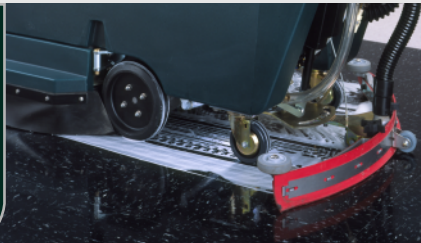

27" & 33" Walk-Behind
Auto-Scrubbers

Speed Scrub™ Series 2701/3301

- The best choice for safe floors, dry and ready for traffic *immediately* after scrubbing.
- Quality auto-scrubbers delivering reliable performance you can depend on.
- Optimize your program's productivity with increased scrub time and reduced labor time.
- Dramatically improve your cleaning results – in a shorter amount of time.

The safe scrubbing alternative.™

Speed Scrub™ Series

2701/3301

27" & 33" Walk-Behind Auto-Scrubbers

Speed Scrub Series Now Available with FaST.™

NFSI-certified (National Floor Safety Institute) to provide high-traction floors, FaST technology is now available on the Speed Scrub series of automatic scrubbers.

Cleaning with FaST:

- guarantees the safest floors, dry and ready for traffic *immediately* after scrubbing;
- increases the productivity of your cleaning program up to 30%;
- dramatically simplifies your cleaning process.