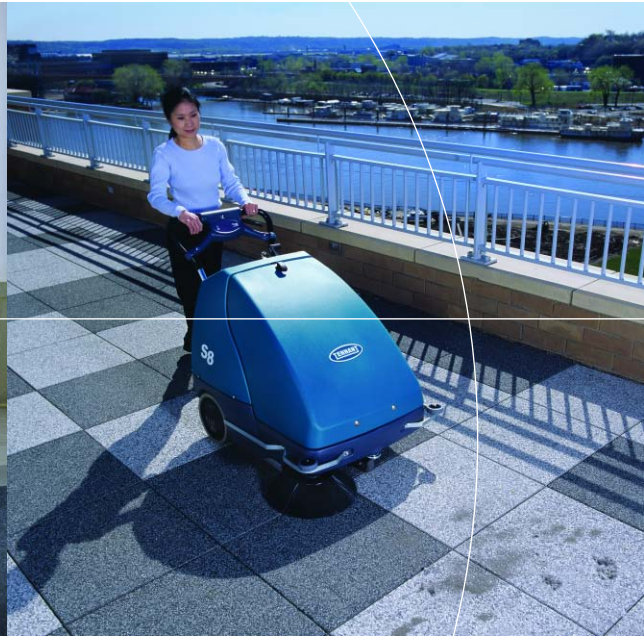

## 71 cm Wide-Area Cordless Sweeper

- Sweep indoors or out, over hard floor or carpet, with cordless battery power
- Clean day or night, on your schedule, with a whisper-quiet 65 dBA
- Quickly and easily recharge battery with convenient on-board charger

## CLEAN ANYTIME WITH THE NEW S8 SWEEPER.

With no cord to trip over, a low 65 dBA sound level, and a wide 710 mm sweeping path, the new S8 battery sweeper from Tennant is ideal for anytime cleaning, virtually anywhere.

### High durability and low maintenance

With a steel frame, durable covers, and chrome-plated tubular handle, the S8 is built tough to clean even light industrial applications.